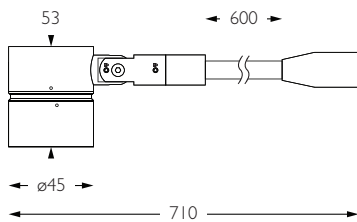

- **Category** Interior use only IP20
- **Material** Machined Aluminium
- **Finish** Brushed Aluminium | Black | White | Custom
- **System** Monopoint | LV tracks
- **Lockable** Pan & Tilt
- **Accessories** Snoots | Louvres | Lenses
- **System Power** 3.6W
- **Module Output** 305lm
- **Absolute Output** 277lm
- **LOR** 91%
- **Colour Temperature** 3000K | 2700K | *
- **CRI** Ra: 95   **TM-30** Rf: 93 Rg: 99
- **Optics** 20°
- **Gear Type** Dimmable options available
- **Weight** 248g
- **Stem Length** 600mm | Custom available upon request

* Please enquire as to the availability of non-standard Colour Temperatures.

Discus S11 is a compact 95CRI LED spotlight, mounted to a 600mm stem. The spotlight comes as standard in white, black and brushed aluminium finishes, and has three site changeable optics for flexible distribution. Movement is aided with a low friction bearing rotation and constant torque tilt mechanism, both lockable in pan and tilt. The Precision Lighting Jack Plug system enables the luminaire to be easily disconnected and reconnected to all of Precision Lighting's systems, offering flexibility throughout the product's lifetime. The onboard 24V driver ensures overcurrent protection and is not polarity sensitive. Discus S11 is machined from Aerospace grade 6063-T6 aluminium, delivering a lumen package of 305lm at 3.6W.

Product Photometry independently tested in accordance with LM-79

IP 20	95 CRI	CE	ETL US
LED	3.6W	24V	PART L
360°	180°	0.5m	Accessories Available

Grey	BT-783-AL-XX9520	RT-783-AL-XX9520	MPS-783-AL-XX9520	MPX-783-AL-XX9520	MPY-783-AL-XX9520	MPZ-783-AL-XX9520
Black		RT-783-BK-XX9520	MPS-783-BK-XX9520	MPX-783-BK-XX9520	MPY-783-BK-XX9520	MPZ-783-BK-XX9520
White		RT-783-WH-XX9520	MPS-783-WH-XX9520	MPX-783-WH-XX9520	MPY-783-WH-XX9520	MPZ-783-WH-XX9520