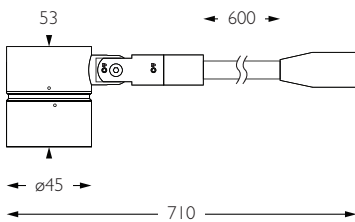

DISCUS S11

NARROW SPOT | SHORT SNOOT

- Category** Interior use only IP20
 - Material** Machined Aluminium
 - Finish** Brushed Aluminium | Black | White | Custom
 - System** Monopoint | LV tracks
 - Lockable** Pan & Tilt
 - Accessories** Snoots | Louvres | Lenses
 - System Power** 3.6W
 - Module Output** 305lm
 - Absolute Output** 294lm
 - LOR** 96%
 - Colour Temperature** 3000K | 2700K | *
 - CRI** Ra: 95 **TM-30** Rf: 93 Rg: 99
 - Optics** 14°
 - Gear Type** Dimmable options available
 - Weight** 248g
 - Stem Length** 600mm | Custom available upon request
- * Please enquire as to the availability of non-standard Colour Temperatures

For 3000K Substitute XX with 30 | For 2700K Substitute XX with 27

- Category** Interior use only IP20
- Material** Machined Aluminium
- Finish** Brushed Aluminium | Black | White | Custom
- System** Monopoint | LV tracks
- Lockable** Pan & Tilt
- Accessories** Snoots | Louvres | Lenses
- System Power** 3.6W
- Module Output** 305lm
- Absolute Output** 277lm
- LOR** 91%
- Colour Temperature** 3000K | 2700K | *
- CRI** Ra: 95 **TM-30** Rf: 93 Rg: 99
- Optics** 20°
- Gear Type** Dimmable options available
- Weight** 248g
- Stem Length** 600mm | Custom available upon request

For 3000K Substitute XX with 30 | For 2700K Substitute XX with 27

- Category** Interior use only IP20
- Material** Machined Aluminium
- Finish** Brushed Aluminium | Black | White | Custom
- System** Monopoint | LV tracks
- Lockable** Pan & Tilt
- Accessories** Snoots | Louvres | Lenses
- System Power** 3.6W
- Module Output** 305lm
- Absolute Output** 266lm
- LOR** 87%
- Colour Temperature** 3000K | 2700K | *
- CRI** Ra: 95 **TM-30** Rf: 93 Rg: 99
- Optics** 30°
- Gear Type** Dimmable options available
- Weight** 248g
- Stem Length** 600mm | Custom available upon request