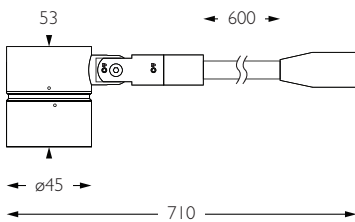

- **Category** Interior use only IP20
- **Material** Machined Aluminium
- **Finish** Brushed Aluminium | Black | White | Custom
- **System** Monopoint | LV tracks
- **Lockable** Pan & Tilt
- **Accessories** Snoots | Louvres | Lenses
- **System Power** 3.6W
- **Module Output** 305lm
- **Absolute Output** 266lm
- **LOR** 87%
- **Colour Temperature** 3000K | 2700K | *
- **CRI** Ra: 95   **TM-30** Rf: 93 Rg: 99
- **Optics** 30°
- **Gear Type** Dimmable options available
- **Weight** 248g
- **Stem Length** 600mm | Custom available upon request

* Please enquire as to the availability of non-standard Colour Temperatures.

Discus S11 is a compact 95CRI LED spotlight, mounted to a 600mm stem. The spotlight comes as standard in white, black and brushed aluminium finishes, and has three site changeable optics for flexible distribution. Movement is aided with a low friction bearing rotation and constant torque tilt mechanism, both lockable in pan and tilt. The Precision Lighting Jack Plug system enables the luminaire to be easily disconnected and reconnected to all of Precision Lighting's systems, offering flexibility throughout the product's lifetime. The onboard 24V driver ensures overcurrent protection and is not polarity sensitive. Discus S11 is machined from Aerospace grade 6063-T6 aluminium, delivering a lumen package of 305lm at 3.6W.

Product Photometry independently tested in accordance with LM-79

IP 20	95 CRI	CE	ETL US
LED	3.6W	24V	PART L
360°	180°	0.5m	Accessories Available

Mounting System	BT-783-AL-XX9530	RT-783-AL-XX9530	MPS-783-AL-XX9530	MPX-783-AL-XX9530	MPY-783-AL-XX9530	MPZ-783-AL-XX9530
Cable						
Basis Track						
ReTrac						
Eutrac						
Trimless Monopoint						
Power Monopoint						
Flat Monopoint						
Node Monopoint						
Surface Monopoint						
Color						
Grey						
Black						
White						

For 3000K Substitute XX with 30 | For 2700K Substitute XX with 27