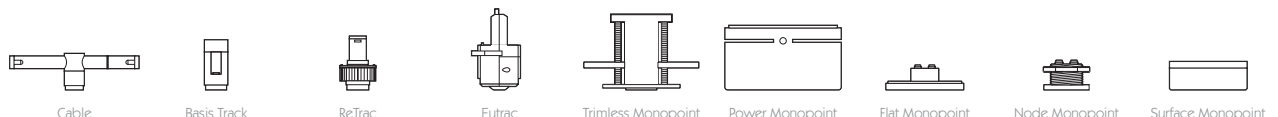

IP 20	95 CRI	CE	ETL US
LED	3.6W	24V	PART L
360°	180°	0.5m	Accessories Available