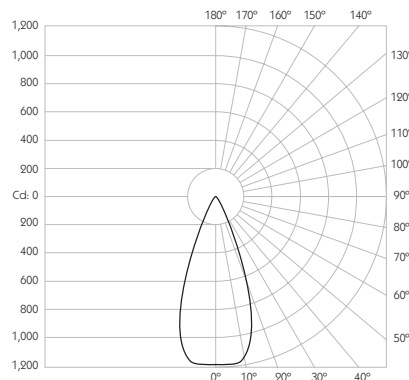

For 3000K Substitute XX with 30 | For 2700K Substitute XX with 27

OCULUS 16

FLOOD | SHORT SNOOT

- Category** Interior use only IP20
- Material** Machined Aluminium
- Finish** Brushed Aluminium | Black | White | Custom
- System** Eutrac | Monopoint | LV tracks
- Lockable** Pan & Tilt
- Accessories** Snoots | Louvres | Lenses
- System Power** 9.8W
- Module Output** 712lm
- Absolute Output** 672lm
- LOR** 94%
- Colour Temperature** 3000K | 2700K | *
- CRI** Ra: 95 **TM-30** Rf: 93 Rg: 99
- Optics** 40°
- Gear Type** Dimmable options available
- Weight** 370g

Product Photometry independently tested in accordance with LM-79

Distance (m)	Beam Diameter (m)	Illuminance (lx)
1m	0.73m	1,157 lx
2m	1.46m	289 lx
3m	2.18m	129 lx
4m	2.91m	72 lx
5m	3.64m	46 lx

	BT-723-AL-XX9540	RT-723-AL-XX9540	EUT3-723-AL-XX9540	MPS-723-AL-XX9540		MPX-723-AL-XX9540	MPY-723-AL-XX9540	MPZ-723-AL-XX9540
		RT-723-BK-XX9540	EUT3-723-BK-XX9540	MPS-723-BK-XX9540		MPX-723-BK-XX9540	MPY-723-BK-XX9540	MPZ-723-BK-XX9540
		RT-723-WH-XX9540	EUT3-723-WH-XX9540	MPS-723-WH-XX9540		MPX-723-WH-XX9540	MPY-723-WH-XX9540	MPZ-723-WH-XX9540