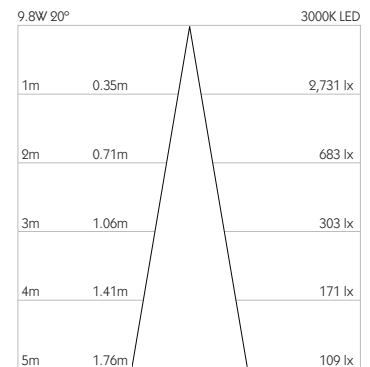

Oculus 16 is a 95CRI LED spotlight, based on a highly efficient heatsink with advanced features and benefits. The spotlight comes as standard in white, black and brushed aluminium finishes, and has three site changeable optics for flexible distribution. Movement is aided with a low friction bearing rotation and constant torque tilt mechanism, both lockable in pan and tilt. The Precision Lighting Jack Plug system enables the luminaire to be easily disconnected and reconnected to all of Precision Lighting's systems, offering flexibility throughout the product's lifetime. The onboard 24V driver ensures overcurrent protection and is not polarity sensitive. Oculus 16 is machined from aerospace grade 6063-T6 aluminium, delivering a lumen package of 712lm at 9.8W.

Product Photometry independently tested in accordance with LM-79