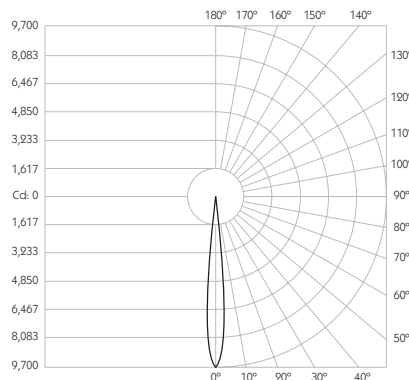

Oculus 16 is a 95CRI LED spotlight, based on a highly efficient heatsink with advanced features and benefits. The spotlight comes as standard in white, black and brushed aluminium finishes, and has three site changeable optics for flexible distribution. Movement is aided with a low friction bearing rotation and constant torque tilt mechanism, both lockable in pan and tilt. The Precision Lighting Jack Plug system enables the luminaire to be easily disconnected and reconnected to all of Precision Lighting's systems, offering flexibility throughout the product's lifetime. The onboard 24V driver ensures overcurrent protection and is not polarity sensitive. Oculus 16 is machined from aerospace grade 6063-T6 aluminium, delivering a lumen package of 712lm at 9.8W.

Product Photometry independently tested in accordance with LM-79