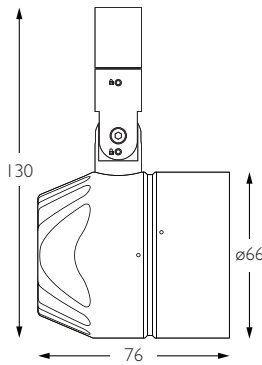

OCULUS 16

NARROW SPOT | SHORT SNOOT

- **Category** Interior use only IP20
- **Material** Machined Aluminium
- **Finish** Brushed Aluminium | Black | White | Custom
- **System** Eutrac | Monopoint | LV tracks
- **Lockable** Pan & Tilt
- **Accessories** Snoots | Louvres | Lenses
- **System Power** 9.8W
- **Module Output** 712lm
- **Absolute Output** 678lm
- **LOR** 95%
- **Colour Temperature** 3000K | 2700K | *
- **CRI** Ra: 95   **TM-30** Rf: 93 Rg: 99
- **Optics** 12°
- **Gear Type** Dimmable options available
- **Weight** 370g

* Please enquire as to the availability of non-standard Colour Temperatures.

Oculus 16 is a 95CRI LED spotlight, based on a highly efficient heatsink with advanced features and benefits. The spotlight comes as standard in white, black and brushed aluminium finishes, and has three site changeable optics for flexible distribution. Movement is aided with a low friction bearing rotation and constant torque tilt mechanism, both lockable in pan and tilt. The Precision Lighting Jack Plug system enables the luminaire to be easily disconnected and reconnected to all of Precision Lighting's systems, offering flexibility throughout the product's lifetime. The onboard 24V driver ensures overcurrent protection and is not polarity sensitive. Oculus 16 is machined from aerospace grade 6063-T6 aluminium, delivering a lumen package of 712lm at 9.8W.

Product Photometry independently tested in accordance with LM-79

	BT-723-AL-XX9512	RT-723-AL-XX9512	EUT3-723-AL-XX9512	MPS-723-AL-XX9512		MPX-723-AL-XX9512	MPY-723-AL-XX9512	MPZ-723-AL-XX9512
		RT-723-BK-XX9512	EUT3-723-BK-XX9512	MPS-723-BK-XX9512		MPX-723-BK-XX9512	MPY-723-BK-XX9512	MPZ-723-BK-XX9512
		RT-723-WH-XX9512	EUT3-723-WH-XX9512	MPS-723-WH-XX9512		MPX-723-WH-XX9512	MPY-723-WH-XX9512	MPZ-723-WH-XX9512