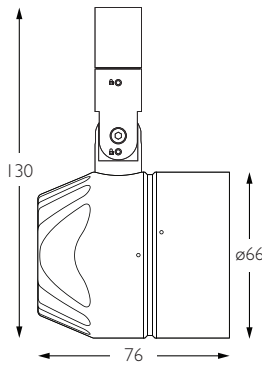

OCULUS 16

FLOOD | SHORT SNOOT

- **Category** Interior use only IP20
- **Material** Machined Aluminium
- **Finish** Brushed Aluminium | Black | White | Custom
- **System** Eutrac | Monopoint | LV tracks
- **Lockable** Pan & Tilt
- **Accessories** Snoots | Louvres | Lenses
- **System Power** 9.8W
- **Module Output** 712lm
- **Absolute Output** 672lm
- **LOR** 94%
- **Colour Temperature** 3000K | 2700K | *
- **CRI** Ra: 95   **TM-30** Rf: 93 Rg: 99
- **Optics** 40°
- **Gear Type** Dimmable options available
- **Weight** 370g

* Please enquire as to the availability of non-standard Colour Temperatures.

Oculus 16 is a 95CRI LED spotlight, based on a highly efficient heatsink with advanced features and benefits. The spotlight comes as standard in white, black and brushed aluminium finishes, and has three site changeable optics for flexible distribution. Movement is aided with a low friction bearing rotation and constant torque tilt mechanism, both lockable in pan and tilt. The Precision Lighting Jack Plug system enables the luminaire to be easily disconnected and reconnected to all of Precision Lighting's systems, offering flexibility throughout the product's lifetime. The onboard 24V driver ensures overcurrent protection and is not polarity sensitive. Oculus 16 is machined from aerospace grade 6063-T6 aluminium, delivering a lumen package of 712lm at 9.8W.

Product Photometry independently tested in accordance with LM-79

Distance (m)	Beam Diameter (m)	Illuminance (lx)
1m	0.73m	1,157 lx
2m	1.46m	289 lx
3m	2.18m	129 lx
4m	2.91m	72 lx
5m	3.64m	46 lx