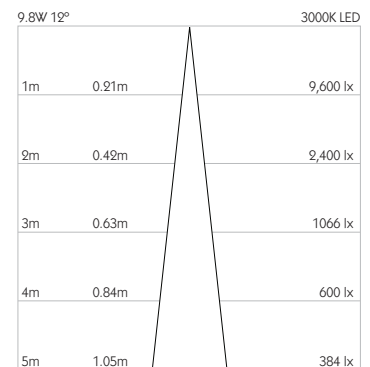

Oculus 16 is a 95CRI LED spotlight, based on a highly efficient heatsink with advanced features and benefits. The spotlight comes as standard in white, black and brushed aluminium finishes, and has three site changeable optics for flexible distribution. Movement is aided with a low friction bearing rotation and constant torque tilt mechanism, both lockable in pan and tilt. The Precision Lighting Jack Plug system enables the luminaire to be easily disconnected and reconnected to all of Precision Lighting's systems, offering flexibility throughout the product's lifetime. The onboard 24V driver ensures overcurrent protection and is not polarity sensitive. Oculus 16 is machined from aerospace grade 6063-T6 aluminium, delivering a lumen package of 712lm at 9.8W.

Product Photometry independently tested in accordance with LM-79