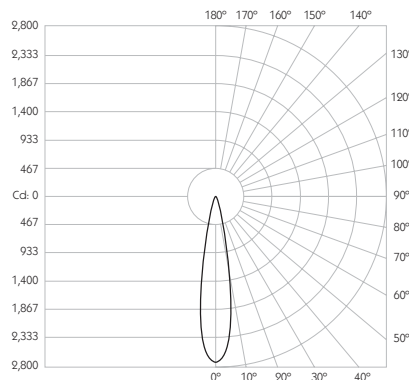

Oculus 16 is a 95CRI LED spotlight, based on a highly efficient heatsink with advanced features and benefits. The spotlight comes as standard in white, black and brushed aluminium finishes, and has three site changeable optics for flexible distribution. Movement is aided with a low friction bearing rotation and constant torque tilt mechanism, both lockable in pan and tilt. The Precision Lighting Jack Plug system enables the luminaire to be easily disconnected and reconnected to all of Precision Lighting's systems, offering flexibility throughout the product's lifetime. The onboard 24V driver ensures overcurrent protection and is not polarity sensitive. Oculus 16 is machined from aerospace grade 6063-T6 aluminium, delivering a lumen package of 712lm at 9.8W.

Product Photometry independently tested in accordance with LM-79