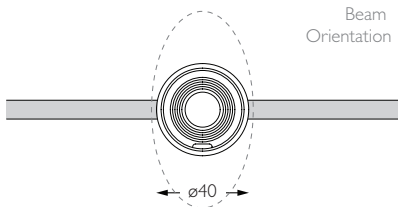

DOMINO 1 BASIS TRACK

Luminaires
spec sheet BT-651

VERTICAL ELLIPSE

Category Interior use only IP20

Material Machined Aluminium

Finish Brushed Aluminium

System Basis Track

Accessories Lenses

System Power 2.5W

Module Output 178lm

Absolute Output 163lm

LOR 92%

Colour Temperature 3000K*

CRI Ra: 95 **TM-30** Rf: 93 Rg: 99

Optics 35X12°

Gear Type Dimmable options available

Weight 141g

* Please enquire as to the availability of non-standard colour temperatures.

Domino 1 Basis Track is a low profile, track-mounted 95CRI architectural luminaire. The minimal aesthetic, common across the Precision portfolio, ensures the luminaire blends into its architectural surroundings. The luminaire comes as standard in brushed aluminium, and has five changeable optics for flexible distribution. The built-in, anti-reflective, magnetic accessory holder enables glare control and accommodates accessories up to 2mm thick. Domino 1 Basis Track is machined from aerospace grade 6063-T6 aluminium, delivering a lumen package of 178lm at 2.5W from its internal 24V DC driver.

Product Photometry independently tested in accordance with LM-79

Distance (m)	Beam Width (m)	Beam Depth (m)	Footcandle (lx)
1m	0.63m	0.21m	979 lx
2m	1.26m	0.42m	243 lx
3m	1.89m	0.63m	108 lx
4m	2.52m	0.84m	60 lx
5m	3.15m	1.05m	39 lx

BT-651-AL-3095E2

PRECISION
LIGHTING

SALES@PRECISIONLIGHTING.CO.UK

WWW.PRECISIONLIGHTING.CO.UK

42 RIVERSIDE ROAD
LONDON SW17 0BA

t. +44 (0) 20 8947 6616
f. +44 (0) 20 8286 6626

Version 11.17