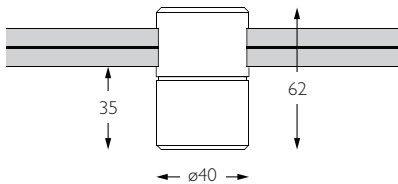

DOMINO 1 BASIS TRACK

luminaires
spec sheet BT-651

WIDE FLOOD

Category Interior use only IP20

Material Machined Aluminium

Finish Brushed Aluminium

System Basis Track

Accessories Lenses

System Power 2.5W

Module Output 178lm

Absolute Output 163lm

LOR 92%

Colour Temperature 3000K*

CRI Ra: 95 **TM-30** Rf: 93 Rg: 99

Optics 60°

Gear Type Dimmable options available

Weight 141g

* Please enquire as to the availability of non-standard colour temperatures.

Domino 1 Basis Track is a low profile, track-mounted 95CRI architectural luminaire. The minimal aesthetic, common across the Precision portfolio, ensures the luminaire blends into its architectural surroundings. The luminaire comes as standard in brushed aluminium, and has five changeable optics for flexible distribution. The built-in, anti-reflective, magnetic accessory holder enables glare control and accommodates accessories up to 2mm thick. Domino 1 Basis Track is machined from aerospace grade 6063-T6 aluminium, delivering a lumen package of 178lm at 2.5W from its internal 24V DC driver.

Product Photometry independently tested in accordance with LM-79

Distance (m)	Beam Diameter (m)	Illuminance (lx)
1m	1.15m	163 lx
2m	2.31m	41 lx
3m	3.46m	18 lx
4m	4.62m	10 lx
5m	5.77m	7 lx

IP 20	LED	95 CRI	24V
2.5W	0.5m	CE	PART L
Accessories Available	ETL US		

BT-651-AL-309560

PRECISION
LIGHTING

SALES@PRECISIONLIGHTING.CO.UK

WWW.PRECISIONLIGHTING.CO.UK

42 RIVERSIDE ROAD
LONDON SW17 0BA

t. +44 (0) 20 8947 6616
f. +44 (0) 20 8286 6626