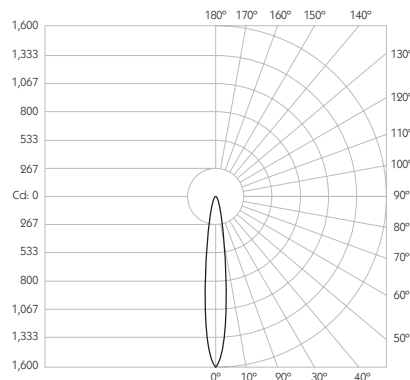

System Power 2.5W

Module Output 178lm

Absolute Output 164lm

LOR 93%

Colour Temperature 3000K*

CRI Ra: 95 **TM-30** Rf: 93 Rg: 99

Optics 12°

Gear Type Dimmable options available

Product Photometry independently tested in accordance with LM-79

Distance (m)	Beam Diameter (m)	Footcandle (lx)
1m	0.21m	1,566 lx
2m	0.42m	392 lx
3m	0.63m	174 lx
4m	0.84m	98 lx
5m	1.05m	63 lx

Basis Track