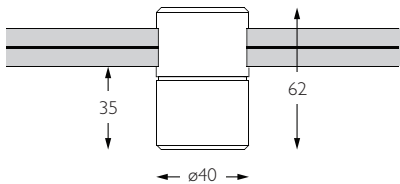

Absolute Output 150lm

LOR 84%

Colour Temperature 3000K*

CRI Ra: 95 **TM-30** Rf: 93 Rg: 99

Optics 30°

Gear Type Dimmable options available

Weight 141g

* Please enquire as to the availability of non-standard colour temperatures.

Product Photometry independently tested in accordance with LM-79

Distance (m)	Beam Diameter (m)	Beam Length (m)	Illuminance (lx)
1m	0.54m	470	470 lx
2m	1.07m	118	118 lx
3m	1.61m	52	52 lx
4m	2.14m	29	29 lx
5m	2.68m	19	19 lx