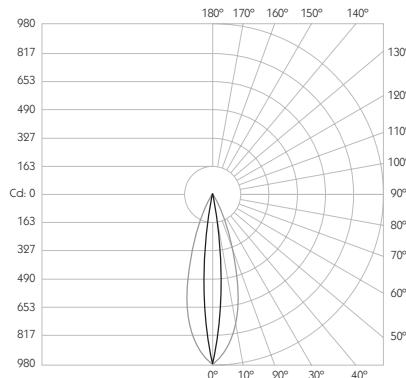

Product Photometry independently tested in accordance with LM-79

Distance (m)	Beam Diameter (m)	Footcandle (lx)
1m	0.21m	1,566 lx
2m	0.42m	392 lx
3m	0.63m	174 lx
4m	0.84m	98 lx
5m	1.05m	63 lx

Basis Track

Product Photometry independently tested in accordance with LM-79

Distance (m)	Beam Diameter (m)	Illuminance (lx)
1m	1.15m	163 lx
2m	2.31m	41 lx
3m	3.46m	18 lx
4m	4.62m	10 lx
5m	5.77m	7 lx

IP 20	LED	95 CRI	24V
2.5W	0.5m	CE	PART L
Accessories Available	ETL US		

Module Output 178lm

Absolute Output 163lm

LOR 92%

Colour Temperature 3000K*

CRI Ra: 95 **TM-30** Rf: 93 Rg: 99

Optics 12X35°

Gear Type Dimmable options available

Weight 141g

Product Photometry independently tested in accordance with LM-79

Distance (m)	Beam Width (m)	Beam Diameter (m)	Illuminance (lx)
1m	0.63m	0.21m	972 lx
2m	1.26m	0.42m	243 lx
3m	1.89m	0.63m	108 lx
4m	2.52m	0.84m	60 lx
5m	3.15m	1.05m	39 lx