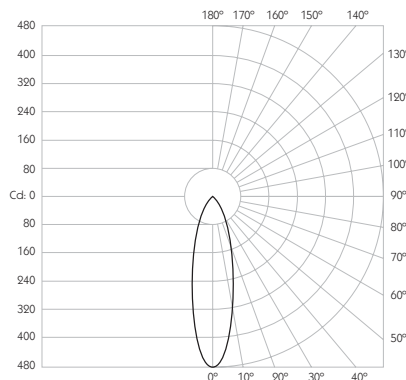

Product Photometry independently tested in accordance with LM-79

Distance (m)	Beam Diameter (m)	Footcandle (lx)
1m	0.21m	1,566 lx
2m	0.42m	392 lx
3m	0.63m	174 lx
4m	0.84m	98 lx
5m	1.05m	63 lx

Basis Track

Absolute Output 150lm

LOR 84%

Colour Temperature 3000K*

CRI Ra: 95 **TM-30** Rf: 93 Rg: 99

Optics 30°

Gear Type Dimmable options available

Weight 141g

* Please enquire as to the availability of non-standard colour temperatures.

Product Photometry independently tested in accordance with LM-79

Distance (m)	Beam Diameter (m)	Beam Length (m)	Illuminance (lx)
1m	0.54m	470	470 lx
2m	1.07m	118	118 lx
3m	1.61m	52	52 lx
4m	2.14m	29	29 lx
5m	2.68m	19	19 lx