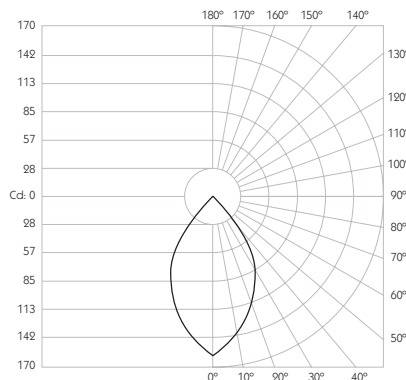

Product Photometry independently tested in accordance with LM-79

Distance (m)	Beam Diameter (m)	Beam Length (m)	Illuminance (lx)
1m	0.54m	470	470 lx
2m	1.07m	118	118 lx
3m	1.61m	52	52 lx
4m	2.14m	29	29 lx
5m	2.68m	19	19 lx

Module Output 178lm

Absolute Output 163lm

LOR 92%

Colour Temperature 3000K*

CRI Ra: 95 **TM-30** Rf: 93 Rg: 99

Optics 60°

Gear Type Dimmable options available

Weight 141g

Product Photometry independently tested in accordance with LM-79

Distance (m)	Beam Diameter (m)	Illuminance (lx)
1m	1.15m	163 lx
2m	2.31m	41 lx
3m	3.46m	18 lx
4m	4.62m	10 lx
5m	5.77m	7 lx

IP 20	LED	95 CRI	24V
2.5W	0.5m	CE	PART L
Accessories Available	ETL US		

Product Photometry independently tested in accordance with LM-79

Distance (m)	Beam Width (m)	Beam Diameter (m)	Illuminance (lx)
1m	0.63m	0.21m	972 lx
2m	1.26m	0.42m	243 lx
3m	1.89m	0.63m	108 lx
4m	2.52m	0.84m	60 lx
5m	3.15m	1.05m	39 lx