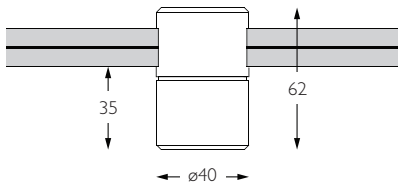

DOMINO 1 BASIS TRACK

Luminaires
spec sheet BT-651

VERTICAL ELLIPSE

Category Interior use only IP20

Material Machined Aluminium

Finish Brushed Aluminium

System Basis Track

Accessories Lenses

System Power 2.5W

Module Output 178lm

Absolute Output 163lm

LOR 92%

Colour Temperature 3000K*

CRI Ra: 95 **TM-30** Rf: 93 Rg: 99

Optics 35X12°

Gear Type Dimmable options available

Weight 141g

* Please enquire as to the availability of non-standard colour temperatures.

Domino 1 Basis Track is a low profile, track-mounted 95CRI architectural luminaire. The minimal aesthetic, common across the Precision portfolio, ensures the luminaire blends into its architectural surroundings. The luminaire comes as standard in brushed aluminium, and has five changeable optics for flexible distribution. The built-in, anti-reflective, magnetic accessory holder enables glare control and accommodates accessories up to 2mm thick. Domino 1 Basis Track is machined from aerospace grade 6063-T6 aluminium, delivering a lumen package of 178lm at 2.5W from its internal 24V DC driver.

Product Photometry independently tested in accordance with LM-79

Distance (m)	Beam Width (m)	Beam Depth (m)	Footcandle (lx)
1m	0.63m	0.21m	979 lx
2m	1.26m	0.42m	243 lx
3m	1.89m	0.63m	108 lx
4m	2.52m	0.84m	60 lx
5m	3.15m	1.05m	39 lx

BT-651-AL-3095E2

PRECISION
LIGHTING

SALES@PRECISIONLIGHTING.CO.UK

WWW.PRECISIONLIGHTING.CO.UK

42 RIVERSIDE ROAD
LONDON SW17 0BA

t. +44 (0) 20 8947 6616
f. +44 (0) 20 8286 6626

Version 11.17