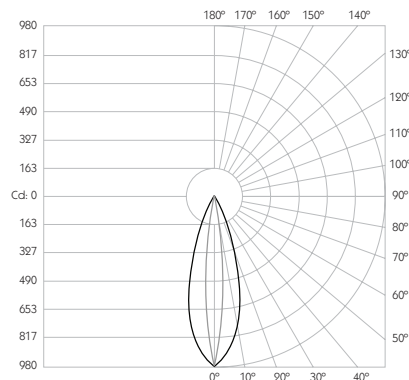

Product Photometry independently tested in accordance with LM-79

Distance (m)	Beam Diameter (m)	Illuminance (lx)
1m	1.15m	163 lx
2m	2.31m	41 lx
3m	3.46m	18 lx
4m	4.62m	10 lx
5m	5.77m	7 lx

IP 20	LED	95 CRI	24V
2.5W	0.5m	CE	PART L
Accessories Available	ETL US		

Product Photometry independently tested in accordance with LM-79

Distance (m)	Beam Width (m)	Beam Diameter (m)	Illuminance (lx)
1m	0.63m	0.21m	972 lx
2m	1.26m	0.42m	243 lx
3m	1.89m	0.63m	108 lx
4m	2.52m	0.84m	60 lx
5m	3.15m	1.05m	39 lx

Accessories Lenses

System Power 2.5W

Module Output 178lm

Absolute Output 163lm

LOR 92%

Colour Temperature 3000K*

CRI Ra: 95 **TM-30** Rf: 93 Rg: 99

Optics 35X12°

Product Photometry independently tested in accordance with LM-79

Distance (m)	Beam Width (m)	Beam Depth (m)	Footcandle (lx)
1m	0.63m	0.21m	979 lx
2m	1.26m	0.42m	243 lx
3m	1.89m	0.63m	108 lx
4m	2.52m	0.84m	60 lx
5m	3.15m	1.05m	39 lx