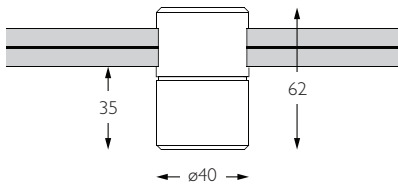

DOMINO 1 BASIS TRACK

luminaires
spec sheet BT-651

NARROW SPOT

Category Interior use only IP20

Material Machined Aluminium

Finish Brushed Aluminium

System Basis Track

Accessories Lenses

System Power 2.5W

Module Output 178lm

Absolute Output 164lm

LOR 93%

Colour Temperature 3000K*

CRI Ra: 95 **TM-30** Rf: 93 Rg: 99

Optics 12°

Gear Type Dimmable options available

Weight 141g

* Please enquire as to the availability of non-standard colour temperatures.

Domino 1 Basis Track is a low profile, track-mounted 95CRI architectural luminaire. The minimal aesthetic, common across the Precision portfolio, ensures the luminaire blends into its architectural surroundings. The luminaire comes as standard in brushed aluminium, and has five changeable optics for flexible distribution. The built-in, anti-reflective, magnetic accessory holder enables glare control and accommodates accessories up to 2mm thick. Domino 1 Basis Track is machined from aerospace grade 6063-T6 aluminium, delivering a lumen package of 178lm at 2.5W from its internal 24V DC driver.

Product Photometry independently tested in accordance with LM-79

Distance (m)	Beam Diameter (m)	Footcandle (lx)
1m	0.21m	1,566 lx
2m	0.42m	392 lx
3m	0.63m	174 lx
4m	0.84m	98 lx
5m	1.05m	63 lx

BT-651-AL-309512

PRECISION
LIGHTING

SALES@PRECISIONLIGHTING.CO.UK

WWW.PRECISIONLIGHTING.CO.UK

42 RIVERSIDE ROAD
LONDON SW17 0BA

t. +44 (0) 20 8947 6616
f. +44 (0) 20 8286 6626