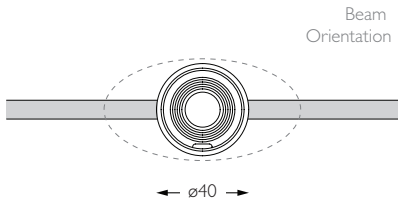

DOMINO 1 BASIS TRACK

luminaires
spec sheet BT-651

ELLIPSE

Category Interior use only IP20

Material Machined Aluminium

Finish Brushed Aluminium

System Basis Track

Accessories Lenses

System Power 2.5W

Module Output 178lm

Absolute Output 163lm

LOR 92%

Colour Temperature 3000K*

CRI Ra: 95 **TM-30** Rf: 93 Rg: 99

Optics 12X35°

Gear Type Dimmable options available

Weight 141g

* Please enquire as to the availability of non-standard colour temperatures.

Domino 1 Basis Track is a low profile, track-mounted 95CRI architectural luminaire. The minimal aesthetic, common across the Precision portfolio, ensures the luminaire blends into its architectural surroundings. The luminaire comes as standard in brushed aluminium, and has five changeable optics for flexible distribution. The built-in, anti-reflective, magnetic accessory holder enables glare control and accommodates accessories up to 2mm thick. Domino 1 Basis Track is machined from aerospace grade 6063-T6 aluminium, delivering a lumen package of 178lm at 2.5W from its internal 24V DC driver.

Product Photometry independently tested in accordance with LM-79

Distance (m)	Beam Width (m)	Beam Diameter (m)	Illuminance (lx)
1m	0.63m	0.21m	972 lx
2m	1.26m	0.42m	243 lx
3m	1.89m	0.63m	108 lx
4m	2.52m	0.84m	60 lx
5m	3.15m	1.05m	39 lx

- IP 20
- LED
- 95 CRI
- 24V
- 2.5W
- 0.5m
- CE
- PART L
- Accessories Available
- ETL US

BT-651-AL-3095E1

PRECISION
LIGHTING

SALES@PRECISIONLIGHTING.CO.UK

WWW.PRECISIONLIGHTING.CO.UK

42 RIVERSIDE ROAD
LONDON SW17 0BA

t. +44 (0) 20 8947 6616
f. +44 (0) 20 8286 6626