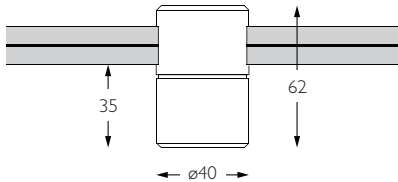

DOMINO 1 BASIS TRACK

luminaires
spec sheet BT-651

ELLIPSE

Category Interior use only IP20

Material Machined Aluminium

Finish Brushed Aluminium

System Basis Track

Accessories Lenses

System Power 2.5W

Module Output 178lm

Absolute Output 163lm

LOR 92%

Colour Temperature 3000K*

CRI Ra: 95 **TM-30** Rf: 93 Rg: 99

Optics 12X35°

Gear Type Dimmable options available

Weight 141g

* Please enquire as to the availability of non-standard colour temperatures.

Domino 1 Basis Track is a low profile, track-mounted 95CRI architectural luminaire. The minimal aesthetic, common across the Precision portfolio, ensures the luminaire blends into its architectural surroundings. The luminaire comes as standard in brushed aluminium, and has five changeable optics for flexible distribution. The built-in, anti-reflective, magnetic accessory holder enables glare control and accommodates accessories up to 2mm thick. Domino 1 Basis Track is machined from aerospace grade 6063-T6 aluminium, delivering a lumen package of 178lm at 2.5W from its internal 24V DC driver.

Product Photometry independently tested in accordance with LM-79

Distance (m)	Beam Width (m)	Beam Diameter (m)	Illuminance (lx)
1m	0.63m	0.21m	972 lx
2m	1.26m	0.42m	243 lx
3m	1.89m	0.63m	108 lx
4m	2.52m	0.84m	60 lx
5m	3.15m	1.05m	39 lx

- IP 20
- LED
- 95 CRI
- 24V
- 2.5W
- 0.5m
- CE
- PART L
- Accessories Available
- ETL US

BT-651-AL-3095E1

PRECISION
LIGHTING

SALES@PRECISIONLIGHTING.CO.UK

WWW.PRECISIONLIGHTING.CO.UK

42 RIVERSIDE ROAD
LONDON SW17 0BA

t. +44 (0) 20 8947 6616
f. +44 (0) 20 8286 6626