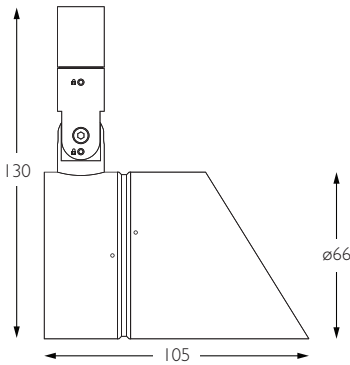

Category Interior use only IP20
Material Machined Aluminium
Finish Brushed Aluminium | Black | White | Custom
System Eutrac | Monopoint | LV tracks
Lockable Pan & Tilt
Accessories Snoots | Louvres | Lenses
System Power 7W
Module Output 560lm
Absolute Output 535lm
LOR 96%
Colour Temperature 3000K | 2700K | *
CRI Ra: 95   **TM-30** Rf: 93 Rg: 99
Optics 12°
Gear Type Dimmable options available
Weight 403g

* Please enquire as to the availability of non-standard Colour Temperatures.

Discus 16 is a 95CRI LED spotlight, based on a minimalist design with advanced features and benefits. The spotlight comes as standard in white, black and brushed aluminium finishes, and has three site changeable optics for flexible distribution. Movement is aided with a low friction bearing rotation and constant torque tilt mechanism, both lockable in pan and tilt. The Precision Lighting Jack Plug system enables the luminaire to be easily disconnected and reconnected to all of Precision Lighting's systems, offering flexibility throughout the product's lifetime. The onboard 24V driver ensures overcurrent protection and is not polarity sensitive. Discus 16 is machined from aerospace grade 6063-T6 aluminium, delivering a lumen package of 560lm at 7W.

Product Photometry independently tested in accordance with LM-79

Distance (m)	Beam Diameter (m)	Footcandle (lx)
1m	0.21m	7,570 lx
2m	0.42m	1,892 lx
3m	0.63m	841 lx
4m	0.84m	473 lx
5m	1.05m	303 lx