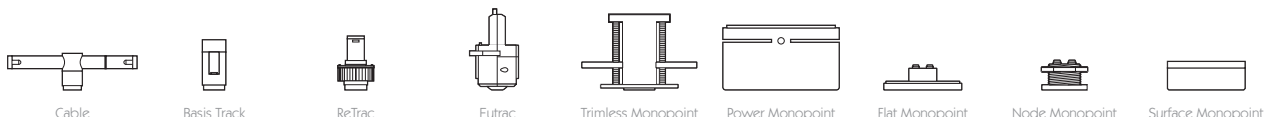

Discus 16 is a 95CRI LED spotlight, based on a minimalist design with advanced features and benefits. The spotlight comes as standard in white, black and brushed aluminium finishes, and has three site changeable optics for flexible distribution. Movement is aided with a low friction bearing rotation and constant torque tilt mechanism, both lockable in pan and tilt. The Precision Lighting Jack Plug system enables the luminaire to be easily disconnected and reconnected to all of Precision Lighting's systems, offering flexibility throughout the product's lifetime. The onboard 24V driver ensures overcurrent protection and is not polarity sensitive. Discus 16 is machined from aerospace grade 6063-T6 aluminium, delivering a lumen package of 560lm at 7W.

Product Photometry independently tested in accordance with LM-79