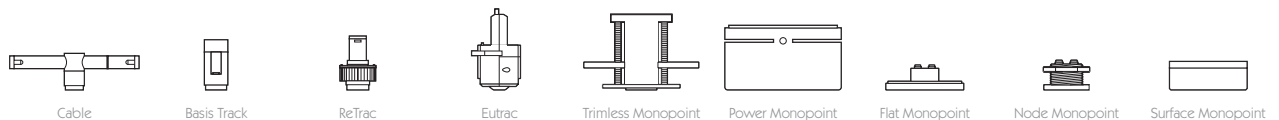

Distance (m)	Beam Diameter (m)	Footcandle (lx)
1m	0.21m	7,570 lx
2m	0.42m	1,892 lx
3m	0.63m	841 lx
4m	0.84m	473 lx
5m	1.05m	303 lx