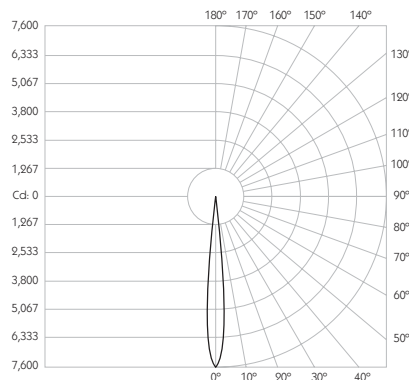

Category Interior use only IP20
Material Machined Aluminium
Finish Brushed Aluminium | Black | White | Custom
System Eutrac | Monopoint | LV tracks
Lockable Pan & Tilt
Accessories Snoots | Louvres | Lenses
System Power 7W
Module Output 560lm
Absolute Output 535lm
LOR 96%
Colour Temperature 3000K | 2700K | *
CRI Ra: 95 **TM-30** Rf: 93 Rg: 99
Optics 12°
Gear Type Dimmable options available
Weight 403g

Product Photometry independently tested in accordance with LM-79

Distance (m)	Beam Diameter (m)	Footcandle (lx)
1m	0.21m	7,570 lx
2m	0.42m	1,892 lx
3m	0.63m	841 lx
4m	0.84m	473 lx
5m	1.05m	303 lx

	BT-751-AL-XX9512	RT-751-AL-XX9512	EUT3-751-AL-XX9512	MPS-751-AL-XX9512	MPX-751-AL-XX9512	MPY-751-AL-XX9512	MPZ-751-AL-XX9512
		RT-751-BK-XX9512	EUT3-751-BK-XX9512	MPS-751-BK-XX9512	MPX-751-BK-XX9512	MPY-751-BK-XX9512	MPZ-751-BK-XX9512
	RT-751-WH-XX9512	EUT3-751-WH-XX9512	MPS-751-WH-XX9512	MPX-751-WH-XX9512	MPY-751-WH-XX9512	MPZ-751-WH-XX9512	