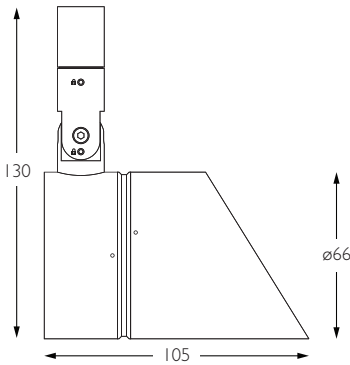

Category Interior use only IP20
Material Machined Aluminium
Finish Brushed Aluminium | Black | White | Custom
System Eutrac | Monopoint | LV tracks
Lockable Pan & Tilt
Accessories Snoots | Louvres | Lenses
System Power 7W
Module Output 560lm
Absolute Output 535lm
LOR 96%
Colour Temperature 3000K | 2700K | *
CRI Ra: 95   **TM-30** Rf: 93 Rg: 99
Optics 20°
Gear Type Dimmable options available
Weight 403g

* Please enquire as to the availability of non-standard Colour Temperatures.

Discus 16 is a 95CRI LED spotlight, based on a minimalist design with advanced features and benefits. The spotlight comes as standard in white, black and brushed aluminium finishes, and has three site changeable optics for flexible distribution. Movement is aided with a low friction bearing rotation and constant torque tilt mechanism, both lockable in pan and tilt. The Precision Lighting Jack Plug system enables the luminaire to be easily disconnected and reconnected to all of Precision Lighting's systems, offering flexibility throughout the product's lifetime. The onboard 24V driver ensures overcurrent protection and is not polarity sensitive. Discus 16 is machined from aerospace grade 6063-T6 aluminium, delivering a lumen package of 560lm at 7W.

Product Photometry independently tested in accordance with LM-79

	BT-751-AL-XX9520	RT-751-AL-XX9520	EUT3-751-AL-XX9520	MPS-751-AL-XX9520		MPX-751-AL-XX9520	MPY-751-AL-XX9520	MPZ-751-AL-XX9520
		RT-751-BK-XX9520	EUT3-751-BK-XX9520	MPS-751-BK-XX9520		MPX-751-BK-XX9520	MPY-751-BK-XX9520	MPZ-751-BK-XX9520
	RT-751-WH-XX9520		EUT3-751-WH-XX9520	MPS-751-WH-XX9520		MPX-751-WH-XX9520	MPY-751-WH-XX9520	MPZ-751-WH-XX9520

For 3000K Substitute XX with 30 | For 2700K Substitute XX with 27