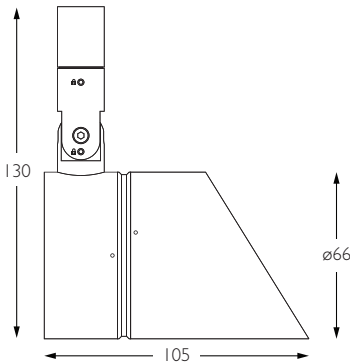

Category Interior use only IP20
Material Machined Aluminium
Finish Brushed Aluminium | Black | White | Custom
System Eutrac | Monopoint | LV tracks
Lockable Pan & Tilt
Accessories Snoots | Louvres | Lenses
System Power 7W
Module Output 560lm
Absolute Output 530lm
LOR 95%
Colour Temperature 3000K | 2700K | *
CRI Ra: 95   **TM-30** Rf: 93 Rg: 99
Optics 40°
Gear Type Dimmable options available
Weight 403g

* Please enquire as to the availability of non-standard Colour Temperatures.

Discus 16 is a 95CRI LED spotlight, based on a minimalist design with advanced features and benefits. The spotlight comes as standard in white, black and brushed aluminium finishes, and has three site changeable optics for flexible distribution. Movement is aided with a low friction bearing rotation and constant torque tilt mechanism, both lockable in pan and tilt. The Precision Lighting Jack Plug system enables the luminaire to be easily disconnected and reconnected to all of Precision Lighting's systems, offering flexibility throughout the product's lifetime. The onboard 24V driver ensures overcurrent protection and is not polarity sensitive. Discus 16 is machined from aerospace grade 6063-T6 aluminium, delivering a lumen package of 560lm at 7W.

Product Photometry independently tested in accordance with LM-79

Grey	BT-751-AL-XX9540	RT-751-AL-XX9540	EUT3-751-AL-XX9540	MPS-751-AL-XX9540	MPX-751-AL-XX9540	MPY-751-AL-XX9540	MPZ-751-AL-XX9540
Black		RT-751-BK-XX9540	EUT3-751-BK-XX9540	MPS-751-BK-XX9540	MPX-751-BK-XX9540	MPY-751-BK-XX9540	MPZ-751-BK-XX9540
White	RT-751-WH-XX9540	EUT3-751-WH-XX9540	MPS-751-WH-XX9540	MPX-751-WH-XX9540	MPY-751-WH-XX9540	MPZ-751-WH-XX9540	

For 3000K Substitute XX with 30 | For 2700K Substitute XX with 27