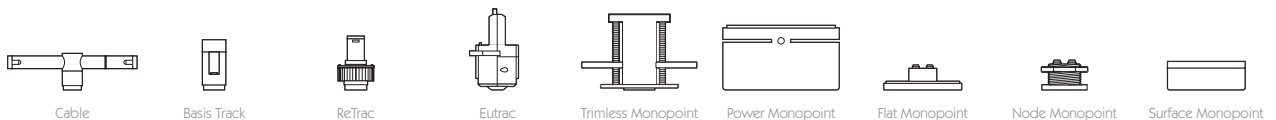

Discus 16 is a 95CRI LED spotlight, based on a minimalist design with advanced features and benefits. The spotlight comes as standard in white, black and brushed aluminium finishes, and has three site changeable optics for flexible distribution. Movement is aided with a low friction bearing rotation and constant torque tilt mechanism, both lockable in pan and tilt. The Precision Lighting Jack Plug system enables the luminaire to be easily disconnected and reconnected to all of Precision Lighting's systems, offering flexibility throughout the product's lifetime. The onboard 24V driver ensures overcurrent protection and is not polarity sensitive. Discus 16 is machined from aerospace grade 6063-T6 aluminium, delivering a lumen package of 560lm at 7W.

Product Photometry independently tested in accordance with LM-79