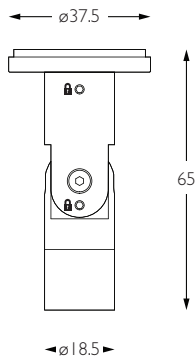

FLOOD

- **Category** Interior use only IP20
- **Material** Machined Aluminium
- **Finish** Brushed Aluminium | Black | White | Custom
- **System** Integral Monopoint
- **Lockable** Pan & Tilt
- **Accessories** Snoots
- **System Power** 1.6W
- **Module Output** 140lm
- **Absolute Output** 119lm
- **LOR** 85%
- **Colour Temperature** 3000K | 2700K | *
- **CRI** Ra: 95   **TM-30** Rf: 93 Rg: 99
- **Optics** 30°
- **Gear Type** Dimmable options available
- **Weight** 47g

* Please enquire as to the availability of non-standard CRI and Colour Temperatures.