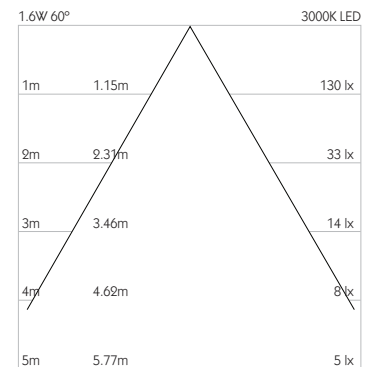

Pico 1 Surface is a discreet 95CRI LED spotlight, based on a minimal aesthetic and small footprint. The spotlight comes as standard in white, black and brushed aluminium finishes, and has three site changeable optics for flexible distribution. Movement is aided with a low friction bearing rotation and constant torque tilt mechanism, lockable in both pan and tilt. Pico 1 Surface is machined from aerospace grade 6063-T6 aluminium, delivering a lumen package of 140lm at 1.6W.

Product Photometry independently tested in accordance with LM-79