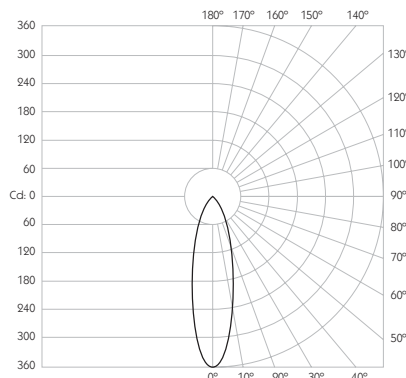

Product Photometry independently tested in accordance with LM-79

Distance (m)	Beam Diameter (m)	Illuminance (lx)
1m	0.21m	1,920 lx
2m	0.42m	305 lx
3m	0.63m	136 lx
4m	0.84m	76 lx
5m	1.05m	49 lx

Fixed Mounting Plate

Version 10.16

FLOOD

- Category** Interior use only IP20
- Material** Machined Aluminium
- Finish** Brushed Aluminium | Black | White | Custom
- System** Integral Monopoint
- Lockable** Pan & Tilt
- Accessories** Snoots
- System Power** 1.6W
- Module Output** 140lm
- Absolute Output** 119lm
- LOR** 85%
- Colour Temperature** 3000K | 2700K | *
- CRI** Ra: 95 **TM-30** Rf: 93 Rg: 99
- Optics** 30°
- Gear Type** Dimmable options available
- Weight** 47g

Product Photometry independently tested in accordance with LM-79

Distance (m)	Beam Diameter (m)	Illuminance (lx)
1m	0.54m	360 lx
2m	1.07m	90 lx
3m	1.61m	40 lx
4m	2.14m	23 lx
5m	2.68m	14 lx

Fixed Mounting Plate