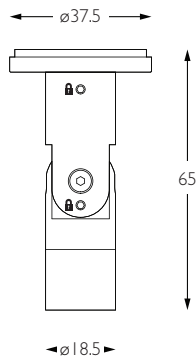

PICO 1 SURFACE

Luminaires
spec sheet MPN-701

NARROW SPOT

- Category** Interior use only IP20
- Material** Machined Aluminium
- Finish** Brushed Aluminium | Black | White | Custom
- System** Integral Monopoint
- Lockable** Pan & Tilt
- Accessories** Snoots
- System Power** 1.6W
- Module Output** 140lm
- Absolute Output** 130lm
- LOR** 93%
- Colour Temperature** 3000K | 2700K | *
- CRI** Ra: 95 **TM-30** Rf: 93 Rg: 99
- Optics** 12°
- Gear Type** Dimmable options available
- Weight** 47g

* Please enquire as to the availability of non-standard CRI and Colour Temperatures.

Pico 1 Surface is a discreet 95CRI LED spotlight, based on a minimal aesthetic and small footprint. The spotlight comes as standard in white, black and brushed aluminium finishes, and has three site changeable optics for flexible distribution. Movement is aided with a low friction bearing rotation and constant torque tilt mechanism, lockable in both pan and tilt. Pico 1 Surface is machined from aerospace grade 6063-T6 aluminium, delivering a lumen package of 140lm at 1.6W.

Product Photometry independently tested in accordance with LM-79

Distance (m)	Beam Diameter (m)	Illuminance (lx)
1m	0.21m	1,920 lx
2m	0.42m	305 lx
3m	0.63m	136 lx
4m	0.84m	76 lx
5m	1.05m	49 lx

Fixed Mounting Plate

Product Photometry independently tested in accordance with LM-79

Distance (m)	Beam Diameter (m)	Illuminance (lx)
1m	0.54m	360 lx
2m	1.07m	90 lx
3m	1.61m	40 lx
4m	2.14m	23 lx
5m	2.68m	14 lx

Fixed Mounting Plate