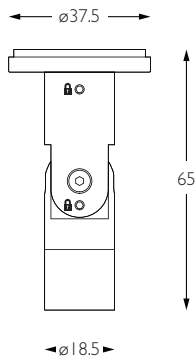

PICO 1 SURFACE

Luminaires
spec sheet MPN-701

WIDE FLOOD

- **Category** Interior use only IP20
- **Material** Machined Aluminium
- **Finish** Brushed Aluminium | Black | White | Custom
- **System** Integral Monopoint
- **Lockable** Pan & Tilt
- **Accessories** Snoots
- **System Power** 1.6W
- **Module Output** 140lm
- **Absolute Output** 130lm
- **LOR** 93%
- **Colour Temperature** 3000K | 2700K | *
- **CRI** Ra: 95   **TM-30** Rf: 93 Rg: 99
- **Optics** 60°
- **Gear Type** Dimmable options available
- **Weight** 47g

* Please enquire as to the availability of non-standard and Colour Temperatures.