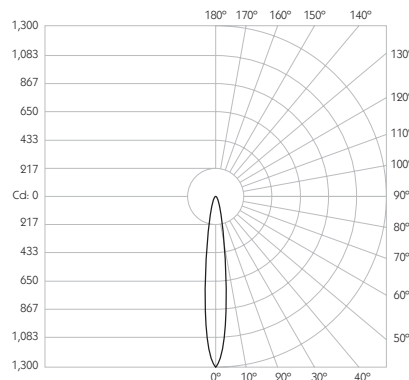

PICO 1 SURFACE

Luminaires
spec sheet MPN-701

NARROW SPOT

- Category** Interior use only IP20
- Material** Machined Aluminium
- Finish** Brushed Aluminium | Black | White | Custom
- System** Integral Monopoint
- Lockable** Pan & Tilt
- Accessories** Snoots
- System Power** 1.6W
- Module Output** 140lm
- Absolute Output** 130lm
- LOR** 93%
- Colour Temperature** 3000K | 2700K | *
- CRI** Ra: 95 **TM-30** Rf: 93 Rg: 99
- Optics** 12°
- Gear Type** Dimmable options available
- Weight** 47g

* Please enquire as to the availability of non-standard CRI and Colour Temperatures.

Pico 1 Surface is a discreet 95CRI LED spotlight, based on a minimal aesthetic and small footprint. The spotlight comes as standard in white, black and brushed aluminium finishes, and has three site changeable optics for flexible distribution. Movement is aided with a low friction bearing rotation and constant torque tilt mechanism, lockable in both pan and tilt. Pico 1 Surface is machined from aerospace grade 6063-T6 aluminium, delivering a lumen package of 140lm at 1.6W.

Product Photometry independently tested in accordance with LM-79

Distance (m)	Beam Diameter (m)	Illuminance (lx)
1m	0.21m	1,920 lx
2m	0.42m	305 lx
3m	0.63m	136 lx
4m	0.84m	76 lx
5m	1.05m	49 lx

Fixed Mounting Plate