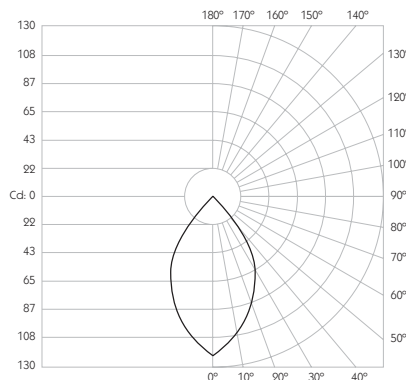

Pico 1 Surface is a discreet 95CRI LED spotlight, based on a minimal aesthetic and small footprint. The spotlight comes as standard in white, black and brushed aluminium finishes, and has three site changeable optics for flexible distribution. Movement is aided with a low friction bearing rotation and constant torque tilt mechanism, lockable in both pan and tilt. Pico 1 Surface is machined from aerospace grade 6063-T6 aluminium, delivering a lumen package of 140lm at 1.6W.

Product Photometry independently tested in accordance with LM-79