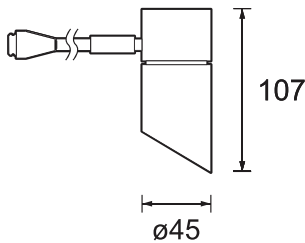

- Category** Interior use only IP20
- Material** Machined Aluminium
- Finish** Brushed Aluminium | Black | White | Custom
- System** Cable System | Basis Track | ReTrac | Eutrac | Monopoint
- Lamp** MR11 [QR-CBC 35]
- Rating** 35W Max at 12V
- Arm Length** 650mm [can be cut to length]
- Gear Type** Remote
- Accessories** Snoots | Louvres | Lenses
- Weight** AL | BK | WH - 220g -230g

Evo S11 is a fully adjustable spotlight for the MR11 lamp, mounted on a long arm. It is specifically designed for use with wall mounted ReTrac and Monopoint systems. There are three interchangeable snoots that click into place with a bayonet mechanism, each of them compatible with a wide range of lenses and louvres, using an optional snap-in accessory holder. The specially designed heatsink and airflow system reduces the lamp and surface temperature while preventing any light spill. Standard finishes are brushed aluminium, rubbed bronze, white and black, with custom finishes and arm lengths available on request.

Notes

For Evo S11 snoots and accessory holders please see spec sheets 240-01 & 244.
For Evo S11 accessories please see spec sheet 900.

IP 20	12V	35W MAX	0.5M	CE	90°	360°	GU4	Accessories Available
--------------	------------	----------------	------	-----------	-----	------	-----	-----------------------