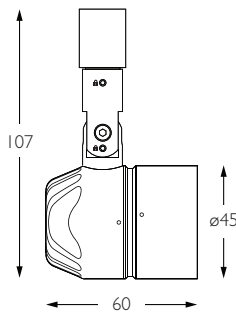

- **Category** Interior use only IP20
- **Material** Machined Aluminium
- **Finish** Brushed Aluminium | Black | White | Custom
- **System** Eutrac | Monopoint | LV tracks
- **Lockable** Pan & Tilt
- **Accessories** Snoots | Louvres | Lenses
- **System Power** 5.5W
- **Module Output** 420lm
- **Absolute Output** 408lm
- **LOR** 97%
- **Colour Temperature** 3000K | 2700K | *
- **CRI** Ra: 95   **TM-30** Rf: 93 Rg: 99
- **Optics** 14°
- **Gear Type** Dimmable options available
- **Weight** 155g

* Please enquire as to the availability of non-standard Colour Temperatures.

Oculus 11 is a small 95CRI LED spotlight, based on a highly efficient heatsink with advanced features and benefits. The spotlight comes as standard in white, black and brushed aluminium finishes, and has three site changeable optics for flexible distribution. Movement is aided with a low friction bearing rotation and constant torque tilt mechanism, both lockable in pan and tilt. The Precision Lighting Jack Plug system enables the luminaire to be easily disconnected and reconnected to all of Precision Lighting's systems, offering flexibility throughout the product's lifetime. The onboard 24V driver ensures overcurrent protection and is not polarity sensitive. Oculus 11 is machined from aerospace grade 6063-T6 aluminium, delivering a lumen package of 420lm at 5.5W.

Product Photometry independently tested in accordance with LM-79

Distance (m)	Beam Diameter (m)	Illuminance (lx)
1m	0.25m	4,337 lx
2m	0.49m	1,084 lx
3m	0.74m	482 lx
4m	0.98m	271 lx
5m	1.23m	174 lx