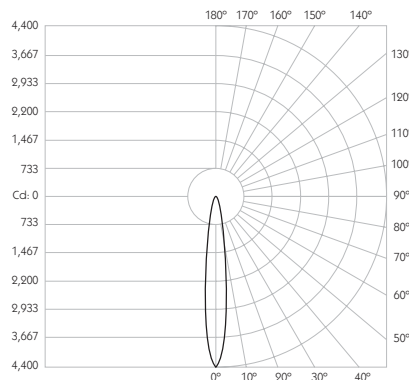

- Category** Interior use only IP20
- Material** Machined Aluminium
- Finish** Brushed Aluminium | Black | White | Custom
- System** Eutrac | Monopoint | LV tracks
- Lockable** Pan & Tilt
- Accessories** Snoots | Louvres | Lenses
- System Power** 5.5W
- Module Output** 420lm
- Absolute Output** 408lm
- LOR** 97%
- Colour Temperature** 3000K | 2700K | *
- CRI** Ra: 95 **TM-30** Rf: 93 Rg: 99
- Optics** 14°
- Gear Type** Dimmable options available
- Weight** 155g

Product Photometry independently tested in accordance with LM-79

Distance (m)	Beam Diameter (m)	Illuminance (lx)
1m	0.25m	4,337 lx
2m	0.49m	1,084 lx
3m	0.74m	482 lx
4m	0.98m	271 lx
5m	1.23m	174 lx

	CA-713-AL-XX9514	BT-713-AL-XX9514	RT-713-AL-XX9514	EUT3-713-AL-XX9514	MPS-713-AL-XX9514	MPX-713-AL-XX9514	MPY-713-AL-XX9514	MPZ-713-AL-XX9514
			RT-713-BK-XX9514	EUT3-713-BK-XX9514	MPS-713-BK-XX9514	MPX-713-BK-XX9514	MPY-713-BK-XX9514	MPZ-713-BK-XX9514
	RT-713-WH-XX9514	EUT3-713-WH-XX9514	MPS-713-WH-XX9514	MPX-713-WH-XX9514	MPY-713-WH-XX9514	MPZ-713-WH-XX9514		

Product Photometry independently tested in accordance with LM-79

Distance (m)	Beam Diameter (m)	Illuminance (lx)
1m	0.35m	2,194 lx
2m	0.71m	549 lx
3m	1.06m	244 lx
4m	1.41m	137 lx
5m	1.76m	88 lx

CA-713-AL-XX9520	BT-713-AL-XX9520	RT-713-AL-XX9520	EUT3-713-AL-XX9520	MPS-713-AL-XX9520		MPX-713-AL-XX9520	MPY-713-AL-XX9520	MPZ-713-AL-XX9520
			RT-713-BK-XX9520	EUT3-713-BK-XX9520	MPS-713-BK-XX9520	MPX-713-BK-XX9520	MPY-713-BK-XX9520	MPZ-713-BK-XX9520
			RT-713-WH-XX9520	EUT3-713-WH-XX9520	MPS-713-WH-XX9520	MPX-713-WH-XX9520	MPY-713-WH-XX9520	MPZ-713-WH-XX9520