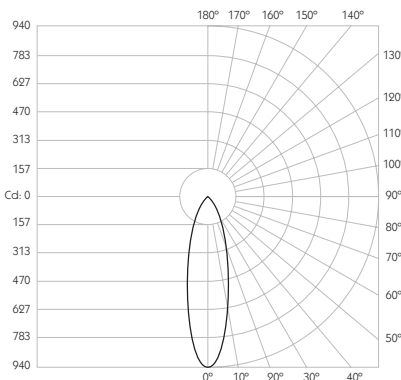

Oculus 11 is a small 95CRI LED spotlight, based on a highly efficient heatsink with advanced features and benefits. The spotlight comes as standard in white, black and brushed aluminium finishes, and has three site changeable optics for flexible distribution. Movement is aided with a low friction bearing rotation and constant torque tilt mechanism, both lockable in pan and tilt. The Precision Lighting Jack Plug system enables the luminaire to be easily disconnected and reconnected to all of Precision Lighting's systems, offering flexibility throughout the product's lifetime. The onboard 24V driver ensures overcurrent protection and is not polarity sensitive. Oculus 11 is machined from aerospace grade 6063-T6 aluminium, delivering a lumen package of 420lm at 5.5W.

Product Photometry independently tested in accordance with LM-79