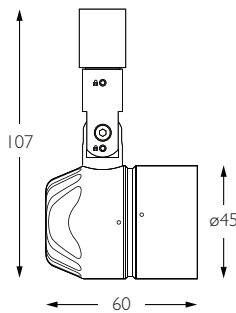

Product Photometry independently tested in accordance with LM-79

Distance (m)	Beam Diameter (m)	Illuminance (lx)
1m	0.25m	4,337 lx
2m	0.49m	1,084 lx
3m	0.74m	482 lx
4m	0.98m	271 lx
5m	1.23m	174 lx

	CA-713-AL-XX9514	BT-713-AL-XX9514	RT-713-AL-XX9514	EUT3-713-AL-XX9514	MPS-713-AL-XX9514	MPX-713-AL-XX9514	MPY-713-AL-XX9514	MPZ-713-AL-XX9514
			RT-713-BK-XX9514	EUT3-713-BK-XX9514	MPS-713-BK-XX9514	MPX-713-BK-XX9514	MPY-713-BK-XX9514	MPZ-713-BK-XX9514
	RT-713-WH-XX9514	EUT3-713-WH-XX9514	MPS-713-WH-XX9514	MPX-713-WH-XX9514	MPY-713-WH-XX9514	MPZ-713-WH-XX9514		

For 3000K Substitute XX with 30 | For 2700K Substitute XX with 27

Category Interior use only IP20
Material Machined Aluminium
Finish Brushed Aluminium | Black | White | Custom
System Eutrac | Monopoint | LV tracks
Lockable Pan & Tilt
Accessories Snoots | Louvres | Lenses
System Power 5.5W
Module Output 420lm
Absolute Output 390lm
LOR 93%
Colour Temperature 3000K | 2700K | *
CRI Ra: 95 **TM-30** Rf: 93 Rg: 99
Optics 20°
Gear Type Dimmable options available
Weight 155g

Product Photometry independently tested in accordance with LM-79

Distance (m)	Beam Diameter (m)	Illuminance (lx)
1m	0.35m	2,194 lx
2m	0.71m	549 lx
3m	1.06m	244 lx
4m	1.41m	137 lx
5m	1.76m	88 lx

CA-713-AL-XX9520	BT-713-AL-XX9520	RT-713-AL-XX9520	EUT3-713-AL-XX9520	MPS-713-AL-XX9520		MPX-713-AL-XX9520	MPY-713-AL-XX9520	MPZ-713-AL-XX9520
			RT-713-BK-XX9520	EUT3-713-BK-XX9520	MPS-713-BK-XX9520	MPX-713-BK-XX9520	MPY-713-BK-XX9520	MPZ-713-BK-XX9520
			RT-713-WH-XX9520	EUT3-713-WH-XX9520	MPS-713-WH-XX9520	MPX-713-WH-XX9520	MPY-713-WH-XX9520	MPZ-713-WH-XX9520