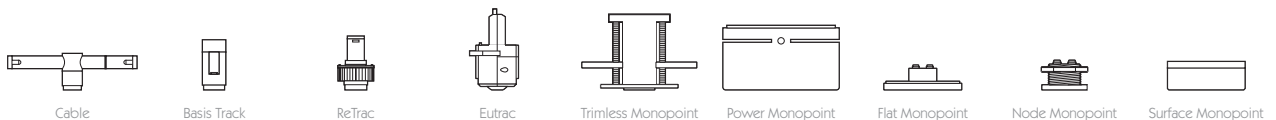

IP 20	95 CRI	CE	ETL US
LED	5.5W	24V	PART L
360°	180°	0.5m	Accessories Available