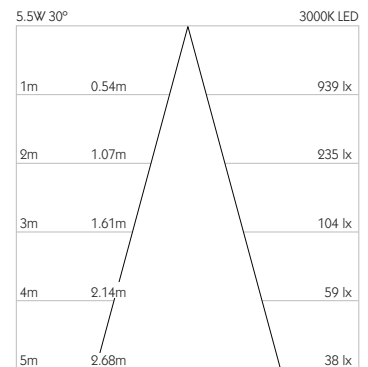

Oculus 11 is a small 95CRI LED spotlight, based on a highly efficient heatsink with advanced features and benefits. The spotlight comes as standard in white, black and brushed aluminium finishes, and has three site changeable optics for flexible distribution. Movement is aided with a low friction bearing rotation and constant torque tilt mechanism, both lockable in pan and tilt. The Precision Lighting Jack Plug system enables the luminaire to be easily disconnected and reconnected to all of Precision Lighting's systems, offering flexibility throughout the product's lifetime. The onboard 24V driver ensures overcurrent protection and is not polarity sensitive. Oculus 11 is machined from aerospace grade 6063-T6 aluminium, delivering a lumen package of 420lm at 5.5W.

Product Photometry independently tested in accordance with LM-79