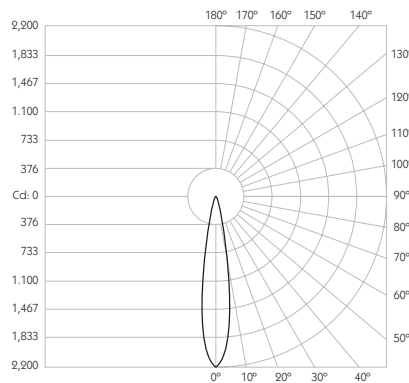

Product Photometry independently tested in accordance with LM-79

Distance (m)	Beam Diameter (m)	Illuminance (lx)
1m	0.25m	4,337 lx
2m	0.49m	1,084 lx
3m	0.74m	482 lx
4m	0.98m	271 lx
5m	1.23m	174 lx

	CA-713-AL-XX9514	BT-713-AL-XX9514	RT-713-AL-XX9514	EUT3-713-AL-XX9514	MPS-713-AL-XX9514	MPX-713-AL-XX9514	MPY-713-AL-XX9514	MPZ-713-AL-XX9514
			RT-713-BK-XX9514	EUT3-713-BK-XX9514	MPS-713-BK-XX9514	MPX-713-BK-XX9514	MPY-713-BK-XX9514	MPZ-713-BK-XX9514
	RT-713-WH-XX9514	EUT3-713-WH-XX9514	MPS-713-WH-XX9514	MPX-713-WH-XX9514	MPY-713-WH-XX9514	MPZ-713-WH-XX9514		

For 3000K Substitute XX with 30 | For 2700K Substitute XX with 27

Category Interior use only IP20
Material Machined Aluminium
Finish Brushed Aluminium | Black | White | Custom
System Eutrac | Monopoint | LV tracks
Lockable Pan & Tilt
Accessories Snoots | Louvres | Lenses
System Power 5.5W
Module Output 420lm
Absolute Output 390lm
LOR 93%
Colour Temperature 3000K | 2700K | *
CRI Ra: 95 **TM-30** Rf: 93 Rg: 99
Optics 20°
Gear Type Dimmable options available
Weight 155g

Product Photometry independently tested in accordance with LM-79

Distance (m)	Beam Diameter (m)	Illuminance (lx)
1m	0.35m	2,194 lx
2m	0.71m	549 lx
3m	1.06m	244 lx
4m	1.41m	137 lx
5m	1.76m	88 lx

CA-713-AL-XX9520	BT-713-AL-XX9520	RT-713-AL-XX9520	EUT3-713-AL-XX9520	MPS-713-AL-XX9520		MPX-713-AL-XX9520	MPY-713-AL-XX9520	MPZ-713-AL-XX9520
			RT-713-BK-XX9520	EUT3-713-BK-XX9520	MPS-713-BK-XX9520	MPX-713-BK-XX9520	MPY-713-BK-XX9520	MPZ-713-BK-XX9520
			RT-713-WH-XX9520	EUT3-713-WH-XX9520	MPS-713-WH-XX9520	MPX-713-WH-XX9520	MPY-713-WH-XX9520	MPZ-713-WH-XX9520