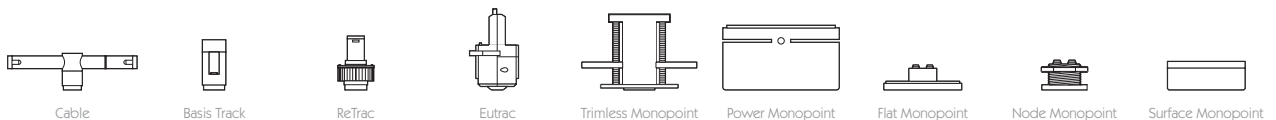

- Category** Interior use only IP20
- Material** Machined Aluminium
- Finish** Brushed Aluminium | Black | White | Custom
- System** Eutrac | Monopoint | LV tracks
- Lockable** Pan & Tilt
- Accessories** Snoots | Louvres | Lenses
- System Power** 5.5W
- Module Output** 420lm
- Absolute Output** 408lm
- LOR** 97%
- Colour Temperature** 3000K | 2700K | *
- CRI** Ra: 95 **TM-30** Rf: 93 Rg: 99
- Optics** 14°
- Gear Type** Dimmable options available
- Weight** 155g

* Please enquire as to the availability of non-standard Colour Temperatures.

Oculus 11 is a small 95CRI LED spotlight, based on a highly efficient heatsink with advanced features and benefits. The spotlight comes as standard in white, black and brushed aluminium finishes, and has three site changeable optics for flexible distribution. Movement is aided with a low friction bearing rotation and constant torque tilt mechanism, both lockable in pan and tilt. The Precision Lighting Jack Plug system enables the luminaire to be easily disconnected and reconnected to all of Precision Lighting's systems, offering flexibility throughout the product's lifetime. The onboard 24V driver ensures overcurrent protection and is not polarity sensitive. Oculus 11 is machined from aerospace grade 6063-T6 aluminium, delivering a lumen package of 420lm at 5.5W.

Product Photometry independently tested in accordance with LM-79

Distance (m)	Beam Diameter (m)	Illuminance (lx)
1m	0.25m	4,337 lx
2m	0.49m	1,084 lx
3m	0.74m	482 lx
4m	0.98m	271 lx
5m	1.23m	174 lx

	CA-713-AL-XX9514	BT-713-AL-XX9514	RT-713-AL-XX9514	EUT3-713-AL-XX9514	MPS-713-AL-XX9514	MPX-713-AL-XX9514	MPY-713-AL-XX9514	MPZ-713-AL-XX9514
			RT-713-BK-XX9514	EUT3-713-BK-XX9514	MPS-713-BK-XX9514	MPX-713-BK-XX9514	MPY-713-BK-XX9514	MPZ-713-BK-XX9514
	RT-713-WH-XX9514	EUT3-713-WH-XX9514	MPS-713-WH-XX9514	MPX-713-WH-XX9514	MPY-713-WH-XX9514	MPZ-713-WH-XX9514		