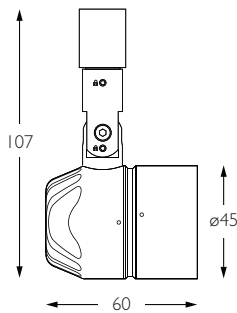

Product Photometry independently tested in accordance with LM-79

Distance (m)	Beam Diameter (m)	Illuminance (lx)
1m	0.25m	4,337 lx
2m	0.49m	1,084 lx
3m	0.74m	482 lx
4m	0.98m	271 lx
5m	1.23m	174 lx

	CA-713-AL-XX9514	BT-713-AL-XX9514	RT-713-AL-XX9514	EUT3-713-AL-XX9514	MPS-713-AL-XX9514	MPX-713-AL-XX9514	MPY-713-AL-XX9514	MPZ-713-AL-XX9514
			RT-713-BK-XX9514	EUT3-713-BK-XX9514	MPS-713-BK-XX9514	MPX-713-BK-XX9514	MPY-713-BK-XX9514	MPZ-713-BK-XX9514
	RT-713-WH-XX9514	EUT3-713-WH-XX9514	MPS-713-WH-XX9514	MPX-713-WH-XX9514	MPY-713-WH-XX9514	MPZ-713-WH-XX9514		

Product Photometry independently tested in accordance with LM-79

Distance (m)	Beam Diameter (m)	Illuminance (lx)
1m	0.35m	2,194 lx
2m	0.71m	549 lx
3m	1.06m	244 lx
4m	1.41m	137 lx
5m	1.76m	88 lx

CA-713-AL-XX9520	BT-713-AL-XX9520	RT-713-AL-XX9520	EUT3-713-AL-XX9520	MPS-713-AL-XX9520		MPX-713-AL-XX9520	MPY-713-AL-XX9520	MPZ-713-AL-XX9520
			RT-713-BK-XX9520	EUT3-713-BK-XX9520	MPS-713-BK-XX9520	MPX-713-BK-XX9520	MPY-713-BK-XX9520	MPZ-713-BK-XX9520
			RT-713-WH-XX9520	EUT3-713-WH-XX9520	MPS-713-WH-XX9520	MPX-713-WH-XX9520	MPY-713-WH-XX9520	MPZ-713-WH-XX9520

For 3000K Substitute XX with 30 | For 2700K Substitute XX with 27

Category Interior use only IP20
Material Machined Aluminium
Finish Brushed Aluminium | Black | White | Custom
System Eutrac | Monopoint | LV tracks
Lockable Pan & Tilt
Accessories Snoots | Louvres | Lenses
System Power 5.5W
Module Output 420lm
Absolute Output 365lm
LOR 87%
Colour Temperature 3000K | 2700K | *
CRI Ra: 95 **TM-30** Rf: 93 Rg: 99
Optics 30°
Gear Type Dimmable options available
Weight 155g