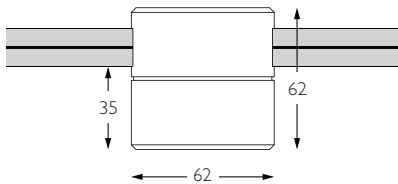

DOMINO 2 BASIS TRACK

Luminaires
spec sheet BT-652

ELLIPSE

Category Interior use only IP20

Material Machined Aluminium

Finish Brushed Aluminium

System Basis Track

Accessories Lenses

System Power 4.8W

Module Output 356lm

Absolute Output 327lm

LOR 92%

Colour Temperature 3000K*

CRI Ra: 95 **TM-30** Rf: 93 Rg: 99

Optics 12X35°

Gear Type Dimmable options available

Weight 234g

* Please enquire as to the availability of non-standard colour temperatures.

Domino 2 Basis Track is a low profile, track-mounted 95CRI architectural luminaire. The minimal aesthetic, common across the Precision portfolio, ensures the luminaire blends into its architectural surroundings. The luminaire comes as standard in brushed aluminium, and has five changeable optics for flexible distribution. The built-in, anti-reflective, magnetic accessory holder enables glare control and accommodates accessories up to 2mm thick. Domino 2 Basis Track is machined from aerospace grade 6063-T6 aluminium, delivering a lumen package of 356lm at 4.8W from its internal 24V DC driver.

Product Photometry independently tested in accordance with LM-79

BT-652-AL-3095E1

PRECISION
LIGHTING

SALES@PRECISIONLIGHTING.CO.UK

WWW.PRECISIONLIGHTING.CO.UK

42 RIVERSIDE ROAD
LONDON SW17 0BA

t. +44 (0) 20 8947 6616
f. +44 (0) 20 8286 6626

Version 10.15