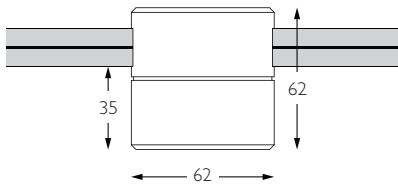

DOMINO 2 BASIS TRACK

Luminaires
spec sheet BT-652

WIDE FLOOD

Category Interior use only IP20

Material Machined Aluminium

Finish Brushed Aluminium

System Basis Track

Accessories Lenses

System Power 4.8W

Module Output 356lm

Absolute Output 327lm

LOR 92%

Colour Temperature 3000K*

CRI Ra: 95 **TM-30** Rf: 93 Rg: 99

Optics 60°

Gear Type Dimmable options available

Weight 234g

* Please enquire as to the availability of non-standard colour temperatures.

Domino 2 Basis Track is a low profile, track-mounted 95CRI architectural luminaire. The minimal aesthetic, common across the Precision portfolio, ensures the luminaire blends into its architectural surroundings. The luminaire comes as standard in brushed aluminium, and has five changeable optics for flexible distribution. The built-in, anti-reflective, magnetic accessory holder enables glare control and accommodates accessories up to 2mm thick. Domino 2 Basis Track is machined from aerospace grade 6063-T6 aluminium, delivering a lumen package of 356lm at 4.8W from its internal 24V DC driver.

Product Photometry independently tested in accordance with LM-79

BT-652-AL-309560

PRECISION
LIGHTING

SALES@PRECISIONLIGHTING.CO.UK

WWW.PRECISIONLIGHTING.CO.UK

42 RIVERSIDE ROAD
LONDON SW17 0BA

t. +44 (0) 20 8947 6616
f. +44 (0) 20 8286 6626

Version 10.15