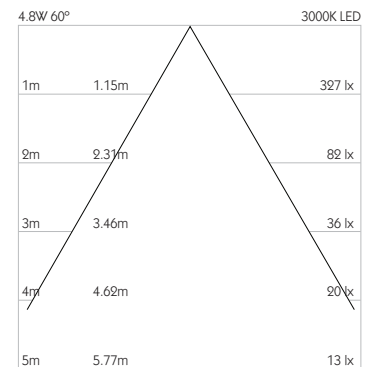

Domino 2 Basis Track is a low profile, track-mounted 95CRI architectural luminaire. The minimal aesthetic, common across the Precision portfolio, ensures the luminaire blends into its architectural surroundings. The luminaire comes as standard in brushed aluminium, and has five changeable optics for flexible distribution. The built-in, anti-reflective, magnetic accessory holder enables glare control and accommodates accessories up to 2mm thick. Domino 2 Basis Track is machined from aerospace grade 6063-T6 aluminium, delivering a lumen package of 356lm at 4.8W from its internal 24V DC driver.

Product Photometry independently tested in accordance with LM-79