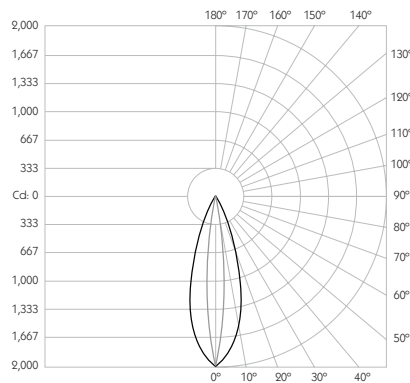

Accessories Lenses

System Power 4.8W

Module Output 356lm

Absolute Output 327lm

LOR 92%

Colour Temperature 3000K*

CRI Ra: 95 **TM-30** Rf: 93 Rg: 99

Optics 35X12°

Product Photometry independently tested in accordance with LM-79

Distance (m)	Beam Width (m)	Beam Depth (m)	Illuminance (lx)
1m	0.63m	0.21m	1,950 lx
2m	1.26m	0.42m	487 lx
3m	1.89m	0.63m	216 lx
4m	2.52m	0.84m	121 lx
5m	3.15m	1.05m	78 lx