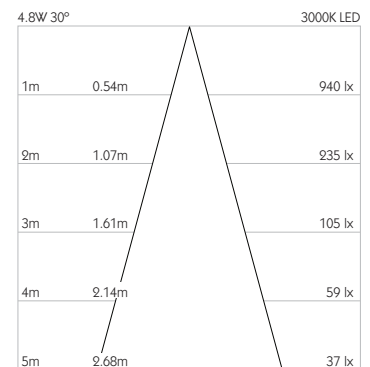

Domino 2 Basis Track is a low profile, track-mounted 95CRI architectural luminaire. The minimal aesthetic, common across the Precision portfolio, ensures the luminaire blends into its architectural surroundings. The luminaire comes as standard in brushed aluminium, and has five changeable optics for flexible distribution. The built-in, anti-reflective, magnetic accessory holder enables glare control and accommodates accessories up to 2mm thick. Domino 2 Basis Track is machined from aerospace grade 6063-T6 aluminium, delivering a lumen package of 356lm at 4.8W from its internal 24V DC driver.

Product Photometry independently tested in accordance with LM-79