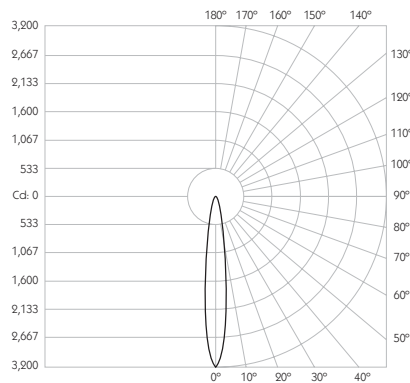

System Power 4.8W

Module Output 356lm

Absolute Output 329lm

LOR 93%

Colour Temperature 3000K*

CRI Ra: 95 **TM-30** Rf: 93 Rg: 99

Optics 12°

Gear Type Dimmable options available

Product Photometry independently tested in accordance with LM-79

Distance (m)	Beam Diameter (m)	Illuminance (lx)
1m	0.21m	3,140 lx
2m	0.42m	785 lx
3m	0.63m	350 lx
4m	0.84m	196 lx
5m	1.05m	125 lx

Basis Track