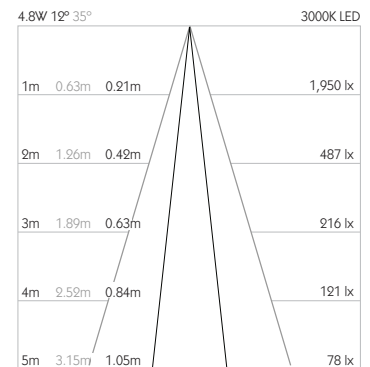

Domino 2 Basis Track is a low profile, track-mounted 95CRI architectural luminaire. The minimal aesthetic, common across the Precision portfolio, ensures the luminaire blends into its architectural surroundings. The luminaire comes as standard in brushed aluminium, and has five changeable optics for flexible distribution. The built-in, anti-reflective, magnetic accessory holder enables glare control and accommodates accessories up to 2mm thick. Domino 2 Basis Track is machined from aerospace grade 6063-T6 aluminium, delivering a lumen package of 356lm at 4.8W from its internal 24V DC driver.

Product Photometry independently tested in accordance with LM-79