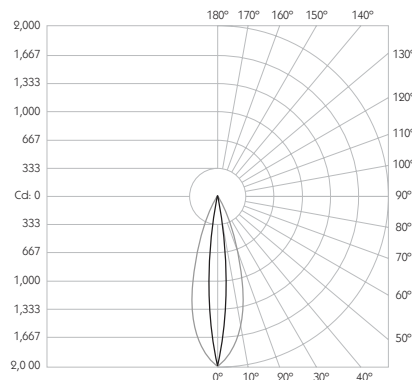

Domino 2 Basis Track is a low profile, track-mounted 95CRI architectural luminaire. The minimal aesthetic, common across the Precision portfolio, ensures the luminaire blends into its architectural surroundings. The luminaire comes as standard in brushed aluminium, and has five changeable optics for flexible distribution. The built-in, anti-reflective, magnetic accessory holder enables glare control and accommodates accessories up to 2mm thick. Domino 2 Basis Track is machined from aerospace grade 6063-T6 aluminium, delivering a lumen package of 356lm at 4.8W from its internal 24V DC driver.

Product Photometry independently tested in accordance with LM-79