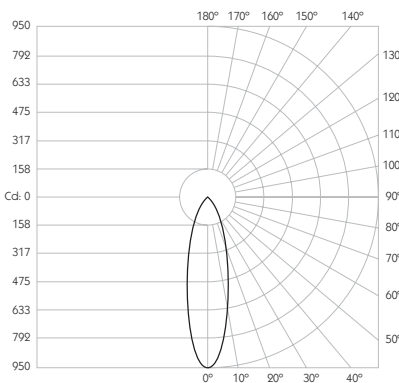

Domino 2 Basis Track is a low profile, track-mounted 95CRI architectural luminaire. The minimal aesthetic, common across the Precision portfolio, ensures the luminaire blends into its architectural surroundings. The luminaire comes as standard in brushed aluminium, and has five changeable optics for flexible distribution. The built-in, anti-reflective, magnetic accessory holder enables glare control and accommodates accessories up to 2mm thick. Domino 2 Basis Track is machined from aerospace grade 6063-T6 aluminium, delivering a lumen package of 356lm at 4.8W from its internal 24V DC driver.

Product Photometry independently tested in accordance with LM-79