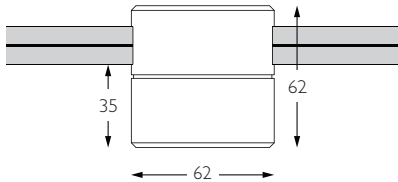

LOR 84%

Colour Temperature 3000K*

CRI Ra: 95 **TM-30** Rf: 93 Rg: 99

Optics 30°

Gear Type Dimmable options available

Weight 234g

* Please enquire as to the availability of non-standard colour temperatures.

Domino 2 Basis Track is a low profile, track-mounted 95CRI architectural luminaire. The minimal aesthetic, common across the Precision portfolio, ensures the luminaire blends into its architectural surroundings. The luminaire comes as standard in brushed aluminium, and has five changeable optics for flexible distribution. The built-in, anti-reflective, magnetic accessory holder enables glare control and accommodates accessories up to 2mm thick. Domino 2 Basis Track is machined from aerospace grade 6063-T6 aluminium, delivering a lumen package of 356lm at 4.8W from its internal 24V DC driver.