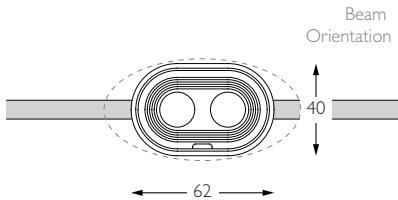

DOMINO 2 BASIS TRACK

Luminaires
spec sheet BT-652

ELLIPSE

Category Interior use only IP20

Material Machined Aluminium

Finish Brushed Aluminium

System Basis Track

Accessories Lenses

System Power 4.8W

Module Output 356lm

Absolute Output 327lm

LOR 92%

Colour Temperature 3000K*

CRI Ra: 95 **TM-30** Rf: 93 Rg: 99

Optics 12X35°

Gear Type Dimmable options available

Weight 234g

* Please enquire as to the availability of non-standard colour temperatures.

Domino 2 Basis Track is a low profile, track-mounted 95CRI architectural luminaire. The minimal aesthetic, common across the Precision portfolio, ensures the luminaire blends into its architectural surroundings. The luminaire comes as standard in brushed aluminium, and has five changeable optics for flexible distribution. The built-in, anti-reflective, magnetic accessory holder enables glare control and accommodates accessories up to 2mm thick. Domino 2 Basis Track is machined from aerospace grade 6063-T6 aluminium, delivering a lumen package of 356lm at 4.8W from its internal 24V DC driver.

Product Photometry independently tested in accordance with LM-79

BT-652-AL-3095E1

PRECISION
LIGHTING

SALES@PRECISIONLIGHTING.CO.UK

WWW.PRECISIONLIGHTING.CO.UK

42 RIVERSIDE ROAD
LONDON SW17 0BA

t. +44 (0) 20 8947 6616
f. +44 (0) 20 8286 6626

Version 10.15