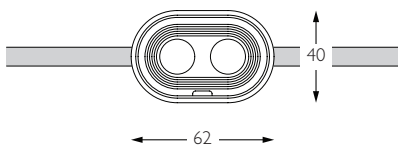

LOR 84%

Colour Temperature 3000K*

CRI Ra: 95 **TM-30** Rf: 93 Rg: 99

Optics 30°

Gear Type Dimmable options available

Weight 234g

* Please enquire as to the availability of non-standard colour temperatures.

Domino 2 Basis Track is a low profile, track-mounted 95CRI architectural luminaire. The minimal aesthetic, common across the Precision portfolio, ensures the luminaire blends into its architectural surroundings. The luminaire comes as standard in brushed aluminium, and has five changeable optics for flexible distribution. The built-in, anti-reflective, magnetic accessory holder enables glare control and accommodates accessories up to 2mm thick. Domino 2 Basis Track is machined from aerospace grade 6063-T6 aluminium, delivering a lumen package of 356lm at 4.8W from its internal 24V DC driver.