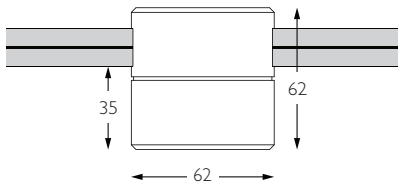

DOMINO 2 BASIS TRACK

Luminaires
spec sheet BT-652

VERTICAL ELLIPSE

Category Interior use only IP20

Material Machined Aluminium

Finish Brushed Aluminium

System Basis Track

Accessories Lenses

System Power 4.8W

Module Output 356lm

Absolute Output 327lm

LOR 92%

Colour Temperature 3000K*

CRI Ra: 95 **TM-30** Rf: 93 Rg: 99

Optics 35X12°

Gear Type Dimmable options available

Weight 234g

* Please enquire as to the availability of non-standard colour temperatures.

Domino 2 Basis Track is a low profile, track-mounted 95CRI architectural luminaire. The minimal aesthetic, common across the Precision portfolio, ensures the luminaire blends into its architectural surroundings. The luminaire comes as standard in brushed aluminium, and has five changeable optics for flexible distribution. The built-in, anti-reflective, magnetic accessory holder enables glare control and accommodates accessories up to 2mm thick. Domino 2 Basis Track is machined from aerospace grade 6063-T6 aluminium, delivering a lumen package of 356lm at 4.8W from its internal 24V DC driver.

Product Photometry independently tested in accordance with LM-79

Distance (m)	Beam Width (m)	Beam Depth (m)	Illuminance (lx)
1m	0.63m	0.21m	1,950 lx
2m	1.26m	0.42m	487 lx
3m	1.89m	0.63m	216 lx
4m	2.52m	0.84m	121 lx
5m	3.15m	1.05m	78 lx

BT-652-AL-3095E2

PRECISION
LIGHTING

SALES@PRECISIONLIGHTING.CO.UK

WWW.PRECISIONLIGHTING.CO.UK

42 RIVERSIDE ROAD
LONDON SW17 0BA

t. +44 (0) 20 8947 6616
f. +44 (0) 20 8286 6626

Version 10.15