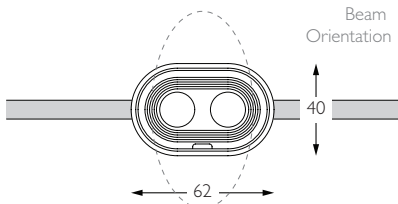

DOMINO 2 BASIS TRACK

Luminaires
spec sheet BT-652

VERTICAL ELLIPSE

Category Interior use only IP20

Material Machined Aluminium

Finish Brushed Aluminium

System Basis Track

Accessories Lenses

System Power 4.8W

Module Output 356lm

Absolute Output 327lm

LOR 92%

Colour Temperature 3000K*

CRI Ra: 95 **TM-30** Rf: 93 Rg: 99

Optics 35X12°

Gear Type Dimmable options available

Weight 234g

* Please enquire as to the availability of non-standard colour temperatures.

Domino 2 Basis Track is a low profile, track-mounted 95CRI architectural luminaire. The minimal aesthetic, common across the Precision portfolio, ensures the luminaire blends into its architectural surroundings. The luminaire comes as standard in brushed aluminium, and has five changeable optics for flexible distribution. The built-in, anti-reflective, magnetic accessory holder enables glare control and accommodates accessories up to 2mm thick. Domino 2 Basis Track is machined from aerospace grade 6063-T6 aluminium, delivering a lumen package of 356lm at 4.8W from its internal 24V DC driver.

Product Photometry independently tested in accordance with LM-79

Distance (m)	Beam Width (m)	Beam Depth (m)	Illuminance (lx)
1m	0.63m	0.21m	1,950 lx
2m	1.26m	0.42m	487 lx
3m	1.89m	0.63m	216 lx
4m	2.52m	0.84m	121 lx
5m	3.15m	1.05m	78 lx

BT-652-AL-3095E2

PRECISION
LIGHTING

SALES@PRECISIONLIGHTING.CO.UK

WWW.PRECISIONLIGHTING.CO.UK

42 RIVERSIDE ROAD
LONDON SW17 0BA

t. +44 (0) 20 8947 6616
f. +44 (0) 20 8286 6626

Version 10.15