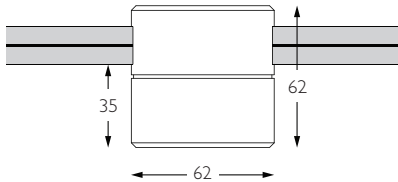

DOMINO 2 BASIS TRACK

Luminaires
spec sheet BT-652

NARROW SPOT

Category Interior use only IP20

Material Machined Aluminium

Finish Brushed Aluminium

System Basis Track

Accessories Lenses

System Power 4.8W

Module Output 356lm

Absolute Output 329lm

LOR 93%

Colour Temperature 3000K*

CRI Ra: 95 **TM-30** Rf: 93 Rg: 99

Optics 12°

Gear Type Dimmable options available

Weight 234g

* Please enquire as to the availability of non-standard colour temperatures.

Domino 2 Basis Track is a low profile, track-mounted 95CRI architectural luminaire. The minimal aesthetic, common across the Precision portfolio, ensures the luminaire blends into its architectural surroundings. The luminaire comes as standard in brushed aluminium, and has five changeable optics for flexible distribution. The built-in, anti-reflective, magnetic accessory holder enables glare control and accommodates accessories up to 2mm thick. Domino 2 Basis Track is machined from aerospace grade 6063-T6 aluminium, delivering a lumen package of 356lm at 4.8W from its internal 24V DC driver.

Product Photometry independently tested in accordance with LM-79

Distance (m)	Beam Diameter (m)	Illuminance (lx)
1m	0.21m	3,140 lx
2m	0.42m	785 lx
3m	0.63m	350 lx
4m	0.84m	196 lx
5m	1.05m	125 lx

BT-652-AL-309512

PRECISION
LIGHTING

SALES@PRECISIONLIGHTING.CO.UK

WWW.PRECISIONLIGHTING.CO.UK

42 RIVERSIDE ROAD
LONDON SW17 0BA

t. +44 (0) 20 8947 6616
f. +44 (0) 20 8286 6626