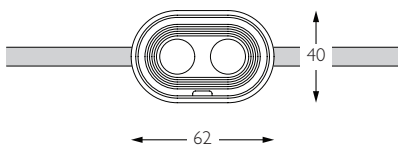

DOMINO 2 BASIS TRACK

Luminaires
spec sheet BT-652

NARROW SPOT

Category Interior use only IP20

Material Machined Aluminium

Finish Brushed Aluminium

System Basis Track

Accessories Lenses

System Power 4.8W

Module Output 356lm

Absolute Output 329lm

LOR 93%

Colour Temperature 3000K*

CRI Ra: 95 **TM-30** Rf: 93 Rg: 99

Optics 12°

Gear Type Dimmable options available

Weight 234g

* Please enquire as to the availability of non-standard colour temperatures.

Domino 2 Basis Track is a low profile, track-mounted 95CRI architectural luminaire. The minimal aesthetic, common across the Precision portfolio, ensures the luminaire blends into its architectural surroundings. The luminaire comes as standard in brushed aluminium, and has five changeable optics for flexible distribution. The built-in, anti-reflective, magnetic accessory holder enables glare control and accommodates accessories up to 2mm thick. Domino 2 Basis Track is machined from aerospace grade 6063-T6 aluminium, delivering a lumen package of 356lm at 4.8W from its internal 24V DC driver.

Product Photometry independently tested in accordance with LM-79

Distance (m)	Beam Diameter (m)	Illuminance (lx)
1m	0.21m	3,140 lx
2m	0.42m	785 lx
3m	0.63m	350 lx
4m	0.84m	196 lx
5m	1.05m	125 lx

BT-652-AL-309512

PRECISION
LIGHTING

SALES@PRECISIONLIGHTING.CO.UK

WWW.PRECISIONLIGHTING.CO.UK

42 RIVERSIDE ROAD
LONDON SW17 0BA

t. +44 (0) 20 8947 6616
f. +44 (0) 20 8286 6626