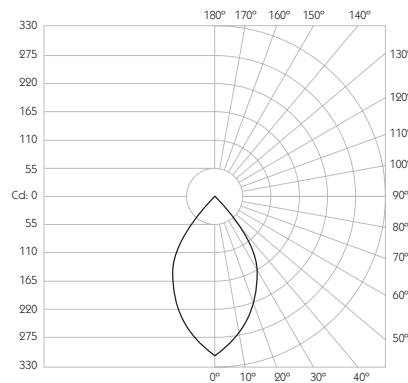

Domino 2 Basis Track is a low profile, track-mounted 95CRI architectural luminaire. The minimal aesthetic, common across the Precision portfolio, ensures the luminaire blends into its architectural surroundings. The luminaire comes as standard in brushed aluminium, and has five changeable optics for flexible distribution. The built-in, anti-reflective, magnetic accessory holder enables glare control and accommodates accessories up to 2mm thick. Domino 2 Basis Track is machined from aerospace grade 6063-T6 aluminium, delivering a lumen package of 356lm at 4.8W from its internal 24V DC driver.

Product Photometry independently tested in accordance with LM-79