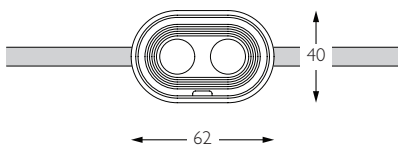

DOMINO 2 BASIS TRACK

Luminaires
spec sheet BT-652

WIDE FLOOD

Category Interior use only IP20

Material Machined Aluminium

Finish Brushed Aluminium

System Basis Track

Accessories Lenses

System Power 4.8W

Module Output 356lm

Absolute Output 327lm

LOR 92%

Colour Temperature 3000K*

CRI Ra: 95 **TM-30** Rf: 93 Rg: 99

Optics 60°

Gear Type Dimmable options available

Weight 234g

* Please enquire as to the availability of non-standard colour temperatures.

Domino 2 Basis Track is a low profile, track-mounted 95CRI architectural luminaire. The minimal aesthetic, common across the Precision portfolio, ensures the luminaire blends into its architectural surroundings. The luminaire comes as standard in brushed aluminium, and has five changeable optics for flexible distribution. The built-in, anti-reflective, magnetic accessory holder enables glare control and accommodates accessories up to 2mm thick. Domino 2 Basis Track is machined from aerospace grade 6063-T6 aluminium, delivering a lumen package of 356lm at 4.8W from its internal 24V DC driver.

Product Photometry independently tested in accordance with LM-79

BT-652-AL-309560

PRECISION
LIGHTING

SALES@PRECISIONLIGHTING.CO.UK

WWW.PRECISIONLIGHTING.CO.UK

42 RIVERSIDE ROAD
LONDON SW17 0BA

t. +44 (0) 20 8947 6616
f. +44 (0) 20 8286 6626

Version 10.15