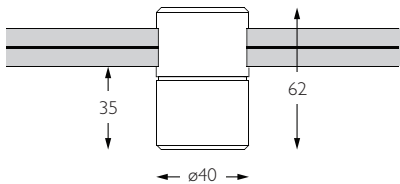

DOMINO 1 BASIS TRACK

Luminaires
spec sheet BT-651

WIDE FLOOD

Category Interior use only IP20

Material Machined Aluminium

Finish Brushed Aluminium

System Basis Track

Accessories Lenses

System Power 2.5W

Module Output 178lm

Absolute Output 163lm

LOR 92%

Colour Temperature 3000K*

CRI Ra: 95 **TM-30** Rf: 93 Rg: 99

Optics 60°

Gear Type Dimmable options available

Weight 141g

* Please enquire as to the availability of non-standard colour temperatures.

Domino 1 Basis Track is a low profile, track-mounted 95CRI architectural luminaire. The minimal aesthetic, common across the Precision portfolio, ensures the luminaire blends into its architectural surroundings. The luminaire comes as standard in brushed aluminium, and has five changeable optics for flexible distribution. The built-in, anti-reflective, magnetic accessory holder enables glare control and accommodates accessories up to 2mm thick. Domino 1 Basis Track is machined from aerospace grade 6063-T6 aluminium, delivering a lumen package of 178lm at 2.5W from its internal 24V DC driver.

Product Photometry independently tested in accordance with LM-79

BT-651-AL-309560

PRECISION
LIGHTING

SALES@PRECISIONLIGHTING.CO.UK

WWW.PRECISIONLIGHTING.CO.UK

42 RIVERSIDE ROAD
LONDON SW17 0BA

t. +44 (0) 20 8947 6616
f. +44 (0) 20 8286 6626