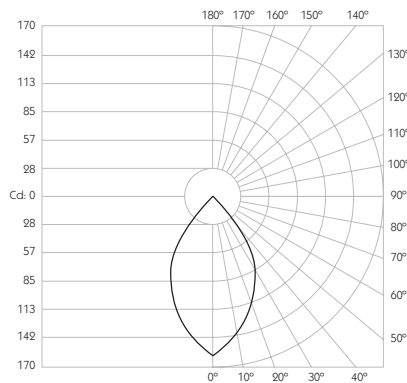

Domino 1 Basis Track is a low profile, track-mounted 95CRI architectural luminaire. The minimal aesthetic, common across the Precision portfolio, ensures the luminaire blends into its architectural surroundings. The luminaire comes as standard in brushed aluminium, and has five changeable optics for flexible distribution. The built-in, anti-reflective, magnetic accessory holder enables glare control and accommodates accessories up to 2mm thick. Domino 1 Basis Track is machined from aerospace grade 6063-T6 aluminium, delivering a lumen package of 178lm at 2.5W from its internal 24V DC driver.

Product Photometry independently tested in accordance with LM-79