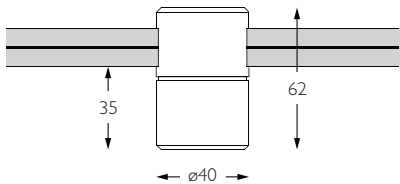

DOMINO 1 BASIS TRACK

Luminaires
spec sheet BT-651

NARROW SPOT

Category Interior use only IP20

Material Machined Aluminium

Finish Brushed Aluminium

System Basis Track

Accessories Lenses

System Power 2.5W

Module Output 178lm

Absolute Output 164lm

LOR 93%

Colour Temperature 3000K*

CRI Ra: 95 **TM-30** Rf: 93 Rg: 99

Optics 12°

Gear Type Dimmable options available

Weight 141g

* Please enquire as to the availability of non-standard colour temperatures.

Domino 1 Basis Track is a low profile, track-mounted 95CRI architectural luminaire. The minimal aesthetic, common across the Precision portfolio, ensures the luminaire blends into its architectural surroundings. The luminaire comes as standard in brushed aluminium, and has five changeable optics for flexible distribution. The built-in, anti-reflective, magnetic accessory holder enables glare control and accommodates accessories up to 2mm thick. Domino 1 Basis Track is machined from aerospace grade 6063-T6 aluminium, delivering a lumen package of 178lm at 2.5W from its internal 24V DC driver.

Product Photometry independently tested in accordance with LM-79

Distance (m)	Beam Diameter (m)	Footcandle (lx)
1m	0.21m	1,566 lx
2m	0.42m	392 lx
3m	0.63m	174 lx
4m	0.84m	98 lx
5m	1.05m	63 lx

BT-651-AL-309512

PRECISION
LIGHTING

SALES@PRECISIONLIGHTING.CO.UK

WWW.PRECISIONLIGHTING.CO.UK

42 RIVERSIDE ROAD
LONDON SW17 0BA

t. +44 (0) 20 8947 6616
f. +44 (0) 20 8286 6626