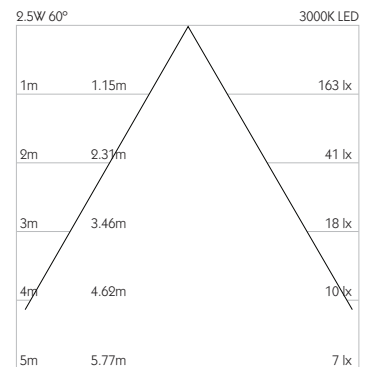

Domino 1 Basis Track is a low profile, track-mounted 95CRI architectural luminaire. The minimal aesthetic, common across the Precision portfolio, ensures the luminaire blends into its architectural surroundings. The luminaire comes as standard in brushed aluminium, and has five changeable optics for flexible distribution. The built-in, anti-reflective, magnetic accessory holder enables glare control and accommodates accessories up to 2mm thick. Domino 1 Basis Track is machined from aerospace grade 6063-T6 aluminium, delivering a lumen package of 178lm at 2.5W from its internal 24V DC driver.

Product Photometry independently tested in accordance with LM-79