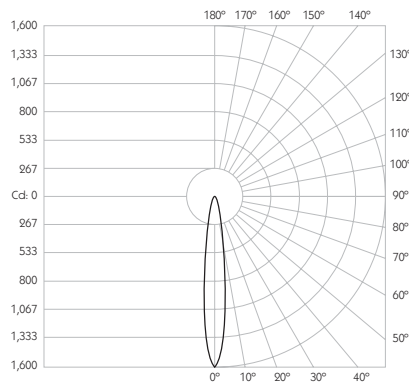

**System Power** 2.5W

**Module Output** 178lm

**Absolute Output** 164lm

**LOR** 93%

**Colour Temperature** 3000K\*

**CRI** Ra: 95 **TM-30** Rf: 93 Rg: 99

**Optics** 12°

**Gear Type** Dimmable options available

Product Photometry independently tested in accordance with LM-79

Distance (m)	Beam Diameter (m)	Footcandle (lx)
1m	0.21m	1,566 lx
2m	0.42m	392 lx
3m	0.63m	174 lx
4m	0.84m	98 lx
5m	1.05m	63 lx

Basis Track