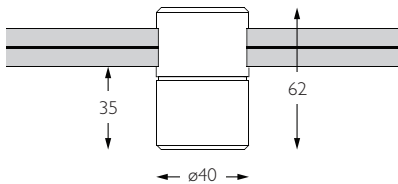

DOMINO 1 BASIS TRACK

Luminaires
spec sheet BT-651

VERTICAL ELLIPSE

Category Interior use only IP20

Material Machined Aluminium

Finish Brushed Aluminium

System Basis Track

Accessories Lenses

System Power 2.5W

Module Output 178lm

Absolute Output 163lm

LOR 92%

Colour Temperature 3000K*

CRI Ra: 95 **TM-30** Rf: 93 Rg: 99

Optics 35X12°

Gear Type Dimmable options available

Weight 141g

* Please enquire as to the availability of non-standard colour temperatures.

Domino 1 Basis Track is a low profile, track-mounted 95CRI architectural luminaire. The minimal aesthetic, common across the Precision portfolio, ensures the luminaire blends into its architectural surroundings. The luminaire comes as standard in brushed aluminium, and has five changeable optics for flexible distribution. The built-in, anti-reflective, magnetic accessory holder enables glare control and accommodates accessories up to 2mm thick. Domino 1 Basis Track is machined from aerospace grade 6063-T6 aluminium, delivering a lumen package of 178lm at 2.5W from its internal 24V DC driver.

Product Photometry independently tested in accordance with LM-79

BT-651-AL-3095E2

PRECISION
LIGHTING

SALES@PRECISIONLIGHTING.CO.UK
WWW.PRECISIONLIGHTING.CO.UK

42 RIVERSIDE ROAD
LONDON SW17 0BA
t. +44 (0) 20 8947 6616
f. +44 (0) 20 8286 6626

Version 10.15