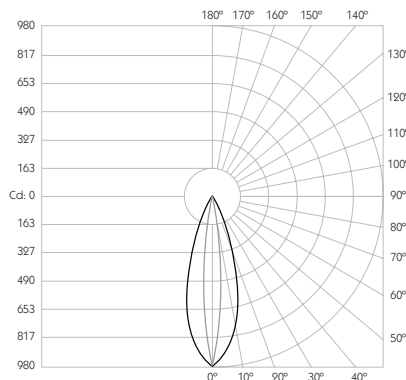

Domino 1 Basis Track is a low profile, track-mounted 95CRI architectural luminaire. The minimal aesthetic, common across the Precision portfolio, ensures the luminaire blends into its architectural surroundings. The luminaire comes as standard in brushed aluminium, and has five changeable optics for flexible distribution. The built-in, anti-reflective, magnetic accessory holder enables glare control and accommodates accessories up to 2mm thick. Domino 1 Basis Track is machined from aerospace grade 6063-T6 aluminium, delivering a lumen package of 178lm at 2.5W from its internal 24V DC driver.

Product Photometry independently tested in accordance with LM-79