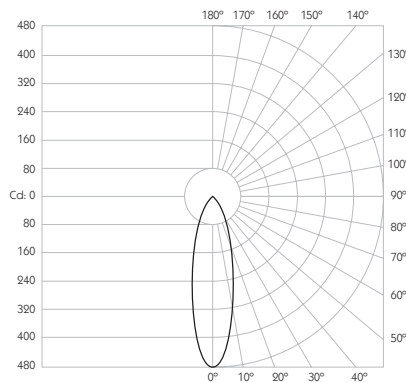

Product Photometry independently tested in accordance with LM-79

Distance (m)	Beam Diameter (m)	Footcandle (lx)
1m	0.21m	1,566 lx
2m	0.42m	392 lx
3m	0.63m	174 lx
4m	0.84m	98 lx
5m	1.05m	63 lx

Basis Track

**System Power** 2.5W

**Module Output** 178lm

**Absolute Output** 150lm

**LOR** 84%

**Colour Temperature** 3000K\*

**CRI** Ra: 95 **TM-30** Rf: 93 Rg: 99

**Optics** 30°

**Gear Type** Dimmable options available

Product Photometry independently tested in accordance with LM-79

Distance (m)	Beam Diameter (m)	Beam Length (m)	Illuminance (lx)
1m	0.54m	0.54m	470 lx
2m	1.07m	1.07m	118 lx
3m	1.61m	1.61m	52 lx
4m	2.14m	2.14m	29 lx
5m	2.68m	2.68m	19 lx

Product Photometry independently tested in accordance with LM-79

Beam Angle	Beam Diameter (m)	Beam Area (m²)	Footcandle (lx)
12° 35°	0.63m	0.21m	972 lx
24° 70°	1.26m	0.42m	243 lx
36° 105°	1.89m	0.63m	108 lx
48° 140°	2.52m	0.84m	60 lx
60° 175°	3.15m	1.05m	39 lx