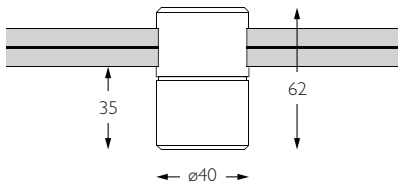

DOMINO 1 BASIS TRACK

Luminaires
spec sheet BT-651

FLOOD

Category Interior use only IP20

Material Machined Aluminium

Finish Brushed Aluminium

System Basis Track

Accessories Lenses

System Power 2.5W

Module Output 178lm

Absolute Output 150lm

LOR 84%

Colour Temperature 3000K*

CRI Ra: 95 **TM-30** Rf: 93 Rg: 99

Optics 30°

Gear Type Dimmable options available

Weight 141g

* Please enquire as to the availability of non-standard colour temperatures.

Domino 1 Basis Track is a low profile, track-mounted 95CRI architectural luminaire. The minimal aesthetic, common across the Precision portfolio, ensures the luminaire blends into its architectural surroundings. The luminaire comes as standard in brushed aluminium, and has five changeable optics for flexible distribution. The built-in, anti-reflective, magnetic accessory holder enables glare control and accommodates accessories up to 2mm thick. Domino 1 Basis Track is machined from aerospace grade 6063-T6 aluminium, delivering a lumen package of 178lm at 2.5W from its internal 24V DC driver.

Product Photometry independently tested in accordance with LM-79

Distance (m)	Beam Diameter (m)	Beam Length (m)	Illuminance (lx)
1m	0.54m	0.54m	470 lx
2m	1.07m	1.07m	118 lx
3m	1.61m	1.61m	52 lx
4m	2.14m	2.14m	29 lx
5m	2.68m	2.68m	19 lx

BT-651-AL-309530

PRECISION
LIGHTING

SALES@PRECISIONLIGHTING.CO.UK

WWW.PRECISIONLIGHTING.CO.UK

42 RIVERSIDE ROAD
LONDON SW17 0BA

t. +44 (0) 20 8947 6616
f. +44 (0) 20 8286 6626