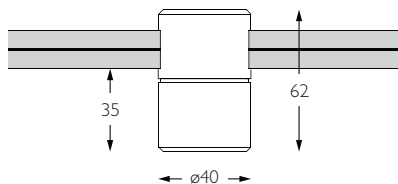

DOMINO 1 BASIS TRACK

Luminaires
spec sheet BT-651

ELLIPSE

Category Interior use only IP20

Material Machined Aluminium

Finish Brushed Aluminium

System Basis Track

Accessories Lenses

System Power 2.5W

Module Output 178lm

Absolute Output 163lm

LOR 92%

Colour Temperature 3000K*

CRI Ra: 95 **TM-30** Rf: 93 Rg: 99

Optics 12X35°

Gear Type Dimmable options available

Weight 141g

* Please enquire as to the availability of non-standard colour temperatures.

Domino 1 Basis Track is a low profile, track-mounted 95CRI architectural luminaire. The minimal aesthetic, common across the Precision portfolio, ensures the luminaire blends into its architectural surroundings. The luminaire comes as standard in brushed aluminium, and has five changeable optics for flexible distribution. The built-in, anti-reflective, magnetic accessory holder enables glare control and accommodates accessories up to 2mm thick. Domino 1 Basis Track is machined from aerospace grade 6063-T6 aluminium, delivering a lumen package of 178lm at 2.5W from its internal 24V DC driver.

Product Photometry independently tested in accordance with LM-79

Beam Angle	Beam Diameter (m)	Beam Area (m²)	Footcandle (lx)
12° 35°	0.63m	0.21m	972 lx
24° 70°	1.26m	0.42m	243 lx
36° 105°	1.89m	0.63m	108 lx
48° 140°	2.52m	0.84m	60 lx
60° 175°	3.15m	1.05m	39 lx

BT-651-AL-3095E1

PRECISION
LIGHTING

SALES@PRECISIONLIGHTING.CO.UK
WWW.PRECISIONLIGHTING.CO.UK

42 RIVERSIDE ROAD
LONDON SW17 0BA
t. +44 (0) 20 8947 6616
f. +44 (0) 20 8286 6626

Version 10.15