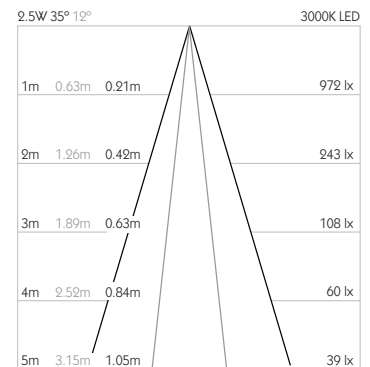

Domino 1 Basis Track is a low profile, track-mounted 95CRI architectural luminaire. The minimal aesthetic, common across the Precision portfolio, ensures the luminaire blends into its architectural surroundings. The luminaire comes as standard in brushed aluminium, and has five changeable optics for flexible distribution. The built-in, anti-reflective, magnetic accessory holder enables glare control and accommodates accessories up to 2mm thick. Domino 1 Basis Track is machined from aerospace grade 6063-T6 aluminium, delivering a lumen package of 178lm at 2.5W from its internal 24V DC driver.

Product Photometry independently tested in accordance with LM-79