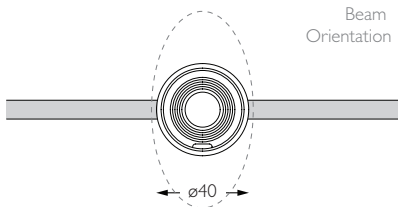

DOMINO 1 BASIS TRACK

Luminaires
spec sheet BT-651

VERTICAL ELLIPSE

Category Interior use only IP20

Material Machined Aluminium

Finish Brushed Aluminium

System Basis Track

Accessories Lenses

System Power 2.5W

Module Output 178lm

Absolute Output 163lm

LOR 92%

Colour Temperature 3000K*

CRI Ra: 95 **TM-30** Rf: 93 Rg: 99

Optics 35X12°

Gear Type Dimmable options available

Weight 141g

* Please enquire as to the availability of non-standard colour temperatures.

Domino 1 Basis Track is a low profile, track-mounted 95CRI architectural luminaire. The minimal aesthetic, common across the Precision portfolio, ensures the luminaire blends into its architectural surroundings. The luminaire comes as standard in brushed aluminium, and has five changeable optics for flexible distribution. The built-in, anti-reflective, magnetic accessory holder enables glare control and accommodates accessories up to 2mm thick. Domino 1 Basis Track is machined from aerospace grade 6063-T6 aluminium, delivering a lumen package of 178lm at 2.5W from its internal 24V DC driver.

Product Photometry independently tested in accordance with LM-79

BT-651-AL-3095E2

PRECISION
LIGHTING

SALES@PRECISIONLIGHTING.CO.UK
WWW.PRECISIONLIGHTING.CO.UK

42 RIVERSIDE ROAD
LONDON SW17 0BA
t. +44 (0) 20 8947 6616
f. +44 (0) 20 8286 6626

Version 10.15