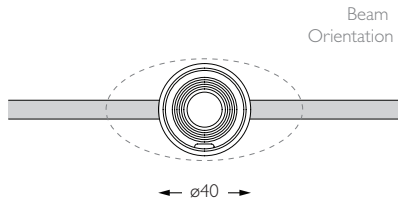

DOMINO 1 BASIS TRACK

Luminaires
spec sheet BT-651

ELLIPSE

Category Interior use only IP20

Material Machined Aluminium

Finish Brushed Aluminium

System Basis Track

Accessories Lenses

System Power 2.5W

Module Output 178lm

Absolute Output 163lm

LOR 92%

Colour Temperature 3000K*

CRI Ra: 95 **TM-30** Rf: 93 Rg: 99

Optics 12X35°

Gear Type Dimmable options available

Weight 141g

* Please enquire as to the availability of non-standard colour temperatures.

Domino 1 Basis Track is a low profile, track-mounted 95CRI architectural luminaire. The minimal aesthetic, common across the Precision portfolio, ensures the luminaire blends into its architectural surroundings. The luminaire comes as standard in brushed aluminium, and has five changeable optics for flexible distribution. The built-in, anti-reflective, magnetic accessory holder enables glare control and accommodates accessories up to 2mm thick. Domino 1 Basis Track is machined from aerospace grade 6063-T6 aluminium, delivering a lumen package of 178lm at 2.5W from its internal 24V DC driver.

Product Photometry independently tested in accordance with LM-79

Beam Angle	Beam Diameter (m)	Beam Area (m²)	Footcandle (lx)
12° 35°	0.63m	0.21m	972 lx
24° 70°	1.26m	0.42m	243 lx
36° 105°	1.89m	0.63m	108 lx
48° 140°	2.52m	0.84m	60 lx
60° 175°	3.15m	1.05m	39 lx

BT-651-AL-3095E1

PRECISION
LIGHTING

SALES@PRECISIONLIGHTING.CO.UK
WWW.PRECISIONLIGHTING.CO.UK

42 RIVERSIDE ROAD
LONDON SW17 0BA
t. +44 (0) 20 8947 6616
f. +44 (0) 20 8286 6626

Version 10.15