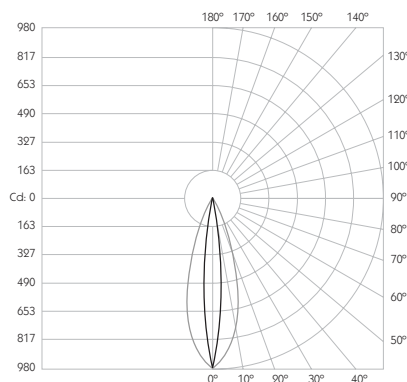

Product Photometry independently tested in accordance with LM-79

Distance (m)	Beam Diameter (m)	Footcandle (lx)
1m	0.21m	1,566 lx
2m	0.42m	392 lx
3m	0.63m	174 lx
4m	0.84m	98 lx
5m	1.05m	63 lx

Basis Track

Product Photometry independently tested in accordance with LM-79

Distance (m)	Beam Diameter (m)	Beam Length (m)	Illuminance (lx)
1m	0.54m	0.54m	470 lx
2m	1.07m	1.07m	118 lx
3m	1.61m	1.61m	52 lx
4m	2.14m	2.14m	29 lx
5m	2.68m	2.68m	19 lx

**System Power** 2.5W

**Module Output** 178lm

**Absolute Output** 163lm

**LOR** 92%

**Colour Temperature** 3000K\*

**CRI** Ra: 95 **TM-30** Rf: 93 Rg: 99

**Optics** 12X35°

**Gear Type** Dimmable options available

Product Photometry independently tested in accordance with LM-79

Beam Angle	Beam Diameter (m)	Beam Area (m²)	Footcandle (lx)
12° 35°	0.63m	0.21m	972 lx
24° 70°	1.26m	0.42m	243 lx
36° 105°	1.89m	0.63m	108 lx
48° 140°	2.52m	0.84m	60 lx
60° 175°	3.15m	1.05m	39 lx