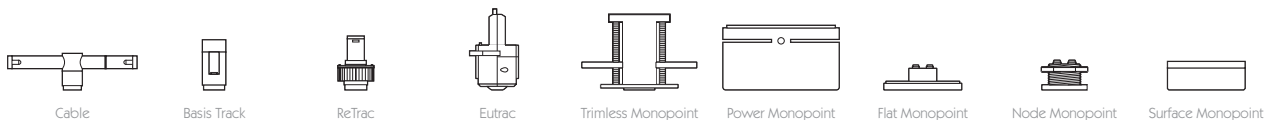

VARIABLE BEAM

Category Interior use only IP20
Material Machined Aluminium
Finish Brushed Aluminium | Black | White | Custom
System Monopoint | LV tracks
Lockable Pan & Tilt
System Power 1.9W
Module Output 140lm
Absolute Output 130lm
LOR 92%
Colour Temperature 3000K | 2700K | *
CRI Ra: 95 **TM-30** Rf: 93 Rg: 99
Optics 12° to 30°
Gear Type Dimmable options available
Weight 115g
Stem Length 360mm | Custom available upon request
 * Please enquire as to the availability of non-standard Colour Temperatures.

Pico S1 Zoom is a discreet 95CRI LED spotlight, based on the minimal aesthetic of the Pico S1, but with the additional benefit of tool-less variable beam technology. The spotlight comes as standard in white, black and brushed aluminium finishes mounted to a 360mm stem. Movement is aided by a low friction bearing rotation and constant torque tilt mechanism, lockable in both pan and tilt. The Precision Lighting Jack Plug system enables the luminaire to be easily disconnected and reconnected to all of Precision Lighting's systems, offering flexibility throughout the product's lifetime. The onboard 24V driver ensures overcurrent protection and is not polarity sensitive. Pico S1 Zoom is machined from aerospace grade 6063-T6 aluminium, delivering a lumen package of 140lm at 1.9W.

Product Photometry independently tested in accordance with LM-79

1.9W 12° 30°			3000K LED	
1m	0.54m	0.21m	911 lx	335 lx
2m	1.07m	0.42m	228 lx	84 lx
3m	1.61m	0.63m	101 lx	37 lx
4m	2.14m	0.84m	57 lx	21 lx
5m	2.68m	1.05m	36 lx	13 lx