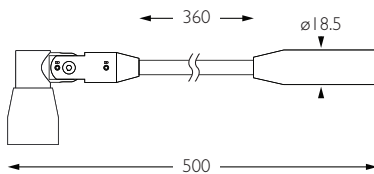

VARIABLE BEAM

Category Interior use only IP20
Material Machined Aluminium
Finish Brushed Aluminium | Black | White | Custom
System Monopoint | LV tracks
Lockable Pan & Tilt
System Power 1.9W
Module Output 140lm
Absolute Output 130lm
LOR 92%
Colour Temperature 3000K | 2700K | *
CRI Ra: 95 **TM-30** Rf: 93 Rg: 99
Optics 12° to 30°
Gear Type Dimmable options available
Weight 115g
Stem Length 360mm | Custom available upon request
 * Please enquire as to the availability of non-standard Colour Temperatures.

Pico S1 Zoom is a discreet 95CRI LED spotlight, based on the minimal aesthetic of the Pico S1, but with the additional benefit of tool-less variable beam technology. The spotlight comes as standard in white, black and brushed aluminium finishes mounted to a 360mm stem. Movement is aided by a low friction bearing rotation and constant torque tilt mechanism, lockable in both pan and tilt. The Precision Lighting Jack Plug system enables the luminaire to be easily disconnected and reconnected to all of Precision Lighting's systems, offering flexibility throughout the product's lifetime. The onboard 24V driver ensures overcurrent protection and is not polarity sensitive. Pico S1 Zoom is machined from aerospace grade 6063-T6 aluminium, delivering a lumen package of 140lm at 1.9W.

Product Photometry independently tested in accordance with LM-79

1.9W 12° 30°			3000K LED	
1m	0.54m	0.21m	911 lx	335 lx
2m	1.07m	0.42m	228 lx	84 lx
3m	1.61m	0.63m	101 lx	37 lx
4m	2.14m	0.84m	57 lx	21 lx
5m	2.68m	1.05m	36 lx	13 lx