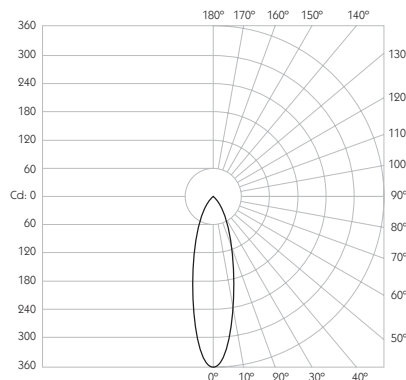

Cut Off: 15°
Glare Comfort Cut Off: 45°

Product Photometry independently tested in accordance with LM-79

IP 20	95 CRI	CE	ETL US
LED	1.6W	3.2V 500mA	PART L
33	0.5m		

Distance (m)	Beam Diameter (m)	Illuminance (lx)
1m	0.21m	1,193 lx
2m	0.42m	298 lx
3m	0.63m	133 lx
4m	0.84m	75 lx
5m	1.05m	48 lx

Colour Temperature 3000K | 2700K | *

CRI Ra: 95 **TM-30** Rf: 93 Rg: 99

Optic 30°

Gear Type Dimmable options available

Gear Location Remote - No access through cutout for dimmable drivers

Weight 52g

* Please enquire as to the availability of non-standard Colour Temperatures

Glare Diagram

Cut Off: 15°
Glare Comfort Cut Off: 45°

Minimo Fixed Square is a miniature recessed LED luminaire providing high performance accent lighting from a compact source. With 95CRI, Minimo Fixed is perfect for use in colour-critical applications. Tool-less, site changeable optics allow flexibility in varying environments. Minimo Fixed is machined from aerospace grade 6063-T6 aluminium, is available as standard in white, black and brushed aluminium finishes, and delivers a lumen package of 140lm at 1.6W.

Product Photometry independently tested in accordance with LM-79

Distance (m)	Beam Diameter (m)	Illuminance (lx)
1m	0.54m	360 lx
2m	1.07m	90 lx
3m	1.61m	40 lx
4m	2.14m	23 lx
5m	2.68m	14 lx

Square Bezel

RS-601-AL-XX9530