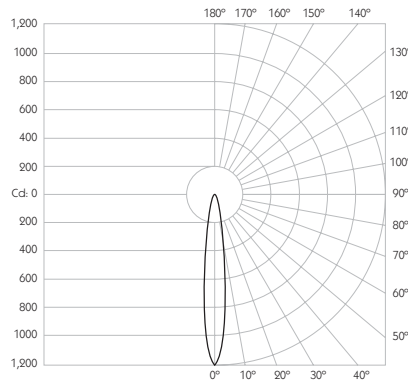

MINIMO FIXED SQUARE

NARROW SPOT

Category Interior use only IP20
Material Machined Aluminium
Finish Brushed Aluminium | Black | White | Custom
Cutout ø33mm
Ceiling Thickness 3 - 25mm
Minimum Ceiling Void 20mm above top of luminaire module
System Power 1.6W
Module Output 140lm **Absolute Output** 125lm
LOR 89%
Glare Cut Off 15°
Glare Comfort Cut Off 45°
Colour Temperature 3000K | 2700K | *
CRI Ra: 95 **TM-30** Rf: 93 Rg: 99
Optic 12°
Gear Type Dimmable options available
Gear Location Remote - No access through cutout for dimmable drivers
Weight 52g

* Please enquire as to the availability of non-standard Colour Temperatures

Glare Diagram

Minimo Fixed Square is a miniature recessed LED luminaire providing high performance accent lighting from a compact source. With 95CRI, Minimo Fixed is perfect for use in colour-critical applications. Tool-less, site changeable optics allow flexibility in varying environments. Minimo Fixed is machined from aerospace grade 6063-T6 aluminium, is available as standard in white, black and brushed aluminium finishes, and delivers a lumen package of 140lm at 1.6W.

Cut Off: 15°
Glare Comfort Cut Off: 45°

Product Photometry independently tested in accordance with LM-79

IP 20	95 CRI	CE	ETL US
LED	1.6W	3.2V 500mA	PART L
33	0.5m		

Distance (m)	Beam Diameter (m)	Illuminance (lx)
1m	0.21m	1,193 lx
2m	0.42m	298 lx
3m	0.63m	133 lx
4m	0.84m	75 lx
5m	1.05m	48 lx

Product Photometry independently tested in accordance with LM-79

Distance (m)	Beam Diameter (m)	Illuminance (lx)
1m	0.54m	360 lx
2m	1.07m	90 lx
3m	1.61m	40 lx
4m	2.14m	23 lx
5m	2.68m	14 lx

Square Bezel

RS-601-AL-XX9530