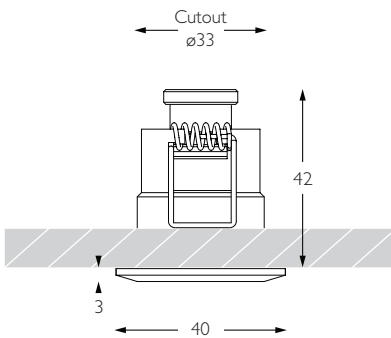

Cut Off: 15°
Glare Comfort Cut Off: 45°

Product Photometry independently tested in accordance with LM-79

IP 20	95 CRI	CE	ETL US
LED	1.6W	3.2V 500mA	PART L
33	0.5m		

Distance (m)	Beam Diameter (m)	Illuminance (lx)
1m	0.21m	1,193 lx
2m	0.42m	298 lx
3m	0.63m	133 lx
4m	0.84m	75 lx
5m	1.05m	48 lx

Cutout ø33mm

Ceiling Thickness 3 - 25mm

Minimum Ceiling Void 20mm above top of luminaire module

System Power 1.6W

Module Output 140lm **Absolute Output** 114lm

LOR 81%

Glare Cut Off 15°

Glare Comfort Cut Off 45°

Glare Diagram

Cut Off: 15°
Glare Comfort Cut Off: 45°

Minimo Fixed Square is a miniature recessed LED luminaire providing high performance accent lighting from a compact source. With 95CRI, Minimo Fixed is perfect for use in colour-critical applications. Tool-less, site changeable optics allow flexibility in varying environments. Minimo Fixed is machined from aerospace grade 6063-T6 aluminium, is available as standard in white, black and brushed aluminium finishes, and delivers a lumen package of 140lm at 1.6W.

Product Photometry independently tested in accordance with LM-79

Distance (m)	Beam Diameter (m)	Illuminance (lx)
1m	0.54m	360 lx
2m	1.07m	90 lx
3m	1.61m	40 lx
4m	2.14m	23 lx
5m	2.68m	14 lx

Square Bezel

RS-601-AL-XX9530