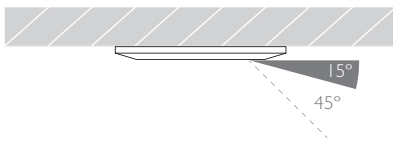

MINIMO FIXED SQUARE

NARROW SPOT

Category Interior use only IP20
Material Machined Aluminium
Finish Brushed Aluminium | Black | White | Custom
Cutout ø33mm
Ceiling Thickness 3 - 25mm
Minimum Ceiling Void 20mm above top of luminaire module
System Power 1.6W
Module Output 140lm **Absolute Output** 125lm
LOR 89%
Glare Cut Off 15°
Glare Comfort Cut Off 45°
Colour Temperature 3000K | 2700K | *
CRI Ra: 95 **TM-30** Rf: 93 Rg: 99
Optic 12°
Gear Type Dimmable options available
Gear Location Remote - No access through cutout for dimmable drivers
Weight 52g

* Please enquire as to the availability of non-standard Colour Temperatures

Glare Diagram

Minimo Fixed Square is a miniature recessed LED luminaire providing high performance accent lighting from a compact source. With 95CRI, Minimo Fixed is perfect for use in colour-critical applications. Tool-less, site changeable optics allow flexibility in varying environments. Minimo Fixed is machined from aerospace grade 6063-T6 aluminium, is available as standard in white, black and brushed aluminium finishes, and delivers a lumen package of 140lm at 1.6W.

Cut Off: 15°
Glare Comfort Cut Off: 45°

Product Photometry independently tested in accordance with LM-79

IP 20	95 CRI	CE	ETL US
LED	1.6W	3.2V 500mA	PART L
33	0.5m		

Distance (m)	Beam Diameter (m)	Illuminance (lx)
1m	0.21m	1,193 lx
2m	0.42m	298 lx
3m	0.63m	133 lx
4m	0.84m	75 lx
5m	1.05m	48 lx

Cutout ø33mm

Ceiling Thickness 3 - 25mm

Minimum Ceiling Void 20mm above top of luminaire module

System Power 1.6W

Module Output 140lm **Absolute Output** 114lm

LOR 81%

Glare Cut Off 15°

Glare Comfort Cut Off 45°