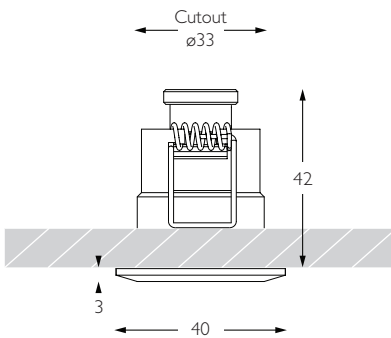

Cut Off: 15°
Glare Comfort Cut Off: 45°

Product Photometry independently tested in accordance with LM-79

IP 20	95 CRI	CE	ETL US
LED	1.6W	3.2V 500mA	PART L
33	0.5m		

Distance (m)	Beam Diameter (m)	Illuminance (lx)
1m	0.21m	1,193 lx
2m	0.42m	298 lx
3m	0.63m	133 lx
4m	0.84m	75 lx
5m	1.05m	48 lx

Ceiling Thickness 3 - 25mm

Minimum Ceiling Void 20mm above top of luminaire module

System Power 1.6W

Module Output 140lm **Absolute Output** 125lm

LOR 89%

Glare Cut Off 15°

Glare Comfort Cut Off 45°

Colour Temperature 3000K | 2700K | *

CRI Ra: 95 **TM-30** Rf: 93 Rg: 99

Optic 60°

Gear Type Dimmable options available

Gear Location Remote - No access through cutout for dimmable drivers

Weight 52g

* Please enquire as to the availability of non-standard Colour Temperatures

Glare Diagram

Cut Off: 15°

Glare Comfort Cut Off: 45°

Minimo Fixed Square is a miniature recessed LED luminaire providing high performance accent lighting from a compact source. With 95CRI, Minimo Fixed is perfect for use in colour-critical applications. Tool-less, site changeable optics allow flexibility in varying environments. Minimo Fixed is machined from aerospace grade 6063-T6 aluminium, is available as standard in white, black and brushed aluminium finishes, and delivers a lumen package of 140lm at 1.6W.