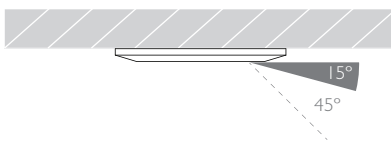

CRI Ra: 95 **TM-30** Rf: 93 Rg: 99

Optic 60°

Gear Type Dimmable options available

Gear Location Remote - No access through cutout for dimmable drivers

Weight 52g

* Please enquire as to the availability of non-standard Colour Temperatures

Glare Diagram

Cut Off: 15°

Glare Comfort Cut Off: 45°

Minimo Fixed Square is a miniature recessed LED luminaire providing high performance accent lighting from a compact source. With 95CRI, Minimo Fixed is perfect for use in colour-critical applications. Tool-less, site changeable optics allow flexibility in varying environments. Minimo Fixed is machined from aerospace grade 6063-T6 aluminium, is available as standard in white, black and brushed aluminium finishes, and delivers a lumen package of 140lm at 1.6W.