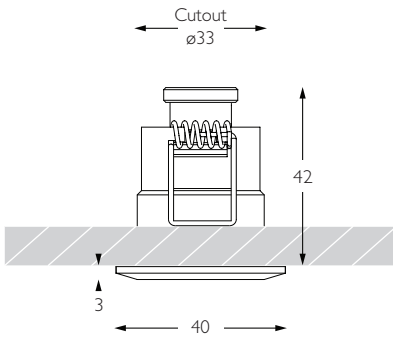

MINIMO FIXED SQUARE

NARROW SPOT

Category Interior use only IP20
Material Machined Aluminium
Finish Brushed Aluminium | Black | White | Custom
Cutout ø33mm
Ceiling Thickness 3 - 25mm
Minimum Ceiling Void 20mm above top of luminaire module
System Power 1.6W
Module Output 140lm **Absolute Output** 125lm
LOR 89%
Glare Cut Off 15°
Glare Comfort Cut Off 45°
Colour Temperature 3000K | 2700K | *
CRI Ra: 95 **TM-30** Rf: 93 Rg: 99
Optic 12°
Gear Type Dimmable options available
Gear Location Remote - No access through cutout for dimmable drivers
Weight 52g

* Please enquire as to the availability of non-standard Colour Temperatures

Glare Diagram

Minimo Fixed Square is a miniature recessed LED luminaire providing high performance accent lighting from a compact source. With 95CRI, Minimo Fixed is perfect for use in colour-critical applications. Tool-less, site changeable optics allow flexibility in varying environments. Minimo Fixed is machined from aerospace grade 6063-T6 aluminium, is available as standard in white, black and brushed aluminium finishes, and delivers a lumen package of 140lm at 1.6W.

Cut Off: 15°
Glare Comfort Cut Off: 45°

Product Photometry independently tested in accordance with LM-79

IP 20	95 CRI	CE	ETL US
LED	1.6W	3.2V 500mA	PART L
33	0.5m		

Distance (m)	Beam Diameter (m)	Illuminance (lx)
1m	0.21m	1,193 lx
2m	0.42m	298 lx
3m	0.63m	133 lx
4m	0.84m	75 lx
5m	1.05m	48 lx

Cutout ø33mm

Ceiling Thickness 3 - 25mm

Minimum Ceiling Void 20mm above top of luminaire module

System Power 1.6W

Module Output 140lm **Absolute Output** 114lm

LOR 81%

Glare Cut Off 15°

Glare Comfort Cut Off 45°