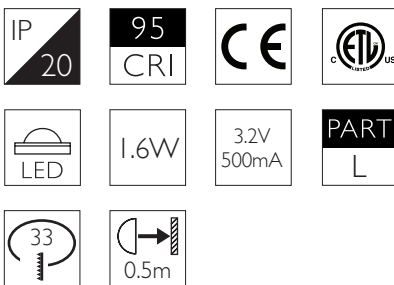

MINIMO FIXED SQUARE

FLOOD

Category Interior use only IP20

Material Machined Aluminium

Finish Brushed Aluminium | Black | White | Custom

Cutout ø33mm

Ceiling Thickness 3 - 25mm

Minimum Ceiling Void 20mm above top of luminaire module

System Power 1.6W

Module Output 140lm   **Absolute Output** 114lm

LOR 81%

Glare Cut Off 15°

Glare Comfort Cut Off 45°

Colour Temperature 3000K | 2700K | *

CRI Ra: 95   **TM-30** Rf: 93 Rg: 99

Optic 30°

Gear Type Dimmable options available

Gear Location Remote - No access through cutout for dimmable drivers

Weight 52g

* Please enquire as to the availability of non-standard Colour Temperatures

Cut Off: 15°
Glare Comfort Cut Off: 45°

Minimo Fixed Square is a miniature recessed LED luminaire providing high performance accent lighting from a compact source. With 95CRI, Minimo Fixed is perfect for use in colour-critical applications. Tool-less, site changeable optics allow flexibility in varying environments. Minimo Fixed is machined from aerospace grade 6063-T6 aluminium, is available as standard in white, black and brushed aluminium finishes, and delivers a lumen package of 140lm at 1.6W.

Product Photometry independently tested in accordance with LM-79

Distance (m)	Beam Diameter (m)	Illuminance (lx)
1m	0.54m	360 lx
2m	1.07m	90 lx
3m	1.61m	40 lx
4m	2.14m	23 lx
5m	2.68m	14 lx

RS-601-AL-XX9530

RS-601-BK-XX9530

RS-601-WH-XX9530