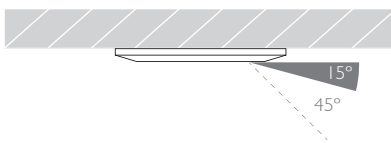

Cut Off: 15°
Glare Comfort Cut Off: 45°

Product Photometry independently tested in accordance with LM-79

IP 20	95 CRI	CE	ETL US
LED	1.6W	3.2V 500mA	PART L
33	0.5m		

Distance (m)	Beam Diameter (m)	Illuminance (lx)
1m	0.21m	1,193 lx
2m	0.42m	298 lx
3m	0.63m	133 lx
4m	0.84m	75 lx
5m	1.05m	48 lx

Cutout ø33mm

Ceiling Thickness 3 - 25mm

Minimum Ceiling Void 20mm above top of luminaire module

System Power 1.6W

Module Output 140lm **Absolute Output** 114lm

LOR 81%

Glare Cut Off 15°

Glare Comfort Cut Off 45°

Colour Temperature 3000K | 2700K | *

CRI Ra: 95 **TM-30** Rf: 93 Rg: 99

Optic 30°

Gear Type Dimmable options available

Gear Location Remote - No access through cutout for dimmable drivers

Weight 52g

* Please enquire as to the availability of non-standard Colour Temperatures

Glare Diagram

Cut Off: 15°
Glare Comfort Cut Off: 45°

Minimo Fixed Square is a miniature recessed LED luminaire providing high performance accent lighting from a compact source. With 95CRI, Minimo Fixed is perfect for use in colour-critical applications. Tool-less, site changeable optics allow flexibility in varying environments. Minimo Fixed is machined from aerospace grade 6063-T6 aluminium, is available as standard in white, black and brushed aluminium finishes, and delivers a lumen package of 140lm at 1.6W.