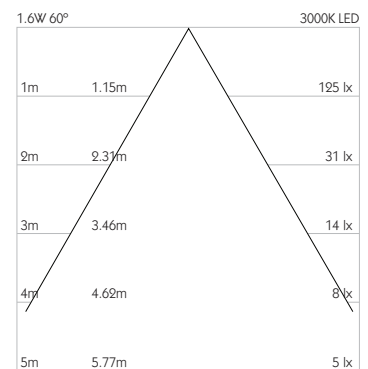

Minimo Fixed Square is a miniature recessed LED luminaire providing high performance accent lighting from a compact source. With 95CRI, Minimo Fixed is perfect for use in colour-critical applications. Tool-less, site changeable optics allow flexibility in varying environments. Minimo Fixed is machined from aerospace grade 6063-T6 aluminium, is available as standard in white, black and brushed aluminium finishes, and delivers a lumen package of 140lm at 1.6W.

Product Photometry independently tested in accordance with LM-79