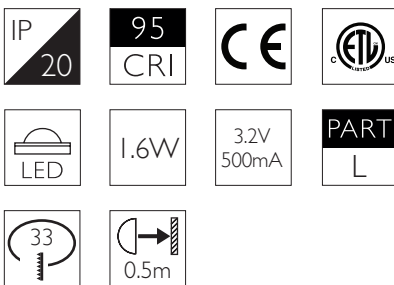

MINIMO FIXED SQUARE

WIDE FLOOD

Category Interior use only IP20

Material Machined Aluminium

Finish Brushed Aluminium | Black | White | Custom

Cutout ø33mm

Ceiling Thickness 3 - 25mm

Minimum Ceiling Void 20mm above top of luminaire module

System Power 1.6W

Module Output 140lm   **Absolute Output** 125lm

LOR 89%

Glare Cut Off 15°

Glare Comfort Cut Off 45°

Colour Temperature 3000K | 2700K | *

CRI Ra: 95   **TM-30** Rf: 93 Rg: 99

Optic 60°

Gear Type Dimmable options available

Gear Location Remote - No access through cutout for dimmable drivers

Weight 52g

* Please enquire as to the availability of non-standard Colour Temperatures

Cut Off: 15°

Glare Comfort Cut Off: 45°

Minimo Fixed Square is a miniature recessed LED luminaire providing high performance accent lighting from a compact source. With 95CRI, Minimo Fixed is perfect for use in colour-critical applications. Tool-less, site changeable optics allow flexibility in varying environments. Minimo Fixed is machined from aerospace grade 6063-T6 aluminium, is available as standard in white, black and brushed aluminium finishes, and delivers a lumen package of 140lm at 1.6W.

Product Photometry independently tested in accordance with LM-79

RS-601-AL-XX9560

RS-601-BK-XX9560

RS-601-WH-XX9560