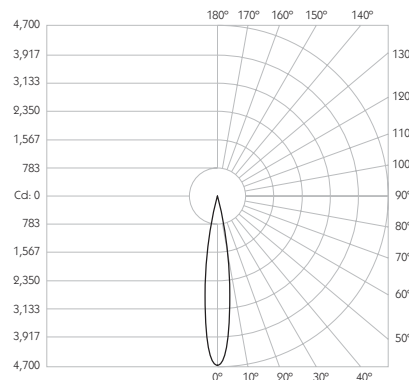

Optical

System Power 6W

Module Output 513lm**

Absolute Output 506lm**

LOR 99%

Glare Cut Off 36°

Glare Comfort Cut Off 80°

** Photometry shown is correct for 3000K module. Please enquire for 2700K module output.

Colour Temperature 2700K | 3000K

CRI 92 Typ

TM-30 Rf: 90 Rg: 99

Beam Angle 15°

Gear Type Dimmable Options Available

Gear Location Remote

Product Photometry independently tested in accordance with LM-79

Distance	Beam Diameter	Footcandle (lx)
1m	0.26m	4,666 lx
2m	0.53m	1,167 lx
3m	0.79m	518 lx
4m	1.05m	292 lx
5m	1.32m	187 lx