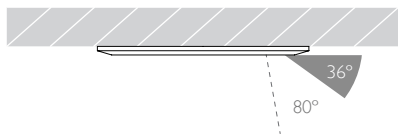

Cut Off: 36°

Glare Comfort Cut Off: 80°

Technical Description

Minimo 11 Fixed is a recessed LED luminaire providing high performance accent lighting from a compact source with minimal glare. Minimo 11 is perfect for use in colour-critical applications with 92CRI delivered from a single source LED module and available in two colour temperatures as standard. Tool-less, site changeable beam angles allow flexibility in varying environments. Machined from aerospace grade 6063-T6 aluminium or brass, Minimo 11 Fixed features a chamfered bezel with a choice of six finishes and an interchangeable chamfered aperture available in three finishes for complete aesthetic integration. Minimo 11 Fixed delivers a lumen package of 513lm at 6W.