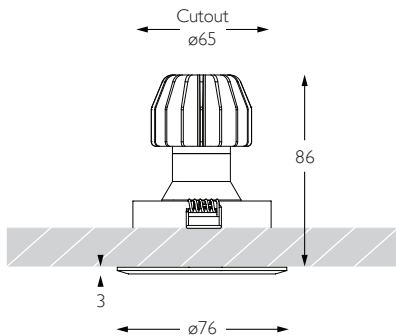

Glare Diagram

Cut Off: 36°

Glare Comfort Cut Off: 80°

Technical Description

Minimo 11 Fixed is a recessed LED luminaire providing high performance accent lighting from a compact source with minimal glare. Minimo 11 is perfect for use in colour-critical applications with 92CRI delivered from a single source LED module and available in two colour temperatures as standard. Tool-less, site changeable beam angles allow flexibility in varying environments. Machined from aerospace grade 6063-T6 aluminium or brass, Minimo 11 Fixed features a chamfered bezel with a choice of six finishes and an interchangeable chamfered aperture available in three finishes for complete aesthetic integration. Minimo 11 Fixed delivers a lumen package of 513lm at 6W.