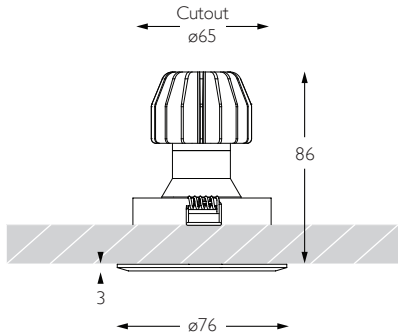

Cut Off: 36°

Glare Comfort Cut Off: 80°

Technical Description

Minimo 11 Fixed is a recessed LED luminaire providing high performance accent lighting from a compact source with minimal glare. Minimo 11 is perfect for use in colour-critical applications with 92CRI delivered from a single source LED module and available in two colour temperatures as standard. Tool-less, site changeable beam angles allow flexibility in varying environments. Machined from aerospace grade 6063-T6 aluminium or brass, Minimo 11 Fixed features a chamfered bezel with a choice of six finishes and an interchangeable chamfered aperture available in three finishes for complete aesthetic integration. Minimo 11 Fixed delivers a lumen package of 513lm at 6W.

Mechanical

Category Interior use only IP20

Material Machined Aluminium | Brass

Configuration Chamfered Aperture

Cutout $\varnothing$ 65mm

Ceiling Thickness 3 - 25mm

Ceiling Void 20mm above module

Weight AL BK WH - 226g | RB PB CH - 255g

Finishes

Bezel Finishes Aluminium | Black | White | Rubbed Bronze | Polished Brass | Chrome | *

Aperture Finishes Black | White | Satin Brass | *

* Please enquire as to the availability of non-standard Finishes

Optical

System Power 6W

Module Output 513lm**

Absolute Output 504lm**

LOR 98%

Glare Cut Off 36°

Glare Comfort Cut Off 80°

** Photometry shown is correct for 3000K module. Please enquire for 2700K module output.

Colour Temperature 2700K | 3000K

CRI 92 Typ

TM-30 Rf: 90 Rg: 99

Beam Angle 11°

Gear Type Dimmable Options Available

Gear Location Remote

Product Photometry independently tested in accordance with LM-79

Distance	Beam Diameter	Illuminance (lx)
1m	0.19m	8,614 lx
2m	0.39m	2,154 lx
3m	0.58m	957 lx
4m	0.77m	538 lx
5m	0.96m	345 lx

Luminaire Code

Bezel Finish

Aperture Finish

CCT

CRI

Beam Angle

RC-605