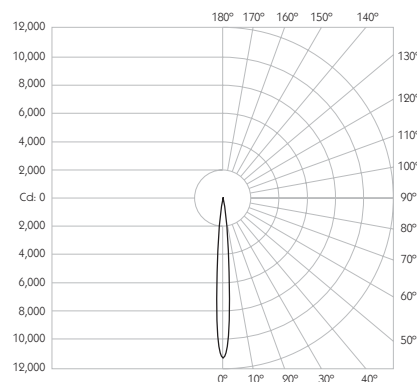

Optical

System Power 6W

Module Output 513lm**

Absolute Output 506lm**

LOR 99%

Glare Cut Off 36°

Glare Comfort Cut Off 80°

** Photometry shown is correct for 3000K module. Please enquire for 2700K module output.

Colour Temperature 2700K | 3000K

CRI 92 Typ

TM-30 Rf: 90 Rg: 99

Beam Angle 9°

Gear Type Dimmable Options Available

Gear Location Remote

Product Photometry independently tested in accordance with LM-79

Distance	Beam Diameter	Illuminance (lx)
1m	0.16m	11,214 lx
2m	0.31m	2,804 lx
3m	0.47m	1,246 lx
4m	0.63m	701 lx
5m	0.79m	449 lx