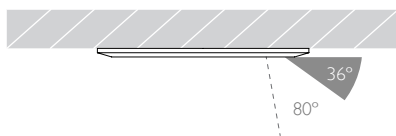

Glare Diagram

Cut Off: 36°

Glare Comfort Cut Off: 80°

Technical Description

Minimo 11 Fixed is a recessed LED luminaire providing high performance accent lighting from a compact source with minimal glare. Minimo 11 is perfect for use in colour-critical applications with 92CRI delivered from a single source LED module and available in two colour temperatures as standard. Tool-less, site changeable beam angles allow flexibility in varying environments. Machined from aerospace grade 6063-T6 aluminium or brass, Minimo 11 Fixed features a chamfered bezel with a choice of six finishes and an interchangeable chamfered aperture available in three finishes for complete aesthetic integration. Minimo 11 Fixed delivers a lumen package of 513lm at 6W.