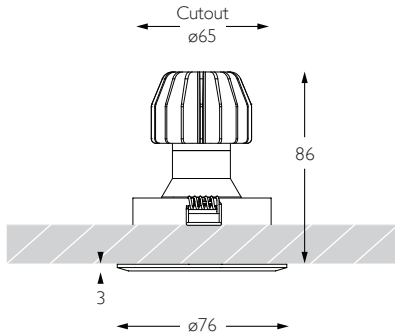

WIDE FLOOD | CHAMFERED BEZEL