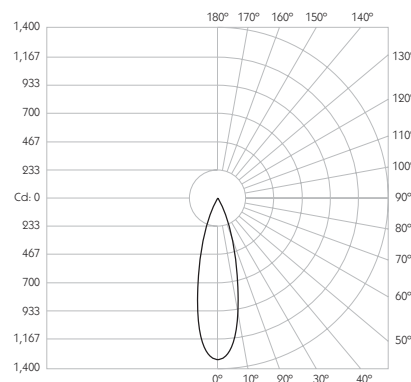

Optical

System Power 6W

Module Output 513lm**

Absolute Output 439lm**

LOR 86%

Glare Cut Off 36°

Glare Comfort Cut Off 80°

** Photometry shown is correct for 3000K module. Please enquire for 2700K module output.

Colour Temperature 2700K | 3000K

CRI 92 Typ

TM-30 Rf: 90 Rg: 99

Beam Angle 25°

Gear Type Dimmable Options Available

Gear Location Remote

Product Photometry independently tested in accordance with LM-79

Distance (m)	Beam Diameter (m)	3000K LED Illuminance (lx)
1m	0.44m	1,416 lx
2m	0.89m	354 lx
3m	1.33m	157 lx
4m	1.77m	89 lx
5m	2.22m	57 lx