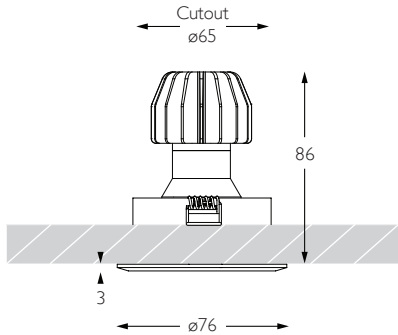

92

92 CRI

Beam Angle

25

25° Flood

RC-607

WIDE FLOOD | CHAMFERED BEZEL

Glare Diagram