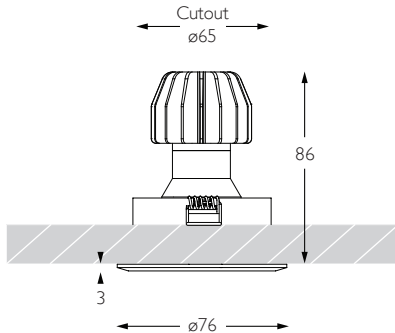

MINIMO 11 | IP54 FIXED

Luminaires
spec sheet RC-607

ULTRA NARROW SPOT | CHAMFERED BEZEL

Glare Diagram

Cut Off: 36°

Glare Comfort Cut Off: 80°

Technical Description

Minimo 11 Fixed is an IP54 rated recessed LED luminaire providing high performance accent lighting from a compact source with minimal glare. Minimo 11 is perfect for use in colour-critical applications with 92CRI delivered from a single source LED module and available in two colour temperatures as standard. Tool-less, site changeable beam angles allow flexibility in varying environments. Machined from aerospace grade 6063-T6 aluminium or brass, Minimo 11 Fixed features a chamfered bezel with a choice of six finishes and an interchangeable chamfered aperture available in three finishes for complete aesthetic integration. Minimo 11 Fixed delivers a lumen package of 513lm at 6W.