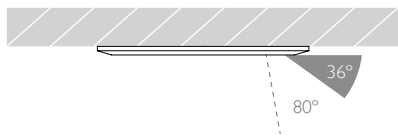

92

92 CRI

Beam Angle

25

25° Flood

RC-607

WIDE FLOOD | CHAMFERED BEZEL

Glare Diagram