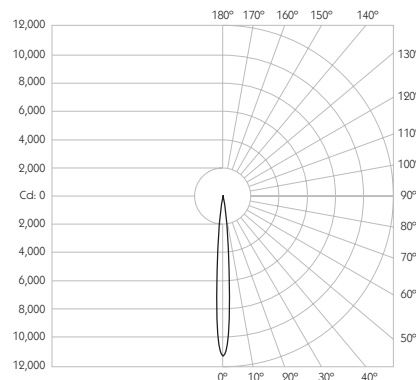

Optical

System Power 6W

Module Output 513lm**

Absolute Output 506lm**

LOR 99%

Glare Cut Off 36°

Glare Comfort Cut Off 80°

** Photometry shown is correct for 3000K module. Please enquire for 2700K module output.

Colour Temperature 2700K | 3000K

CRI 92 Typ

TM-30 Rf: 90 Rg: 99

Beam Angle 9°

Gear Type Dimmable Options Available

Gear Location Remote

Product Photometry independently tested in accordance with LM-79

Distance	Beam Diameter	Illuminance (lx)
1m	0.16m	11,214 lx
2m	0.31m	2,804 lx
3m	0.47m	1,246 lx
4m	0.63m	701 lx
5m	0.79m	449 lx