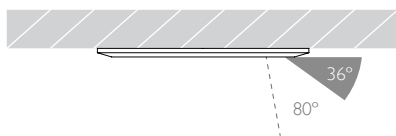

Glare Diagram

Cut Off: 36°

Glare Comfort Cut Off: 80°