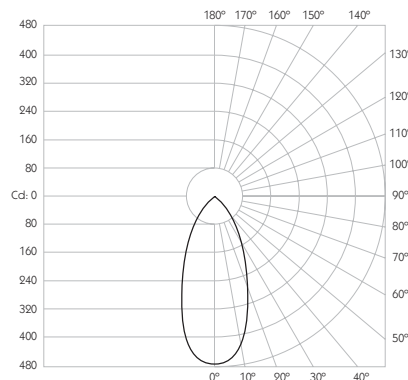

Optical

System Power 6W

Module Output 513lm**

Absolute Output 420lm**

LOR 82%

Glare Cut Off 36°

Glare Comfort Cut Off 80°

** Photometry shown is correct for 3000K module. Please enquire for 2700K module output.

Colour Temperature 2700K | 3000K

CRI 92 Typ

TM-30 Rf: 90 Rg: 99

Beam Angle 45°

Gear Type Dimmable Options Available

Gear Location Remote

Product Photometry independently tested in accordance with LM-79

Luminaire Code