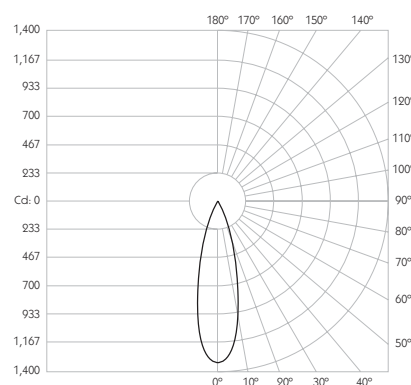

Optical

System Power 6W

Module Output 513lm**

Absolute Output 439lm**

LOR 86%

Glare Cut Off 36°

Glare Comfort Cut Off 80°

** Photometry shown is correct for 3000K module. Please enquire for 2700K module output.

Colour Temperature 2700K | 3000K

CRI 92 Typ

TM-30 Rf: 90 Rg: 99

Beam Angle 25°

Gear Type Dimmable Options Available

Gear Location Remote

Product Photometry independently tested in accordance with LM-79

Luminaire Code