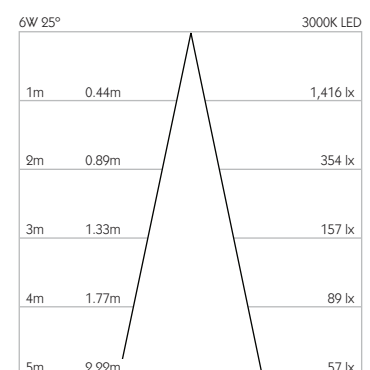

Optical

System Power 6W

Module Output 513lm**

Absolute Output 439lm**

LOR 86%

Glare Cut Off 36°

Glare Comfort Cut Off 80°

** Photometry shown is correct for 3000K module. Please enquire for 2700K module output.

Colour Temperature 2700K | 3000K

CRI 92 Typ

TM-30 Rf: 90 Rg: 99

Beam Angle 25°

Gear Type Dimmable Options Available

Gear Location Remote

Product Photometry independently tested in accordance with LM-79

Luminaire Code