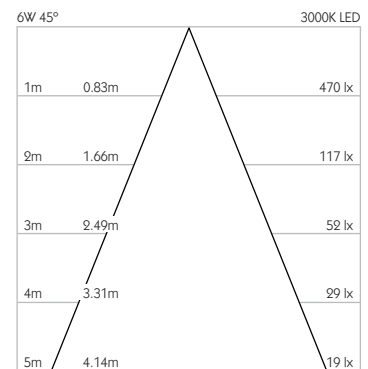

Colour Temperature 2700K | 3000K

CRI 92 Typ

TM-30 Rf: 90 Rg: 99

Beam Angle 45°

Gear Type Dimmable Options Available

Gear Location Remote

Product Photometry independently tested in accordance with LM-79

Luminaire Code