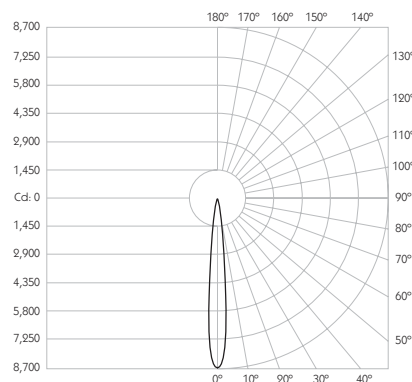

Optical

System Power 6W

Module Output 513lm**

Absolute Output 504lm**

LOR 98%

Glare Cut Off 36°

Glare Comfort Cut Off 80°

** Photometry shown is correct for 3000K module. Please enquire for 2700K module output.

Colour Temperature 2700K | 3000K

CRI 92 Typ

TM-30 Rf: 90 Rg: 99

Beam Angle 11°

Gear Type Dimmable Options Available

Gear Location Remote

Product Photometry independently tested in accordance with LM-79

Distance	Beam Diameter	Illuminance (lx)
1m	0.19m	8,614 lx
2m	0.39m	2,154 lx
3m	0.58m	957 lx
4m	0.77m	538 lx
5m	0.96m	345 lx