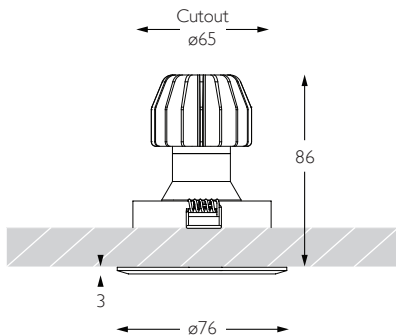

Glare Diagram

Cut Off: 36°

Glare Comfort Cut Off: 80°

Technical Description

Minimo 11 Fixed is an IP54 rated recessed LED luminaire providing high performance accent lighting from a compact source with minimal glare. Minimo 11 is perfect for use in colour-critical applications with 92CRI delivered from a single source LED module and available in two colour temperatures as standard. Tool-less, site changeable beam angles allow flexibility in varying environments. Machined from aerospace grade 6063-T6 aluminium or brass, Minimo 11 Fixed features a chamfered bezel with a choice of six finishes and an interchangeable chamfered aperture available in three finishes for complete aesthetic integration. Minimo 11 Fixed delivers a lumen package of 513lm at 6W.