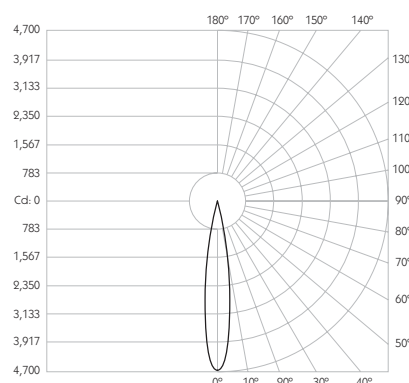

Optical

System Power 6W

Module Output 513lm**

Absolute Output 506lm**

LOR 99%

Glare Cut Off 36°

Glare Comfort Cut Off 80°

** Photometry shown is correct for 3000K module. Please enquire for 2700K module output.

Colour Temperature 2700K | 3000K

CRI 92 Typ

TM-30 Rf: 90 Rg: 99

Beam Angle 15°

Gear Type Dimmable Options Available

Gear Location Remote

Product Photometry independently tested in accordance with LM-79

Distance	Beam Diameter	Footcandle (lx)
1m	0.26m	4,666 lx
2m	0.53m	1,167 lx
3m	0.79m	518 lx
4m	1.05m	292 lx
5m	1.32m	187 lx