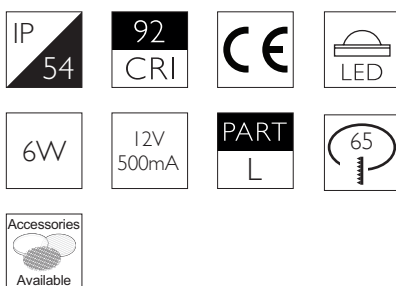

FLOOD | CHAMFERED BEZEL

Cut Off: 36°

Glare Comfort Cut Off: 80°

Technical Description

Minimo 11 Fixed is an IP54 rated recessed LED luminaire providing high performance accent lighting from a compact source with minimal glare. Minimo 11 is perfect for use in colour-critical applications with 92CRI delivered from a single source LED module and available in two colour temperatures as standard. Tool-less, site changeable beam angles allow flexibility in varying environments. Machined from aerospace grade 6063-T6 aluminium or brass, Minimo 11 Fixed features a chamfered bezel with a choice of six finishes and an interchangeable chamfered aperture available in three finishes for complete aesthetic integration. Minimo 11 Fixed delivers a lumen package of 513lm at 6W.

Mechanical

Category Interior use only IP54

Material Machined Aluminium | Brass

Configuration Chamfered Aperture

Cutout $\varnothing$ 65mm

Ceiling Thickness 3 - 25mm

Ceiling Void 20mm above module

Weight AL BK WH - 241g | RB PB CH - 270g

Finishes

Bezel Finishes Aluminium | Black | White | Rubbed Bronze | Polished Brass | Chrome | *

Aperture Finishes Black | White | Satin Brass | *

* Please enquire as to the availability of non-standard Finishes

Optical

System Power 6W

Module Output 513lm**

Absolute Output 439lm**

LOR 86%

Glare Cut Off 36°

Glare Comfort Cut Off 80°

** Photometry shown is correct for 3000K module. Please enquire for 2700K module output.

Colour Temperature 2700K | 3000K

CRI 92 Typ

TM-30 Rf: 90 Rg: 99

Beam Angle 25°

Gear Type Dimmable Options Available

Gear Location Remote

Product Photometry independently tested in accordance with LM-79

Luminaire Code

RC-607

Bezel Finish

AL	Brushed Aluminium
WH	White
BK	Black
RB	Rubbed Bronze
PB	Polished Brass
CH	Polished Chrome

Aperture Finish