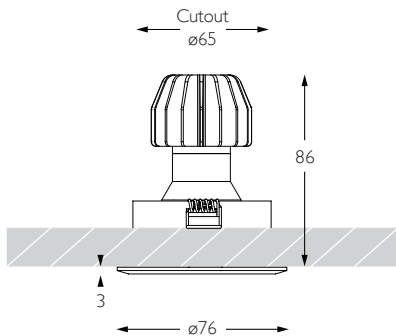

CRI

92 92 CRI

Beam Angle

15 15° Spot

RC-607

92

15

FLOOD | CHAMFERED BEZEL