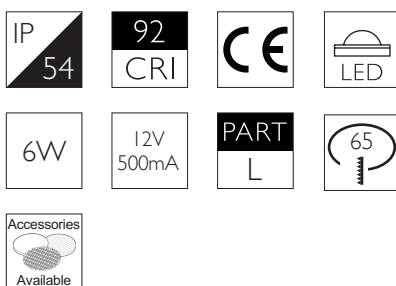

SPOT | CHAMFERED BEZEL

Cut Off: 36°

Glare Comfort Cut Off: 80°

Technical Description

Minimo 11 Fixed is an IP54 rated recessed LED luminaire providing high performance accent lighting from a compact source with minimal glare. Minimo 11 is perfect for use in colour-critical applications with 92CRI delivered from a single source LED module and available in two colour temperatures as standard. Tool-less, site changeable beam angles allow flexibility in varying environments. Machined from aerospace grade 6063-T6 aluminium or brass, Minimo 11 Fixed features a chamfered bezel with a choice of six finishes and an interchangeable chamfered aperture available in three finishes for complete aesthetic integration. Minimo 11 Fixed delivers a lumen package of 513lm at 6W.

Mechanical

Category Interior use only IP54

Material Machined Aluminium | Brass

Configuration Chamfered Aperture

Cutout $\varnothing$ 65mm

Ceiling Thickness 3 - 25mm

Ceiling Void 20mm above module

Weight AL BK WH - 241g | RB PB CH - 270g

Finishes

Bezel Finishes Aluminium | Black | White | Rubbed Bronze | Polished Brass | Chrome | *

Aperture Finishes Black | White | Satin Brass | *

* Please enquire as to the availability of non-standard Finishes

Optical

System Power 6W

Module Output 513lm**

Absolute Output 506lm**

LOR 99%

Glare Cut Off 36°

Glare Comfort Cut Off 80°

** Photometry shown is correct for 3000K module. Please enquire for 2700K module output.

Colour Temperature 2700K | 3000K

CRI 92 Typ

TM-30 Rf: 90 Rg: 99

Beam Angle 15°

Gear Type Dimmable Options Available

Gear Location Remote

Product Photometry independently tested in accordance with LM-79

Distance	Beam Diameter	Footcandle (lx)
1m	0.26m	4,666 lx
2m	0.53m	1,167 lx
3m	0.79m	518 lx
4m	1.05m	292 lx
5m	1.32m	187 lx

Luminaire Code

RC-607

Bezel Finish