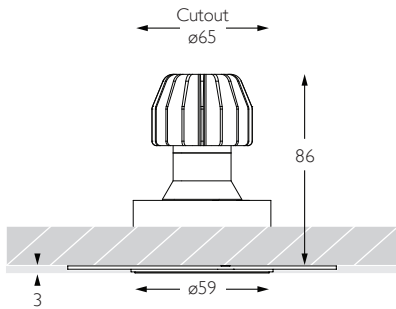

Beam Angle

25 25° Flood

RCT-608

92

25

PRECISION
LIGHTING

SALES@PRECISIONLIGHTING.CO.UK
WWW.PRECISIONLIGHTING.CO.UK

42 RIVERSIDE ROAD
LONDON SW17 0BA
t. +44 (0) 20 8947 6616
f. +44 (0) 20 8286 6626

MINIMO 11 | IP54 FIXED

Luminaires
spec sheet RCT-608

WIDE FLOOD | TRIMLESS | PINHOLE APERTURE

Glare Diagram

Cut Off: 44°

Glare Comfort Cut Off: 90°

Technical Description

Minimo 11 Fixed is an IP54 recessed LED luminaire providing high performance accent lighting from a compact source with minimal glare. Minimo 11 is perfect for use in colour-critical applications with 92CRI delivered from a single source LED module and available in two colour temperatures as standard. Tool-less, site changeable beam angles allow flexibility in varying environments. Machined from 6063-T6 aluminium, Minimo 11 Fixed Trimless features a 33mm pinhole aperture for a minimal and extremely low glare solution. Minimo 11 Fixed delivers a lumen package of 513lm at 6W.