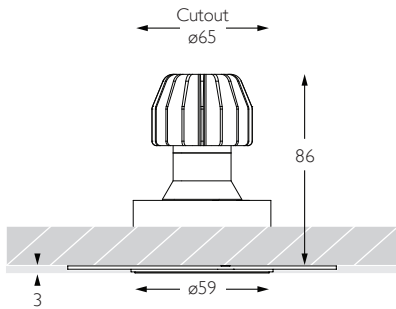

42 RIVERSIDE ROAD
LONDON SW17 0BA
t. +44 (0) 20 8947 6616
f. +44 (0) 20 8286 6626

MINIMO 11 | IP54 FIXED

Luminaires
spec sheet RCT-608

NARROW SPOT | TRIMLESS | PINHOLE APERTURE

Glare Diagram

Cut Off: 44°

Glare Comfort Cut Off: 90°