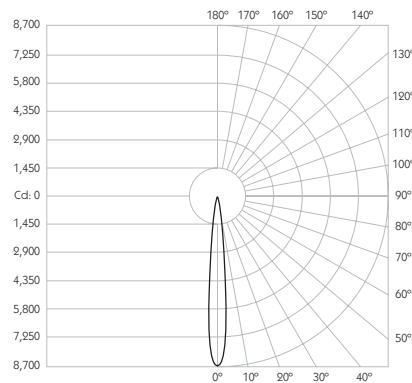

Glare Cut Off 44°

Glare Comfort Cut Off 90°

** Photometry shown is correct for 3000K module. Please enquire for 2700K module output.

Colour Temperature 2700K | 3000K

CRI 92 Typ

TM-30 Rf: 90 Rg: 99

Beam Angle 11°

Gear Type Dimmable Options Available

Gear Location Remote

Product Photometry independently tested in accordance with LM-79

Distance (m)	Beam Diameter (m)	Footcandle (lx)
1m	0.19m	8,614 lx
2m	0.39m	2,154 lx
3m	0.58m	957 lx
4m	0.77m	538 lx
5m	0.96m	345 lx