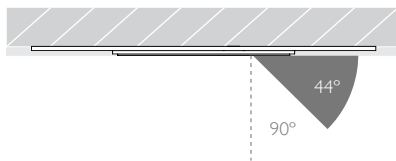

42 RIVERSIDE ROAD
LONDON SW17 0BA
t. +44 (0) 20 8947 6616
f. +44 (0) 20 8286 6626

MINIMO 11 | IP54 FIXED

Luminaires
spec sheet RCT-608

NARROW SPOT | TRIMLESS | PINHOLE APERTURE

Glare Diagram

Cut Off: 44°

Glare Comfort Cut Off: 90°