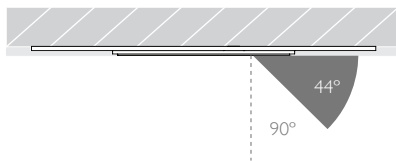

MINIMO 11 | IP54 FIXED

Luminaires
spec sheet RCT-608

ULTRA NARROW SPOT | TRIMLESS | PINHOLE APERTURE

Glare Diagram

Cut Off: 44°

Glare Comfort Cut Off: 90°

Technical Description

Minimo 11 Fixed is an IP54 recessed LED luminaire providing high performance accent lighting from a compact source with minimal glare. Minimo 11 is perfect for use in colour-critical applications with 92CRI delivered from a single source LED module and available in two colour temperatures as standard. Tool-less, site changeable beam angles allow flexibility in varying environments. Machined from 6063-T6 aluminium, Minimo 11 Fixed Trimless features a 33mm pinhole aperture for a minimal and extremely low glare solution. Minimo 11 Fixed delivers a lumen package of 513lm at 6W.