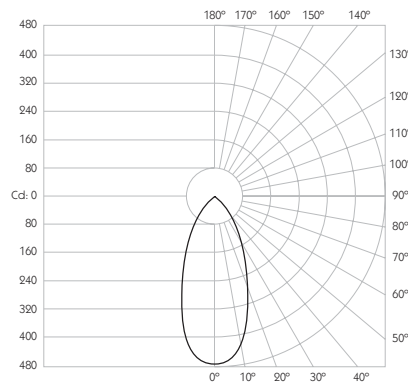

Optical

System Power 6W

Module Output 513lm**

Absolute Output 420lm**

LOR 82%

Glare Cut Off 44°

Glare Comfort Cut Off 90°

** Photometry shown is correct for 3000K module. Please enquire for 2700K module output.

Colour Temperature 2700K | 3000K

CRI 92 Typ

TM-30 Rf: 90 Rg: 99

Beam Angle 45°

Gear Type Dimmable Options Available

Gear Location Remote

Product Photometry independently tested in accordance with LM-79