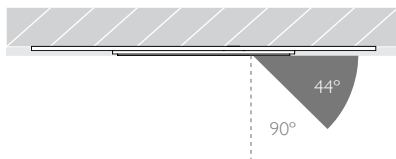

42 RIVERSIDE ROAD
LONDON SW17 0BA

t. +44 (0) 20 8947 6616
f. +44 (0) 20 8286 6626

MINIMO 11 | IP54 FIXED

Luminaires
spec sheet RCT-608

SPOT | TRIMLESS | PINHOLE APERTURE

Glare Diagram

Cut Off: 44°

Glare Comfort Cut Off: 90°