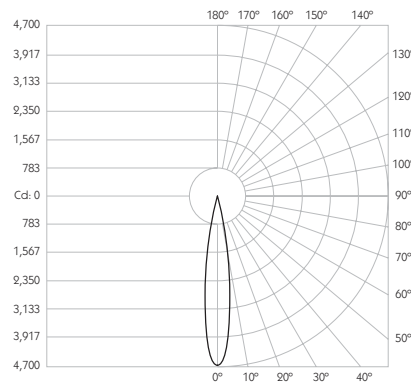

Optical

System Power 6W

Module Output 513lm**

Absolute Output 506lm**

LOR 99%

Glare Cut Off 44°

Glare Comfort Cut Off 90°

** Photometry shown is correct for 3000K module. Please enquire for 2700K module output.

Colour Temperature 2700K | 3000K

CRI 92 Typ

TM-30 Rf: 90 Rg: 99

Beam Angle 15°

Gear Type Dimmable Options Available

Gear Location Remote

Product Photometry independently tested in accordance with LM-79