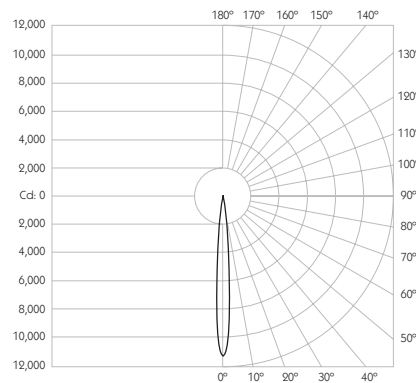

Glare Cut Off 44°

Glare Comfort Cut Off 90°

** Photometry shown is correct for 3000K module. Please enquire for 2700K module output.

Colour Temperature 2700K | 3000K

CRI 92 Typ

TM-30 Rf: 90 Rg: 99

Beam Angle 9°

Gear Type Dimmable Options Available

Gear Location Remote

Product Photometry independently tested in accordance with LM-79

Distance	Beam Diameter	Illuminance (lx)
1m	0.16m	11,214 lx
2m	0.31m	2,804 lx
3m	0.47m	1,246 lx
4m	0.63m	701 lx
5m	0.79m	449 lx