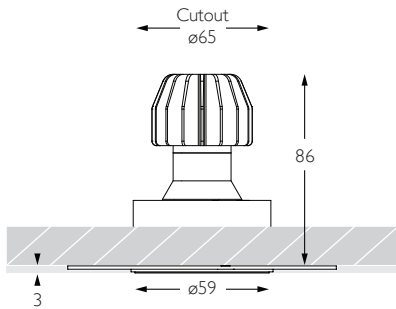

MINIMO 11 | IP54 FIXED

Luminaires
spec sheet RCT-608

ULTRA NARROW SPOT | TRIMLESS | PINHOLE APERTURE

Glare Diagram

Cut Off: 44°

Glare Comfort Cut Off: 90°

Technical Description

Minimo 11 Fixed is an IP54 recessed LED luminaire providing high performance accent lighting from a compact source with minimal glare. Minimo 11 is perfect for use in colour-critical applications with 92CRI delivered from a single source LED module and available in two colour temperatures as standard. Tool-less, site changeable beam angles allow flexibility in varying environments. Machined from 6063-T6 aluminium, Minimo 11 Fixed Trimless features a 33mm pinhole aperture for a minimal and extremely low glare solution. Minimo 11 Fixed delivers a lumen package of 513lm at 6W.