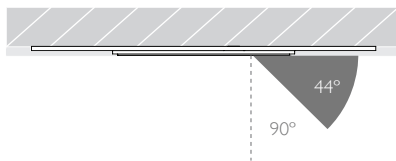

MINIMO 11 | IP54 FIXED

Luminaires
spec sheet RCT-608

FLOOD | TRIMLESS | PINHOLE APERTURE

Glare Diagram

Cut Off: 44°

Glare Comfort Cut Off: 90°

Technical Description

Minimo 11 Fixed is an IP54 recessed LED luminaire providing high performance accent lighting from a compact source with minimal glare. Minimo 11 is perfect for use in colour-critical applications with 92CRI delivered from a single source LED module and available in two colour temperatures as standard. Tool-less, site changeable beam angles allow flexibility in varying environments. Machined from 6063-T6 aluminium, Minimo 11 Fixed Trimless features a 33mm pinhole aperture for a minimal and extremely low glare solution. Minimo 11 Fixed delivers a lumen package of 513lm at 6W.