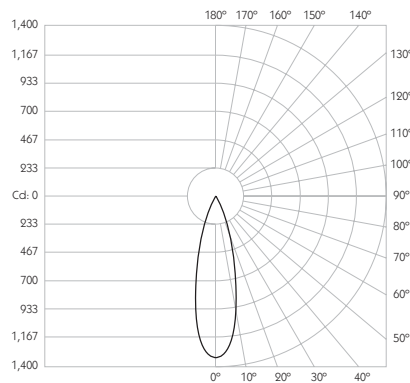

Glare Cut Off 44°

Glare Comfort Cut Off 90°

** Photometry shown is correct for 3000K module. Please enquire for 2700K module output.

Colour Temperature 2700K | 3000K

CRI 92 Typ

TM-30 Rf: 90 Rg: 99

Beam Angle 25°

Gear Type Dimmable Options Available

Gear Location Remote

Product Photometry independently tested in accordance with LM-79

Distance	Beam Diameter	Footcandle (lx)
1m	0.44m	1,416 lx
2m	0.89m	354 lx
3m	1.33m	157 lx
4m	1.77m	89 lx
5m	2.22m	57 lx