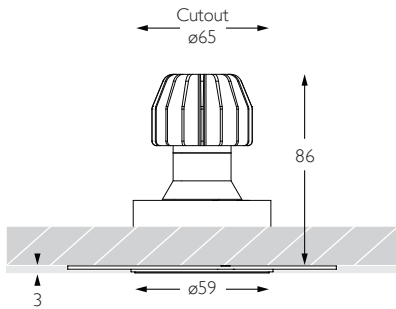

42 RIVERSIDE ROAD
LONDON SW17 0BA

t. +44 (0) 20 8947 6616
f. +44 (0) 20 8286 6626

MINIMO 11 | IP54 FIXED

Luminaires
spec sheet RCT-608

SPOT | TRIMLESS | PINHOLE APERTURE

Glare Diagram

Cut Off: 44°

Glare Comfort Cut Off: 90°