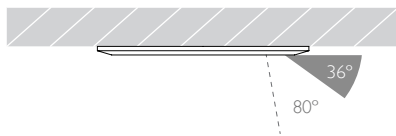

Glare Diagram

Cut Off: 36°

Glare Comfort Cut Off: 80°

Technical Description

Minimo 11 Adjustable is a compact recessed LED luminaire offering full adjustability with 360° pan and 35° tilt without breaking the ceiling line. Minimo 11 is perfect for use in colour-critical applications with 92CRI delivered from a single source LED module and available in two colour temperatures as standard. Tool-less, site changeable beam angles allow flexibility in varying environments. Machined from aerospace grade 6063-T6 aluminium or brass, Minimo 11 Adjustable features a chamfered bezel with a choice of six finishes and an interchangeable decorative aperture available in three finishes for complete aesthetic integration. Minimo 11 Adjustable delivers a lumen package of 513lm at 6W.