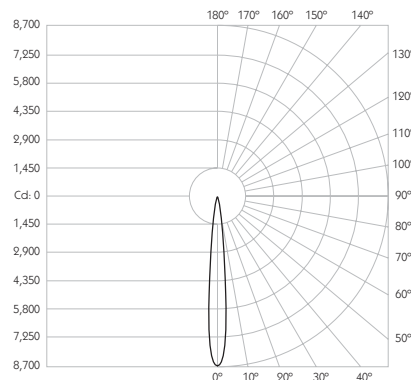

Optical

System Power 6W

Module Output 513lm**

Absolute Output 504lm**

LOR 98%

Glare Cut Off 36°

Glare Comfort Cut Off 80°

** Photometry shown is correct for 3000K module. Please enquire for 2700K module output.

Colour Temperature 2700K | 3000K

CRI 92 Typ

TM-30 Rf: 90 Rg: 99

Beam Angle 11°

Gear Type Dimmable Options Available

Gear Location Remote

Product Photometry independently tested in accordance with LM-79

Distance	Beam Diameter	Illuminance (lx)
1m	0.19m	8,614 lx
2m	0.39m	2,154 lx
3m	0.58m	957 lx
4m	0.77m	538 lx
5m	0.96m	345 lx