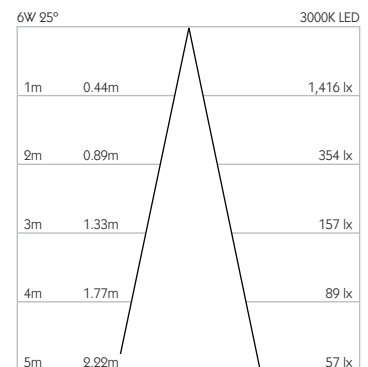

Optical

System Power 6W

Module Output 513lm**

Absolute Output 439lm**

LOR 86%

Glare Cut Off 36°

Glare Comfort Cut Off 80°

** Photometry shown is correct for 3000K module. Please enquire for 2700K module output.

Colour Temperature 2700K | 3000K

CRI 92 Typ

TM-30 Rf: 90 Rg: 99

Beam Angle 25°

Gear Type Dimmable Options Available

Gear Location Remote

Product Photometry independently tested in accordance with LM-79

Luminaire Code