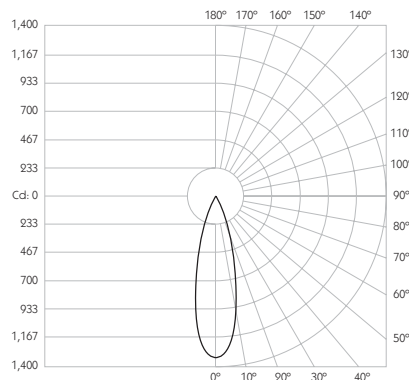

Optical

System Power 6W

Module Output 513lm**

Absolute Output 439lm**

LOR 86%

Glare Cut Off 36°

Glare Comfort Cut Off 80°

** Photometry shown is correct for 3000K module. Please enquire for 2700K module output.

Colour Temperature 2700K | 3000K

CRI 92 Typ

TM-30 Rf: 90 Rg: 99

Beam Angle 25°

Gear Type Dimmable Options Available

Gear Location Remote

Product Photometry independently tested in accordance with LM-79

Luminaire Code