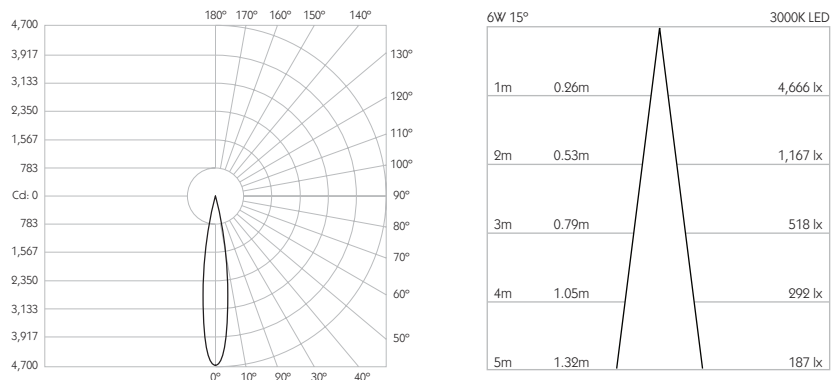

Optical

System Power 6W
Module Output 513lm**
Absolute Output 506lm**
LOR 99%
Glare Cut Off 36°
Glare Comfort Cut Off 80°
Colour Temperature 2700K | 3000K
CRI 92 Typ
TM-30 Rf: 90 Rg: 99
Beam Angle 15°
Gear Type Dimmable Options Available
Gear Location Remote
** Photometry shown is correct for 3000K module. Please enquire for 2700K module output.

Product Photometry independently tested in accordance with LM-79