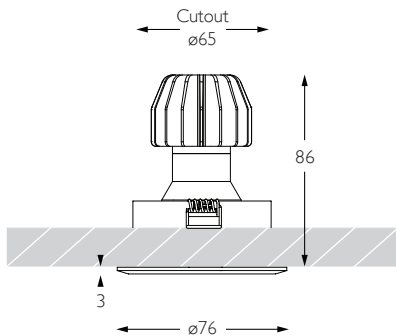

92

92 CRI

Beam Angle

25

25° Flood

RC-623

MINIMO 11 | ADJUSTABLE

Luminaires
spec sheet RC-623

WIDE FLOOD | CHAMFERED BEZEL

Glare Diagram

Cut Off: 36°

Glare Comfort Cut Off: 80°

Technical Description

Minimo 11 Adjustable is a compact recessed LED luminaire offering full adjustability with 360° pan and 35° tilt without breaking the ceiling line. Minimo 11 is perfect for use in colour-critical applications with 92CRI delivered from a single source LED module and available in two colour temperatures as standard. Tool-less, site changeable beam angles allow flexibility in varying environments. Machined from aerospace grade 6063-T6 aluminium or brass, Minimo 11 Adjustable features a chamfered bezel with a choice of six finishes and an interchangeable decorative aperture available in three finishes for complete aesthetic integration. Minimo 11 Adjustable delivers a lumen package of 513lm at 6W.