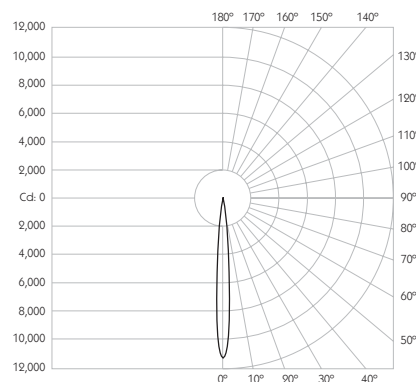

Optical

System Power 6W

Module Output 513lm**

Absolute Output 506lm**

LOR 99%

Glare Cut Off 36°

Glare Comfort Cut Off 80°

** Photometry shown is correct for 3000K module. Please enquire for 2700K module output.

Colour Temperature 2700K | 3000K

CRI 92 Typ

TM-30 Rf: 90 Rg: 99

Beam Angle 9°

Gear Type Dimmable Options Available

Gear Location Remote

Product Photometry independently tested in accordance with LM-79

Distance	Beam Diameter	Illuminance (lx)
1m	0.16m	11,214 lx
2m	0.31m	2,804 lx
3m	0.47m	1,246 lx
4m	0.63m	701 lx
5m	0.79m	449 lx