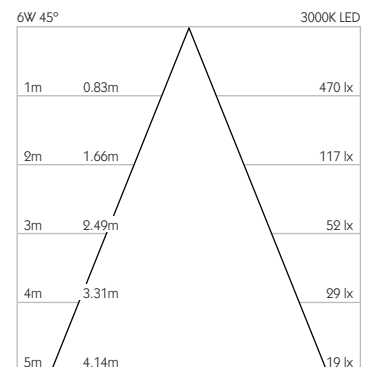

Colour Temperature 2700K | 3000K

CRI 92 Typ

TM-30 Rf: 90 Rg: 99

Beam Angle 45°

Gear Type Dimmable Options Available

Gear Location Remote

Product Photometry independently tested in accordance with LM-79

Luminaire Code