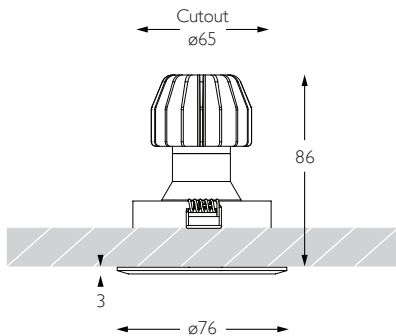

MINIMO 11 | ADJUSTABLE

Luminaires
spec sheet RC-623

ULTRA NARROW SPOT | CHAMFERED BEZEL

Glare Diagram

Cut Off: 36°

Glare Comfort Cut Off: 80°

Technical Description

Minimo 11 Adjustable is a compact recessed LED luminaire offering full adjustability with 360° pan and 35° tilt without breaking the ceiling line. Minimo 11 is perfect for use in colour-critical applications with 92CRI delivered from a single source LED module and available in two colour temperatures as standard. Tool-less, site changeable beam angles allow flexibility in varying environments. Machined from aerospace grade 6063-T6 aluminium or brass, Minimo 11 Adjustable features a chamfered bezel with a choice of six finishes and an interchangeable decorative aperture available in three finishes for complete aesthetic integration. Minimo 11 Adjustable delivers a lumen package of 513lm at 6W.