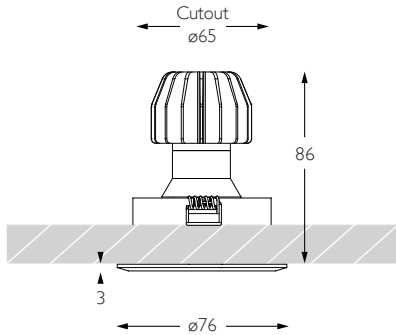

Glare Diagram

Cut Off: 36°

Glare Comfort Cut Off: 80°

Technical Description

Minimo 11 Adjustable is a compact recessed LED luminaire offering full adjustability with 360° pan and 35° tilt without breaking the ceiling line. Minimo 11 is perfect for use in colour-critical applications with 92CRI delivered from a single source LED module and available in two colour temperatures as standard. Tool-less, site changeable beam angles allow flexibility in varying environments. Machined from aerospace grade 6063-T6 aluminium or brass, Minimo 11 Adjustable features a chamfered bezel with a choice of six finishes and an interchangeable decorative aperture available in three finishes for complete aesthetic integration. Minimo 11 Adjustable delivers a lumen package of 513lm at 6W.