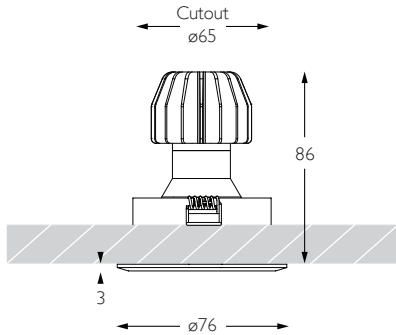

FLOOD | CHAMFERED BEZEL