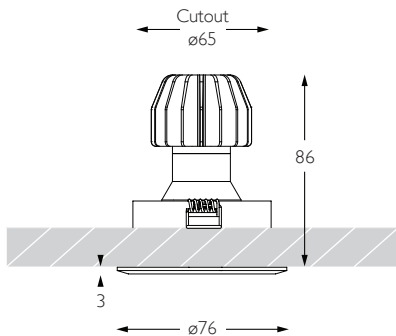

Glare Diagram

Cut Off: 36°

Glare Comfort Cut Off: 80°

Technical Description

Minimo 11 Adjustable is a compact recessed LED luminaire offering full adjustability with 360° pan and 35° tilt without breaking the ceiling line. Minimo 11 is perfect for use in colour-critical applications with 92CRI delivered from a single source LED module and available in two colour temperatures as standard. Tool-less, site changeable beam angles allow flexibility in varying environments. Machined from aerospace grade 6063-T6 aluminium or brass, Minimo 11 Adjustable features a chamfered bezel with a choice of six finishes and an interchangeable decorative aperture available in three finishes for complete aesthetic integration. Minimo 11 Adjustable delivers a lumen package of 513lm at 6W.