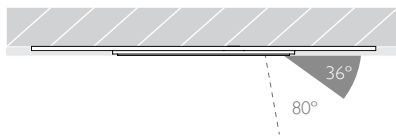

92 92 CRI

Beam Angle

15 15° Spot

RCT-623	-	-	92	15
---------	---	---	----	----

MINIMO 11 | ADJUSTABLE

Luminaires
spec sheet RCT-623

FLOOD | TRIMLESS

Glare Diagram

Cut Off: 36°

Glare Comfort Cut Off: 80°

Technical Description

Minimo 11 Adjustable is a compact recessed LED luminaire offering full adjustability with 360° pan and 35° tilt without breaking the ceiling line. Minimo 11 is perfect for use in colour-critical applications with 92CRI delivered from a single source LED module and available in two colour temperatures as standard. Tool-less, site changeable beam angles allow flexibility in varying environments. Machined from aerospace grade 6063-T6 aluminium, Minimo 11 Adjustable Trimless offers a very discreet appearance and an interchangeable chamfered insert available with a choice of three finishes for complete architectural integration. Minimo 11 Adjustable delivers a lumen package of 513lm at 6W.