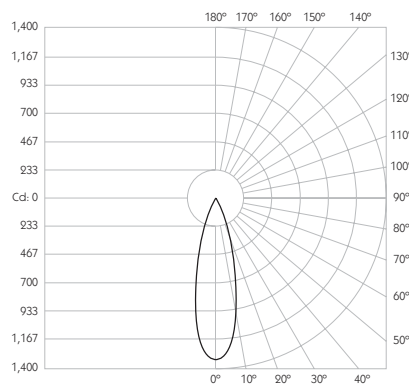

LOR 86%

Glare Cut Off 36°

Glare Comfort Cut Off 80°

** Photometry shown is correct for 3000K module. Please enquire for 2700K module output.

Colour Temperature 2700K | 3000K

CRI 92 Typ

TM-30 Rf: 90 Rg: 99

Beam Angle 25°

Gear Type Dimmable Options Available

Gear Location Remote

Product Photometry independently tested in accordance with LM-79

Beam Angle	Beam Diameter (m)	Beam Area (m²)	Illuminance (lx)
25°	0.44	0.15	1,416 lx
25°	0.89	0.78	354 lx
25°	1.33	1.77	157 lx
25°	1.77	3.14	89 lx
25°	2.22	4.88	57 lx