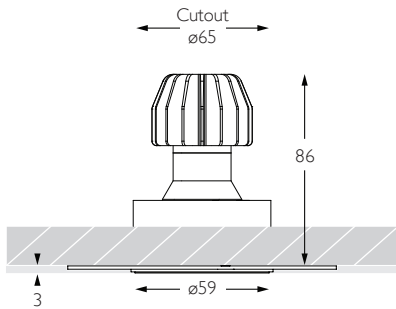

92 92 CRI

Beam Angle

15 15° Spot

RCT-623	-	-	92	15
---------	---	---	----	----

MINIMO 11 | ADJUSTABLE

Luminaires
spec sheet RCT-623

FLOOD | TRIMLESS

Glare Diagram

Cut Off: 36°

Glare Comfort Cut Off: 80°

Technical Description

Minimo 11 Adjustable is a compact recessed LED luminaire offering full adjustability with 360° pan and 35° tilt without breaking the ceiling line. Minimo 11 is perfect for use in colour-critical applications with 92CRI delivered from a single source LED module and available in two colour temperatures as standard. Tool-less, site changeable beam angles allow flexibility in varying environments. Machined from aerospace grade 6063-T6 aluminium, Minimo 11 Adjustable Trimless offers a very discreet appearance and an interchangeable chamfered insert available with a choice of three finishes for complete architectural integration. Minimo 11 Adjustable delivers a lumen package of 513lm at 6W.