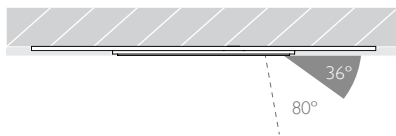

Glare Diagram

Cut Off: 36°

Glare Comfort Cut Off: 80°