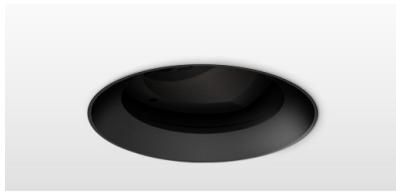

Minimo 11 Adjustable is a compact recessed LED luminaire offering full adjustability with 360° pan and 35° tilt without breaking the ceiling line. Minimo 11 is perfect for use in colour-critical applications with 92CRI delivered from a single source LED module and available in two colour temperatures as standard. Tool-less, site changeable beam angles allow flexibility in varying environments. Machined from aerospace grade 6063-T6 aluminium, Minimo 11 Adjustable Trimless offers a very discreet appearance and an interchangeable chamfered insert available with a choice of three finishes for complete architectural integration. Minimo 11 Adjustable delivers a lumen package of 513lm at 6W.

92 92 CRI

Beam Angle

11 11° Narrow Spot

RCT-623	-	-	92	11
---------	---	---	----	----

PRECISION
LIGHTING

SALES@PRECISIONLIGHTING.CO.UK

WWW.PRECISIONLIGHTING.CO.UK

42 RIVERSIDE ROAD
LONDON SW17 0BA

t. +44 (0) 20 8947 6616
f. +44 (0) 20 8286 6626

SPOT | TRIMLESS

Glare Diagram

Cut Off: 36°

Glare Comfort Cut Off: 80°

Technical Description

Minimo 11 Adjustable is a compact recessed LED luminaire offering full adjustability with 360° pan and 35° tilt without breaking the ceiling line. Minimo 11 is perfect for use in colour-critical applications with 92CRI delivered from a single source LED module and available in two colour temperatures as standard. Tool-less, site changeable beam angles allow flexibility in varying environments. Machined from aerospace grade 6063-T6 aluminium, Minimo 11 Adjustable Trimless offers a very discreet appearance and an interchangeable chamfered insert available with a choice of three finishes for complete architectural integration. Minimo 11 Adjustable delivers a lumen package of 513lm at 6W.