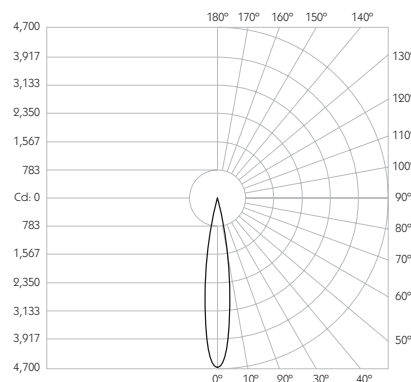

LOR 99%

Glare Cut Off 36°

Glare Comfort Cut Off 80°

** Photometry shown is correct for 3000K module. Please enquire for 2700K module output.

Colour Temperature 2700K | 3000K

CRI 92 Typ

TM-30 Rf: 90 Rg: 99

Beam Angle 15°

Gear Type Dimmable Options Available

Gear Location Remote

Product Photometry independently tested in accordance with LM-79

Distance	Beam Diameter	3000K LED Illuminance (lx)
1m	0.26m	4,666 lx
2m	0.53m	1,167 lx
3m	0.79m	518 lx
4m	1.05m	292 lx
5m	1.32m	187 lx