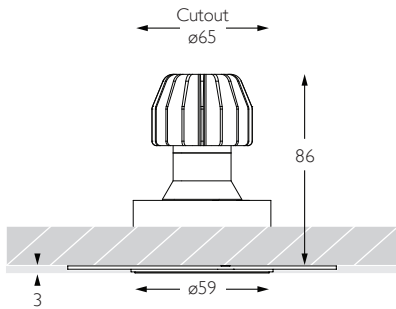

MINIMO 11 | ADJUSTABLE

Luminaires
spec sheet RCT-623

WIDE FLOOD | TRIMLESS