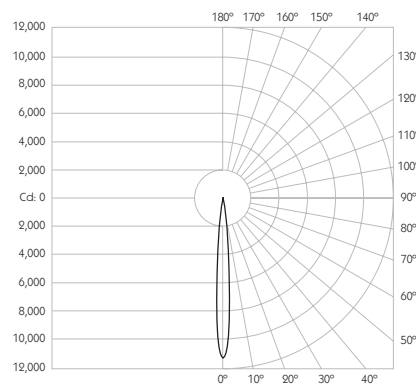

LOR 99%

Glare Cut Off 36°

Glare Comfort Cut Off 80°

** Photometry shown is correct for 3000K module. Please enquire for 2700K module output.

Colour Temperature 2700K | 3000K

CRI 92 Typ

TM-30 Rf: 90 Rg: 99

Beam Angle 9°

Gear Type Dimmable Options Available

Gear Location Remote

Product Photometry independently tested in accordance with LM-79

Distance	Beam Diameter	Illuminance (lx)
1m	0.16m	11,214 lx
2m	0.31m	2,804 lx
3m	0.47m	1,246 lx
4m	0.63m	701 lx
5m	0.79m	449 lx