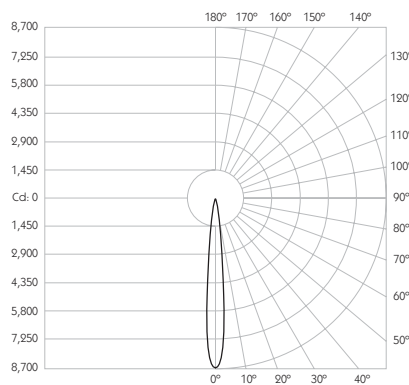

LOR 98%

Glare Cut Off 36°

Glare Comfort Cut Off 80°

** Photometry shown is correct for 3000K module. Please enquire for 2700K module output.

Colour Temperature 2700K | 3000K

CRI 92 Typ

TM-30 Rf: 90 Rg: 99

Beam Angle 11°

Gear Type Dimmable Options Available

Gear Location Remote

Product Photometry independently tested in accordance with LM-79

Distance	Beam Diameter	Illuminance (lx)
1m	0.19m	8,614 lx
2m	0.39m	2,154 lx
3m	0.58m	957 lx
4m	0.77m	538 lx
5m	0.96m	345 lx