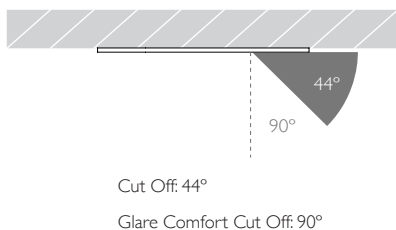

Glare Diagram