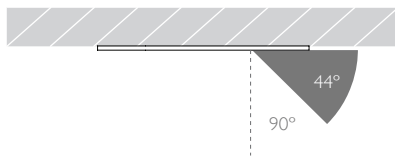

Cut Off: 44°

Glare Comfort Cut Off: 90°

Technical Description

Minimo 11 Adjustable is a compact recessed LED luminaire offering full adjustability with 360° pan and 35° tilt without breaking the ceiling line. Minimo 11 is perfect for use in colour-critical applications with 92CRI delivered from a single source LED module and available in two colour temperatures as standard. Tool-less, site changeable beam angles allow flexibility in varying environments. Machined from aerospace grade 6063-T6 aluminium, Minimo 11 Adjustable features a flat, discreet bezel and 33mm pinhole aperture for a minimal and extremely low glare solution. Minimo 11 Adjustable delivers a lumen package of 513lm at 6W.