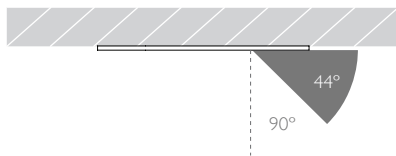

MINIMO 11 | ADJUSTABLE

Luminaires
spec sheet RCD-624

ULTRA NARROW SPOT | FLAT BEZEL | PINHOLE APERTURE

Glare Diagram

Cut Off: 44°

Glare Comfort Cut Off: 90°

Technical Description

Minimo 11 Adjustable is a compact recessed LED luminaire offering full adjustability with 360° pan and 35° tilt without breaking the ceiling line. Minimo 11 is perfect for use in colour-critical applications with 92CRI delivered from a single source LED module and available in two colour temperatures as standard. Tool-less, site changeable beam angles allow flexibility in varying environments. Machined from aerospace grade 6063-T6 aluminium, Minimo 11 Adjustable features a flat, discreet bezel and 33mm pinhole aperture for a minimal and extremely low glare solution. Minimo 11 Adjustable delivers a lumen package of 513lm at 6W.