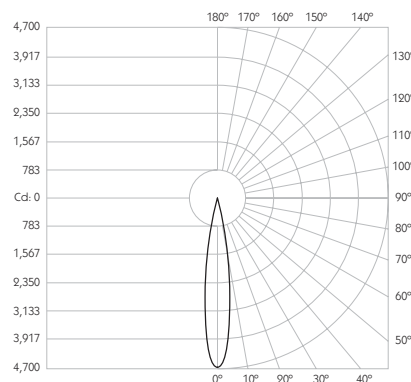

LOR 99%

Glare Cut Off 44°

Glare Comfort Cut Off 90°

** Photometry shown is correct for 3000K module. Please enquire for 2700K module output.

Colour Temperature 2700K | 3000K

CRI 92 Typ

TM-30 Rf: 90 Rg: 99

Beam Angle 15°

Gear Type Dimmable Options Available

Gear Location Remote

Product Photometry independently tested in accordance with LM-79

Distance	Beam Diameter	Beam Angle	Footcandle (lx)
1m	0.26m	15°	4,666 lx
2m	0.53m	15°	1,167 lx
3m	0.79m	15°	518 lx
4m	1.05m	15°	292 lx
5m	1.32m	15°	187 lx