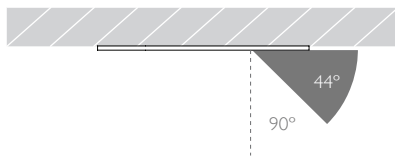

MINIMO 11 | ADJUSTABLE

Luminaires
spec sheet RCD-624

FLOOD | FLAT BEZEL | PINHOLE APERTURE

Glare Diagram

Cut Off: 44°

Glare Comfort Cut Off: 90°

Technical Description

Minimo 11 Adjustable is a compact recessed LED luminaire offering full adjustability with 360° pan and 35° tilt without breaking the ceiling line. Minimo 11 is perfect for use in colour-critical applications with 92CRI delivered from a single source LED module and available in two colour temperatures as standard. Tool-less, site changeable beam angles allow flexibility in varying environments. Machined from aerospace grade 6063-T6 aluminium, Minimo 11 Adjustable features a flat, discreet bezel and 33mm pinhole aperture for a minimal and extremely low glare solution. Minimo 11 Adjustable delivers a lumen package of 513lm at 6W.