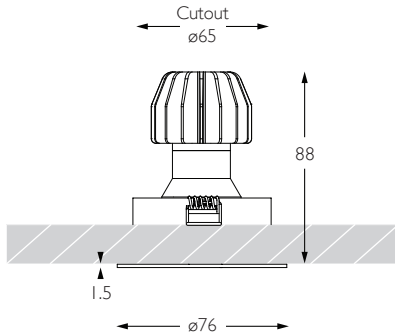

Beam Angle

15 15° Spot

RCD-624

92

15

PRECISION
LIGHTING

SALES@PRECISIONLIGHTING.CO.UK
WWW.PRECISIONLIGHTING.CO.UK

42 RIVERSIDE ROAD
LONDON SW17 0BA
t. +44 (0) 20 8947 6616
f. +44 (0) 20 8286 6626

MINIMO 11 | ADJUSTABLE

Luminaires
spec sheet RCD-624

FLOOD | FLAT BEZEL | PINHOLE APERTURE

Glare Diagram

Cut Off: 44°

Glare Comfort Cut Off: 90°

Technical Description

Minimo 11 Adjustable is a compact recessed LED luminaire offering full adjustability with 360° pan and 35° tilt without breaking the ceiling line. Minimo 11 is perfect for use in colour-critical applications with 92CRI delivered from a single source LED module and available in two colour temperatures as standard. Tool-less, site changeable beam angles allow flexibility in varying environments. Machined from aerospace grade 6063-T6 aluminium, Minimo 11 Adjustable features a flat, discreet bezel and 33mm pinhole aperture for a minimal and extremely low glare solution. Minimo 11 Adjustable delivers a lumen package of 513lm at 6W.