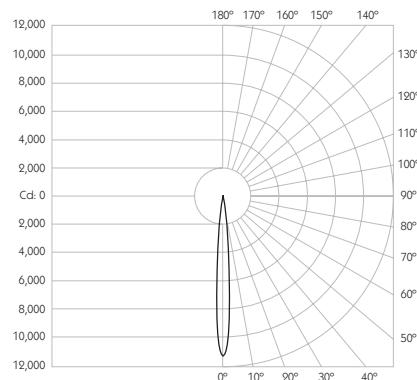

Weight 221g

Finishes

Finishes Black | White *

* Please enquire as to the availability of non-standard Finishes

Optical

System Power 6W

Module Output 513lm**

Absolute Output 506lm**

LOR 99%

Glare Cut Off 44°

Glare Comfort Cut Off 90°

** Photometry shown is correct for 3000K module. Please enquire for 2700K module output.

Colour Temperature 2700K | 3000K

CRI 92 Typ

TM-30 Rf: 90 Rg: 99

Beam Angle 9°

Gear Type Dimmable Options Available

Gear Location Remote

Product Photometry independently tested in accordance with LM-79

Distance	Beam Diameter	Footcandle (lx)
1m	0.16m	11,214 lx
2m	0.31m	2,804 lx
3m	0.47m	1,246 lx
4m	0.63m	701 lx
5m	0.79m	449 lx