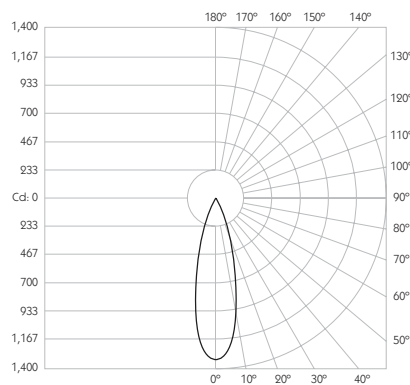

LOR 86%

Glare Cut Off 44°

Glare Comfort Cut Off 90°

** Photometry shown is correct for 3000K module. Please enquire for 2700K module output.

Colour Temperature 2700K | 3000K

CRI 92 Typ

TM-30 Rf: 90 Rg: 99

Beam Angle 25°

Gear Type Dimmable Options Available

Gear Location Remote

Product Photometry independently tested in accordance with LM-79

Distance	Beam Diameter	Footcandle (lx)
1m	0.44m	1,416 lx
2m	0.89m	354 lx
3m	1.33m	157 lx
4m	1.77m	89 lx
5m	2.22m	57 lx