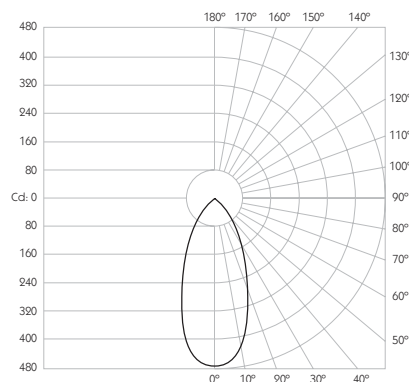

Optical

System Power 6W

Module Output 513lm**

Absolute Output 420lm**

LOR 82%

Glare Cut Off 44°

Glare Comfort Cut Off 90°

** Photometry shown is correct for 3000K module. Please enquire for 2700K module output.

Colour Temperature 2700K | 3000K

CRI 92 Typ

TM-30 Rf: 90 Rg: 99

Beam Angle 45°

Gear Type Dimmable Options Available

Gear Location Remote

Product Photometry independently tested in accordance with LM-79