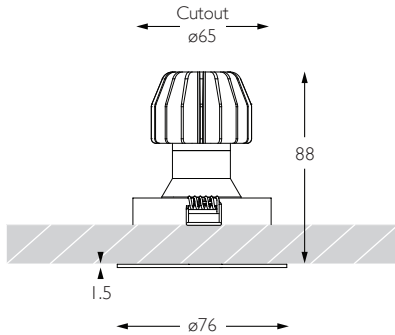

MINIMO 11 | ADJUSTABLE

Luminaires
spec sheet RCD-624

NARROW SPOT | FLAT BEZEL | PINHOLE APERTURE