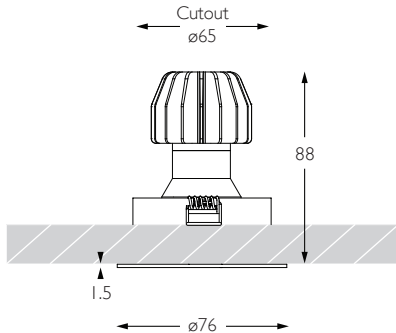

42 RIVERSIDE ROAD
LONDON SW17 0BA

t. +44 (0) 20 8947 6616
f. +44 (0) 20 8286 6626

Version 10.16

MINIMO 11 | ADJUSTABLE

Luminaires
spec sheet RCD-624

WIDE FLOOD | FLAT BEZEL | PINHOLE APERTURE

Glare Diagram

Cut Off: 44°

Glare Comfort Cut Off: 90°

Technical Description

Minimo 11 Adjustable is a compact recessed LED luminaire offering full adjustability with 360° pan and 35° tilt without breaking the ceiling line. Minimo 11 is perfect for use in colour-critical applications with 92CRI delivered from a single source LED module and available in two colour temperatures as standard. Tool-less, site changeable beam angles allow flexibility in varying environments. Machined from aerospace grade 6063-T6 aluminium, Minimo 11 Adjustable features a flat, discreet bezel and 33mm pinhole aperture for a minimal and extremely low glare solution. Minimo 11 Adjustable delivers a lumen package of 513lm at 6W.