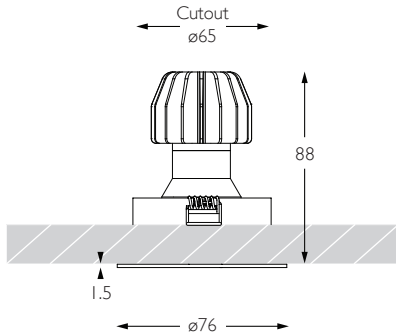

MINIMO 11 | ADJUSTABLE

Luminaires
spec sheet RCD-624

ULTRA NARROW SPOT | FLAT BEZEL | PINHOLE APERTURE

Glare Diagram

Cut Off: 44°

Glare Comfort Cut Off: 90°

Technical Description

Minimo 11 Adjustable is a compact recessed LED luminaire offering full adjustability with 360° pan and 35° tilt without breaking the ceiling line. Minimo 11 is perfect for use in colour-critical applications with 92CRI delivered from a single source LED module and available in two colour temperatures as standard. Tool-less, site changeable beam angles allow flexibility in varying environments. Machined from aerospace grade 6063-T6 aluminium, Minimo 11 Adjustable features a flat, discreet bezel and 33mm pinhole aperture for a minimal and extremely low glare solution. Minimo 11 Adjustable delivers a lumen package of 513lm at 6W.