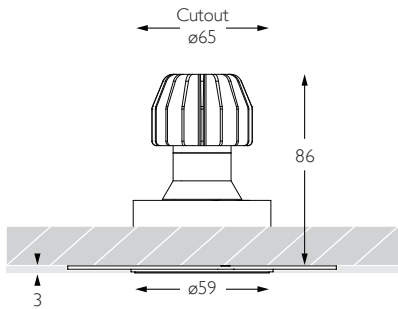

MINIMO 11 | ADJUSTABLE

Luminaires
spec sheet RCT-624

ULTRA NARROW SPOT | TRIMLESS | PINHOLE APERTURE

Glare Diagram

Cut Off: 44°

Glare Comfort Cut Off: 90°

Technical Description

Minimo 11 Adjustable is a compact recessed LED luminaire offering full adjustability with 360° pan and 35° tilt without breaking the ceiling line. Minimo 11 is perfect for use in colour-critical applications with 92CRI delivered from a single source LED module and available in two colour temperatures as standard. Tool-less, site changeable beam angles allow flexibility in varying environments. Machined from aerospace grade 6063-T6 aluminium, Minimo 11 Adjustable Trimless features a 33mm pinhole aperture for a minimal and extremely low glare solution. Minimo 11 Adjustable delivers a lumen package of 513lm at 6W.