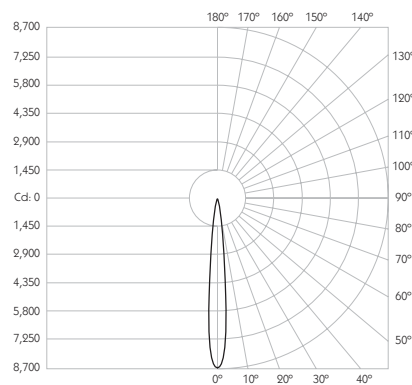

LOR 98%

Glare Cut Off 44°

Glare Comfort Cut Off 90°

** Photometry shown is correct for 3000K module. Please enquire for 2700K module output.

Colour Temperature 2700K | 3000K

CRI 92 Typ

TM-30 Rf: 90 Rg: 99

Beam Angle 11°

Gear Type Dimmable Options Available

Gear Location Remote

Product Photometry independently tested in accordance with LM-79

Distance	Beam Diameter	Illuminance (lx)
1m	0.19m	8,614 lx
2m	0.39m	2,154 lx
3m	0.58m	957 lx
4m	0.77m	538 lx
5m	0.96m	345 lx