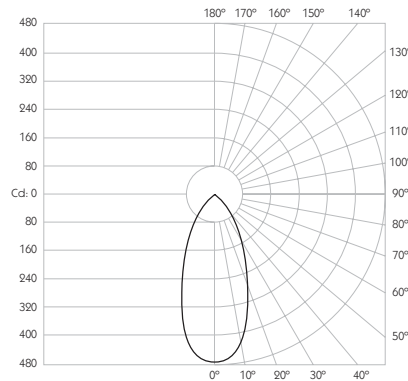

Optical

System Power 6W

Module Output 513lm**

Absolute Output 420lm**

LOR 82%

Glare Cut Off 44°

Glare Comfort Cut Off 90°

** Photometry shown is correct for 3000K module. Please enquire for 2700K module output.

Colour Temperature 2700K | 3000K

CRI 92 Typ

TM-30 Rf: 90 Rg: 99

Beam Angle 45°

Gear Type Dimmable Options Available

Gear Location Remote

Product Photometry independently tested in accordance with LM-79