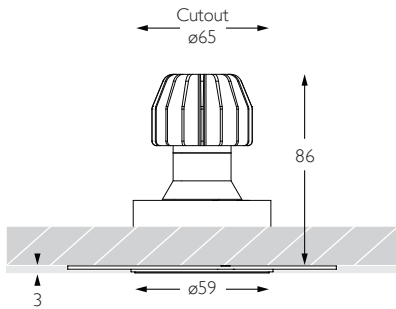

SPOT | TRIMLESS | PINHOLE APERTURE

Glare Diagram

Cut Off: 44°

Glare Comfort Cut Off: 90°

Technical Description

Minimo 11 Adjustable is a compact recessed LED luminaire offering full adjustability with 360° pan and 35° tilt without breaking the ceiling line. Minimo 11 is perfect for use in colour-critical applications with 92CRI delivered from a single source LED module and available in two colour temperatures as standard. Tool-less, site changeable beam angles allow flexibility in varying environments. Machined from aerospace grade 6063-T6 aluminium, Minimo 11 Adjustable Trimless features a 33mm pinhole aperture for a minimal and extremely low glare solution. Minimo 11 Adjustable delivers a lumen package of 513lm at 6W.