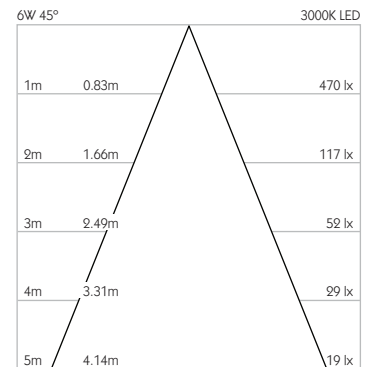

Optical

System Power 6W

Module Output 513lm**

Absolute Output 420lm**

LOR 82%

Glare Cut Off 44°

Glare Comfort Cut Off 90°

** Photometry shown is correct for 3000K module. Please enquire for 2700K module output.

Colour Temperature 2700K | 3000K

CRI 92 Typ

TM-30 Rf: 90 Rg: 99

Beam Angle 45°

Gear Type Dimmable Options Available

Gear Location Remote

Product Photometry independently tested in accordance with LM-79