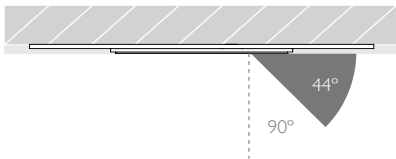

42 RIVERSIDE ROAD
LONDON SW17 0BA

t. +44 (0) 20 8947 6616
f. +44 (0) 20 8286 6626

MINIMO 11 | ADJUSTABLE

Luminaires
spec sheet RCT-624

WIDE FLOOD | TRIMLESS | PINHOLE APERTURE

Glare Diagram

Cut Off: 44°

Glare Comfort Cut Off: 90°