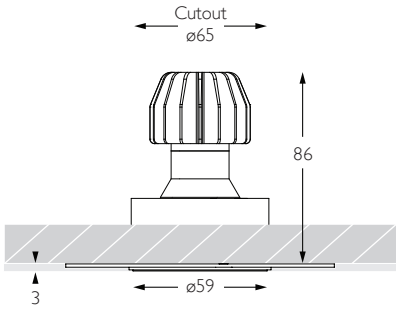

42 RIVERSIDE ROAD
LONDON SW17 0BA

t. +44 (0) 20 8947 6616
f. +44 (0) 20 8286 6626

MINIMO 11 | ADJUSTABLE

Luminaires
spec sheet RCT-624

WIDE FLOOD | TRIMLESS | PINHOLE APERTURE

Glare Diagram

Cut Off: 44°

Glare Comfort Cut Off: 90°