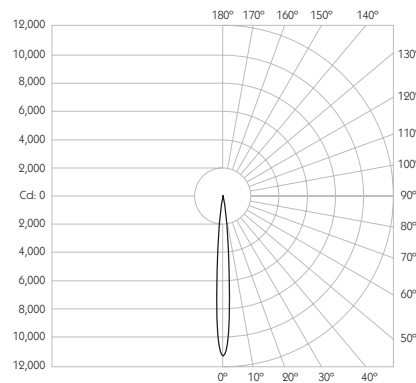

LOR 99%

Glare Cut Off 44°

Glare Comfort Cut Off 90°

** Photometry shown is correct for 3000K module. Please enquire for 2700K module output.

Colour Temperature 2700K | 3000K

CRI 92 Typ

TM-30 Rf: 90 Rg: 99

Beam Angle 9°

Gear Type Dimmable Options Available

Gear Location Remote

Product Photometry independently tested in accordance with LM-79

Distance	Beam Diameter	Beam Area	Intensity (lx)
1m	0.16m	0.0256 m²	11,214 lx
2m	0.31m	0.0961 m²	2,804 lx
3m	0.47m	0.2209 m²	1,246 lx
4m	0.63m	0.3969 m²	701 lx
5m	0.79m	0.6241 m²	449 lx