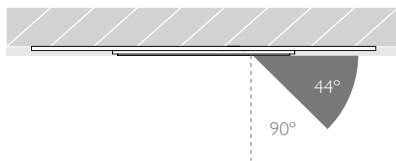

SPOT | TRIMLESS | PINHOLE APERTURE

Glare Diagram

Cut Off: 44°

Glare Comfort Cut Off: 90°

Technical Description

Minimo 11 Adjustable is a compact recessed LED luminaire offering full adjustability with 360° pan and 35° tilt without breaking the ceiling line. Minimo 11 is perfect for use in colour-critical applications with 92CRI delivered from a single source LED module and available in two colour temperatures as standard. Tool-less, site changeable beam angles allow flexibility in varying environments. Machined from aerospace grade 6063-T6 aluminium, Minimo 11 Adjustable Trimless features a 33mm pinhole aperture for a minimal and extremely low glare solution. Minimo 11 Adjustable delivers a lumen package of 513lm at 6W.