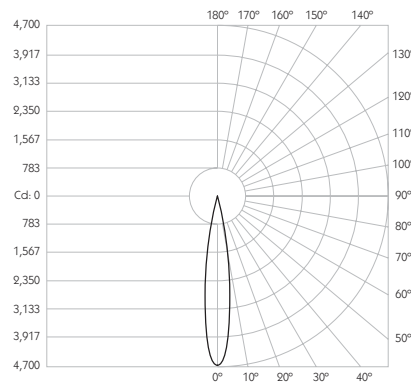

LOR 99%

Glare Cut Off 44°

Glare Comfort Cut Off 90°

** Photometry shown is correct for 3000K module. Please enquire for 2700K module output.

Colour Temperature 2700K | 3000K

CRI 92 Typ

TM-30 Rf: 90 Rg: 99

Beam Angle 15°

Gear Type Dimmable Options Available

Gear Location Remote

Product Photometry independently tested in accordance with LM-79

Distance	Beam Diameter	Footcandle (lx)
1m	0.26m	4,666 lx
2m	0.53m	1,167 lx
3m	0.79m	518 lx
4m	1.05m	292 lx
5m	1.32m	187 lx