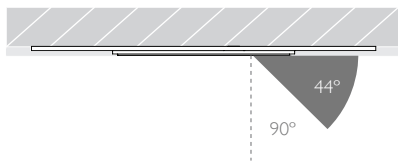

MINIMO 11 | ADJUSTABLE

Luminaires
spec sheet RCT-624

ULTRA NARROW SPOT | TRIMLESS | PINHOLE APERTURE

Glare Diagram

Cut Off: 44°

Glare Comfort Cut Off: 90°

Technical Description

Minimo 11 Adjustable is a compact recessed LED luminaire offering full adjustability with 360° pan and 35° tilt without breaking the ceiling line. Minimo 11 is perfect for use in colour-critical applications with 92CRI delivered from a single source LED module and available in two colour temperatures as standard. Tool-less, site changeable beam angles allow flexibility in varying environments. Machined from aerospace grade 6063-T6 aluminium, Minimo 11 Adjustable Trimless features a 33mm pinhole aperture for a minimal and extremely low glare solution. Minimo 11 Adjustable delivers a lumen package of 513lm at 6W.