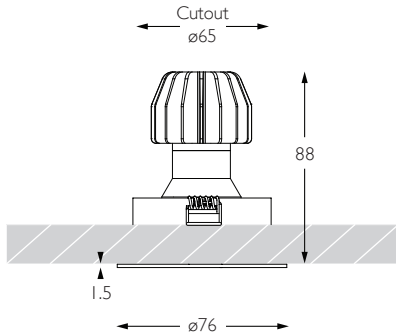

MINIMO 11 | IP54 ADJUSTABLE

Luminaires
spec sheet RCD-625

WIDE FLOOD | FLAT BEZEL

Cut Off: 36°

Glare Comfort Cut Off: 80°