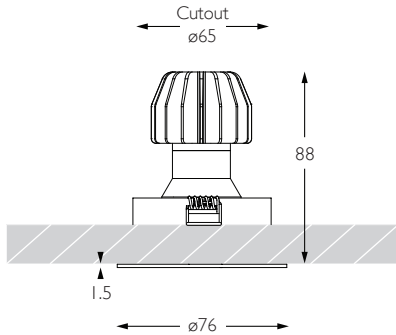

# MINIMO 11 | IP54 ADJUSTABLE

Luminaires  
spec sheet RCD-625

ULTRA NARROW SPOT | FLAT BEZEL

Glare Diagram

Cut Off: 36°

Glare Comfort Cut Off: 80°