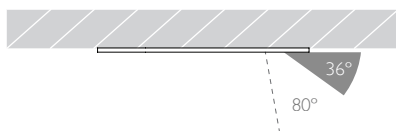

# MINIMO 11 | IP54 ADJUSTABLE

Luminaires  
spec sheet RCD-625

SPOT | FLAT BEZEL

Glare Diagram

Cut Off: 36°

Glare Comfort Cut Off: 80°