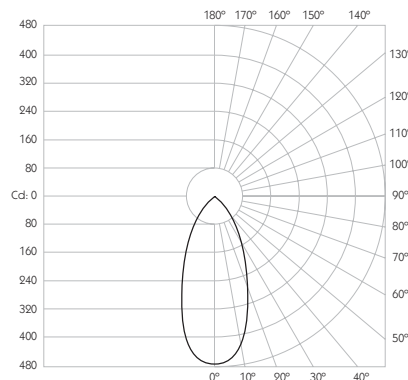

Distance	Beam Diameter	Beam Area	Footcandle (lx)
1m	0.44m	0.15	1,416 lx
2m	0.89m	0.39	354 lx
3m	1.33m	0.67	157 lx
4m	1.77m	0.98	89 lx
5m	2.22m	1.33	57 lx

Luminaire Code

RCD-625

Bezel Finish

AL	Brushed Aluminium
WH	White
BK	Black
RB	Rubbed Bronze
PB	Polished Brass
CH	Polished Chrome

## Optical

**System Power** 6W

**Module Output** 513lm\*\*

**Absolute Output** 420lm\*\*

**LOR** 82%

**Glare Cut Off** 36°

**Glare Comfort Cut Off** 80°

\*\* Photometry shown is correct for 3000K module. Please enquire for 2700K module output.

**Colour Temperature** 2700K | 3000K

**CRI** 92 Typ

**TM-30** Rf: 90 Rg: 99

**Beam Angle** 45°

**Gear Type** Dimmable Options Available

**Gear Location** Remote

Product Photometry independently tested in accordance with LM-79