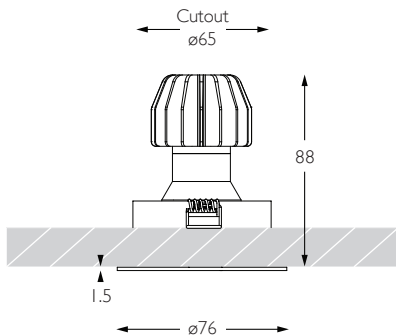

# MINIMO 11 | IP54 ADJUSTABLE

Luminaires  
spec sheet RCD-625

SPOT | FLAT BEZEL

Glare Diagram

Cut Off: 36°

Glare Comfort Cut Off: 80°