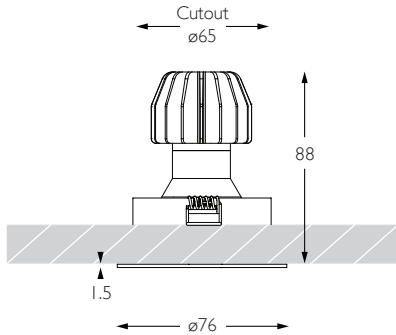

# MINIMO 11 | IP54 ADJUSTABLE

Luminaires  
spec sheet RCD-625

NARROW SPOT | FLAT BEZEL

Glare Diagram

Cut Off: 36°

Glare Comfort Cut Off: 80°