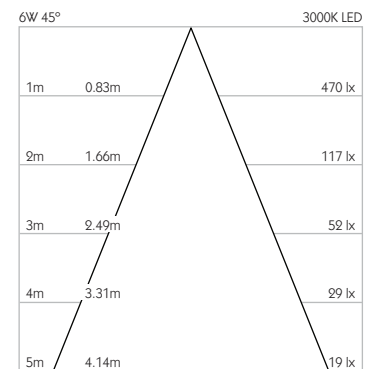

## Optical

**System Power** 6W

**Module Output** 513lm\*\*

**Absolute Output** 420lm\*\*

**LOR** 82%

**Glare Cut Off** 36°

**Glare Comfort Cut Off** 80°

\*\* Photometry shown is correct for 3000K module. Please enquire for 2700K module output.

**Colour Temperature** 2700K | 3000K

**CRI** 92 Typ

**TM-30** Rf: 90 Rg: 99

**Beam Angle** 45°

**Gear Type** Dimmable Options Available

**Gear Location** Remote

Product Photometry independently tested in accordance with LM-79