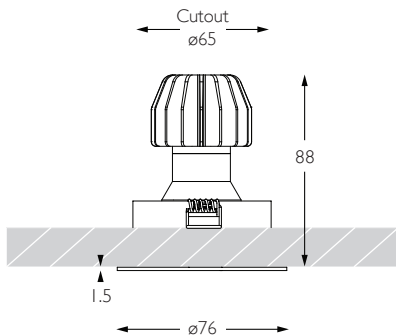

MINIMO 11 | IP54 ADJUSTABLE

Luminaires
spec sheet RCD-625

FLOOD | FLAT BEZEL

Cut Off: 36°

Glare Comfort Cut Off: 80°