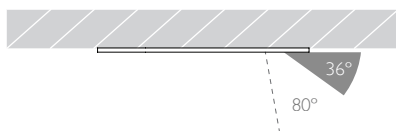

# MINIMO 11 | IP54 ADJUSTABLE

Luminaires  
spec sheet RCD-625

FLOOD | FLAT BEZEL

Glare Diagram

Cut Off: 36°

Glare Comfort Cut Off: 80°