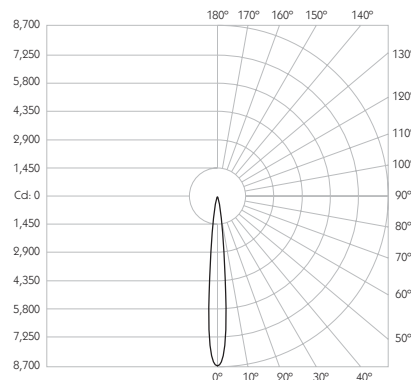

## Optical

**System Power** 6W

**Module Output** 513lm\*\*

**Absolute Output** 504lm\*\*

**LOR** 98%

**Glare Cut Off** 36°

**Glare Comfort Cut Off** 80°

\*\* Photometry shown is correct for 3000K module. Please enquire for 2700K module output.

**Colour Temperature** 2700K | 3000K

**CRI** 92 Typ

**TM-30** Rf: 90 Rg: 99

**Beam Angle** 11°

**Gear Type** Dimmable Options Available

**Gear Location** Remote

Product Photometry independently tested in accordance with LM-79

Distance	Beam Diameter	Illuminance (lx)
1m	0.19m	8,614 lx
2m	0.39m	2,154 lx
3m	0.58m	957 lx
4m	0.77m	538 lx
5m	0.96m	345 lx

Luminaire Code

RCD-625

Bezel Finish

AL	Brushed Aluminium
WH	White
BK	Black
RB	Rubbed Bronze
PB	Polished Brass
CH	Polished Chrome