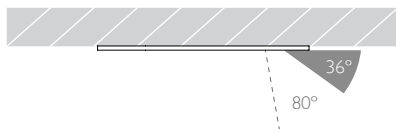

Glare Diagram

Cut Off: 36°

Glare Comfort Cut Off: 80°