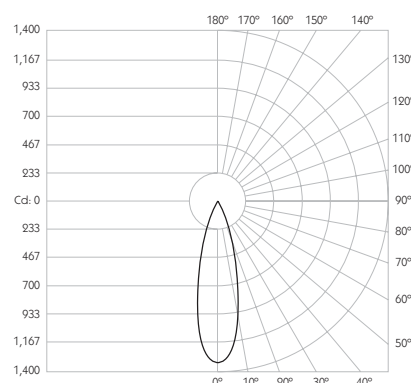

Distance	Beam Diameter	Illuminance (lx)
1m	0.16m	11,214 lx
2m	0.31m	2,804 lx
3m	0.47m	1,246 lx
4m	0.63m	701 lx
5m	0.79m	449 lx

Luminaire Code

Bezel Finish

Aperture Finish

CCT

CRI

Beam Angle

RCD-625

## Optical

**System Power** 6W

**Module Output** 513lm\*\*

**Absolute Output** 439lm\*\*

**LOR** 86%

**Glare Cut Off** 36°

**Glare Comfort Cut Off** 80°

\*\* Photometry shown is correct for 3000K module. Please enquire for 2700K module output.

**Colour Temperature** 2700K | 3000K

**CRI** 92 Typ

**TM-30** Rf: 90 Rg: 99

**Beam Angle** 25°

**Gear Type** Dimmable Options Available

**Gear Location** Remote

Product Photometry independently tested in accordance with LM-79

Distance	Beam Diameter	Beam Area	Footcandle (lx)
1m	0.44m	0.15	1,416 lx
2m	0.89m	0.39	354 lx
3m	1.33m	0.67	157 lx
4m	1.77m	0.98	89 lx
5m	2.22m	1.33	57 lx

Luminaire Code

RCD-625

Bezel Finish

AL	Brushed Aluminium
WH	White
BK	Black
RB	Rubbed Bronze
PB	Polished Brass
CH	Polished Chrome