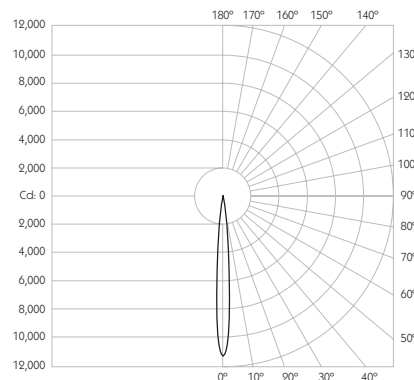

## Optical

**System Power** 6W

**Module Output** 513lm\*\*

**Absolute Output** 506lm\*\*

**LOR** 99%

**Glare Cut Off** 36°

**Glare Comfort Cut Off** 80°

\*\* Photometry shown is correct for 3000K module. Please enquire for 2700K module output.

**Colour Temperature** 2700K | 3000K

**CRI** 92 Typ

**TM-30** Rf: 90 Rg: 99

**Beam Angle** 9°

**Gear Type** Dimmable Options Available

**Gear Location** Remote

Product Photometry independently tested in accordance with LM-79

Distance	Beam Diameter	Illuminance (lx)
1m	0.16m	11,214 lx
2m	0.31m	2,804 lx
3m	0.47m	1,246 lx
4m	0.63m	701 lx
5m	0.79m	449 lx

Luminaire Code

Bezel Finish

Aperture Finish

CCT

CRI

Beam Angle

RCD-625