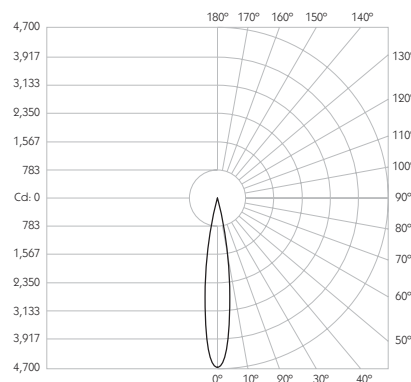

## Optical

**System Power** 6W

**Module Output** 513lm\*\*

**Absolute Output** 506lm\*\*

**LOR** 99%

**Glare Cut Off** 36°

**Glare Comfort Cut Off** 80°

\*\* Photometry shown is correct for 3000K module. Please enquire for 2700K module output.

**Colour Temperature** 2700K | 3000K

**CRI** 92 Typ

**TM-30** Rf: 90 Rg: 99

**Beam Angle** 15°

**Gear Type** Dimmable Options Available

**Gear Location** Remote

Product Photometry independently tested in accordance with LM-79

Distance	Beam Diameter	3000K LED Illuminance (lx)
1m	0.26m	4,666 lx
2m	0.53m	1,167 lx
3m	0.79m	518 lx
4m	1.05m	292 lx
5m	1.32m	187 lx

Luminaire Code

Bezel Finish

Aperture Finish

CCT

CRI

Beam Angle

RCD-625