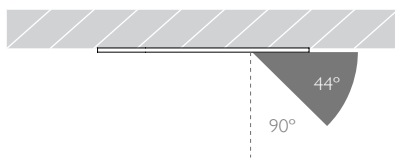

WWW.PRECISIONLIGHTING.CO.UK

42 RIVERSIDE ROAD  
LONDON SW17 0BA

t. +44 (0) 20 8947 6616  
f. +44 (0) 20 8286 6626

Version 10.16

Glare Diagram

Cut Off: 44°

Glare Comfort Cut Off: 90°