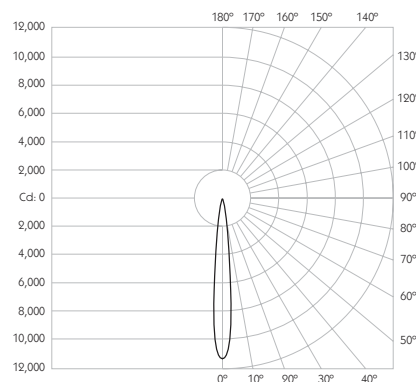

## Optical

**System Power** 8.4W  
**Module Output** 665lm\*\*  
**Absolute Output** 653lm\*\*  
**LOR** 98%  
**Glare Cut Off** 44°  
**Glare Comfort Cut Off** 90°

**Colour Temperature** 2700K | 3000K  
**CRI** 92 Typ  
**TM-30** Rf: 90 Rg: 99  
**Beam Angle** 11°  
**Gear Type** Dimmable Options Available  
**Gear Location** Remote

\*\* Photometry shown is correct for 3000K module. Please enquire for 2700K module output.

Product Photometry independently tested in accordance with LM-79

Distance (m)	Beam Diameter (m)	Illuminance (lx)
1m	0.19m	11,164 lx
2m	0.39m	2,791 lx
3m	0.58m	1,240 lx
4m	0.77m	698 lx
5m	0.96m	447 lx