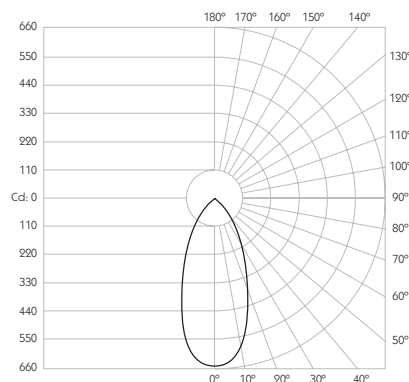

## Optical

**System Power** 8.4W

**Module Output** 665lm\*\*

**Absolute Output** 544lm\*\*

**LOR** 82%

**Glare Cut Off** 44°

**Glare Comfort Cut Off** 90°

\*\* Photometry shown is correct for 3000K module. Please enquire for 2700K module output.

**Colour Temperature** 2700K | 3000K

**CRI** 92 Typ

**TM-30** Rf: 90 Rg: 99

**Beam Angle** 45°

**Gear Type** Dimmable Options Available

**Gear Location** Remote

Product Photometry independently tested in accordance with LM-79