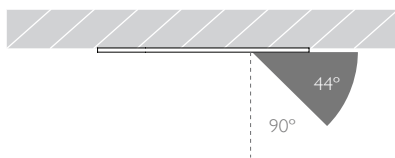

Cut Off: 44°

Glare Comfort Cut Off: 90°