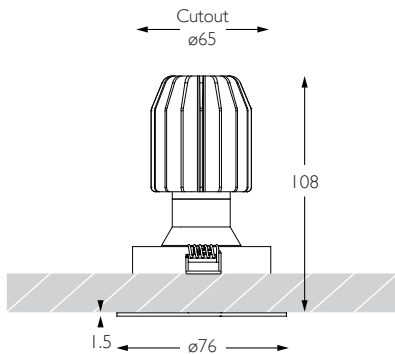

Beam Angle

25

25° Flood

RCD-632

92

25

WIDE FLOOD | FLAT BEZEL | PINHOLE APERTURE

Glare Diagram