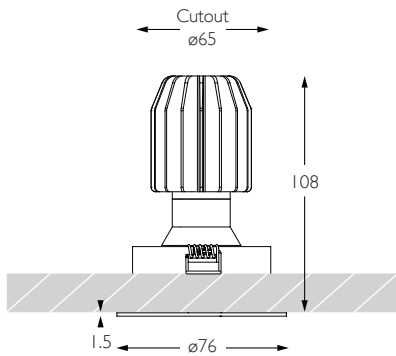

MINIMO 16 | FIXED

Luminaires
spec sheet RCD-632

SPOT | FLAT BEZEL | PINHOLE APERTURE