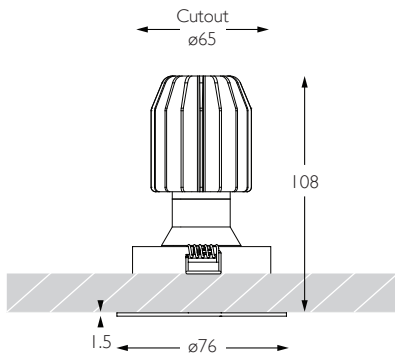

Cut Off: 44°

Glare Comfort Cut Off: 90°

Technical Description

Minimo 16 Fixed is a recessed LED luminaire providing high performance accent lighting from a compact source with minimal glare. Minimo 16 is perfect for use in colour-critical applications with 92CRI delivered from a single source LED module and available in two colour temperatures as standard. Tool-less, site changeable beam angles allow flexibility in varying environments. Machined from aerospace grade 6063-T6 aluminium, Minimo 16 Fixed features a flat, discreet bezel and 33mm pinhole aperture for a minimal and extremely low glare solution. Minimo 16 Fixed delivers a lumen package of 665lm at 8.4W.

Mechanical

Category Interior use only IP20

Material Machined Aluminium

Configuration Flat | Pinhole Aperture

Cutout $\varnothing$ 65mm

Ceiling Thickness 3 - 25mm

Ceiling Void 20mm above module

Weight 262g

Finishes

Finishes Black | White *

* Please enquire as to the availability of non-standard Finishes

Optical

System Power 8.4W

Module Output 665lm**

Absolute Output 569lm**

LOR 86%

Glare Cut Off 44°

Glare Comfort Cut Off 90°

** Photometry shown is correct for 3000K module. Please enquire for 2700K module output.

Colour Temperature 2700K | 3000K

CRI 92 Typ

TM-30 Rf: 90 Rg: 99

Beam Angle 25°

Gear Type Dimmable Options Available

Gear Location Remote

Product Photometry independently tested in accordance with LM-79

Distance	Beam Diameter	Footcandle (lx)
1m	0.44m	1,834 lx
2m	0.89m	458 lx
3m	1.33m	204 lx
4m	1.77m	115 lx
5m	2.22m	73 lx

Luminaire Code

RCD-632

Finish

BK

Black

WH

White

CCT

27

2700K

30

3000K

CRI

92

92 CRI

Beam Angle

25

25° Flood

RCD-632

92

25