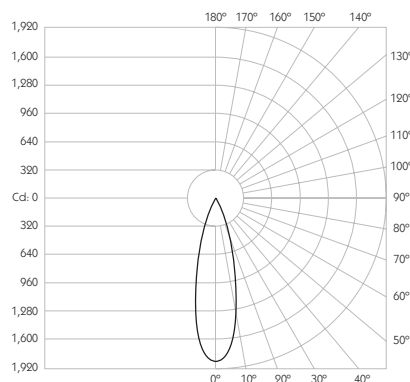

## Optical

**System Power** 8.4W

**Module Output** 665lm\*\*

**Absolute Output** 569lm\*\*

**LOR** 86%

**Glare Cut Off** 44°

**Glare Comfort Cut Off** 90°

\*\* Photometry shown is correct for 3000K module. Please enquire for 2700K module output.

**Colour Temperature** 2700K | 3000K

**CRI** 92 Typ

**TM-30** Rf: 90 Rg: 99

**Beam Angle** 25°

**Gear Type** Dimmable Options Available

**Gear Location** Remote

Product Photometry independently tested in accordance with LM-79

Distance	Beam Diameter	Footcandle (lx)
1m	0.44m	1,834 lx
2m	0.89m	458 lx
3m	1.33m	204 lx
4m	1.77m	115 lx
5m	2.22m	73 lx

Luminaire Code

RCD-632

Finish

BK

Black

WH

White