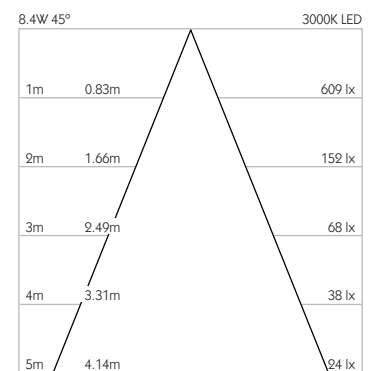

## Optical

**System Power** 8.4W

**Module Output** 665lm\*\*

**Absolute Output** 544lm\*\*

**LOR** 82%

**Glare Cut Off** 44°

**Glare Comfort Cut Off** 90°

\*\* Photometry shown is correct for 3000K module. Please enquire for 2700K module output.

**Colour Temperature** 2700K | 3000K

**CRI** 92 Typ

**TM-30** Rf: 90 Rg: 99

**Beam Angle** 45°

**Gear Type** Dimmable Options Available

**Gear Location** Remote

Product Photometry independently tested in accordance with LM-79