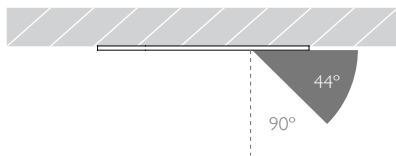

# MINIMO 16 | FIXED

Luminaires  
spec sheet RCD-632

SPOT | FLAT BEZEL | PINHOLE APERTURE

Glare Diagram

Cut Off: 44°

Glare Comfort Cut Off: 90°