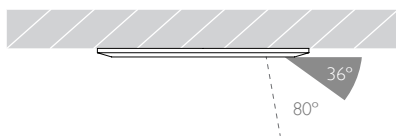

15

15° Spot

RC-633

FLOOD | CHAMFERED BEZEL

Glare Diagram

Cut Off: 36°

Glare Comfort Cut Off: 80°

IP 54	92 CRI	CE	LED
8.4W	12V 700mA	PART L	65
Accessories Available			