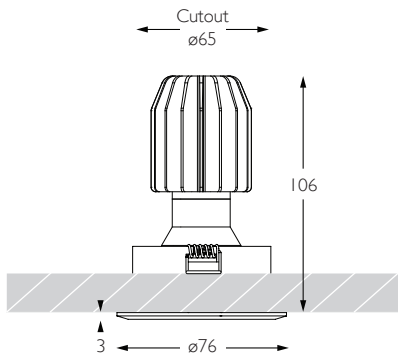

Cut Off: 36°

Glare Comfort Cut Off: 80°

IP 54	92 CRI	CE	LED
8.4W	12V 700mA	PART L	65
Accessories Available			

Technical Description

Minimo 16 Fixed is an IP54 rated recessed LED luminaire providing high performance accent lighting from a compact source with minimal glare. Minimo 16 is perfect for use in colour-critical applications with 92CRI delivered from a single source LED module and available in two colour temperatures as standard. Tool-less, site changeable beam angles allow flexibility in varying environments. Machined from aerospace grade 6063-T6 aluminium or brass, Minimo 16 Fixed features a chamfered bezel with a choice of six finishes and an interchangeable chamfered aperture available in three finishes for complete aesthetic integration. Minimo 16 Fixed delivers a lumen package of 665lm at 8.4W.

Mechanical

Category Interior use only IP54

Material Machined Aluminium | Brass

Configuration Chamfered Aperture

Cutout ø65mm

Ceiling Thickness 3 - 25mm

Ceiling Void 20mm above module

Weight AL BK WH - 267g | RB PB CH - 296g

Finishes

Bezel Finishes Aluminium | Black | White | Rubbed Bronze | Polished Brass | Chrome | *

Aperture Finishes Black | White | Satin Brass | *

* Please enquire as to the availability of non-standard Finishes

Optical

System Power 8.4W

Module Output 665lm**

Absolute Output 653lm**

LOR 98%

Glare Cut Off 36°

Glare Comfort Cut Off 80°

** Photometry shown is correct for 3000K module. Please enquire for 2700K module output.

Colour Temperature 2700K | 3000K

CRI 92 Typ

TM-30 Rf: 90 Rg: 99

Beam Angle 11°

Gear Type Dimmable Options Available

Gear Location Remote

Product Photometry independently tested in accordance with LM-79

Distance	Beam Diameter	Illuminance (lx)
1m	0.19m	11,164 lx
2m	0.39m	2,791 lx
3m	0.58m	1,240 lx
4m	0.77m	698 lx
5m	0.96m	447 lx