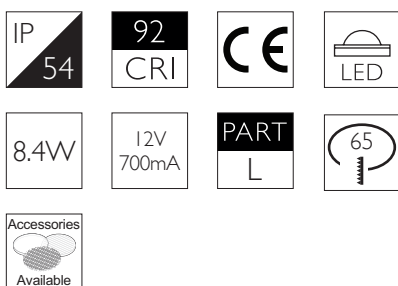

## Technical Description

Minimo 16 Fixed is an IP54 rated recessed LED luminaire providing high performance accent lighting from a compact source with minimal glare. Minimo 16 is perfect for use in colour-critical applications with 92CRI delivered from a single source LED module and available in two colour temperatures as standard. Tool-less, site changeable beam angles allow flexibility in varying environments. Machined from aerospace grade 6063-T6 aluminium or brass, Minimo 16 Fixed features a chamfered bezel with a choice of six finishes and an interchangeable chamfered aperture available in three finishes for complete aesthetic integration. Minimo 16 Fixed delivers a lumen package of 665lm at 8.4W.