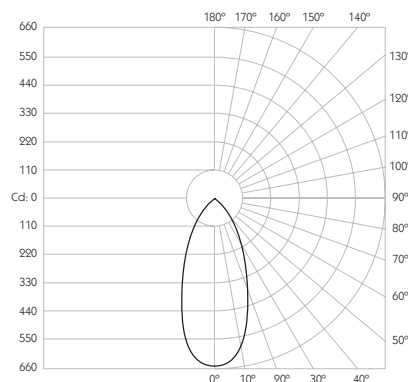

## Optical

**System Power** 8.4W

**Module Output** 665lm\*\*

**Absolute Output** 544lm\*\*

**LOR** 82%

**Glare Cut Off** 36°

**Glare Comfort Cut Off** 80°

\*\* Photometry shown is correct for 3000K module. Please enquire for 2700K module output.

**Colour Temperature** 2700K | 3000K

**CRI** 92 Typ

**TM-30** Rf: 90 Rg: 99

**Beam Angle** 45°

**Gear Type** Dimmable Options Available

**Gear Location** Remote

Product Photometry independently tested in accordance with LM-79

Distance (m)	Beam Diameter (m)	Footcandle (lx)
1m	0.83m	609 lx
2m	1.66m	152 lx
3m	2.49m	68 lx
4m	3.31m	38 lx
5m	4.14m	24 lx

Luminaire Code

RC-633

Bezel Finish

AL	Brushed Aluminium
WH	White
BK	Black
RB	Rubbed Bronze
PB	Polished Brass
CH	Polished Chrome