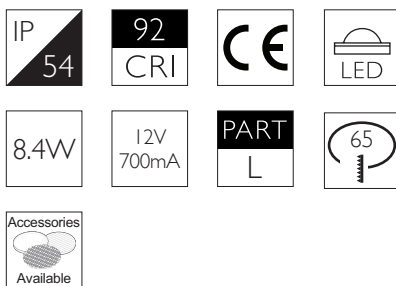

SPOT | CHAMFERED BEZEL

Cut Off: 36°

Glare Comfort Cut Off: 80°

Technical Description

Minimo 16 Fixed is an IP54 rated recessed LED luminaire providing high performance accent lighting from a compact source with minimal glare. Minimo 16 is perfect for use in colour-critical applications with 92CRI delivered from a single source LED module and available in two colour temperatures as standard. Tool-less, site changeable beam angles allow flexibility in varying environments. Machined from aerospace grade 6063-T6 aluminium or brass, Minimo 16 Fixed features a chamfered bezel with a choice of six finishes and an interchangeable chamfered aperture available in three finishes for complete aesthetic integration. Minimo 16 Fixed delivers a lumen package of 665lm at 8.4W.

Mechanical

Category Interior use only IP54

Material Machined Aluminium | Brass

Configuration Chamfered Aperture

Cutout ø65mm

Ceiling Thickness 3 - 25mm

Ceiling Void 20mm above module

Weight AL BK WH - 267g | RB PB CH - 296g

Finishes

Bezel Finishes Aluminium | Black | White | Rubbed Bronze | Polished Brass | Chrome | *

Aperture Finishes Black | White | Satin Brass | *

* Please enquire as to the availability of non-standard Finishes

Optical

System Power 8.4W

Module Output 665lm**

Absolute Output 656lm**

LOR 99%

Glare Cut Off 36°

Glare Comfort Cut Off 80°

** Photometry shown is correct for 3000K module. Please enquire for 2700K module output.

Colour Temperature 2700K | 3000K

CRI 92 Typ

TM-30 Rf: 90 Rg: 99

Beam Angle 15°

Gear Type Dimmable Options Available

Gear Location Remote

Product Photometry independently tested in accordance with LM-79

Height	Beam Diameter	Illuminance (lx)
1m	0.26m	6,047 lx
2m	0.53m	1,152 lx
3m	0.79m	672 lx
4m	1.05m	378 lx
5m	1.32m	242 lx

Luminaire Code

RC-633

Bezel Finish