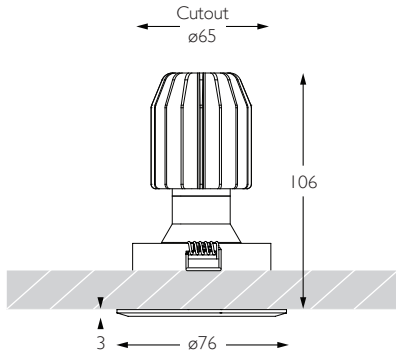

WIDE FLOOD | CHAMFERED BEZEL