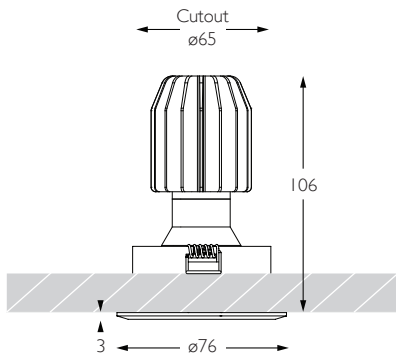

FLOOD | CHAMFERED BEZEL