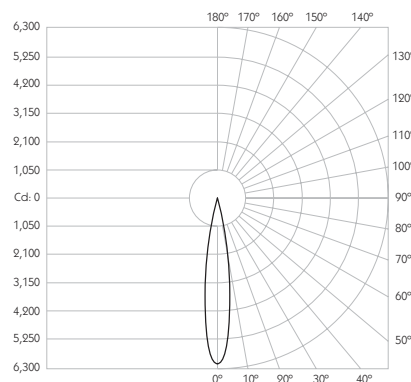

## Optical

**System Power** 8.4W

**Module Output** 665lm\*\*

**Absolute Output** 656lm\*\*

**LOR** 99%

**Glare Cut Off** 36°

**Glare Comfort Cut Off** 80°

\*\* Photometry shown is correct for 3000K module. Please enquire for 2700K module output.

**Colour Temperature** 2700K | 3000K

**CRI** 92 Typ

**TM-30** Rf: 90 Rg: 99

**Beam Angle** 15°

**Gear Type** Dimmable Options Available

**Gear Location** Remote

Product Photometry independently tested in accordance with LM-79

Height	Beam Diameter	Illuminance (lx)
1m	0.26m	6,047 lx
2m	0.53m	1,152 lx
3m	0.79m	672 lx
4m	1.05m	378 lx
5m	1.32m	242 lx

Luminaire Code

RC-633

Bezel Finish

AL	Brushed Aluminium
WH	White
BK	Black
RB	Rubbed Bronze
PB	Polished Brass
CH	Polished Chrome