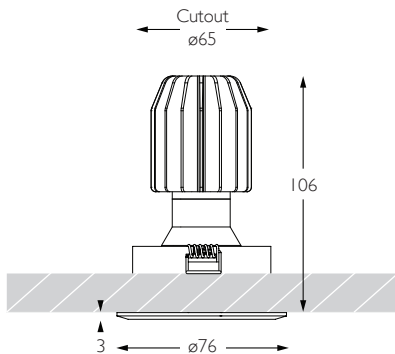

# MINIMO 16 | IP54 FIXED

Luminaires  
spec sheet RC-633

ULTRA NARROW SPOT | CHAMFERED BEZEL

Glare Diagram

Cut Off: 36°

Glare Comfort Cut Off: 80°