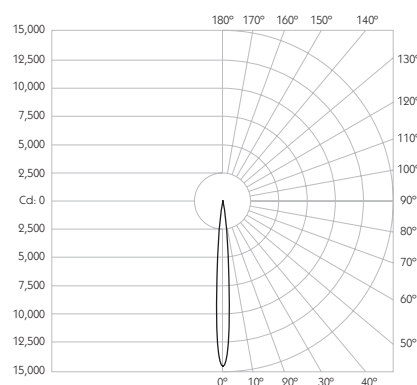

## Optical

**System Power** 8.4W

**Module Output** 665lm\*\*

**Absolute Output** 656lm\*\*

**LOR** 99%

**Glare Cut Off** 36°

**Glare Comfort Cut Off** 80°

\*\* Photometry shown is correct for 3000K module. Please enquire for 2700K module output.

**Colour Temperature** 2700K | 3000K

**CRI** 92 Typ

**TM-30** Rf: 90 Rg: 99

**Beam Angle** 9°

**Gear Type** Dimmable Options Available

**Gear Location** Remote

Product Photometry independently tested in accordance with LM-79

Distance	Beam Diameter	Footcandle (lx)
1m	0.16m	14,533 lx
2m	0.31m	3,633 lx
3m	0.47m	1,615 lx
4m	0.63m	908 lx
5m	0.79m	581 lx

Luminaire Code

RC-633

Bezel Finish

AL	Brushed Aluminium
WH	White
BK	Black
RB	Rubbed Bronze
PB	Polished Brass
CH	Polished Chrome