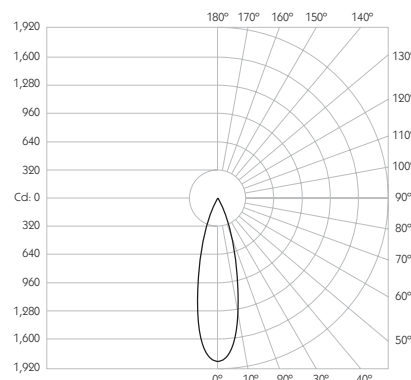

## Optical

**System Power** 8.4W

**Module Output** 665lm\*\*

**Absolute Output** 569lm\*\*

**LOR** 86%

**Glare Cut Off** 36°

**Glare Comfort Cut Off** 80°

\*\* Photometry shown is correct for 3000K module. Please enquire for 2700K module output.

**Colour Temperature** 2700K | 3000K

**CRI** 92 Typ

**TM-30** Rf: 90 Rg: 99

**Beam Angle** 25°

**Gear Type** Dimmable Options Available

**Gear Location** Remote

Product Photometry independently tested in accordance with LM-79

Distance	Beam Diameter	Footcandle (lx)
1m	0.44m	1,834 lx
2m	0.89m	458 lx
3m	1.33m	204 lx
4m	1.77m	115 lx
5m	2.22m	73 lx

Luminaire Code

RC-633

Bezel Finish

AL	Brushed Aluminium
WH	White
BK	Black
RB	Rubbed Bronze
PB	Polished Brass
CH	Polished Chrome