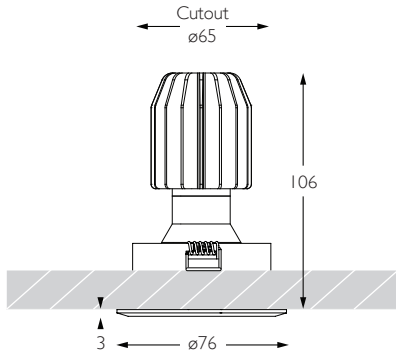

RC-633

92

11

SPOT | CHAMFERED BEZEL

Glare Diagram

Cut Off: 36°

Glare Comfort Cut Off: 80°