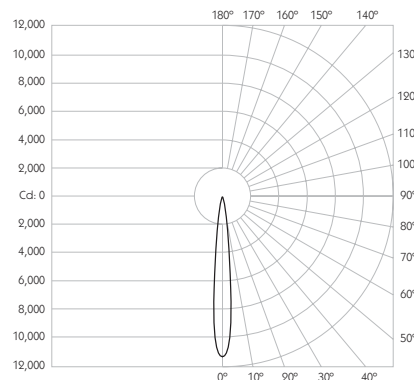

## Optical

**System Power** 8.4W

**Module Output** 665lm\*\*

**Absolute Output** 653lm\*\*

**LOR** 98%

**Glare Cut Off** 36°

**Glare Comfort Cut Off** 80°

\*\* Photometry shown is correct for 3000K module. Please enquire for 2700K module output.

**Colour Temperature** 2700K | 3000K

**CRI** 92 Typ

**TM-30** Rf: 90 Rg: 99

**Beam Angle** 11°

**Gear Type** Dimmable Options Available

**Gear Location** Remote

Product Photometry independently tested in accordance with LM-79

Distance	Beam Diameter	Illuminance (lx)
1m	0.19m	11,164 lx
2m	0.39m	2,791 lx
3m	0.58m	1,240 lx
4m	0.77m	698 lx
5m	0.96m	447 lx

Luminaire Code

RC-633

Bezel Finish

AL	Brushed Aluminium
WH	White
BK	Black
RB	Rubbed Bronze
PB	Polished Brass
CH	Polished Chrome