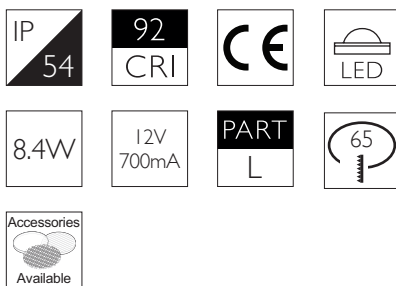

MINIMO 16 | IP54 FIXED

Luminaires
spec sheet RCD-634

ULTRA NARROW SPOT | FLAT BEZEL | PINHOLE APERTURE

Glare Diagram

Cut Off: 44°

Glare Comfort Cut Off: 90°

Technical Description

Minimo 16 Fixed is an IP54 recessed LED luminaire providing high performance accent lighting from a compact source with minimal glare. Minimo 16 is perfect for use in colour-critical applications with 92CRI delivered from a single source LED module and available in two colour temperatures as standard. Tool-less, site changeable beam angles allow flexibility in varying environments. Machined from aerospace grade 6063-T6 aluminium, Minimo 16 Fixed features a flat, discreet bezel and 33mm pinhole aperture for a minimal and extremely low glare solution. Minimo 16 Fixed delivers a lumen package of 665lm at 8.4W.