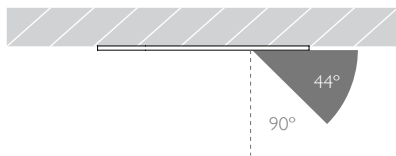

42 RIVERSIDE ROAD
LONDON SW17 0BA

t. +44 (0) 20 8947 6616
f. +44 (0) 20 8286 6626

MINIMO 16 | IP54 FIXED

Luminaires
spec sheet RCD-634

WIDE FLOOD | FLAT BEZEL | PINHOLE APERTURE

Glare Diagram

Cut Off: 44°

Glare Comfort Cut Off: 90°