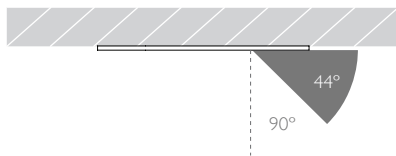

MINIMO 16 | IP54 FIXED

Luminaires
spec sheet RCD-634

ULTRA NARROW SPOT | FLAT BEZEL | PINHOLE APERTURE

Glare Diagram

Cut Off: 44°

Glare Comfort Cut Off: 90°

Technical Description

Minimo 16 Fixed is an IP54 recessed LED luminaire providing high performance accent lighting from a compact source with minimal glare. Minimo 16 is perfect for use in colour-critical applications with 92CRI delivered from a single source LED module and available in two colour temperatures as standard. Tool-less, site changeable beam angles allow flexibility in varying environments. Machined from aerospace grade 6063-T6 aluminium, Minimo 16 Fixed features a flat, discreet bezel and 33mm pinhole aperture for a minimal and extremely low glare solution. Minimo 16 Fixed delivers a lumen package of 665lm at 8.4W.