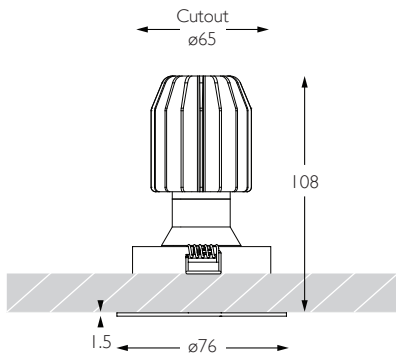

42 RIVERSIDE ROAD
LONDON SW17 0BA

t. +44 (0) 20 8947 6616
f. +44 (0) 20 8286 6626

MINIMO 16 | IP54 FIXED

Luminaires
spec sheet RCD-634

NARROW SPOT | FLAT BEZEL | PINHOLE APERTURE

Glare Diagram

Cut Off: 44°

Glare Comfort Cut Off: 90°