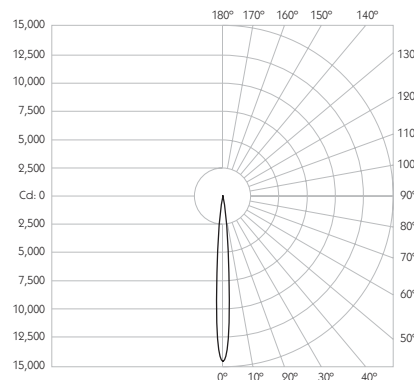

Glare Cut Off 44°

Glare Comfort Cut Off 90°

** Photometry shown is correct for 3000K module. Please enquire for 2700K module output.

Colour Temperature 2700K | 3000K

CRI 92 Typ

TM-30 Rf: 90 Rg: 99

Beam Angle 9°

Gear Type Dimmable Options Available

Gear Location Remote

Product Photometry independently tested in accordance with LM-79

Distance	Beam Diameter	Illuminance (lx)
1m	0.16m	14,533 lx
2m	0.31m	3,633 lx
3m	0.47m	1,615 lx
4m	0.63m	908 lx
5m	0.79m	581 lx