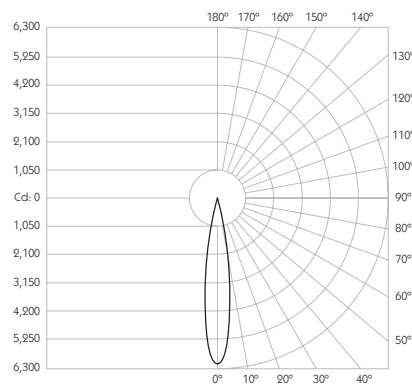

Glare Cut Off 44°

Glare Comfort Cut Off 90°

** Photometry shown is correct for 3000K module. Please enquire for 2700K module output.

Colour Temperature 2700K | 3000K

CRI 92 Typ

TM-30 Rf: 90 Rg: 99

Beam Angle 15°

Gear Type Dimmable Options Available

Gear Location Remote

Product Photometry independently tested in accordance with LM-79

Distance	Beam Diameter	Footcandle (lx)
1m	0.26m	6,047 lx
2m	0.53m	1,152 lx
3m	0.79m	672 lx
4m	1.05m	378 lx
5m	1.32m	242 lx