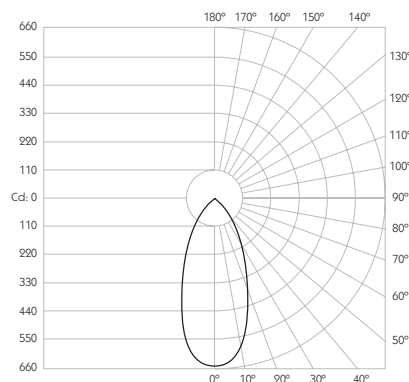

Optical

System Power 8.4W

Module Output 665lm**

Absolute Output 544lm**

LOR 82%

Glare Cut Off 44°

Glare Comfort Cut Off 90°

** Photometry shown is correct for 3000K module. Please enquire for 2700K module output.

Colour Temperature 2700K | 3000K

CRI 92 Typ

TM-30 Rf: 90 Rg: 99

Beam Angle 45°

Gear Type Dimmable Options Available

Gear Location Remote

Product Photometry independently tested in accordance with LM-79