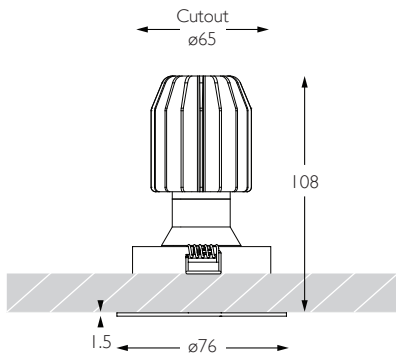

MINIMO 16 | IP54 FIXED

Luminaires
spec sheet RCD-634

ULTRA NARROW SPOT | FLAT BEZEL | PINHOLE APERTURE

Glare Diagram

Cut Off: 44°

Glare Comfort Cut Off: 90°

Technical Description

Minimo 16 Fixed is an IP54 recessed LED luminaire providing high performance accent lighting from a compact source with minimal glare. Minimo 16 is perfect for use in colour-critical applications with 92CRI delivered from a single source LED module and available in two colour temperatures as standard. Tool-less, site changeable beam angles allow flexibility in varying environments. Machined from aerospace grade 6063-T6 aluminium, Minimo 16 Fixed features a flat, discreet bezel and 33mm pinhole aperture for a minimal and extremely low glare solution. Minimo 16 Fixed delivers a lumen package of 665lm at 8.4W.