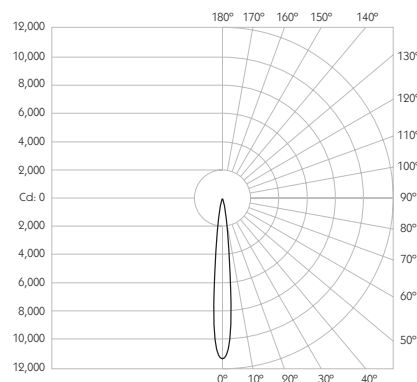

Glare Cut Off 44°

Glare Comfort Cut Off 90°

** Photometry shown is correct for 3000K module. Please enquire for 2700K module output.

Colour Temperature 2700K | 3000K

CRI 92 Typ

TM-30 Rf: 90 Rg: 99

Beam Angle 11°

Gear Type Dimmable Options Available

Gear Location Remote

Product Photometry independently tested in accordance with LM-79

Distance	Beam Diameter	Illuminance (lx)
1m	0.19m	11,164 lx
2m	0.39m	2,791 lx
3m	0.58m	1,240 lx
4m	0.77m	698 lx
5m	0.96m	447 lx