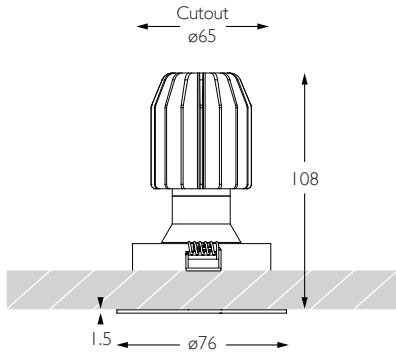

42 RIVERSIDE ROAD
LONDON SW17 0BA

t. +44 (0) 20 8947 6616
f. +44 (0) 20 8286 6626

MINIMO 16 | IP54 FIXED

Luminaires
spec sheet RCD-634

WIDE FLOOD | FLAT BEZEL | PINHOLE APERTURE

Glare Diagram

Cut Off: 44°

Glare Comfort Cut Off: 90°