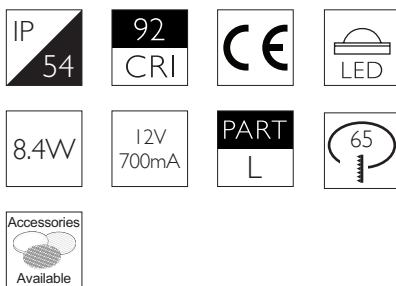

42 RIVERSIDE ROAD
LONDON SW17 0BA

t. +44 (0) 20 8947 6616
f. +44 (0) 20 8286 6626

MINIMO 16 | IP54 FIXED

Luminaires
spec sheet RCD-634

WIDE FLOOD | FLAT BEZEL | PINHOLE APERTURE

Glare Diagram

Cut Off: 44°

Glare Comfort Cut Off: 90°