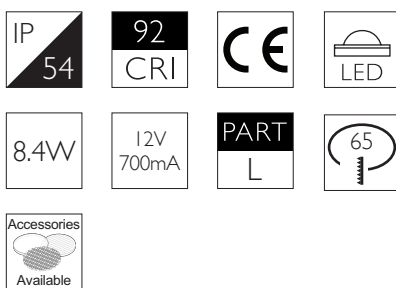

42 RIVERSIDE ROAD
LONDON SW17 0BA

t. +44 (0) 20 8947 6616
f. +44 (0) 20 8286 6626

MINIMO 16 | IP54 FIXED

Luminaires
spec sheet RCD-634

FLOOD | FLAT BEZEL | PINHOLE APERTURE

Glare Diagram

Cut Off: 44°

Glare Comfort Cut Off: 90°