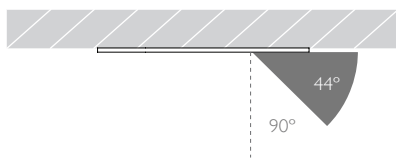

42 RIVERSIDE ROAD
LONDON SW17 0BA

t. +44 (0) 20 8947 6616
f. +44 (0) 20 8286 6626

MINIMO 16 | IP54 FIXED

Luminaires
spec sheet RCD-634

NARROW SPOT | FLAT BEZEL | PINHOLE APERTURE

Glare Diagram

Cut Off: 44°

Glare Comfort Cut Off: 90°