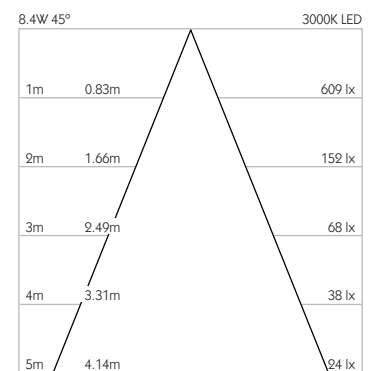

Optical

System Power 8.4W

Module Output 665lm**

Absolute Output 544lm**

LOR 82%

Glare Cut Off 44°

Glare Comfort Cut Off 90°

** Photometry shown is correct for 3000K module. Please enquire for 2700K module output.

Colour Temperature 2700K | 3000K

CRI 92 Typ

TM-30 Rf: 90 Rg: 99

Beam Angle 45°

Gear Type Dimmable Options Available

Gear Location Remote

Product Photometry independently tested in accordance with LM-79