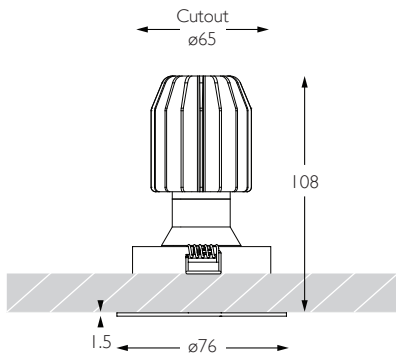

MINIMO 16 | IP54 FIXED

Luminaires
spec sheet RCD-634

FLOOD | FLAT BEZEL | PINHOLE APERTURE