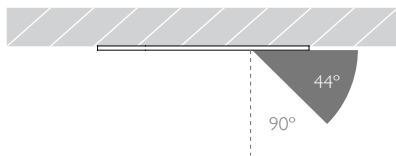

42 RIVERSIDE ROAD
LONDON SW17 0BA

t. +44 (0) 20 8947 6616
f. +44 (0) 20 8286 6626

MINIMO 16 | IP54 FIXED

Luminaires
spec sheet RCD-634

SPOT | FLAT BEZEL | PINHOLE APERTURE

Glare Diagram

Cut Off: 44°

Glare Comfort Cut Off: 90°