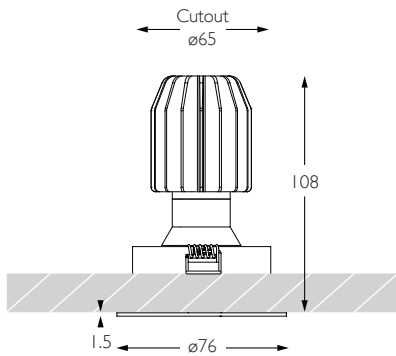

MINIMO 16 | IP54 FIXED

Luminaires
spec sheet RCD-634

SPOT | FLAT BEZEL | PINHOLE APERTURE