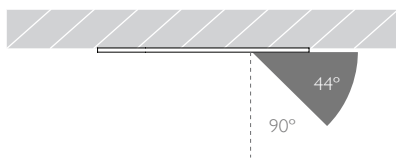

42 RIVERSIDE ROAD
LONDON SW17 0BA

t. +44 (0) 20 8947 6616
f. +44 (0) 20 8286 6626

MINIMO 16 | IP54 FIXED

Luminaires
spec sheet RCD-634

FLOOD | FLAT BEZEL | PINHOLE APERTURE

Glare Diagram

Cut Off: 44°

Glare Comfort Cut Off: 90°