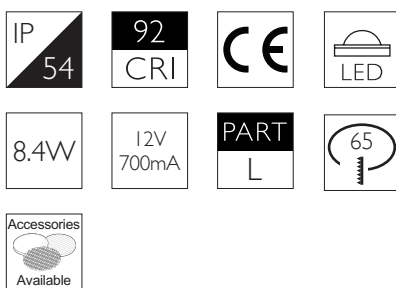

42 RIVERSIDE ROAD
LONDON SW17 0BA

t. +44 (0) 20 8947 6616
f. +44 (0) 20 8286 6626

MINIMO 16 | IP54 FIXED

Luminaires
spec sheet RCD-634

SPOT | FLAT BEZEL | PINHOLE APERTURE

Glare Diagram

Cut Off: 44°

Glare Comfort Cut Off: 90°