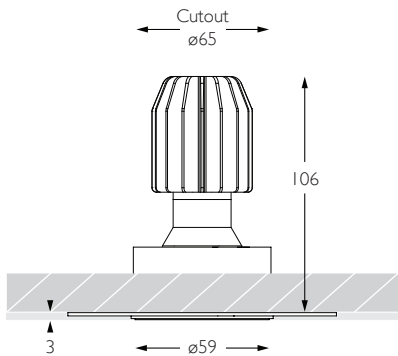

MINIMO 16 | IP54 FIXED

Luminaires
spec sheet RCT-634

ULTRA NARROW SPOT | TRIMLESS | PINHOLE APERTURE

Glare Diagram

Cut Off: 44°

Glare Comfort Cut Off: 90°

Technical Description

Minimo 16 Fixed is an IP54 recessed LED luminaire providing high performance accent lighting from a compact source with minimal glare. Minimo 16 is perfect for use in colour-critical applications with 92CRI delivered from a single source LED module and available in two colour temperatures as standard. Tool-less, site changeable beam angles allow flexibility in varying environments. Machined from 6063-T6 aluminium, Minimo 16 Fixed Trimless features a 33mm pinhole aperture for a minimal and extremely low glare solution. Minimo 16 Fixed delivers a lumen package of 665lm at 8.4W.