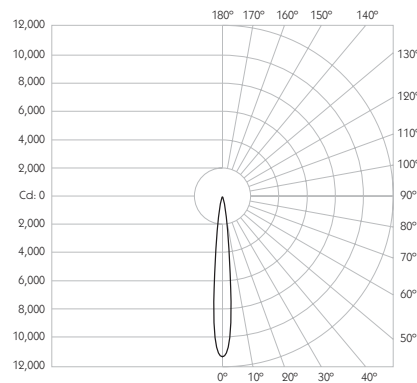

Glare Cut Off 44°

Glare Comfort Cut Off 90°

** Photometry shown is correct for 3000K module. Please enquire for 2700K module output.

Colour Temperature 2700K | 3000K

CRI 92 Typ

TM-30 Rf: 90 Rg: 99

Beam Angle 11°

Gear Type Dimmable Options Available

Gear Location Remote

Product Photometry independently tested in accordance with LM-79

Distance (m)	Beam Diameter (m)	Illuminance (lx)
1m	0.19m	11,164 lx
2m	0.39m	2,791 lx
3m	0.58m	1,240 lx
4m	0.77m	698 lx
5m	0.96m	447 lx