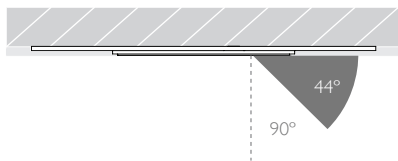

Glare Diagram

Cut Off: 44°

Glare Comfort Cut Off: 90°