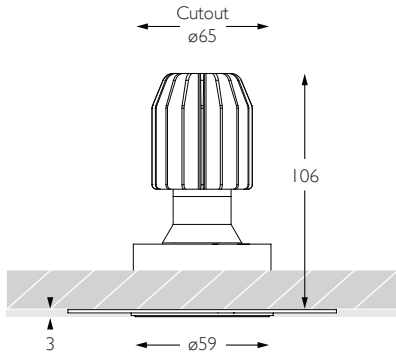

MINIMO 16 | IP54 FIXED

Luminaires
spec sheet RCT-634

FLOOD | TRIMLESS | PINHOLE APERTURE