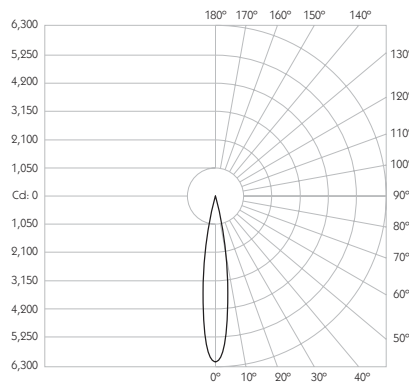

Glare Cut Off 44°

Glare Comfort Cut Off 90°

** Photometry shown is correct for 3000K module. Please enquire for 2700K module output.

Colour Temperature 2700K | 3000K

CRI 92 Typ

TM-30 Rf: 90 Rg: 99

Beam Angle 15°

Gear Type Dimmable Options Available

Gear Location Remote

Product Photometry independently tested in accordance with LM-79

Distance	Beam Diameter	Illuminance (lx)
1m	0.26m	6,047 lx
2m	0.53m	1,152 lx
3m	0.79m	672 lx
4m	1.05m	378 lx
5m	1.32m	242 lx