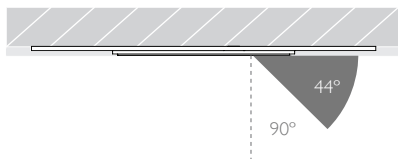

MINIMO 16 | IP54 FIXED

Luminaires
spec sheet RCT-634

ULTRA NARROW SPOT | TRIMLESS | PINHOLE APERTURE

Glare Diagram

Cut Off: 44°

Glare Comfort Cut Off: 90°

Technical Description

Minimo 16 Fixed is an IP54 recessed LED luminaire providing high performance accent lighting from a compact source with minimal glare. Minimo 16 is perfect for use in colour-critical applications with 92CRI delivered from a single source LED module and available in two colour temperatures as standard. Tool-less, site changeable beam angles allow flexibility in varying environments. Machined from 6063-T6 aluminium, Minimo 16 Fixed Trimless features a 33mm pinhole aperture for a minimal and extremely low glare solution. Minimo 16 Fixed delivers a lumen package of 665lm at 8.4W.