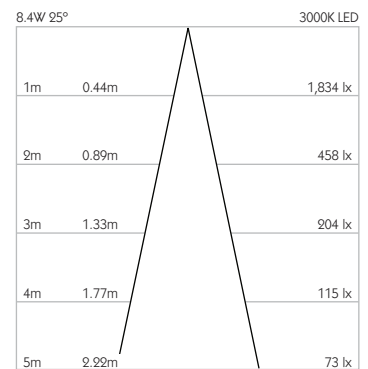

Optical

System Power 8.4W

Module Output 665lm**

Absolute Output 569lm**

LOR 86%

Glare Cut Off 44°

Glare Comfort Cut Off 90°

** Photometry shown is correct for 3000K module. Please enquire for 2700K module output.

Colour Temperature 2700K | 3000K

CRI 92 Typ

TM-30 Rf: 90 Rg: 99

Beam Angle 25°

Gear Type Dimmable Options Available

Gear Location Remote

Product Photometry independently tested in accordance with LM-79