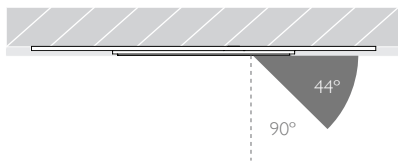

MINIMO 16 | IP54 FIXED

Luminaires
spec sheet RCT-634

WIDE FLOOD | TRIMLESS | PINHOLE APERTURE

Glare Diagram

Cut Off: 44°

Glare Comfort Cut Off: 90°

Technical Description

Minimo 16 Fixed is an IP54 recessed LED luminaire providing high performance accent lighting from a compact source with minimal glare. Minimo 16 is perfect for use in colour-critical applications with 92CRI delivered from a single source LED module and available in two colour temperatures as standard. Tool-less, site changeable beam angles allow flexibility in varying environments. Machined from 6063-T6 aluminium, Minimo 16 Fixed Trimless features a 33mm pinhole aperture for a minimal and extremely low glare solution. Minimo 16 Fixed delivers a lumen package of 665lm at 8.4W.