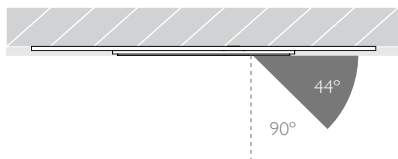

42 RIVERSIDE ROAD
LONDON SW17 0BA

t. +44 (0) 20 8947 6616
f. +44 (0) 20 8286 6626

MINIMO 16 | IP54 FIXED

Luminaires
spec sheet RCT-634

NARROW SPOT | TRIMLESS | PINHOLE APERTURE

Glare Diagram

Cut Off: 44°

Glare Comfort Cut Off: 90°