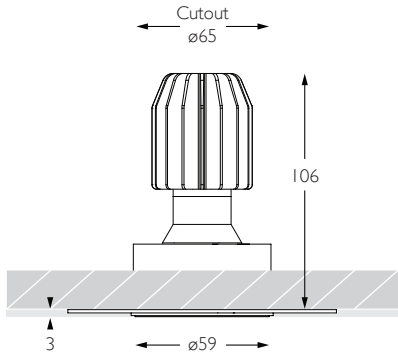

MINIMO 16 | IP54 FIXED

Luminaires
spec sheet RCT-634

SPOT | TRIMLESS | PINHOLE APERTURE