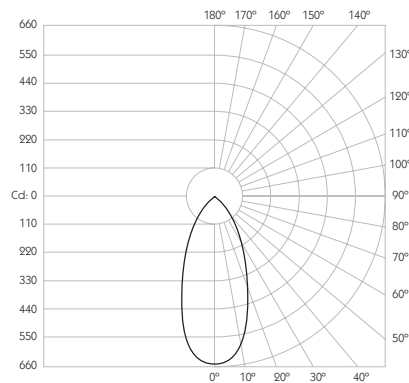

Optical

System Power 8.4W

Module Output 665lm**

Absolute Output 544lm**

LOR 82%

Glare Cut Off 44°

Glare Comfort Cut Off 90°

** Photometry shown is correct for 3000K module. Please enquire for 2700K module output.

Colour Temperature 2700K | 3000K

CRI 92 Typ

TM-30 Rf: 90 Rg: 99

Beam Angle 45°

Gear Type Dimmable Options Available

Gear Location Remote

Product Photometry independently tested in accordance with LM-79