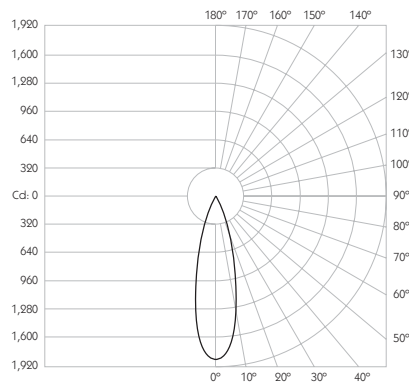

Optical

System Power 8.4W

Module Output 665lm**

Absolute Output 569lm**

LOR 86%

Glare Cut Off 44°

Glare Comfort Cut Off 90°

** Photometry shown is correct for 3000K module. Please enquire for 2700K module output.

Colour Temperature 2700K | 3000K

CRI 92 Typ

TM-30 Rf: 90 Rg: 99

Beam Angle 25°

Gear Type Dimmable Options Available

Gear Location Remote

Product Photometry independently tested in accordance with LM-79