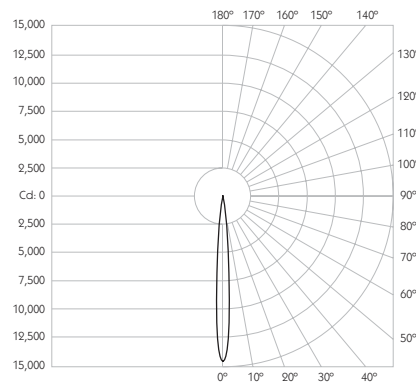

Glare Cut Off 44°

Glare Comfort Cut Off 90°

** Photometry shown is correct for 3000K module. Please enquire for 2700K module output.

Colour Temperature 2700K | 3000K

CRI 92 Typ

TM-30 Rf: 90 Rg: 99

Beam Angle 9°

Gear Type Dimmable Options Available

Gear Location Remote

Product Photometry independently tested in accordance with LM-79

Distance	Beam Diameter	Illuminance (lx)
1m	0.16m	14,533 lx
2m	0.31m	3,633 lx
3m	0.47m	1,615 lx
4m	0.63m	908 lx
5m	0.79m	581 lx