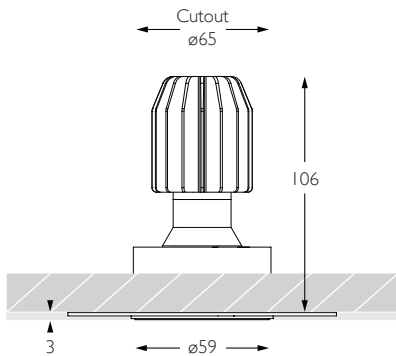

MINIMO 16 | IP54 FIXED

Luminaires
spec sheet RCT-634

FLOOD | TRIMLESS | PINHOLE APERTURE