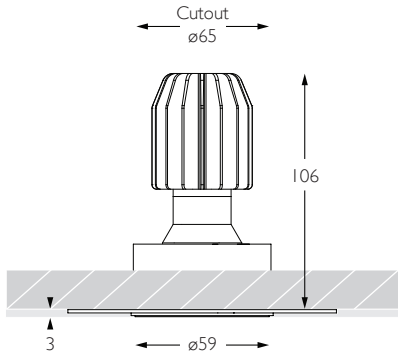

MINIMO 16 | IP54 FIXED

Luminaires
spec sheet RCT-634

ULTRA NARROW SPOT | TRIMLESS | PINHOLE APERTURE

Glare Diagram

Cut Off: 44°

Glare Comfort Cut Off: 90°

Technical Description

Minimo 16 Fixed is an IP54 recessed LED luminaire providing high performance accent lighting from a compact source with minimal glare. Minimo 16 is perfect for use in colour-critical applications with 92CRI delivered from a single source LED module and available in two colour temperatures as standard. Tool-less, site changeable beam angles allow flexibility in varying environments. Machined from 6063-T6 aluminium, Minimo 16 Fixed Trimless features a 33mm pinhole aperture for a minimal and extremely low glare solution. Minimo 16 Fixed delivers a lumen package of 665lm at 8.4W.

Gear Type Dimmable Options Available

Gear Location Remote

Product Photometry independently tested in accordance with LM-79

Distance (m)	Beam Diameter (m)	Footcandle (lx)
1m	0.44m	1,834 lx
2m	0.89m	458 lx
3m	1.33m	204 lx
4m	1.77m	115 lx
5m	2.22m	73 lx

MINIMO 16 | IP54 FIXED

Luminaires
spec sheet RCT-634

WIDE FLOOD | TRIMLESS | PINHOLE APERTURE

Glare Diagram

Cut Off: 44°

Glare Comfort Cut Off: 90°

Technical Description

Minimo 16 Fixed is an IP54 recessed LED luminaire providing high performance accent lighting from a compact source with minimal glare. Minimo 16 is perfect for use in colour-critical applications with 92CRI delivered from a single source LED module and available in two colour temperatures as standard. Tool-less, site changeable beam angles allow flexibility in varying environments. Machined from 6063-T6 aluminium, Minimo 16 Fixed Trimless features a 33mm pinhole aperture for a minimal and extremely low glare solution. Minimo 16 Fixed delivers a lumen package of 665lm at 8.4W.