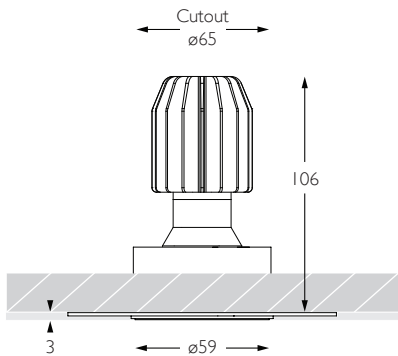

MINIMO 16 | IP54 FIXED

Luminaires
spec sheet RCT-634

NARROW SPOT | TRIMLESS | PINHOLE APERTURE