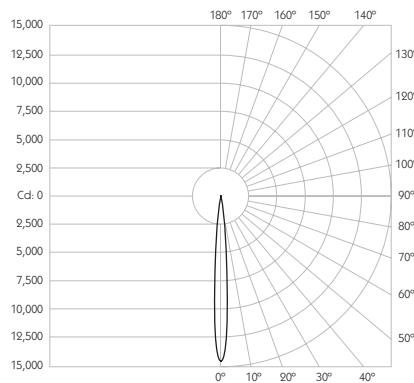

Glare Cut Off 44°

Glare Comfort Cut Off 90°

** Photometry shown is correct for 3000K module. Please enquire for 2700K module output.

Colour Temperature 2700K | 3000K

CRI 92 Typ

TM-30 Rf: 90 Rg: 99

Beam Angle 9°

Gear Type Dimmable Options Available

Gear Location Remote

Product Photometry independently tested in accordance with LM-79

Distance	Beam Diameter	Light Intensity (lx)
1m	0.16m	14,533 lx
2m	0.31m	3,633 lx
3m	0.47m	1,615 lx
4m	0.63m	908 lx
5m	0.79m	581 lx