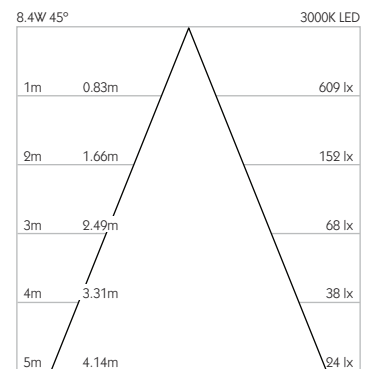

Optical

System Power 8.4W

Module Output 665lm**

Absolute Output 544lm**

LOR 82%

Glare Cut Off 44°

Glare Comfort Cut Off 90°

** Photometry shown is correct for 3000K module. Please enquire for 2700K module output.

Colour Temperature 2700K | 3000K

CRI 92 Typ

TM-30 Rf: 90 Rg: 99

Beam Angle 45°

Gear Type Dimmable Options Available

Gear Location Remote

Product Photometry independently tested in accordance with LM-79