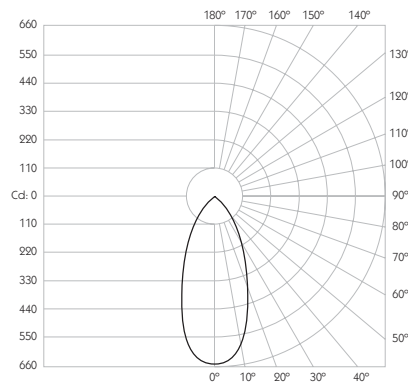

Optical

System Power 8.4W

Module Output 665lm**

Absolute Output 544lm**

LOR 82%

Glare Cut Off 44°

Glare Comfort Cut Off 90°

** Photometry shown is correct for 3000K module. Please enquire for 2700K module output.

Colour Temperature 2700K | 3000K

CRI 92 Typ

TM-30 Rf: 90 Rg: 99

Beam Angle 45°

Gear Type Dimmable Options Available

Gear Location Remote

Product Photometry independently tested in accordance with LM-79