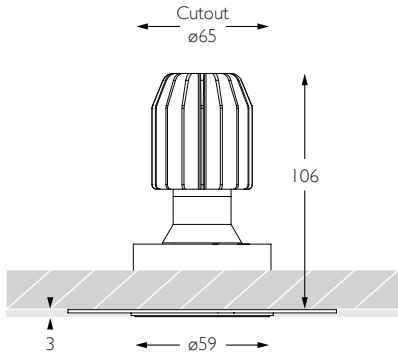

MINIMO 16 | IP54 FIXED

Luminaires
spec sheet RCT-634

WIDE FLOOD | TRIMLESS | PINHOLE APERTURE

Glare Diagram

Cut Off: 44°

Glare Comfort Cut Off: 90°

Technical Description

Minimo 16 Fixed is an IP54 recessed LED luminaire providing high performance accent lighting from a compact source with minimal glare. Minimo 16 is perfect for use in colour-critical applications with 92CRI delivered from a single source LED module and available in two colour temperatures as standard. Tool-less, site changeable beam angles allow flexibility in varying environments. Machined from 6063-T6 aluminium, Minimo 16 Fixed Trimless features a 33mm pinhole aperture for a minimal and extremely low glare solution. Minimo 16 Fixed delivers a lumen package of 665lm at 8.4W.