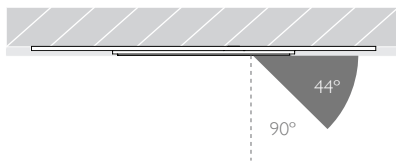

42 RIVERSIDE ROAD
LONDON SW17 0BA

t. +44 (0) 20 8947 6616
f. +44 (0) 20 8286 6626

MINIMO 16 | IP54 FIXED

Luminaires
spec sheet RCT-634

FLOOD | TRIMLESS | PINHOLE APERTURE

Glare Diagram

Cut Off: 44°

Glare Comfort Cut Off: 90°