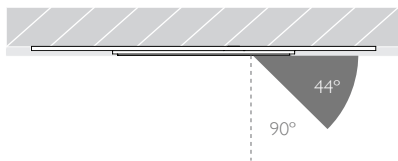

42 RIVERSIDE ROAD
LONDON SW17 0BA

t. +44 (0) 20 8947 6616
f. +44 (0) 20 8286 6626

MINIMO 16 | IP54 FIXED

Luminaires
spec sheet RCT-634

SPOT | TRIMLESS | PINHOLE APERTURE

Glare Diagram

Cut Off: 44°

Glare Comfort Cut Off: 90°