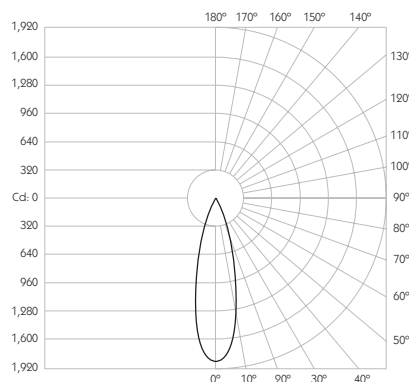

Glare Cut Off 44°

Glare Comfort Cut Off 90°

** Photometry shown is correct for 3000K module. Please enquire for 2700K module output.

Colour Temperature 2700K | 3000K

CRI 92 Typ

TM-30 Rf: 90 Rg: 99

Beam Angle 25°

Gear Type Dimmable Options Available

Gear Location Remote

Product Photometry independently tested in accordance with LM-79

Distance (m)	Beam Diameter (m)	Footcandle (lx)
1m	0.44m	1,834 lx
2m	0.89m	458 lx
3m	1.33m	204 lx
4m	1.77m	115 lx
5m	2.22m	73 lx