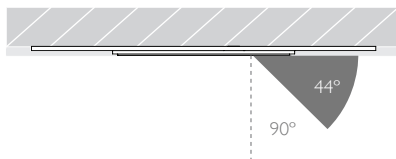

42 RIVERSIDE ROAD
LONDON SW17 0BA
t. +44 (0) 20 8947 6616
f. +44 (0) 20 8286 6626

MINIMO 16 | IP54 FIXED

Luminaires
spec sheet RCT-634

FLOOD | TRIMLESS | PINHOLE APERTURE

Glare Diagram

Cut Off: 44°

Glare Comfort Cut Off: 90°