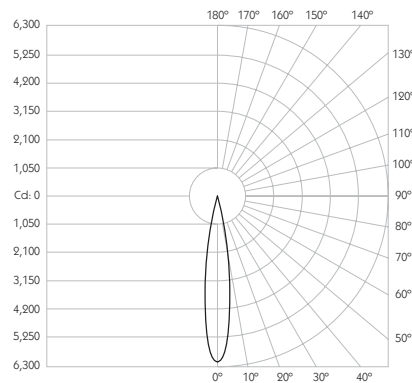

Glare Cut Off 44°

Glare Comfort Cut Off 90°

** Photometry shown is correct for 3000K module. Please enquire for 2700K module output.

Colour Temperature 2700K | 3000K

CRI 92 Typ

TM-30 Rf: 90 Rg: 99

Beam Angle 15°

Gear Type Dimmable Options Available

Gear Location Remote

Product Photometry independently tested in accordance with LM-79

Distance	Beam Diameter	Footcandle (lx)
1m	0.26m	6,047 lx
2m	0.53m	1,152 lx
3m	0.79m	672 lx
4m	1.05m	378 lx
5m	1.32m	242 lx