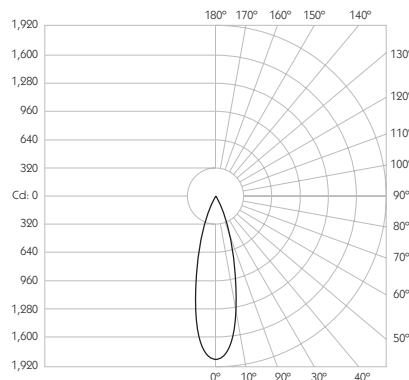

**Pan** 360° **Tilt** 35°

**Weight** AL BK WH - 252g | RB PB CH - 281g

## Optical

**System Power** 8.4W

**Module Output** 665lm\*\*

**Absolute Output** 569lm\*\*

**LOR** 86%

**Glare Cut Off** 36°

**Glare Comfort Cut Off** 80°

\*\* Photometry shown is correct for 3000K module. Please enquire for 2700K module output.

**Colour Temperature** 2700K | 3000K

**CRI** 92 Typ

**TM-30** Rf: 90 Rg: 99

**Beam Angle** 25°

**Gear Type** Dimmable Options Available

**Gear Location** Remote

Product Photometry independently tested in accordance with LM-79

Distance	Beam Diameter	Illuminance (lx)
1m	0.44m	1,834 lx
2m	0.89m	458 lx
3m	1.33m	204 lx
4m	1.77m	115 lx
5m	2.22m	73 lx

Luminaire Code

RC-637

Bezel Finish

AL	Brushed Aluminium
WH	White
BK	Black
RB	Rubbed Bronze
PB	Polished Brass
CH	Polished Chrome