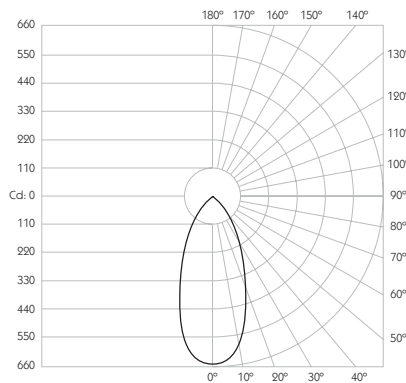

Optical

System Power 8.4W
Module Output 665lm**
Absolute Output 544lm**
LOR 82%
Glare Cut Off 36°
Glare Comfort Cut Off 80°
Colour Temperature 2700K | 3000K
CRI 92 Typ
TM-30 Rf: 90 Rg: 99
Beam Angle 45°
Gear Type Dimmable Options Available
Gear Location Remote

** Photometry shown is correct for 3000K module. Please enquire for 2700K module output.

Product Photometry independently tested in accordance with LM-79