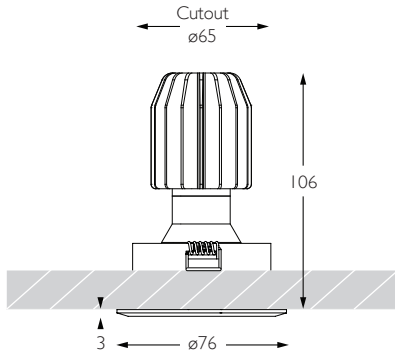

MINIMO 16 | IP54 ADJUSTABLE

Luminaires
spec sheet RC-637

WIDE FLOOD | CHAMFERED BEZEL

Cut Off: 36°

Glare Comfort Cut Off: 80°