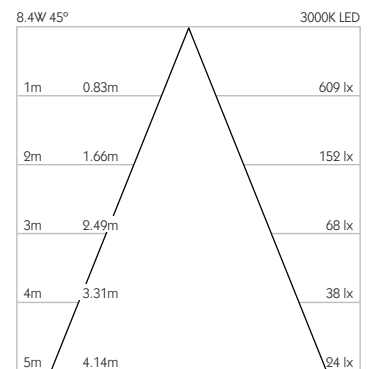

Optical

System Power 8.4W
Module Output 665lm**
Absolute Output 544lm**
LOR 82%
Glare Cut Off 36°
Glare Comfort Cut Off 80°
Colour Temperature 2700K | 3000K
CRI 92 Typ
TM-30 Rf: 90 Rg: 99
Beam Angle 45°
Gear Type Dimmable Options Available
Gear Location Remote

** Photometry shown is correct for 3000K module. Please enquire for 2700K module output.

Product Photometry independently tested in accordance with LM-79