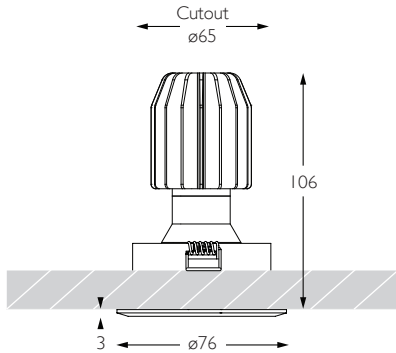

# MINIMO 16 | IP54 ADJUSTABLE

Luminaires  
spec sheet RC-637

FLOOD | CHAMFERED BEZEL

Glare Diagram

Cut Off: 36°

Glare Comfort Cut Off: 80°

## Technical Description

Minimo 16 Adjustable is an IP54 recessed LED luminaire offering full adjustability with 360° pan and 35° tilt without breaking the ceiling line. Minimo 16 is perfect for use in colour-critical applications with 92CRI delivered from a single source LED module and available in two colour temperatures as standard. Tool-less, site changeable beam angles allow flexibility in varying environments. Machined from aerospace grade 6063-T6 aluminium or brass, Minimo 16 Adjustable features a chamfered bezel with a choice of six finishes and an interchangeable decorative aperture available in three finishes for complete aesthetic integration. Minimo 16 Adjustable delivers a lumen package of 665lm at 8.4W.