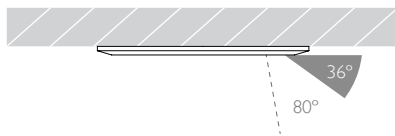

# MINIMO 16 | IP54 ADJUSTABLE

Luminaires  
spec sheet RC-637

WIDE FLOOD | CHAMFERED BEZEL

Glare Diagram

Cut Off: 36°

Glare Comfort Cut Off: 80°