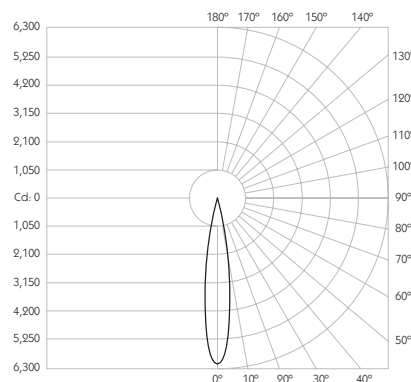

Optical

System Power 8.4W
Module Output 665lm**
Absolute Output 656lm**
LOR 99%
Glare Cut Off 44°
Glare Comfort Cut Off 90°

Colour Temperature 2700K | 3000K
CRI 92 Typ
TM-30 Rf: 90 Rg: 99
Beam Angle 15°
Gear Type Dimmable Options Available
Gear Location Remote

** Photometry shown is correct for 3000K module. Please enquire for 2700K module output.

Product Photometry independently tested in accordance with LM-79