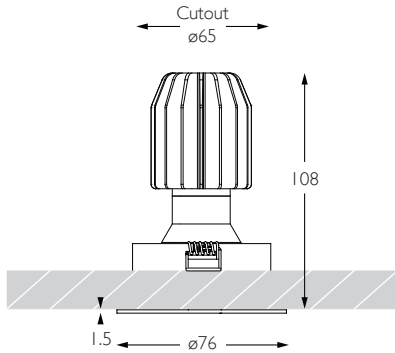

MINIMO 16 | IP54 ADJUSTABLE

Luminaires
spec sheet RCD-638

FLOOD | FLAT BEZEL | PINHOLE APERTURE