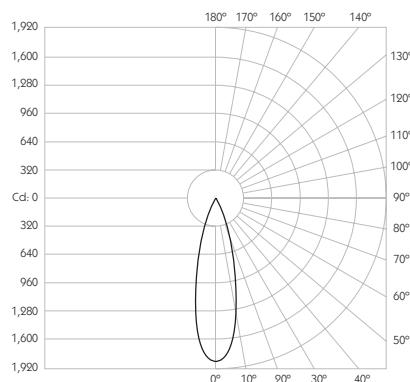

Finishes

Finishes Black | White *

* Please enquire as to the availability of non-standard Finishes

Optical

System Power 8.4W
Module Output 665lm**
Absolute Output 569lm**
LOR 86%
Glare Cut Off 44°
Glare Comfort Cut Off 90°

Colour Temperature 2700K | 3000K
CRI 92 Typ
TM-30 Rf: 90 Rg: 99
Beam Angle 25°
Gear Type Dimmable Options Available
Gear Location Remote

** Photometry shown is correct for 3000K module. Please enquire for 2700K module output.

Product Photometry independently tested in accordance with LM-79

Distance	Beam Diameter	Footcandle (lx)
1m	0.44m	1,834 lx
2m	0.89m	458 lx
3m	1.33m	204 lx
4m	1.77m	115 lx
5m	2.22m	73 lx

Luminaire Code

RCD-638