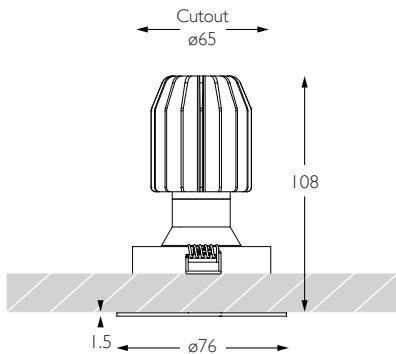

SPOT | FLAT BEZEL | PINHOLE APERTURE

Glare Diagram

Cut Off: 44°

Glare Comfort Cut Off: 90°

Technical Description

Minimo 16 Adjustable is an IP54 recessed LED luminaire offering full adjustability with 360° pan and 35° tilt without breaking the ceiling line. Minimo 16 is perfect for use in colour-critical applications with 92CRI delivered from a single source LED module and available in two colour temperatures as standard. Tool-less, site changeable beam angles allow flexibility in varying environments. Machined from aerospace grade 6063-T6 aluminium, Minimo 16 Adjustable features a flat, discreet bezel and 33mm pinhole aperture for a minimal and extremely low glare solution. Minimo 16 Adjustable delivers a lumen package of 665lm at 8.4W.