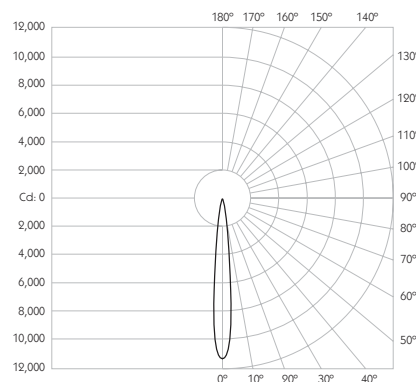

Finishes

Finishes Black | White *

* Please enquire as to the availability of non-standard Finishes

Optical

System Power 8.4W
Module Output 665lm**
Absolute Output 653lm**
LOR 98%
Glare Cut Off 44°
Glare Comfort Cut Off 90°

Colour Temperature 2700K | 3000K
CRI 92 Typ
TM-30 Rf: 90 Rg: 99
Beam Angle 11°
Gear Type Dimmable Options Available
Gear Location Remote

** Photometry shown is correct for 3000K module. Please enquire for 2700K module output.

Product Photometry independently tested in accordance with LM-79

Distance	Beam Diameter	Illuminance (lx)
1m	0.19m	11,164 lx
2m	0.39m	2,791 lx
3m	0.58m	1,240 lx
4m	0.77m	698 lx
5m	0.96m	447 lx

Luminaire Code