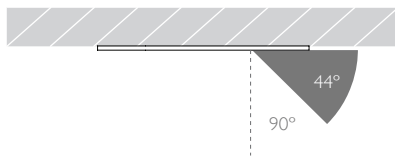

Glare Diagram

Cut Off: 44°

Glare Comfort Cut Off: 90°