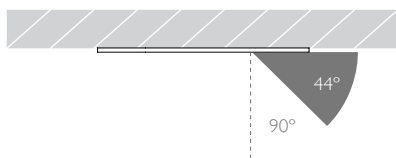

MINIMO 16 | IP54 ADJUSTABLE

Luminaires
spec sheet RCD-638

ULTRA NARROW SPOT | FLAT BEZEL | PINHOLE APERTURE

Glare Diagram

Cut Off: 44°

Glare Comfort Cut Off: 90°

Technical Description

Minimo 16 Adjustable is an IP54 recessed LED luminaire offering full adjustability with 360° pan and 35° tilt without breaking the ceiling line. Minimo 16 is perfect for use in colour-critical applications with 92CRI delivered from a single source LED module and available in two colour temperatures as standard. Tool-less, site changeable beam angles allow flexibility in varying environments. Machined from aerospace grade 6063-T6 aluminium, Minimo 16 Adjustable features a flat, discreet bezel and 33mm pinhole aperture for a minimal and extremely low glare solution. Minimo 16 Adjustable delivers a lumen package of 665lm at 8.4W.