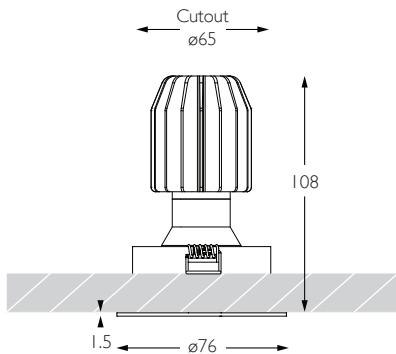

MINIMO 16 | IP54 ADJUSTABLE

Luminaires
spec sheet RCD-638

ULTRA NARROW SPOT | FLAT BEZEL | PINHOLE APERTURE

Glare Diagram

Cut Off: 44°

Glare Comfort Cut Off: 90°

Technical Description

Minimo 16 Adjustable is an IP54 recessed LED luminaire offering full adjustability with 360° pan and 35° tilt without breaking the ceiling line. Minimo 16 is perfect for use in colour-critical applications with 92CRI delivered from a single source LED module and available in two colour temperatures as standard. Tool-less, site changeable beam angles allow flexibility in varying environments. Machined from aerospace grade 6063-T6 aluminium, Minimo 16 Adjustable features a flat, discreet bezel and 33mm pinhole aperture for a minimal and extremely low glare solution. Minimo 16 Adjustable delivers a lumen package of 665lm at 8.4W.