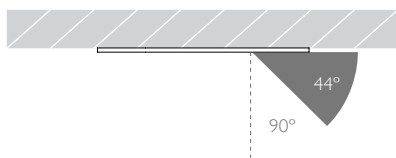

SPOT | FLAT BEZEL | PINHOLE APERTURE

Glare Diagram

Cut Off: 44°

Glare Comfort Cut Off: 90°

Technical Description

Minimo 16 Adjustable is an IP54 recessed LED luminaire offering full adjustability with 360° pan and 35° tilt without breaking the ceiling line. Minimo 16 is perfect for use in colour-critical applications with 92CRI delivered from a single source LED module and available in two colour temperatures as standard. Tool-less, site changeable beam angles allow flexibility in varying environments. Machined from aerospace grade 6063-T6 aluminium, Minimo 16 Adjustable features a flat, discreet bezel and 33mm pinhole aperture for a minimal and extremely low glare solution. Minimo 16 Adjustable delivers a lumen package of 665lm at 8.4W.