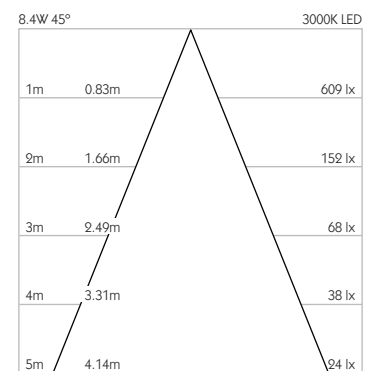

Optical

System Power 8.4W
Module Output 665lm**
Absolute Output 544lm**
LOR 82%
Glare Cut Off 44°
Glare Comfort Cut Off 90°

Colour Temperature 2700K | 3000K
CRI 92 Typ
TM-30 Rf: 90 Rg: 99
Beam Angle 45°
Gear Type Dimmable Options Available
Gear Location Remote

** Photometry shown is correct for 3000K module. Please enquire for 2700K module output.

Product Photometry independently tested in accordance with LM-79