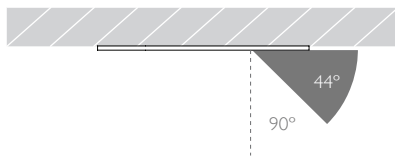

42 RIVERSIDE ROAD
LONDON SW17 0BA
t. +44 (0) 20 8947 6616
f. +44 (0) 20 8286 6626

MINIMO 16 | IP54 ADJUSTABLE

Luminaires
spec sheet RCD-638

FLOOD | FLAT BEZEL | PINHOLE APERTURE

Glare Diagram

Cut Off: 44°

Glare Comfort Cut Off: 90°