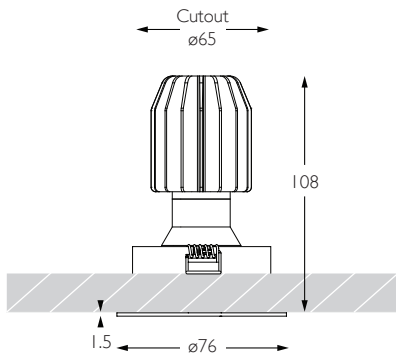

MINIMO 16 | IP54 ADJUSTABLE

Luminaires
spec sheet RCD-638

WIDE FLOOD | FLAT BEZEL | PINHOLE APERTURE