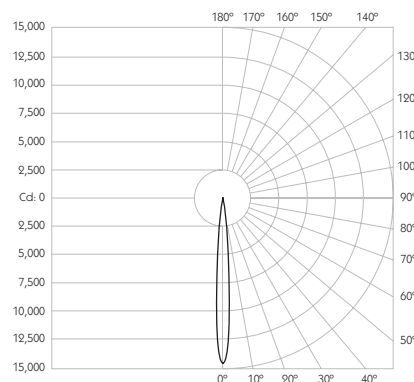

Weight 262g

Finishes

Finishes Black | White *

* Please enquire as to the availability of non-standard Finishes

Optical

System Power 8.4W

Module Output 665lm**

Absolute Output 656lm**

LOR 99%

Glare Cut Off 44°

Glare Comfort Cut Off 90°

** Photometry shown is correct for 3000K module. Please enquire for 2700K module output.

Colour Temperature 2700K | 3000K

CRI 92 Typ

TM-30 Rf: 90 Rg: 99

Beam Angle 9°

Gear Type Dimmable Options Available

Gear Location Remote

Product Photometry independently tested in accordance with LM-79

Distance	Beam Diameter	Illuminance (lx)
1m	0.16m	14,533 lx
2m	0.31m	3,633 lx
3m	0.47m	1,615 lx
4m	0.63m	908 lx
5m	0.79m	581 lx