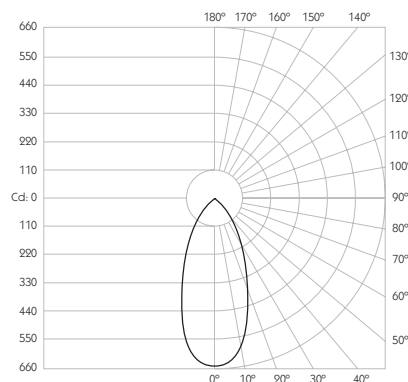

Optical

System Power 8.4W
Module Output 665lm**
Absolute Output 544lm**
LOR 82%
Glare Cut Off 44°
Glare Comfort Cut Off 90°

Colour Temperature 2700K | 3000K
CRI 92 Typ
TM-30 Rf: 90 Rg: 99
Beam Angle 45°
Gear Type Dimmable Options Available
Gear Location Remote

** Photometry shown is correct for 3000K module. Please enquire for 2700K module output.

Product Photometry independently tested in accordance with LM-79