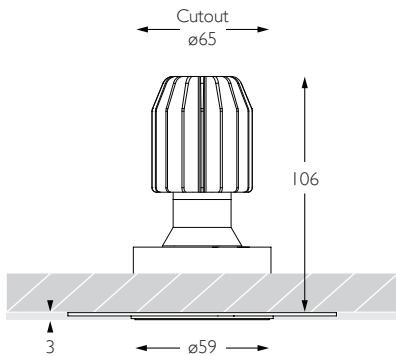

MINIMO 16 | IP54 ADJUSTABLE

Luminaires
spec sheet RCT-638

WIDE FLOOD | TRIMLESS | PINHOLE APERTURE