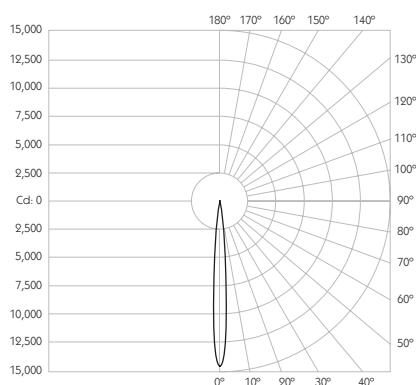

Weight 294g

Finishes

Finishes Black | White *

* Please enquire as to the availability of non-standard Finishes

Optical

System Power 8.4W

Module Output 665lm**

Absolute Output 656lm**

LOR 99%

Glare Cut Off 44°

Glare Comfort Cut Off 90°

** Photometry shown is correct for 3000K module. Please enquire for 2700K module output.

Colour Temperature 2700K | 3000K

CRI 92 Typ

TM-30 Rf: 90 Rg: 99

Beam Angle 9°

Gear Type Dimmable Options Available

Gear Location Remote

Product Photometry independently tested in accordance with LM-79

Distance	Beam Diameter	Illuminance (lx)
1m	0.16m	14,533 lx
2m	0.31m	3,633 lx
3m	0.47m	1,615 lx
4m	0.63m	908 lx
5m	0.79m	581 lx