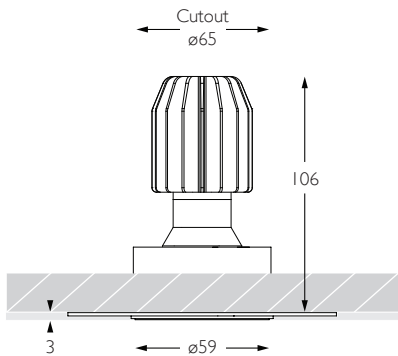

MINIMO 16 | IP54 ADJUSTABLE

Luminaires
spec sheet RCT-638

NARROW SPOT | TRIMLESS | PINHOLE APERTURE

Glare Diagram

Cut Off: 44°

Glare Comfort Cut Off: 90°

Technical Description

Minimo 16 Adjustable is an IP54 recessed LED luminaire offering full adjustability with 360° pan and 35° tilt without breaking the ceiling line. Minimo 16 is perfect for use in colour-critical applications with 92CRI delivered from a single source LED module and available in two colour temperatures as standard. Tool-less, site changeable beam angles allow flexibility in varying environments. Machined from aerospace grade 6063-T6 aluminium, Minimo 16 Adjustable Trimless features a 33mm pinhole aperture for a minimal and extremely low glare solution. Minimo 16 Adjustable delivers a lumen package of 665lm at 8.4W.