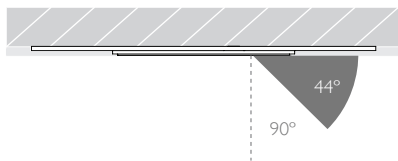

Gear Type Dimmable Options Available

Gear Location Remote

Product Photometry independently tested in accordance with LM-79

Distance	Beam Diameter	Illuminance (lx)
1m	0.16m	14,533 lx
2m	0.31m	3,633 lx
3m	0.47m	1,615 lx
4m	0.63m	908 lx
5m	0.79m	581 lx

MINIMO 16 | IP54 ADJUSTABLE

Luminaires
spec sheet RCT-638

NARROW SPOT | TRIMLESS | PINHOLE APERTURE

Glare Diagram

Cut Off: 44°

Glare Comfort Cut Off: 90°

Technical Description

Minimo 16 Adjustable is an IP54 recessed LED luminaire offering full adjustability with 360° pan and 35° tilt without breaking the ceiling line. Minimo 16 is perfect for use in colour-critical applications with 92CRI delivered from a single source LED module and available in two colour temperatures as standard. Tool-less, site changeable beam angles allow flexibility in varying environments. Machined from aerospace grade 6063-T6 aluminium, Minimo 16 Adjustable Trimless features a 33mm pinhole aperture for a minimal and extremely low glare solution. Minimo 16 Adjustable delivers a lumen package of 665lm at 8.4W.