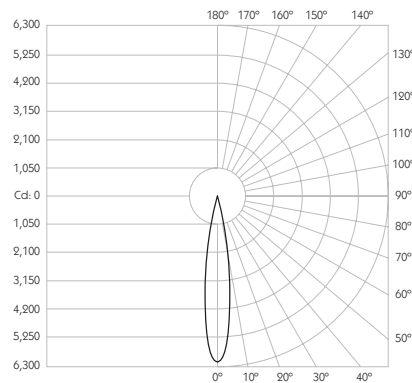

Optical

System Power 8.4W

Module Output 665lm**

Absolute Output 656lm**

LOR 99%

Glare Cut Off 44°

Glare Comfort Cut Off 90°

** Photometry shown is correct for 3000K module. Please enquire for 2700K module output.

Colour Temperature 2700K | 3000K

CRI 92 Typ

TM-30 Rf: 90 Rg: 99

Beam Angle 15°

Gear Type Dimmable Options Available

Gear Location Remote

Product Photometry independently tested in accordance with LM-79