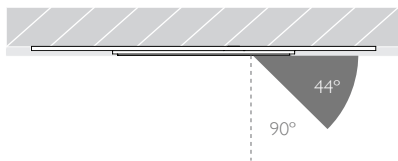

42 RIVERSIDE ROAD
LONDON SW17 0BA

t. +44 (0) 20 8947 6616
f. +44 (0) 20 8286 6626

MINIMO 16 | IP54 ADJUSTABLE

Luminaires
spec sheet RCT-638

SPOT | TRIMLESS | PINHOLE APERTURE

Glare Diagram

Cut Off: 44°

Glare Comfort Cut Off: 90°