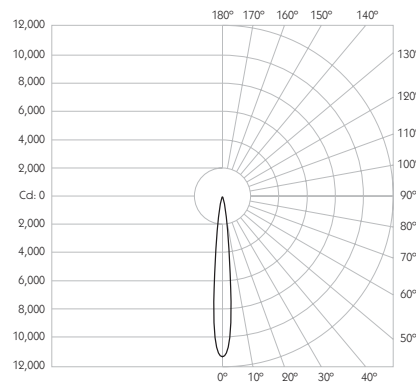

LOR 98%

Glare Cut Off 44°

Glare Comfort Cut Off 90°

** Photometry shown is correct for 3000K module. Please enquire for 2700K module output.

Colour Temperature 2700K | 3000K

CRI 92 Typ

TM-30 Rf: 90 Rg: 99

Beam Angle 11°

Gear Type Dimmable Options Available

Gear Location Remote

Product Photometry independently tested in accordance with LM-79

Distance	Beam Diameter	Illuminance (lx)
1m	0.19m	11,164 lx
2m	0.39m	2,791 lx
3m	0.58m	1,240 lx
4m	0.77m	698 lx
5m	0.96m	447 lx