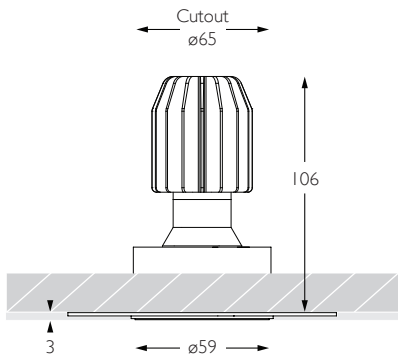

MINIMO 16 | IP54 ADJUSTABLE

Luminaires
spec sheet RCT-638

SPOT | TRIMLESS | PINHOLE APERTURE