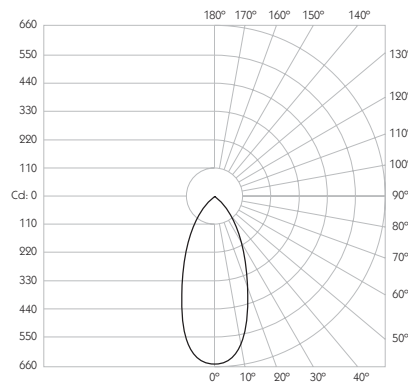

Weight 294g

Finishes

Finishes Black | White *

* Please enquire as to the availability of non-standard Finishes

Optical

System Power 8.4W

Module Output 665lm**

Absolute Output 544lm**

LOR 82%

Glare Cut Off 44°

Glare Comfort Cut Off 90°

** Photometry shown is correct for 3000K module. Please enquire for 2700K module output.

Colour Temperature 2700K | 3000K

CRI 92 Typ

TM-30 Rf: 90 Rg: 99

Beam Angle 45°

Gear Type Dimmable Options Available

Gear Location Remote

Product Photometry independently tested in accordance with LM-79

Distance (m)	Beam Diameter (m)	Illuminance (lx)
1m	0.83m	609 lx
2m	1.66m	152 lx
3m	2.49m	68 lx
4m	3.31m	38 lx
5m	4.14m	24 lx