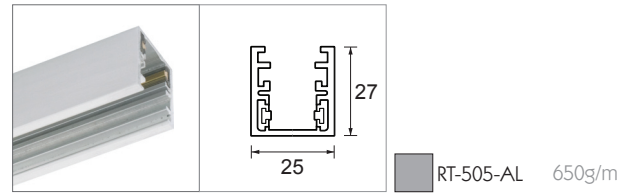

Category Interior use only IP20
Material Extruded Aluminium
Finish Brushed Aluminium | Black [RAL 9005] | White [RAL 9010]
System Jack Plug Connector
Rating 300W Max at 12V
Standard Length 2m lengths [can be cut on site]
Weight AL | BK | WH - 1.2kg/m

ReTrac is a new low voltage lighting system. Rated at 300W, ReTrac is designed to be recessed into the wall or ceiling, providing an extremely versatile system for picture lighting. The outer extrusion is installed during first fix, with the rest of the system slotting into place after the decoration is complete. The system can also be surface mounted or suspended, and is available with our wide range of luminaires. A picture support is also available. Standard finishes are brushed aluminium, black and white. The optional cover strip can also be painted in to provide a very discreet installation.

Inner Track

Fits inside either the Recess or Surface Channels.

Recess Channel

For use when plastering into a wall providing a seamless joint.

Surface Channel

For use when surface mounting or suspending.

End Cap

Fits onto the end of the track providing a decorative flush end.

Cover Strip

Fits into both Surface and Recess Channels to provide a decorative finish.

Straight Coupler

Electronically connects two inline track sections.