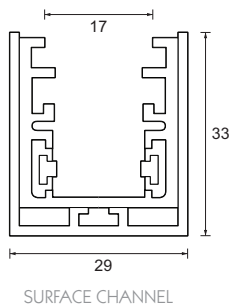

Category Interior use only IP20
Material Extruded Aluminium
Finish Brushed Aluminium | Black [RAL 9005] | White [RAL 9010]
System Jack Plug Connector
Rating 300W Max at 12V
Standard Length 2m lengths [can be cut on site]
Weight AL | BK | WH - 1.2kg/m

Inner Track

Fits inside either the Recess or Surface Channels.

Recess Channel

For use when plastering into a wall providing a seamless joint.

Surface Channel

For use when surface mounting or suspending.

End Cap

Fits onto the end of the track providing a decorative flush end.

Cover Strip

Fits into both Surface and Recess Channels to provide a decorative finish.

Straight Coupler

Electronically connects two inline track sections.

	RT-512-AL	38g
	RT-512-BK	38g
	RT-512-WH	38g

Adjustable Coupler

Electronically connects two corner sections of track.

	RT-513-AL	40g
	RT-513-BK	40g
	RT-513-WH	40g

Power Feed

Feeds power to the inner track*.