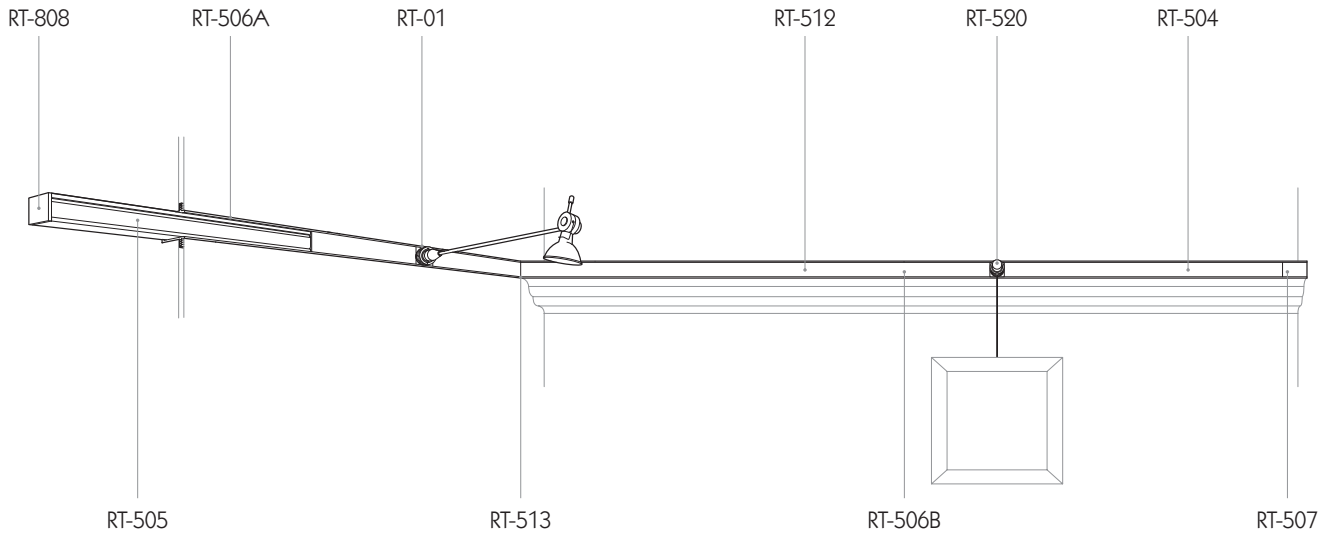

RT Connector

Adaptor for connecting luminaires to the track.

Inner Track

Fits inside either the Recess or Surface Channels.

Recess Channel

For use when plastering into a wall providing a seamless joint.

Surface Channel

For use when surface mounting or suspending.

End Cap

Fits onto the end of the track providing a decorative flush end.

Cover Strip

Fits into both Surface and Recess Channels to provide a decorative finish.