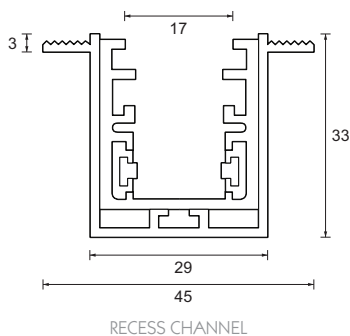

Category Interior use only IP20
Material Extruded Aluminium
Finish Brushed Aluminium | Black [RAL 9005] | White [RAL 9010]
System Jack Plug Connector
Rating 300W Max at 12V
Standard Length 2m lengths [can be cut on site]
Weight AL | BK | WH - 1.2kg/m

Inner Track

Fits inside either the Recess or Surface Channels.

Recess Channel

For use when plastering into a wall providing a seamless joint.

Surface Channel

For use when surface mounting or suspending.

End Cap

Fits onto the end of the track providing a decorative flush end.

Cover Strip

Fits into both Surface and Recess Channels to provide a decorative finish.

Straight Coupler

Electronically connects two inline track sections.

	RT-512-AL	38g
	RT-512-BK	38g
	RT-512-WH	38g

Adjustable Coupler

Electronically connects two corner sections of track.

	RT-513-AL	40g
	RT-513-BK	40g
	RT-513-WH	40g

Power Feed

Feeds power to the inner track*.