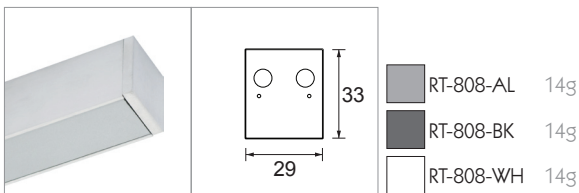

Inner Track

Fits inside either the Recess or Surface Channels.

Recess Channel

For use when plastering into a wall providing a seamless joint.

Surface Channel

For use when surface mounting or suspending.

End Cap

Fits onto the end of the track providing a decorative flush end.

Cover Strip

Fits into both Surface and Recess Channels to provide a decorative finish.

Straight Coupler

Electronically connects two inline track sections.