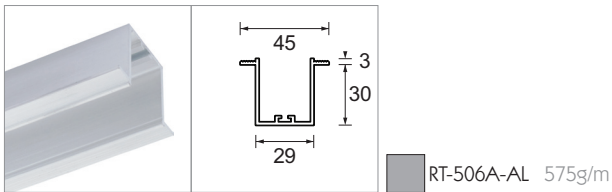

Category Interior use only IP20
Material Extruded Aluminium
Finish Brushed Aluminium | Black [RAL 9005] | White [RAL 9010]
System Jack Plug Connector
Rating 300W Max at 12V
Standard Length 2m lengths [can be cut on site]
Weight AL | BK | WH - 1.2kg/m

ReTrac is a new low voltage lighting system. Rated at 300W, ReTrac is designed to be recessed into the wall or ceiling, providing an extremely versatile system for picture lighting. The outer extrusion is installed during first fix, with the rest of the system slotting into place after the decoration is complete. The system can also be surface mounted or suspended, and is available with our wide range of luminaires. A picture support is also available. Standard finishes are brushed aluminium, black and white. The optional cover strip can also be painted in to provide a very discreet installation.

Inner Track

Fits inside either the Recess or Surface Channels.

Recess Channel

For use when plastering into a wall providing a seamless joint.

Surface Channel

For use when surface mounting or suspending.

End Cap

Fits onto the end of the track providing a decorative flush end.

Cover Strip

Fits into both Surface and Recess Channels to provide a decorative finish.

Straight Coupler

Electronically connects two inline track sections.