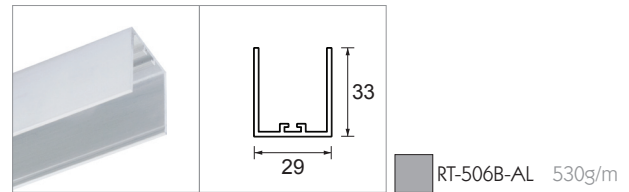

Category Interior use only IP20
Material Extruded Aluminium
Finish Brushed Aluminium | Black [RAL 9005] | White [RAL 9010]
System Jack Plug Connector
Rating 300W Max at 12V
Standard Length 2m lengths [can be cut on site]
Weight AL | BK | WH - 1.2kg/m

ReTrac is a new low voltage lighting system. Rated at 300W, ReTrac is designed to be recessed into the wall or ceiling, providing an extremely versatile system for picture lighting. The outer extrusion is installed during first fix, with the rest of the system slotting into place after the decoration is complete. The system can also be surface mounted or suspended, and is available with our wide range of luminaires. A picture support is also available. Standard finishes are brushed aluminium, black and white. The optional cover strip can also be painted in to provide a very discreet installation.

Inner Track

Fits inside either the Recess or Surface Channels.

Recess Channel

For use when plastering into a wall providing a seamless joint.

Surface Channel

For use when surface mounting or suspending.

End Cap

Fits onto the end of the track providing a decorative flush end.

Cover Strip

Fits into both Surface and Recess Channels to provide a decorative finish.

Straight Coupler

Electronically connects two inline track sections.