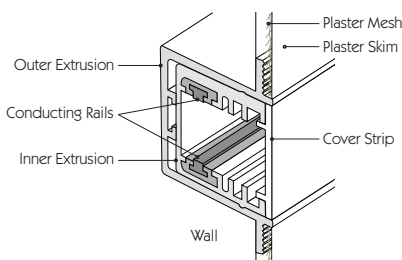

ReTrac is a new low voltage lighting system. Rated at 300W, ReTrac is designed to be recessed into the wall or ceiling, providing an extremely versatile system for picture lighting. The outer extrusion is installed during first fix, with the rest of the system slotting into place after the decoration is complete. The system can also be surface mounted or suspended, and is available with our wide range of luminaires. A picture support is also available. Standard finishes are brushed aluminium, black and white. The optional cover strip can also be painted in to provide a very discreet installation.

The jack plug system allows the luminaires to be easily removed for cleaning or relamping. The luminaires click into the jack plug socket, the threaded jacket then screws into position to lock the connection in place. Once fixed, the luminaires are free to rotate or alternatively, can be secured in place using two locking pins.

	EVO	EVO R	EVO S	RETRO	MICROSPOT C	MICROSPOT S	MICROSPOT L	RADAR	ROTOR	DEMILUMEN	MAXILUMEN
Grey	•	•	•	•	•	•	•	•	•	•	•
Black	•	•	•	•	•	•	•	•	•	•	•
White	•	•	•	•	•	•	•	•	•	•	•