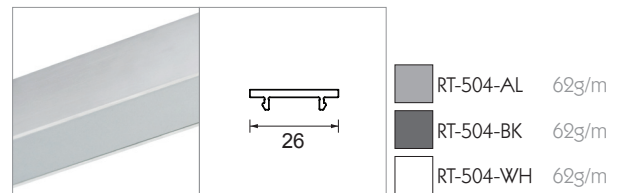

Inner Track

Fits inside either the Recess or Surface Channels.

Recess Channel

For use when plastering into a wall providing a seamless joint.

Surface Channel

For use when surface mounting or suspending.

End Cap

Fits onto the end of the track providing a decorative flush end.

Cover Strip

Fits into both Surface and Recess Channels to provide a decorative finish.

Straight Coupler

Electronically connects two inline track sections.