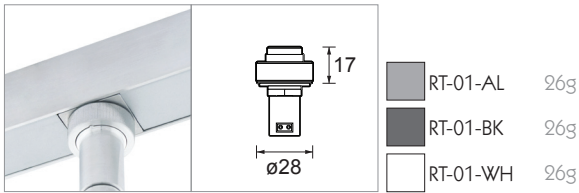

ReTrac is a new low voltage lighting system. Rated at 300W, ReTrac is designed to be recessed into the wall or ceiling, providing an extremely versatile system for picture lighting. The outer extrusion is installed during first fix, with the rest of the system slotting into place after the decoration is complete. The system can also be surface mounted or suspended, and is available with our wide range of luminaires. A picture support is also available. Standard finishes are brushed aluminium, black and white. The optional cover strip can also be painted in to provide a very discreet installation.

Inner Track

Fits inside either the Recess or Surface Channels.

Recess Channel

For use when plastering into a wall providing a seamless joint.

Surface Channel

For use when surface mounting or suspending.

End Cap

Fits onto the end of the track providing a decorative flush end.

Cover Strip

Fits into both Surface and Recess Channels to provide a decorative finish.

Straight Coupler

Electronically connects two inline track sections.