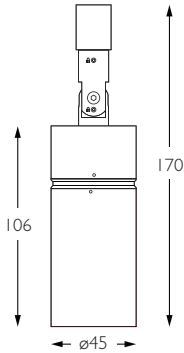

Product Photometry independently tested in accordance with LM-79

IP 20	95 CRI	CE	ETL US
LED	5.5W	24V	PART L
360°	180°	0.5m	Accessories Available

Grey	CA-462-AL-XX9514	BT-462-AL-XX9514	RT-462-AL-XX9514	EUT3-462-AL-XX9514	MPS-462-AL-XX9514	MPX-462-AL-XX9514	MPY-462-AL-XX9514	MPZ-462-AL-XX9514
Black			RT-462-BK-XX9514	EUT3-462-BK-XX9514	MPS-462-BK-XX9514	MPX-462-BK-XX9514	MPY-462-BK-XX9514	MPZ-462-BK-XX9514
White	RT-462-WH-XX9514	EUT3-462-WH-XX9514	MPS-462-WH-XX9514	MPX-462-WH-XX9514	MPY-462-WH-XX9514	MPZ-462-WH-XX9514		

For 3000K Substitute XX with 30 | For 2700K Substitute XX with 27

Category Interior use only IP20
Material Machined Aluminium
Finish Brushed Aluminium | Black | White | Custom
System Eutrac | Monopoint | LV tracks
Lockable Pan & Tilt
Accessories Snoots | Louvres | Lenses
System Power 5.5W
Module Output 420lm
Absolute Output 390lm
LOR 93%
Colour Temperature 3000K | 2700K | *
CRI Ra: 95 **TM-30** Rf: 93 Rg: 99
Optics 20°
Gear Type Dimmable options available
Weight 230g

Product Photometry independently tested in accordance with LM-79

Distance	Beam Diameter	Light Output (lx)
1m	0.35m	2,194 lx
2m	0.71m	549 lx
3m	1.06m	244 lx
4m	1.41m	137 lx
5m	1.76m	88 lx

	CA-462-AL-XX9520	BT-462-AL-XX9520	RT-462-AL-XX9520	EUT3-462-AL-XX9520	MPS-462-AL-XX9520	MPX-462-AL-XX9520	MPY-462-AL-XX9520	MPZ-462-AL-XX9520
			RT-462-BK-XX9520	EUT3-462-BK-XX9520	MPS-462-BK-XX9520	MPX-462-BK-XX9520	MPY-462-BK-XX9520	MPZ-462-BK-XX9520
	RT-462-WH-XX9520	EUT3-462-WH-XX9520	MPS-462-WH-XX9520	MPX-462-WH-XX9520	MPY-462-WH-XX9520	MPZ-462-WH-XX9520		