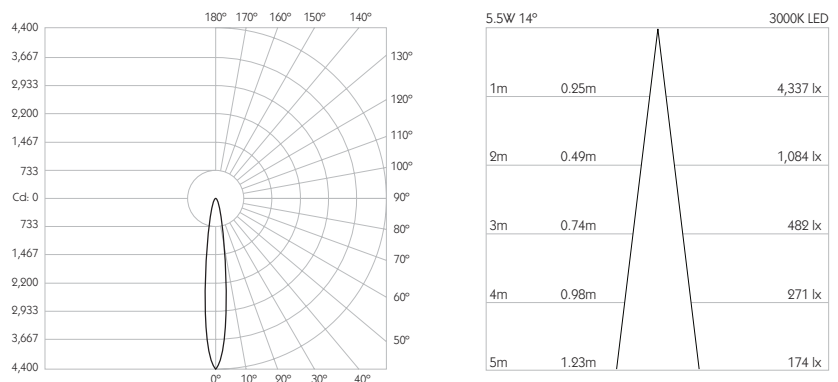

Designed around the classical proportions of the golden ratio, Evo X11 is a 95CRI LED spotlight. The spotlight comes as standard in white, black and brushed aluminium finishes, and has three tool-less interchangeable optics for flexible distribution. Movement is aided with a low friction bearing rotation and constant torque tilt mechanism, both lockable in pan and tilt. The Precision Lighting Jack Plug system enables the luminaire to be easily disconnected and reconnected to all of Precision Lighting's systems, offering flexibility throughout the product's lifetime. The onboard 24V driver ensures overcurrent protection and is not polarity sensitive. Evo X11 is machined from aerospace grade 6063-T6 aluminium, delivering a lumen package of 420lm at 5.5W.

Product Photometry independently tested in accordance with LM-79