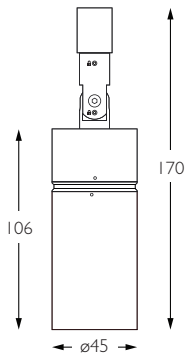

Category Interior use only IP20
Material Machined Aluminium
Finish Brushed Aluminium | Black | White | Custom
System Eutrac | Monopoint | LV tracks
Lockable Pan & Tilt
Accessories Snoots | Louvres | Lenses
System Power 5.5W
Module Output 420lm
Absolute Output 408lm
LOR 97%
Colour Temperature 3000K | 2700K | *
CRI Ra: 95 **TM-30** Rf: 93 Rg: 99
Optics 14°
Gear Type Dimmable options available
Weight 230g

Product Photometry independently tested in accordance with LM-79

IP 20	95 CRI	CE	ETL US
LED	5.5W	24V	PART L
360°	180°	0.5m	Accessories Available

Grey	CA-462-AL-XX9514	BT-462-AL-XX9514	RT-462-AL-XX9514	EUT3-462-AL-XX9514	MPS-462-AL-XX9514	MPX-462-AL-XX9514	MPY-462-AL-XX9514	MPZ-462-AL-XX9514
Black			RT-462-BK-XX9514	EUT3-462-BK-XX9514	MPS-462-BK-XX9514	MPX-462-BK-XX9514	MPY-462-BK-XX9514	MPZ-462-BK-XX9514
White	RT-462-WH-XX9514	EUT3-462-WH-XX9514	MPS-462-WH-XX9514	MPX-462-WH-XX9514	MPY-462-WH-XX9514	MPZ-462-WH-XX9514		

For 3000K Substitute XX with 30 | For 2700K Substitute XX with 27

Category Interior use only IP20
Material Machined Aluminium
Finish Brushed Aluminium | Black | White | Custom
System Eutrac | Monopoint | LV tracks
Lockable Pan & Tilt
Accessories Snoots | Louvres | Lenses
System Power 5.5W
Module Output 420lm
Absolute Output 390lm
LOR 93%
Colour Temperature 3000K | 2700K | *
CRI Ra: 95 **TM-30** Rf: 93 Rg: 99
Optics 20°
Gear Type Dimmable options available
Weight 230g

Product Photometry independently tested in accordance with LM-79

Distance	Beam Diameter	Light Output (lx)
1m	0.35m	2,194 lx
2m	0.71m	549 lx
3m	1.06m	244 lx
4m	1.41m	137 lx
5m	1.76m	88 lx

	CA-462-AL-XX9520	BT-462-AL-XX9520	RT-462-AL-XX9520	EUT3-462-AL-XX9520	MPS-462-AL-XX9520	MPX-462-AL-XX9520	MPY-462-AL-XX9520	MPZ-462-AL-XX9520
			RT-462-BK-XX9520	EUT3-462-BK-XX9520	MPS-462-BK-XX9520	MPX-462-BK-XX9520	MPY-462-BK-XX9520	MPZ-462-BK-XX9520
	RT-462-WH-XX9520	EUT3-462-WH-XX9520	MPS-462-WH-XX9520	MPX-462-WH-XX9520	MPY-462-WH-XX9520	MPZ-462-WH-XX9520		