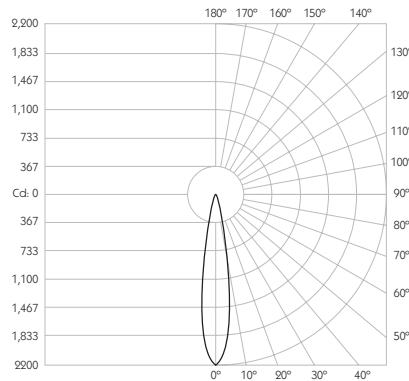

For 3000K Substitute XX with 30 | For 2700K Substitute XX with 27

Category Interior use only IP20
Material Machined Aluminium
Finish Brushed Aluminium | Black | White | Custom
System Eutrac | Monopoint | LV tracks
Lockable Pan & Tilt
Accessories Snoots | Louvres | Lenses
System Power 5.5W
Module Output 420lm
Absolute Output 390lm
LOR 93%
Colour Temperature 3000K | 2700K | *
CRI Ra: 95 **TM-30** Rf: 93 Rg: 99
Optics 20°
Gear Type Dimmable options available
Weight 230g

Product Photometry independently tested in accordance with LM-79

Distance	Beam Diameter	Light Output (lx)
1m	0.35m	2,194 lx
2m	0.71m	549 lx
3m	1.06m	244 lx
4m	1.41m	137 lx
5m	1.76m	88 lx

	CA-462-AL-XX9520	BT-462-AL-XX9520	RT-462-AL-XX9520	EUT3-462-AL-XX9520	MPS-462-AL-XX9520	MPX-462-AL-XX9520	MPY-462-AL-XX9520	MPZ-462-AL-XX9520
			RT-462-BK-XX9520	EUT3-462-BK-XX9520	MPS-462-BK-XX9520	MPX-462-BK-XX9520	MPY-462-BK-XX9520	MPZ-462-BK-XX9520
	RT-462-WH-XX9520	EUT3-462-WH-XX9520	MPS-462-WH-XX9520	MPX-462-WH-XX9520	MPY-462-WH-XX9520	MPZ-462-WH-XX9520		