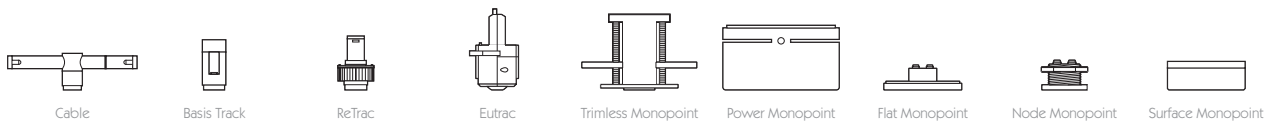

Distance	Beam Diameter	Light Output (lx)
1m	0.35m	2,194 lx
2m	0.71m	549 lx
3m	1.06m	244 lx
4m	1.41m	137 lx
5m	1.76m	88 lx