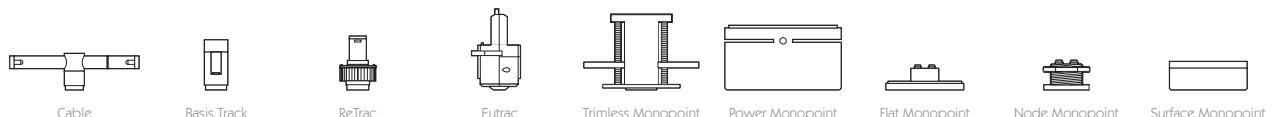

IP 20	95 CRI	CE	ETL US
LED	5.5W	24V	PART L
360°	180°	0.5m	Accessories Available