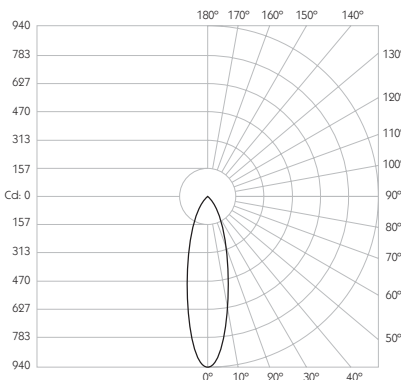

Product Photometry independently tested in accordance with LM-79

Distance	Beam Diameter	Light Output (lx)
1m	0.35m	2,194 lx
2m	0.71m	549 lx
3m	1.06m	244 lx
4m	1.41m	137 lx
5m	1.76m	88 lx

	CA-462-AL-XX9520	BT-462-AL-XX9520	RT-462-AL-XX9520	EUT3-462-AL-XX9520	MPS-462-AL-XX9520	MPX-462-AL-XX9520	MPY-462-AL-XX9520	MPZ-462-AL-XX9520
			RT-462-BK-XX9520	EUT3-462-BK-XX9520	MPS-462-BK-XX9520	MPX-462-BK-XX9520	MPY-462-BK-XX9520	MPZ-462-BK-XX9520
	RT-462-WH-XX9520	EUT3-462-WH-XX9520	MPS-462-WH-XX9520	MPX-462-WH-XX9520	MPY-462-WH-XX9520	MPZ-462-WH-XX9520		

For 3000K Substitute XX with 30 | For 2700K Substitute XX with 27

Category Interior use only IP20
Material Machined Aluminium
Finish Brushed Aluminium | Black | White | Custom
System Eutrac | Monopoint | LV tracks
Lockable Pan & Tilt
Accessories Snoots | Louvres | Lenses
System Power 5.5W
Module Output 420lm
Absolute Output 365lm
LOR 87%
Colour Temperature 3000K | 2700K | *
CRI Ra: 95 **TM-30** Rf: 93 Rg: 99
Optics 30°
Gear Type Dimmable options available
Weight 230g

Product Photometry independently tested in accordance with LM-79

IP 20	95 CRI	CE	ETL US
LED	5.5W	24V	PART L
360°	180°	0.5m	Accessories Available

Grey	CA-462-AL-XX9530	BT-462-AL-XX9530	RT-462-AL-XX9530	EUT3-462-AL-XX9530	MPS-462-AL-XX9530	MPX-462-AL-XX9530	MPY-462-AL-XX9530	MPZ-462-AL-XX9530
Black			RT-462-BK-XX9530	EUT3-462-BK-XX9530	MPS-462-BK-XX9530	MPX-462-BK-XX9530	MPY-462-BK-XX9530	MPZ-462-BK-XX9530
White			RT-462-WH-XX9530	EUT3-462-WH-XX9530	MPS-462-WH-XX9530	MPX-462-WH-XX9530	MPY-462-WH-XX9530	MPZ-462-WH-XX9530