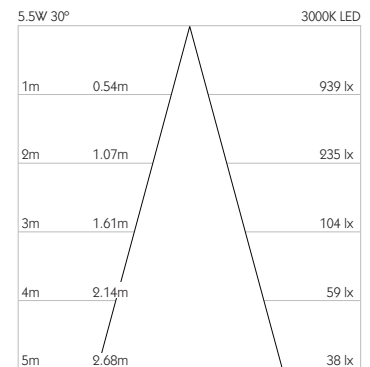

Designed around the classical proportions of the golden ratio, Evo X11 is a 95CRI LED spotlight. The spotlight comes as standard in white, black and brushed aluminium finishes, and has three tool-less interchangeable optics for flexible distribution. Movement is aided with a low friction bearing rotation and constant torque tilt mechanism, both lockable in pan and tilt. The Precision Lighting Jack Plug system enables the luminaire to be easily disconnected and reconnected to all of Precision Lighting's systems, offering flexibility throughout the product's lifetime. The onboard 24V driver ensures overcurrent protection and is not polarity sensitive. Evo X11 is machined from aerospace grade 6063-T6 aluminium, delivering a lumen package of 420lm at 5.5W.

Product Photometry independently tested in accordance with LM-79