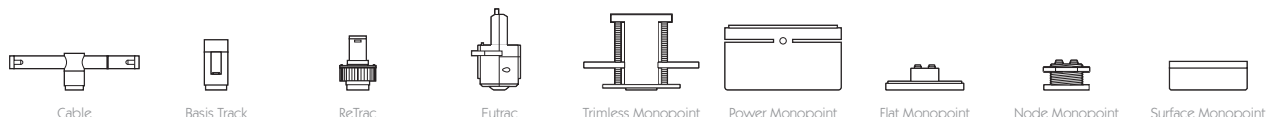

For 3000K Substitute XX with 30 | For 2700K Substitute XX with 27

Category Interior use only IP20
Material Machined Aluminium
Finish Brushed Aluminium | Black | White | Custom
System Eutrac | Monopoint | LV tracks
Lockable Pan & Tilt
Accessories Snoots | Louvres | Lenses
System Power 5.5W
Module Output 420lm
Absolute Output 365lm
LOR 87%
Colour Temperature 3000K | 2700K | *
CRI Ra: 95 **TM-30** Rf: 93 Rg: 99
Optics 30°
Gear Type Dimmable options available
Weight 230g

* Please enquire as to the availability of non-standard Colour Temperatures.

Designed around the classical proportions of the golden ratio, Evo X11 is a 95CRI LED spotlight. The spotlight comes as standard in white, black and brushed aluminium finishes, and has three tool-less interchangeable optics for flexible distribution. Movement is aided with a low friction bearing rotation and constant torque tilt mechanism, both lockable in pan and tilt. The Precision Lighting Jack Plug system enables the luminaire to be easily disconnected and reconnected to all of Precision Lighting's systems, offering flexibility throughout the product's lifetime. The onboard 24V driver ensures overcurrent protection and is not polarity sensitive. Evo X11 is machined from aerospace grade 6063-T6 aluminium, delivering a lumen package of 420lm at 5.5W.

Product Photometry independently tested in accordance with LM-79

IP 20	95 CRI	CE	ETL US
LED	5.5W	24V	PART L
360°	180°	0.5m	Accessories Available

Grey	CA-462-AL-XX9530	BT-462-AL-XX9530	RT-462-AL-XX9530	EUT3-462-AL-XX9530	MPS-462-AL-XX9530	MPX-462-AL-XX9530	MPY-462-AL-XX9530	MPZ-462-AL-XX9530
Black			RT-462-BK-XX9530	EUT3-462-BK-XX9530	MPS-462-BK-XX9530	MPX-462-BK-XX9530	MPY-462-BK-XX9530	MPZ-462-BK-XX9530
White			RT-462-WH-XX9530	EUT3-462-WH-XX9530	MPS-462-WH-XX9530	MPX-462-WH-XX9530	MPY-462-WH-XX9530	MPZ-462-WH-XX9530