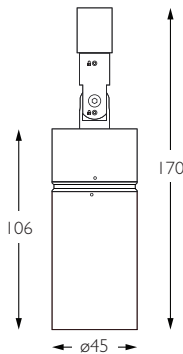

Category Interior use only IP20
Material Machined Aluminium
Finish Brushed Aluminium | Black | White | Custom
System Eutrac | Monopoint | LV tracks
Lockable Pan & Tilt
Accessories Snoots | Louvres | Lenses
System Power 5.5W
Module Output 420lm
Absolute Output 365lm
LOR 87%
Colour Temperature 3000K | 2700K | *
CRI Ra: 95   **TM-30** Rf: 93 Rg: 99
Optics 30°
Gear Type Dimmable options available
Weight 230g

* Please enquire as to the availability of non-standard Colour Temperatures.

Designed around the classical proportions of the golden ratio, Evo X11 is a 95CRI LED spotlight. The spotlight comes as standard in white, black and brushed aluminium finishes, and has three tool-less interchangeable optics for flexible distribution. Movement is aided with a low friction bearing rotation and constant torque tilt mechanism, both lockable in pan and tilt. The Precision Lighting Jack Plug system enables the luminaire to be easily disconnected and reconnected to all of Precision Lighting's systems, offering flexibility throughout the product's lifetime. The onboard 24V driver ensures overcurrent protection and is not polarity sensitive. Evo X11 is machined from aerospace grade 6063-T6 aluminium, delivering a lumen package of 420lm at 5.5W.

Product Photometry independently tested in accordance with LM-79

IP 20	95 CRI	CE	ETL US
LED	5.5W	24V	PART L
360°	180°	0.5m	Accessories Available