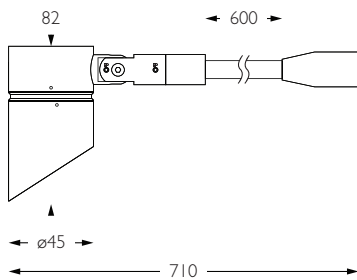

Category Interior use only IP20
Material Machined Aluminium
Finish Brushed Aluminium | Black | White | Custom
System Monopoint | LV tracks
Lockable Pan & Tilt
Accessories Snoots | Louvres | Lenses
System Power 3.6W
Module Output 305lm
Absolute Output 266lm
LOR 87%
Colour Temperature 3000K | 2700K | *
CRI Ra: 95   **TM-30** Rf: 93 Rg: 99
Optics 30°
Gear Type Dimmable options available
Weight 253g
Stem Length 600mm | Custom available upon request

* Please enquire as to the availability of non-standard Colour Temperatures.

Discus S11 is a compact 95CRI LED spotlight, mounted to a 600mm stem. The spotlight comes as standard in white, black and brushed aluminium finishes, and has three site changeable optics for flexible distribution. Movement is aided with a low friction bearing rotation and constant torque tilt mechanism, both lockable in pan and tilt. The Precision Lighting Jack Plug system enables the luminaire to be easily disconnected and reconnected to all of Precision Lighting's systems, offering flexibility throughout the product's lifetime. The onboard 24V driver ensures overcurrent protection and is not polarity sensitive. Discus S11 is machined from Aerospace grade 6063-T6 aluminium, delivering a lumen package of 305lm at 3.6W.

Product Photometry independently tested in accordance with LM-79