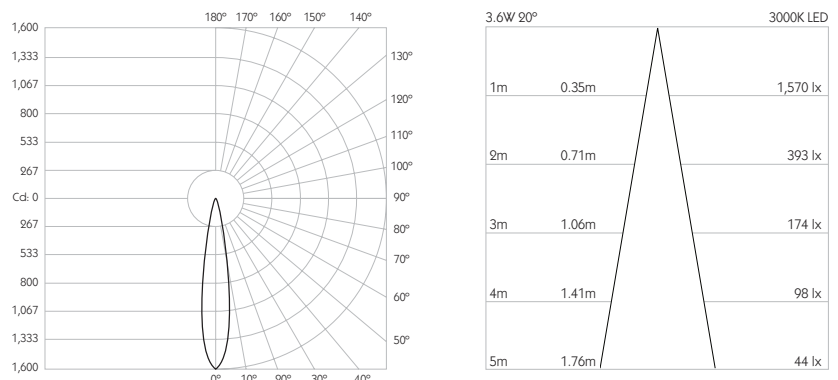

Discus S11 is a compact 95CRI LED spotlight, mounted to a 600mm stem. The spotlight comes as standard in white, black and brushed aluminium finishes, and has three site changeable optics for flexible distribution. Movement is aided with a low friction bearing rotation and constant torque tilt mechanism, both lockable in pan and tilt. The Precision Lighting Jack Plug system enables the luminaire to be easily disconnected and reconnected to all of Precision Lighting's systems, offering flexibility throughout the product's lifetime. The onboard 24V driver ensures overcurrent protection and is not polarity sensitive. Discus S11 is machined from Aerospace grade 6063-T6 aluminium, delivering a lumen package of 305lm at 3.6W.

Product Photometry independently tested in accordance with LM-79