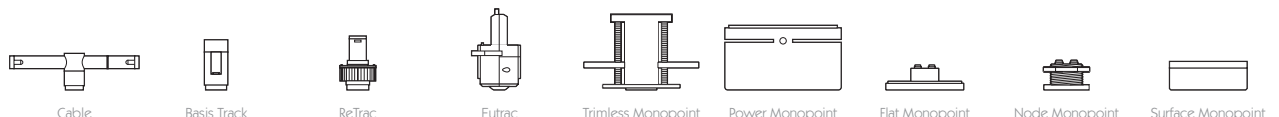

IP 20	95 CRI	CE	ETL US
LED	3.6W	24V	PART L
360°	180°	0.5m	Accessories Available