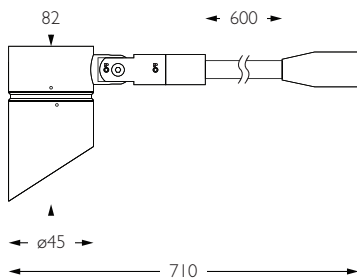

Category Interior use only IP20
Material Machined Aluminium
Finish Brushed Aluminium | Black | White | Custom
System Monopoint | LV tracks
Lockable Pan & Tilt
Accessories Snoots | Louvres | Lenses
System Power 3.6W
Module Output 305lm
Absolute Output 294lm
LOR 96%
Colour Temperature 3000K | 2700K | *
CRI Ra: 95 **TM-30** Rf: 93 Rg: 99
Optics 14°
Gear Type Dimmable options available
Weight 253g
Stem Length 600mm | Custom available upon request

For 3000K Substitute XX with 30 | For 2700K Substitute XX with 27

DISCUS S11

SPOT | GLARE GUARD

- Category** Interior use only IP20
- Material** Machined Aluminium
- Finish** Brushed Aluminium | Black | White | Custom
- System** Monopoint | LV tracks
- Lockable** Pan & Tilt
- Accessories** Snoots | Louvres | Lenses
- System Power** 3.6W
- Module Output** 305lm
- Absolute Output** 277lm
- LOR** 91%
- Colour Temperature** 3000K | 2700K | *
- CRI** Ra: 95 **TM-30** Rf: 93 Rg: 99
- Optics** 20°
- Gear Type** Dimmable options available
- Weight** 253g
- Stem Length** 600mm | Custom available upon request

* Please enquire as to the availability of non-standard Colour Temperatures.

Discus S11 is a compact 95CRI LED spotlight, mounted to a 600mm stem. The spotlight comes as standard in white, black and brushed aluminium finishes, and has three site changeable optics for flexible distribution. Movement is aided with a low friction bearing rotation and constant torque tilt mechanism, both lockable in pan and tilt. The Precision Lighting Jack Plug system enables the luminaire to be easily disconnected and reconnected to all of Precision Lighting's systems, offering flexibility throughout the product's lifetime. The onboard 24V driver ensures overcurrent protection and is not polarity sensitive. Discus S11 is machined from Aerospace grade 6063-T6 aluminium, delivering a lumen package of 305lm at 3.6W.