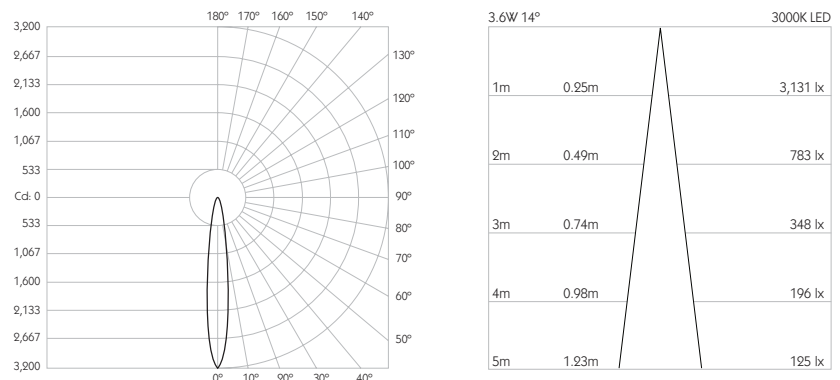

Discus S11 is a compact 95CRI LED spotlight, mounted to a 600mm stem. The spotlight comes as standard in white, black and brushed aluminium finishes, and has three site changeable optics for flexible distribution. Movement is aided with a low friction bearing rotation and constant torque tilt mechanism, both lockable in pan and tilt. The Precision Lighting Jack Plug system enables the luminaire to be easily disconnected and reconnected to all of Precision Lighting's systems, offering flexibility throughout the product's lifetime. The onboard 24V driver ensures overcurrent protection and is not polarity sensitive. Discus S11 is machined from Aerospace grade 6063-T6 aluminium, delivering a lumen package of 305lm at 3.6W.

Product Photometry independently tested in accordance with LM-79