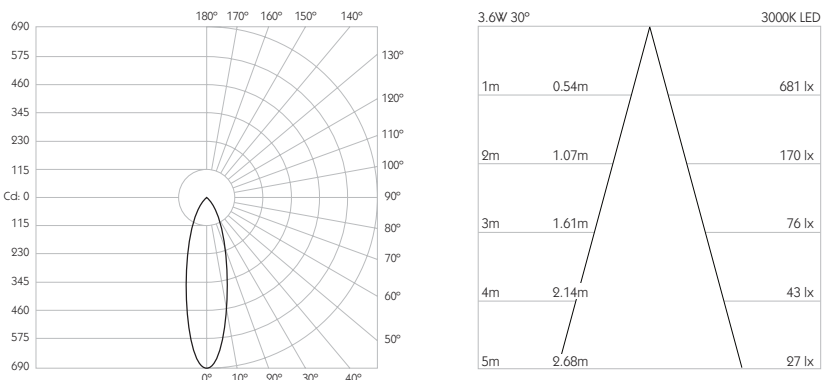

Discus S11 is a compact 95CRI LED spotlight, mounted to a 600mm stem. The spotlight comes as standard in white, black and brushed aluminium finishes, and has three site changeable optics for flexible distribution. Movement is aided with a low friction bearing rotation and constant torque tilt mechanism, both lockable in pan and tilt. The Precision Lighting Jack Plug system enables the luminaire to be easily disconnected and reconnected to all of Precision Lighting's systems, offering flexibility throughout the product's lifetime. The onboard 24V driver ensures overcurrent protection and is not polarity sensitive. Discus S11 is machined from Aerospace grade 6063-T6 aluminium, delivering a lumen package of 305lm at 3.6W.

Product Photometry independently tested in accordance with LM-79