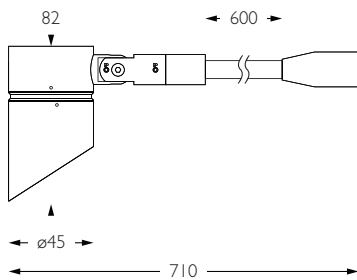

Category Interior use only IP20
Material Machined Aluminium
Finish Brushed Aluminium | Black | White | Custom
System Monopoint | LV tracks
Lockable Pan & Tilt
Accessories Snoots | Louvres | Lenses
System Power 3.6W
Module Output 305lm
Absolute Output 294lm
LOR 96%
Colour Temperature 3000K | 2700K | *
CRI Ra: 95 **TM-30** Rf: 93 Rg: 99
Optics 14°
Gear Type Dimmable options available
Weight 253g
Stem Length 600mm | Custom available upon request

* Please enquire as to the availability of non-standard Colour Temperatures.

Discus S11 is a compact 95CRI LED spotlight, mounted to a 600mm stem. The spotlight comes as standard in white, black and brushed aluminium finishes, and has three site changeable optics for flexible distribution. Movement is aided with a low friction bearing rotation and constant torque tilt mechanism, both lockable in pan and tilt. The Precision Lighting Jack Plug system enables the luminaire to be easily disconnected and reconnected to all of Precision Lighting's systems, offering flexibility throughout the product's lifetime. The onboard 24V driver ensures overcurrent protection and is not polarity sensitive. Discus S11 is machined from Aerospace grade 6063-T6 aluminium, delivering a lumen package of 305lm at 3.6W.

For 3000K Substitute XX with 30 | For 2700K Substitute XX with 27

Category Interior use only IP20
Material Machined Aluminium
Finish Brushed Aluminium | Black | White | Custom
System Monopoint | LV tracks
Lockable Pan & Tilt
Accessories Snoots | Louvres | Lenses
System Power 3.6W
Module Output 305lm
Absolute Output 266lm
LOR 87%
Colour Temperature 3000K | 2700K | *
CRI Ra: 95 **TM-30** Rf: 93 Rg: 99
Optics 30°
Gear Type Dimmable options available
Weight 253g
Stem Length 600mm | Custom available upon request