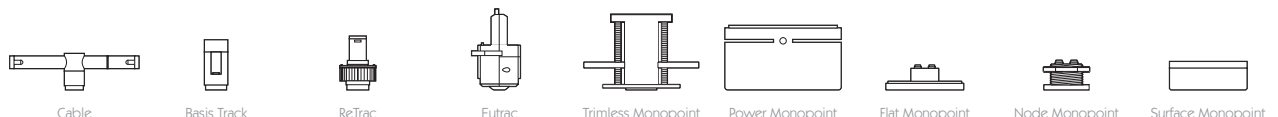

Discus S11 is a compact 95CRI LED spotlight, mounted to a 600mm stem. The spotlight comes as standard in white, black and brushed aluminium finishes, and has three site changeable optics for flexible distribution. Movement is aided with a low friction bearing rotation and constant torque tilt mechanism, both lockable in pan and tilt. The Precision Lighting Jack Plug system enables the luminaire to be easily disconnected and reconnected to all of Precision Lighting's systems, offering flexibility throughout the product's lifetime. The onboard 24V driver ensures overcurrent protection and is not polarity sensitive. Discus S11 is machined from Aerospace grade 6063-T6 aluminium, delivering a lumen package of 305lm at 3.6W.

Product Photometry independently tested in accordance with LM-79