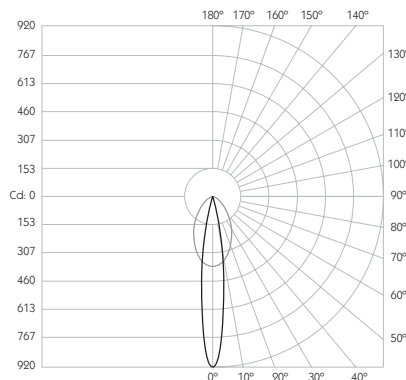

PICO ZOOM SURFACE

Luminaires
spec sheet MPN-706

VARIABLE BEAM

- Category** Interior use only IP20
- Material** Machined Aluminium
- Finish** Brushed Aluminium | Black | White | Custom
- System** Integral Monopoint
- Lockable** Pan & Tilt
- System Power** 1.6W
- Module Output** 140lm
- Absolute Output** 130lm
- LOR** 93%
- Colour Temperature** 3000K | 2700K | *
- CRI** Ra: 95 **TM-30** Rf: 93 Rg: 99
- Optics** 12° to 30°
- Gear Type** Dimmable options available
- Weight** 62g

* Please enquire as to the availability of non-standard Colour Temperatures.

Pico Zoom Surface is a discreet 95CRI LED spotlight, based on the minimal aesthetic of the Pico 1 Surface, but with the additional benefit of tool-less variable beam technology. The spotlight comes as standard in white, black and brushed aluminium finishes, and has a tool-less beam adjustment mechanism. Movement is aided with a low friction bearing rotation and constant torque tilt mechanism, lockable in both pan and tilt. Pico Zoom Surface is machined from aerospace grade 6063-T6 aluminium, delivering a lumen package of 140lm at 1.6W.

Product Photometry independently tested in accordance with LM-79

Distance (m)	Beam Diameter (m)	Beam Area (m²)	Illuminance (lx)	Footcandle (fc)
1m	0.54m	0.21m²	911 lx	335 fc
2m	1.07m	0.42m²	228 lx	84 fc
3m	1.61m	0.63m²	101 lx	37 fc
4m	2.14m	0.84m²	57 lx	21 fc
5m	2.68m	1.05m²	36 lx	13 fc