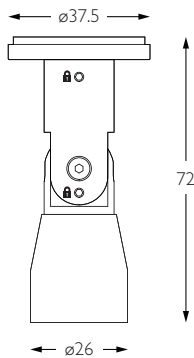

PICO ZOOM SURFACE

Luminaires
spec sheet MPN-706

VARIABLE BEAM

- Category** Interior use only IP20
- Material** Machined Aluminium
- Finish** Brushed Aluminium | Black | White | Custom
- System** Integral Monopoint
- Lockable** Pan & Tilt
- System Power** 1.6W
- Module Output** 140lm
- Absolute Output** 130lm
- LOR** 93%
- Colour Temperature** 3000K | 2700K | *
- CRI** Ra: 95 **TM-30** Rf: 93 Rg: 99
- Optics** 12° to 30°
- Gear Type** Dimmable options available
- Weight** 62g

* Please enquire as to the availability of non-standard Colour Temperatures.

Pico Zoom Surface is a discreet 95CRI LED spotlight, based on the minimal aesthetic of the Pico 1 Surface, but with the additional benefit of tool-less variable beam technology. The spotlight comes as standard in white, black and brushed aluminium finishes, and has a tool-less beam adjustment mechanism. Movement is aided with a low friction bearing rotation and constant torque tilt mechanism, lockable in both pan and tilt. Pico Zoom Surface is machined from aerospace grade 6063-T6 aluminium, delivering a lumen package of 140lm at 1.6W.

Product Photometry independently tested in accordance with LM-79

Distance (m)	Beam Diameter (m)	Beam Area (m²)	Illuminance (lx)	Footcandle (fc)
1m	0.54m	0.21m²	911 lx	335 fc
2m	1.07m	0.42m²	228 lx	84 fc
3m	1.61m	0.63m²	101 lx	37 fc
4m	2.14m	0.84m²	57 lx	21 fc
5m	2.68m	1.05m²	36 lx	13 fc

Fixed Mounting Plate

MPN-706-AL-XX9512

MPN-706-BK-XX9512

MPN-706-WH-XX9512

For 3000K Substitute XX with 30 | For 2700K Substitute XX with 27

PRECISION
LIGHTING

SALES@PRECISIONLIGHTING.CO.UK
WWW.PRECISIONLIGHTING.CO.UK