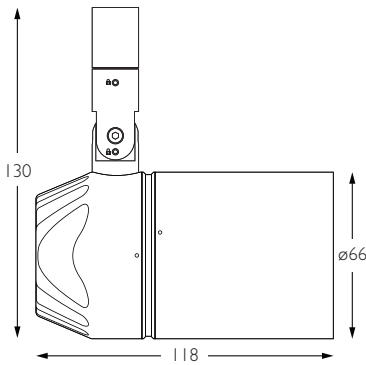

OCULUS 16

FLOOD | LONG SNOOT

Category Interior use only IP20
Material Machined Aluminium
Finish Brushed Aluminium | Black | White | Custom
System Eutrac | Monopoint | LV tracks
Lockable Pan & Tilt
Accessories Snoots | Louvres | Lenses
System Power 9.8W
Module Output 712lm
Absolute Output 672lm
LOR 94%
Colour Temperature 3000K | 2700K | *
CRI Ra: 95   **TM-30** Rf: 93 Rg: 99
Optics 40°
Gear Type Dimmable options available
Weight 403g

* Please enquire as to the availability of non-standard Colour Temperatures.

Oculus 16 is a 95CRI LED spotlight, based on a highly efficient heatsink with advanced features and benefits. The spotlight comes as standard in white, black and brushed aluminium finishes, and has three site changeable optics for flexible distribution. Movement is aided with a low friction bearing rotation and constant torque tilt mechanism, both lockable in pan and tilt. The Precision Lighting Jack Plug system enables the luminaire to be easily disconnected and reconnected to all of Precision Lighting's systems, offering flexibility throughout the product's lifetime. The onboard 24V driver ensures overcurrent protection and is not polarity sensitive. Oculus 16 is machined from aerospace grade 6063-T6 aluminium, delivering a lumen package of 712lm at 9.8W.

Product Photometry independently tested in accordance with LM-79

Distance (m)	Beam Diameter (m)	Illuminance (lx)
1m	0.73m	1,157 lx
2m	1.46m	289 lx
3m	2.18m	129 lx
4m	2.91m	72 lx
5m	3.64m	46 lx