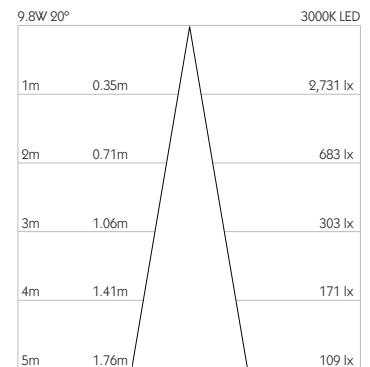

Oculus 16 is a 95CRI LED spotlight, based on a highly efficient heatsink with advanced features and benefits. The spotlight comes as standard in white, black and brushed aluminium finishes, and has three site changeable optics for flexible distribution. Movement is aided with a low friction bearing rotation and constant torque tilt mechanism, both lockable in pan and tilt. The Precision Lighting Jack Plug system enables the luminaire to be easily disconnected and reconnected to all of Precision Lighting's systems, offering flexibility throughout the product's lifetime. The onboard 24V driver ensures overcurrent protection and is not polarity sensitive. Oculus 16 is machined from aerospace grade 6063-T6 aluminium, delivering a lumen package of 712lm at 9.8W.

Product Photometry independently tested in accordance with LM-79