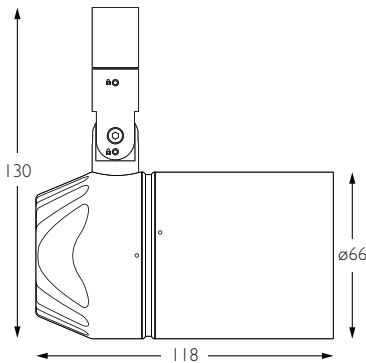

OCULUS 16

NARROW SPOT | LONG SNOOT

- Category** Interior use only IP20
- Material** Machined Aluminium
- Finish** Brushed Aluminium | Black | White | Custom
- System** Eutrac | Monopoint | LV tracks
- Lockable** Pan & Tilt
- Accessories** Snoots | Louvres | Lenses
- System Power** 9.8W
- Module Output** 712lm
- Absolute Output** 678lm
- LOR** 95%
- Colour Temperature** 3000K | 2700K | *
- CRI** Ra: 95 **TM-30** Rf: 93 Rg: 99
- Optics** 12°
- Gear Type** Dimmable options available
- Weight** 403g

* Please enquire as to the availability of non-standard Colour Temperatures.

Oculus 16 is a 95CRI LED spotlight, based on a highly efficient heatsink with advanced features and benefits. The spotlight comes as standard in white, black and brushed aluminium finishes, and has three site changeable optics for flexible distribution. Movement is aided with a low friction bearing rotation and constant torque tilt mechanism, both lockable in pan and tilt. The Precision Lighting Jack Plug system enables the luminaire to be easily disconnected and reconnected to all of Precision Lighting's systems, offering flexibility throughout the product's lifetime. The onboard 24V driver ensures overcurrent protection and is not polarity sensitive. Oculus 16 is machined from aerospace grade 6063-T6 aluminium, delivering a lumen package of 712lm at 9.8W.

For 3000K Substitute XX with 30 | For 2700K Substitute XX with 27

Category Interior use only IP20
Material Machined Aluminium
Finish Brushed Aluminium | Black | White | Custom
System Eutrac | Monopoint | LV tracks
Lockable Pan & Tilt
Accessories Snoots | Louvres | Lenses
System Power 9.8W
Module Output 712lm
Absolute Output 678lm
LOR 95%
Colour Temperature 3000K | 2700K | *
CRI Ra: 95 **TM-30** Rf: 93 Rg: 99
Optics 20°
Gear Type Dimmable options available
Weight 403g