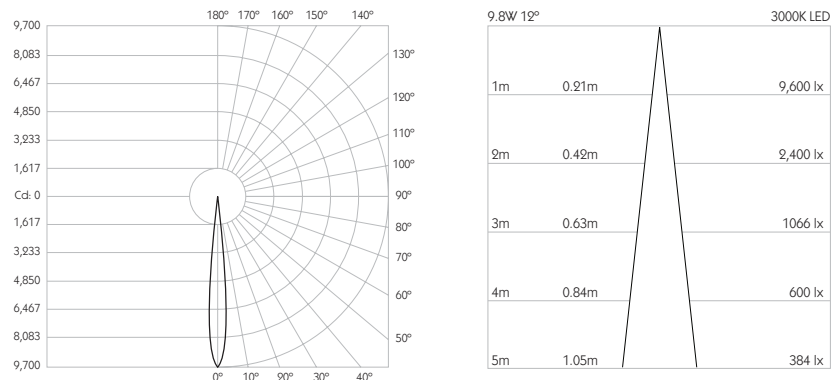

Oculus 16 is a 95CRI LED spotlight, based on a highly efficient heatsink with advanced features and benefits. The spotlight comes as standard in white, black and brushed aluminium finishes, and has three site changeable optics for flexible distribution. Movement is aided with a low friction bearing rotation and constant torque tilt mechanism, both lockable in pan and tilt. The Precision Lighting Jack Plug system enables the luminaire to be easily disconnected and reconnected to all of Precision Lighting's systems, offering flexibility throughout the product's lifetime. The onboard 24V driver ensures overcurrent protection and is not polarity sensitive. Oculus 16 is machined from aerospace grade 6063-T6 aluminium, delivering a lumen package of 712lm at 9.8W.

Product Photometry independently tested in accordance with LM-79