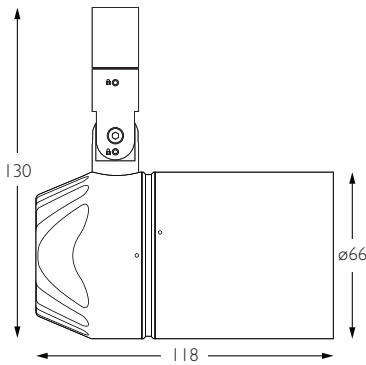

Category Interior use only IP20
Material Machined Aluminium
Finish Brushed Aluminium | Black | White | Custom
System Eutrac | Monopoint | LV tracks
Lockable Pan & Tilt
Accessories Snoots | Louvres | Lenses
System Power 9.8W
Module Output 712lm
Absolute Output 678lm
LOR 95%
Colour Temperature 3000K | 2700K | *
CRI Ra: 95   **TM-30** Rf: 93 Rg: 99
Optics 20°
Gear Type Dimmable options available
Weight 403g

* Please enquire as to the availability of non-standard Colour Temperatures.

Oculus 16 is a 95CRI LED spotlight, based on a highly efficient heatsink with advanced features and benefits. The spotlight comes as standard in white, black and brushed aluminium finishes, and has three site changeable optics for flexible distribution. Movement is aided with a low friction bearing rotation and constant torque tilt mechanism, both lockable in pan and tilt. The Precision Lighting Jack Plug system enables the luminaire to be easily disconnected and reconnected to all of Precision Lighting's systems, offering flexibility throughout the product's lifetime. The onboard 24V driver ensures overcurrent protection and is not polarity sensitive. Oculus 16 is machined from aerospace grade 6063-T6 aluminium, delivering a lumen package of 712lm at 9.8W.

Product Photometry independently tested in accordance with LM-79