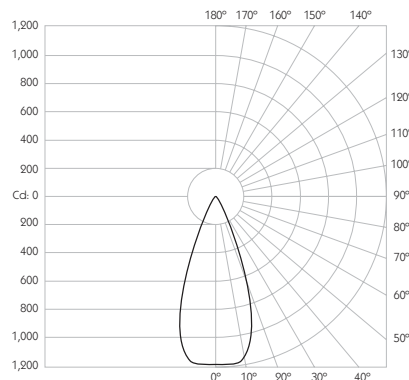

For 3000K Substitute XX with 30 | For 2700K Substitute XX with 27

OCULUS 16

FLOOD | LONG SNOOT

Category Interior use only IP20
Material Machined Aluminium
Finish Brushed Aluminium | Black | White | Custom
System Eutrac | Monopoint | LV tracks
Lockable Pan & Tilt
Accessories Snoots | Louvres | Lenses
System Power 9.8W
Module Output 712lm
Absolute Output 672lm
LOR 94%
Colour Temperature 3000K | 2700K | *
CRI Ra: 95 **TM-30** Rf: 93 Rg: 99
Optics 40°
Gear Type Dimmable options available
Weight 403g

Product Photometry independently tested in accordance with LM-79

Distance (m)	Beam Diameter (m)	Illuminance (lx)
1m	0.73m	1,157 lx
2m	1.46m	289 lx
3m	2.18m	129 lx
4m	2.91m	72 lx
5m	3.64m	46 lx

	BT-722-AL-XX9540	RT-722-AL-XX9540	EUT3-722-AL-XX9540	MPS-722-AL-XX9540		MPX-722-AL-XX9540	MPY-722-AL-XX9540	MPZ-722-AL-XX9540
		RT-722-BK-XX9540	EUT3-722-BK-XX9540	MPS-722-BK-XX9540		MPX-722-BK-XX9540	MPY-722-BK-XX9540	MPZ-722-BK-XX9540
		RT-722-WH-XX9540	EUT3-722-WH-XX9540	MPS-722-WH-XX9540		MPX-722-WH-XX9540	MPY-722-WH-XX9540	MPZ-722-WH-XX9540