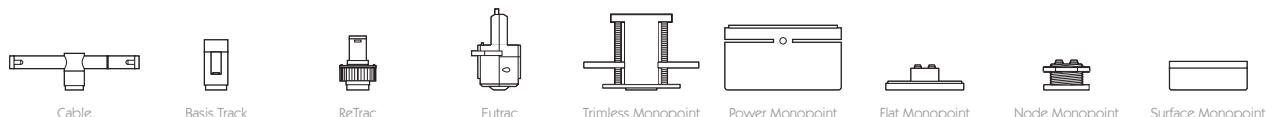

Oculus 16 is a 95CRI LED spotlight, based on a highly efficient heatsink with advanced features and benefits. The spotlight comes as standard in white, black and brushed aluminium finishes, and has three site changeable optics for flexible distribution. Movement is aided with a low friction bearing rotation and constant torque tilt mechanism, both lockable in pan and tilt. The Precision Lighting Jack Plug system enables the luminaire to be easily disconnected and reconnected to all of Precision Lighting's systems, offering flexibility throughout the product's lifetime. The onboard 24V driver ensures overcurrent protection and is not polarity sensitive. Oculus 16 is machined from aerospace grade 6063-T6 aluminium, delivering a lumen package of 712lm at 9.8W.

Product Photometry independently tested in accordance with LM-79