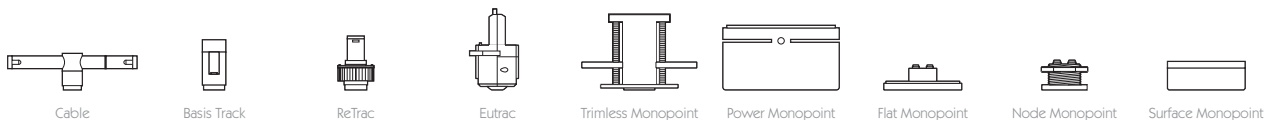

OCULUS 16

NARROW SPOT | LONG SNOOT

- **Category** Interior use only IP20
- **Material** Machined Aluminium
- **Finish** Brushed Aluminium | Black | White | Custom
- **System** Eutrac | Monopoint | LV tracks
- **Lockable** Pan & Tilt
- **Accessories** Snoots | Louvres | Lenses
- **System Power** 9.8W
- **Module Output** 712lm
- **Absolute Output** 678lm
- **LOR** 95%
- **Colour Temperature** 3000K | 2700K | *
- **CRI** Ra: 95   **TM-30** Rf: 93 Rg: 99
- **Optics** 12°
- **Gear Type** Dimmable options available
- **Weight** 403g

* Please enquire as to the availability of non-standard Colour Temperatures.

Oculus 16 is a 95CRI LED spotlight, based on a highly efficient heatsink with advanced features and benefits. The spotlight comes as standard in white, black and brushed aluminium finishes, and has three site changeable optics for flexible distribution. Movement is aided with a low friction bearing rotation and constant torque tilt mechanism, both lockable in pan and tilt. The Precision Lighting Jack Plug system enables the luminaire to be easily disconnected and reconnected to all of Precision Lighting's systems, offering flexibility throughout the product's lifetime. The onboard 24V driver ensures overcurrent protection and is not polarity sensitive. Oculus 16 is machined from aerospace grade 6063-T6 aluminium, delivering a lumen package of 712lm at 9.8W.

Product Photometry independently tested in accordance with LM-79

	BT-722-AL-XX9512	RT-722-AL-XX9512	EUT3-722-AL-XX9512	MPS-722-AL-XX9512	MPX-722-AL-XX9512	MPY-722-AL-XX9512	MPZ-722-AL-XX9512
		RT-722-BK-XX9512	EUT3-722-BK-XX9512	MPS-722-BK-XX9512	MPX-722-BK-XX9512	MPY-722-BK-XX9512	MPZ-722-BK-XX9512
	RT-722-WH-XX9512	EUT3-722-WH-XX9512	MPS-722-WH-XX9512	MPX-722-WH-XX9512	MPY-722-WH-XX9512	MPZ-722-WH-XX9512