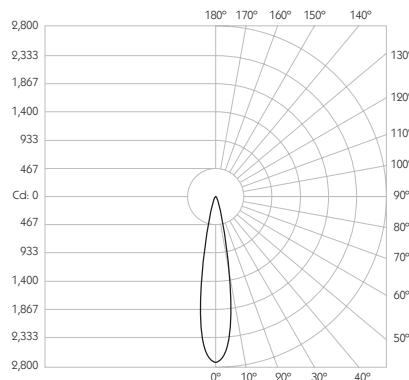

Oculus 16 is a 95CRI LED spotlight, based on a highly efficient heatsink with advanced features and benefits. The spotlight comes as standard in white, black and brushed aluminium finishes, and has three site changeable optics for flexible distribution. Movement is aided with a low friction bearing rotation and constant torque tilt mechanism, both lockable in pan and tilt. The Precision Lighting Jack Plug system enables the luminaire to be easily disconnected and reconnected to all of Precision Lighting's systems, offering flexibility throughout the product's lifetime. The onboard 24V driver ensures overcurrent protection and is not polarity sensitive. Oculus 16 is machined from aerospace grade 6063-T6 aluminium, delivering a lumen package of 712lm at 9.8W.

Product Photometry independently tested in accordance with LM-79