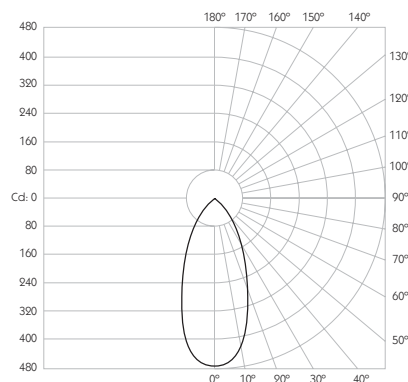

Optical

System Power 6W
Module Output 513lm**
Absolute Output 420lm**
LOR 82%
Glare Cut Off 36°
Glare Comfort Cut Off 80°
Colour Temperature 2700K | 3000K
CRI 92 Typ
TM-30 Rf: 90 Rg: 99
Beam Angle 45°
Gear Type Dimmable Options Available
Gear Location Remote
** Photometry shown is correct for 3000K module. Please enquire for 2700K module output.

Product Photometry independently tested in accordance with LM-79