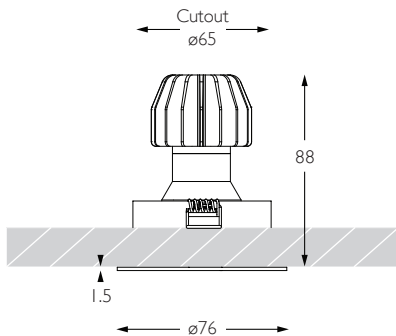

CRI

92 92 CRI

Beam Angle

15 15° Spot

RCD-623

92

15

MINIMO 11 | ADJUSTABLE

Luminaires
spec sheet RCD-623

FLOOD | FLAT BEZEL

Glare Diagram

Cut Off: 36°

Glare Comfort Cut Off: 80°

Technical Description

Minimo 11 Adjustable is a compact recessed LED luminaire offering full adjustability with 360° pan and 35° tilt without breaking the ceiling line. Minimo 11 is perfect for use in colour-critical applications with 92CRI delivered from a single source LED module and available in two colour temperatures as standard. Tool-less, site changeable beam angles allow flexibility in varying environments. Machined from aerospace grade 6063-T6 aluminium or brass, Minimo 11 Adjustable features a flat bezel with a choice of six finishes and an interchangeable decorative aperture available in three finishes for complete aesthetic integration. Minimo 11 Adjustable delivers a lumen package of 513lm at 6W.