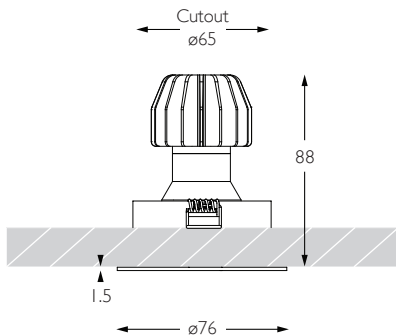

SPOT | FLAT BEZEL

Cut Off: 36°

Glare Comfort Cut Off: 80°