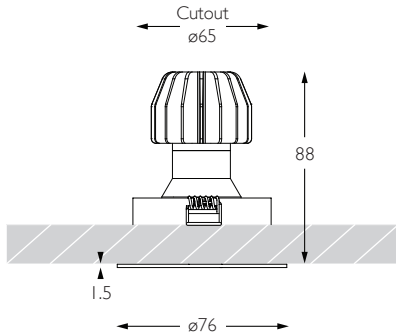

MINIMO 11 | ADJUSTABLE

Luminaires
spec sheet RCD-623

ULTRA NARROW SPOT | FLAT BEZEL

Glare Diagram

Cut Off: 36°

Glare Comfort Cut Off: 80°

Technical Description

Minimo 11 Adjustable is a compact recessed LED luminaire offering full adjustability with 360° pan and 35° tilt without breaking the ceiling line. Minimo 11 is perfect for use in colour-critical applications with 92CRI delivered from a single source LED module and available in two colour temperatures as standard. Tool-less, site changeable beam angles allow flexibility in varying environments. Machined from aerospace grade 6063-T6 aluminium or brass, Minimo 11 Adjustable features a flat bezel with a choice of six finishes and an interchangeable decorative aperture available in three finishes for complete aesthetic integration. Minimo 11 Adjustable delivers a lumen package of 513lm at 6W.