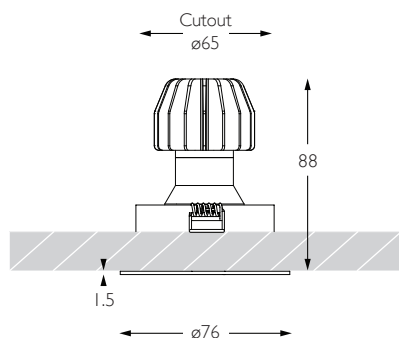

Glare Diagram

Cut Off: 36°

Glare Comfort Cut Off: 80°

Technical Description

Minimo 11 Adjustable is a compact recessed LED luminaire offering full adjustability with 360° pan and 35° tilt without breaking the ceiling line. Minimo 11 is perfect for use in colour-critical applications with 92CRI delivered from a single source LED module and available in two colour temperatures as standard. Tool-less, site changeable beam angles allow flexibility in varying environments. Machined from aerospace grade 6063-T6 aluminium or brass, Minimo 11 Adjustable features a flat bezel with a choice of six finishes and an interchangeable decorative aperture available in three finishes for complete aesthetic integration. Minimo 11 Adjustable delivers a lumen package of 513lm at 6W.