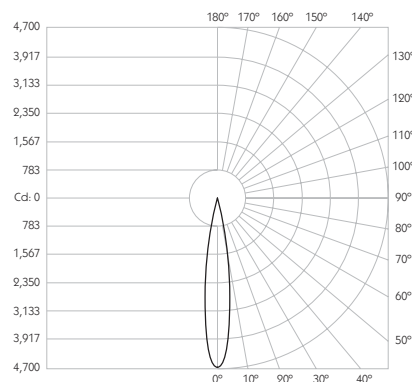

Optical

System Power 6W

Module Output 513lm**

Absolute Output 506lm**

LOR 99%

Glare Cut Off 36°

Glare Comfort Cut Off 80°

** Photometry shown is correct for 3000K module. Please enquire for 2700K module output.

Colour Temperature 2700K | 3000K

CRI 92 Typ

TM-30 Rf: 90 Rg: 99

Beam Angle 15°

Gear Type Dimmable Options Available

Gear Location Remote

Product Photometry independently tested in accordance with LM-79

Height	Beam Diameter	3000K LED Illuminance (lx)
1m	0.26m	4,666 lx
2m	0.53m	1,167 lx
3m	0.79m	518 lx
4m	1.05m	292 lx
5m	1.32m	187 lx