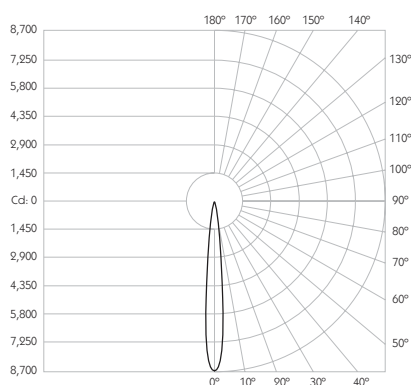

Optical

System Power 6W

Module Output 513lm**

Absolute Output 504lm**

LOR 98%

Glare Cut Off 36°

Glare Comfort Cut Off 80°

** Photometry shown is correct for 3000K module. Please enquire for 2700K module output.

Colour Temperature 2700K | 3000K

CRI 92 Typ

TM-30 Rf: 90 Rg: 99

Beam Angle 11°

Gear Type Dimmable Options Available

Gear Location Remote

Product Photometry independently tested in accordance with LM-79

Distance	Beam Diameter	Illuminance (lx)
1m	0.19m	8,614 lx
2m	0.39m	2,154 lx
3m	0.58m	957 lx
4m	0.77m	538 lx
5m	0.96m	345 lx