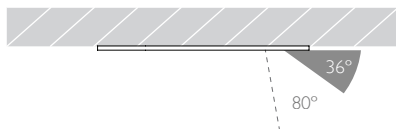

MINIMO 11 | ADJUSTABLE

Luminaires
spec sheet RCD-623

ULTRA NARROW SPOT | FLAT BEZEL

Glare Diagram

Cut Off: 36°

Glare Comfort Cut Off: 80°

Technical Description

Minimo 11 Adjustable is a compact recessed LED luminaire offering full adjustability with 360° pan and 35° tilt without breaking the ceiling line. Minimo 11 is perfect for use in colour-critical applications with 92CRI delivered from a single source LED module and available in two colour temperatures as standard. Tool-less, site changeable beam angles allow flexibility in varying environments. Machined from aerospace grade 6063-T6 aluminium or brass, Minimo 11 Adjustable features a flat bezel with a choice of six finishes and an interchangeable decorative aperture available in three finishes for complete aesthetic integration. Minimo 11 Adjustable delivers a lumen package of 513lm at 6W.