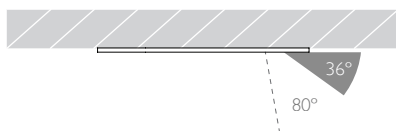

SALES@PRECISIONLIGHTING.CO.UK

WWW.PRECISIONLIGHTING.CO.UK

42 RIVERSIDE ROAD
LONDON SW17 0BA

t. +44 (0) 20 8947 6616
f. +44 (0) 20 8286 6626

WIDE FLOOD | FLAT BEZEL

Glare Diagram

Cut Off: 36°

Glare Comfort Cut Off: 80°