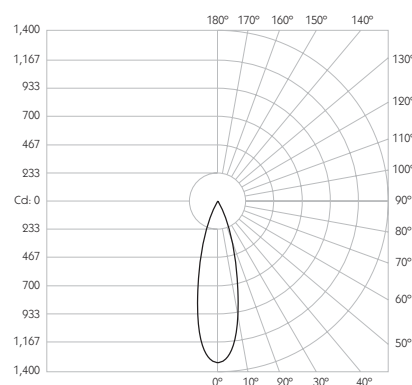

Optical

System Power 6W

Module Output 513lm**

Absolute Output 439lm**

LOR 86%

Glare Cut Off 36°

Glare Comfort Cut Off 80°

** Photometry shown is correct for 3000K module. Please enquire for 2700K module output.

Colour Temperature 2700K | 3000K

CRI 92 Typ

TM-30 Rf: 90 Rg: 99

Beam Angle 25°

Gear Type Dimmable Options Available

Gear Location Remote

Product Photometry independently tested in accordance with LM-79

Distance	Beam Diameter	Beam Area	Beam Illuminance
1m	0.44m	0.15	1,416 lx
2m	0.89m	0.39	354 lx
3m	1.33m	0.67	157 lx
4m	1.77m	0.99	89 lx
5m	2.22m	1.33	57 lx