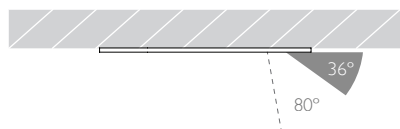

Glare Diagram

Cut Off: 36°

Glare Comfort Cut Off: 80°

Technical Description

Minimo 11 Adjustable is a compact recessed LED luminaire offering full adjustability with 360° pan and 35° tilt without breaking the ceiling line. Minimo 11 is perfect for use in colour-critical applications with 92CRI delivered from a single source LED module and available in two colour temperatures as standard. Tool-less, site changeable beam angles allow flexibility in varying environments. Machined from aerospace grade 6063-T6 aluminium or brass, Minimo 11 Adjustable features a flat bezel with a choice of six finishes and an interchangeable decorative aperture available in three finishes for complete aesthetic integration. Minimo 11 Adjustable delivers a lumen package of 513lm at 6W.