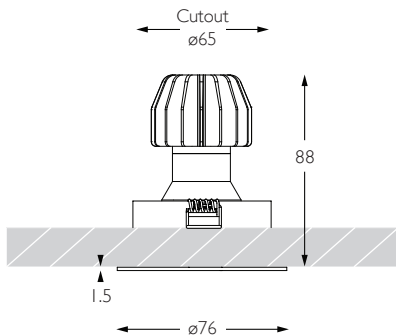

WIDE FLOOD | FLAT BEZEL

Cut Off: 36°

Glare Comfort Cut Off: 80°