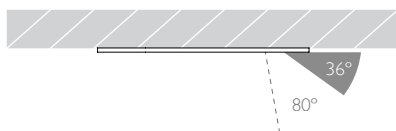

CRI

92 92 CRI

Beam Angle

15 15° Spot

RCD-623

92

15

MINIMO 11 | ADJUSTABLE

Luminaires
spec sheet RCD-623

FLOOD | FLAT BEZEL

Glare Diagram

Cut Off: 36°

Glare Comfort Cut Off: 80°

Technical Description

Minimo 11 Adjustable is a compact recessed LED luminaire offering full adjustability with 360° pan and 35° tilt without breaking the ceiling line. Minimo 11 is perfect for use in colour-critical applications with 92CRI delivered from a single source LED module and available in two colour temperatures as standard. Tool-less, site changeable beam angles allow flexibility in varying environments. Machined from aerospace grade 6063-T6 aluminium or brass, Minimo 11 Adjustable features a flat bezel with a choice of six finishes and an interchangeable decorative aperture available in three finishes for complete aesthetic integration. Minimo 11 Adjustable delivers a lumen package of 513lm at 6W.