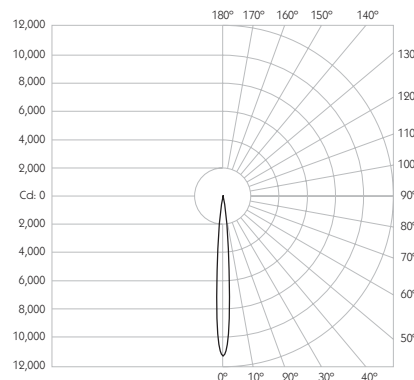

Optical

System Power 6W

Module Output 513lm**

Absolute Output 506lm**

LOR 99%

Glare Cut Off 36°

Glare Comfort Cut Off 80°

** Photometry shown is correct for 3000K module. Please enquire for 2700K module output.

Colour Temperature 2700K | 3000K

CRI 92 Typ

TM-30 Rf: 90 Rg: 99

Beam Angle 9°

Gear Type Dimmable Options Available

Gear Location Remote

Product Photometry independently tested in accordance with LM-79

Distance	Beam Diameter	Illuminance (lx)
1m	0.16m	11,214 lx
2m	0.31m	2,804 lx
3m	0.47m	1,246 lx
4m	0.63m	701 lx
5m	0.79m	449 lx