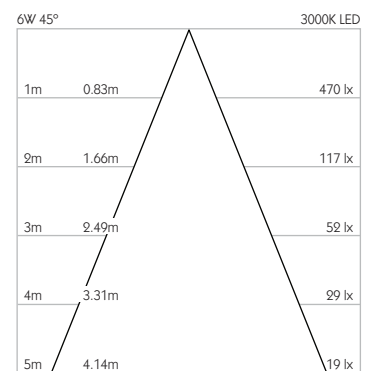

Optical

System Power 6W

Module Output 513lm**

Absolute Output 420lm**

LOR 82%

Glare Cut Off 36°

Glare Comfort Cut Off 80°

** Photometry shown is correct for 3000K module. Please enquire for 2700K module output.

Colour Temperature 2700K | 3000K

CRI 92 Typ

TM-30 Rf: 90 Rg: 99

Beam Angle 45°

Gear Type Dimmable Options Available

Gear Location Remote

Product Photometry independently tested in accordance with LM-79