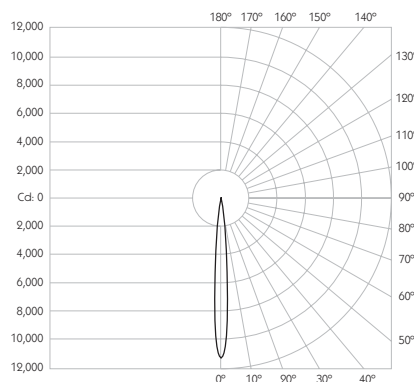

LOR 99%

Glare Cut Off 36°

Glare Comfort Cut Off 80°

** Photometry shown is correct for 3000K module. Please enquire for 2700K module output.

Colour Temperature 2700K | 3000K

CRI 92 Typ

TM-30 Rf: 90 Rg: 99

Beam Angle 9°

Gear Type Dimmable Options Available

Gear Location Remote

Product Photometry independently tested in accordance with LM-79

Distance	Beam Diameter	Illuminance (lx)
1m	0.16m	11,214 lx
2m	0.31m	2,804 lx
3m	0.47m	1,246 lx
4m	0.63m	701 lx
5m	0.79m	449 lx