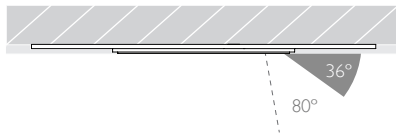

Glare Diagram

Cut Off: 36°

Glare Comfort Cut Off: 80°