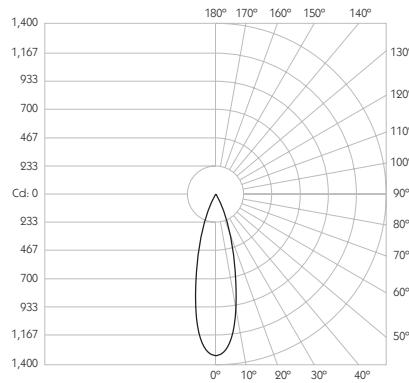

LOR 86%

Glare Cut Off 36°

Glare Comfort Cut Off 80°

** Photometry shown is correct for 3000K module. Please enquire for 2700K module output.

Colour Temperature 2700K | 3000K

CRI 92 Typ

TM-30 Rf: 90 Rg: 99

Beam Angle 25°

Gear Type Dimmable Options Available

Gear Location Remote

Product Photometry independently tested in accordance with LM-79

Height	Beam Diameter	Footcandle (lx)
1m	0.44m	1,416 lx
2m	0.89m	354 lx
3m	1.33m	157 lx
4m	1.77m	89 lx
5m	2.22m	57 lx