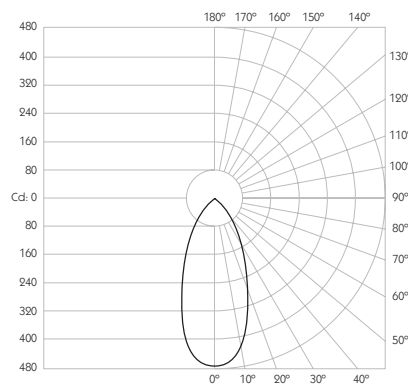

Optical

System Power 6W

Module Output 513lm**

Absolute Output 420lm**

LOR 82%

Glare Cut Off 36°

Glare Comfort Cut Off 80°

** Photometry shown is correct for 3000K module. Please enquire for 2700K module output.

Colour Temperature 2700K | 3000K

CRI 92 Typ

TM-30 Rf: 90 Rg: 99

Beam Angle 45°

Gear Type Dimmable Options Available

Gear Location Remote

Product Photometry independently tested in accordance with LM-79