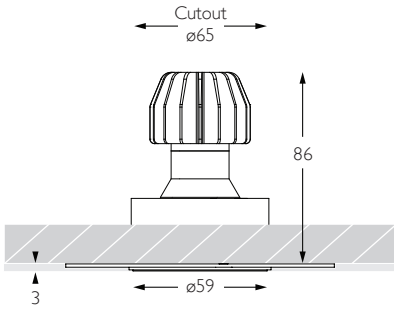

Product Photometry independently tested in accordance with LM-79

Configuration

Luminaire Code	Aperture Finish	CCT	CRI	Beam Angle														
RCT-623	<table border="1"> <tr><td>BK</td><td>Black</td></tr> <tr><td>WH</td><td>White</td></tr> <tr><td>SB</td><td>Satin Brass</td></tr> </table>	BK	Black	WH	White	SB	Satin Brass	<table border="1"> <tr><td>27</td><td>2700K</td></tr> <tr><td>30</td><td>3000K</td></tr> </table>	27	2700K	30	3000K	<table border="1"> <tr><td>92</td><td>92 CRI</td></tr> </table>	92	92 CRI	<table border="1"> <tr><td>15</td><td>15° Spot</td></tr> </table>	15	15° Spot
BK	Black																	
WH	White																	
SB	Satin Brass																	
27	2700K																	
30	3000K																	
92	92 CRI																	
15	15° Spot																	

RCT-623	-	-	92	15
---------	---	---	----	----

FLOOD | TRIMLESS

Glare Diagram

Cut Off: 36°

Glare Comfort Cut Off: 80°

Technical Description

Minimo 11 Adjustable is a compact recessed LED luminaire offering full adjustability with 360° pan and 35° tilt without breaking the ceiling line. Minimo 11 is perfect for use in colour-critical applications with 92CRI delivered from a single source LED module and available in two colour temperatures as standard. Tool-less, site changeable beam angles allow flexibility in varying environments. Machined from aerospace grade 6063-T6 aluminium, Minimo 11 Adjustable Trimless offers a very discreet appearance and an interchangeable chamfered insert available with a choice of three finishes for complete architectural integration. Minimo 11 Adjustable delivers a lumen package of 513lm at 6W.