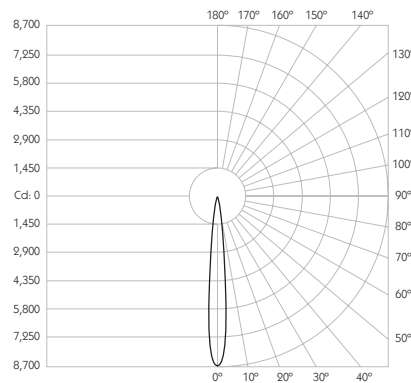

LOR 98%

Glare Cut Off 36°

Glare Comfort Cut Off 80°

** Photometry shown is correct for 3000K module. Please enquire for 2700K module output.

Colour Temperature 2700K | 3000K

CRI 92 Typ

TM-30 Rf: 90 Rg: 99

Beam Angle 11°

Gear Type Dimmable Options Available

Gear Location Remote

Product Photometry independently tested in accordance with LM-79

Distance	Beam Diameter	Illuminance (lx)
1m	0.19m	8,614 lx
2m	0.39m	2,154 lx
3m	0.58m	957 lx
4m	0.77m	538 lx
5m	0.96m	345 lx