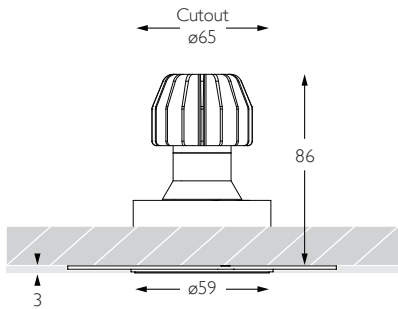

MINIMO 11 | ADJUSTABLE

Luminaires
spec sheet RCT-623

ULTRA NARROW SPOT | TRIMLESS

Glare Diagram

Cut Off: 36°

Glare Comfort Cut Off: 80°

Technical Description

Minimo 11 Adjustable is a compact recessed LED luminaire offering full adjustability with 360° pan and 35° tilt without breaking the ceiling line. Minimo 11 is perfect for use in colour-critical applications with 92CRI delivered from a single source LED module and available in two colour temperatures as standard. Tool-less, site changeable beam angles allow flexibility in varying environments. Machined from aerospace grade 6063-T6 aluminium, Minimo 11 Adjustable Trimless offers a very discreet appearance and an interchangeable chamfered insert available with a choice of three finishes for complete architectural integration. Minimo 11 Adjustable delivers a lumen package of 513lm at 6W.