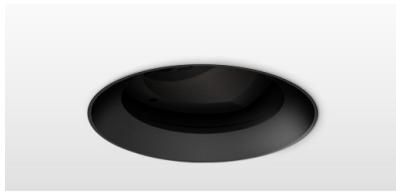

Technical Description

Minimo 11 Adjustable is a compact recessed LED luminaire offering full adjustability with 360° pan and 35° tilt without breaking the ceiling line. Minimo 11 is perfect for use in colour-critical applications with 92CRI delivered from a single source LED module and available in two colour temperatures as standard. Tool-less, site changeable beam angles allow flexibility in varying environments. Machined from aerospace grade 6063-T6 aluminium, Minimo 11 Adjustable Trimless offers a very discreet appearance and an interchangeable chamfered insert available with a choice of three finishes for complete architectural integration. Minimo 11 Adjustable delivers a lumen package of 513lm at 6W.

92 92 CRI

Beam Angle

11 11° Narrow Spot

RCT-623	-	-	92	11
---------	---	---	----	----

PRECISION
LIGHTING

SALES@PRECISIONLIGHTING.CO.UK

WWW.PRECISIONLIGHTING.CO.UK

42 RIVERSIDE ROAD
LONDON SW17 0BA

t. +44 (0) 20 8947 6616
f. +44 (0) 20 8286 6626

SPOT | TRIMLESS

Glare Diagram

Cut Off: 36°

Glare Comfort Cut Off: 80°

Technical Description

Minimo 11 Adjustable is a compact recessed LED luminaire offering full adjustability with 360° pan and 35° tilt without breaking the ceiling line. Minimo 11 is perfect for use in colour-critical applications with 92CRI delivered from a single source LED module and available in two colour temperatures as standard. Tool-less, site changeable beam angles allow flexibility in varying environments. Machined from aerospace grade 6063-T6 aluminium, Minimo 11 Adjustable Trimless offers a very discreet appearance and an interchangeable chamfered insert available with a choice of three finishes for complete architectural integration. Minimo 11 Adjustable delivers a lumen package of 513lm at 6W.