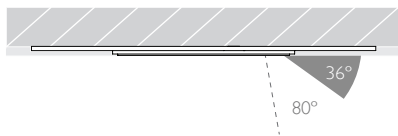

MINIMO 11 | ADJUSTABLE

Luminaires
spec sheet RCT-623

ULTRA NARROW SPOT | TRIMLESS

Glare Diagram

Cut Off: 36°

Glare Comfort Cut Off: 80°

Technical Description

Minimo 11 Adjustable is a compact recessed LED luminaire offering full adjustability with 360° pan and 35° tilt without breaking the ceiling line. Minimo 11 is perfect for use in colour-critical applications with 92CRI delivered from a single source LED module and available in two colour temperatures as standard. Tool-less, site changeable beam angles allow flexibility in varying environments. Machined from aerospace grade 6063-T6 aluminium, Minimo 11 Adjustable Trimless offers a very discreet appearance and an interchangeable chamfered insert available with a choice of three finishes for complete architectural integration. Minimo 11 Adjustable delivers a lumen package of 513lm at 6W.