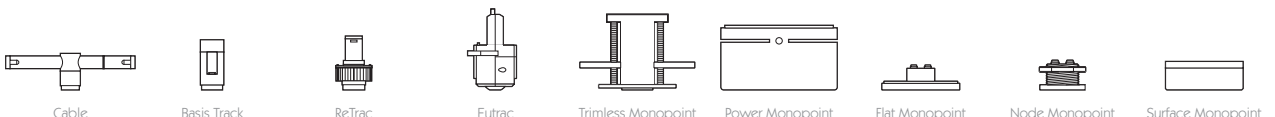

IP 20	95 CRI	CE	ETL US
LED	7W	24V	PART L
360°	180°	0.5m	Accessories Available