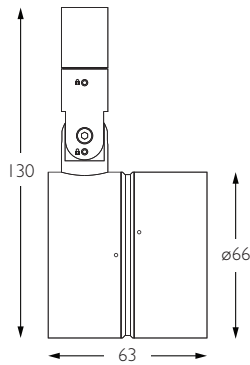

Category Interior use only IP20
Material Machined Aluminium
Finish Brushed Aluminium | Black | White | Custom
System Eutrac | Monopoint | LV tracks
Lockable Pan & Tilt
Accessories Snoots | Louvres | Lenses
System Power 7W
Module Output 560lm
Absolute Output 535lm
LOR 96%
Colour Temperature 3000K | 2700K | *
CRI Ra: 95   **TM-30** Rf: 93 Rg: 99
Optics 12°
Gear Type Dimmable options available
Weight 388g

* Please enquire as to the availability of non-standard Colour Temperatures.

Discus 16 is a 95CRI LED spotlight, based on a minimalist design with advanced features and benefits. The spotlight comes as standard in white, black and brushed aluminium finishes, and has three site changeable optics for flexible distribution. Movement is aided with a low friction bearing rotation and constant torque tilt mechanism, both lockable in pan and tilt. The Precision Lighting Jack Plug system enables the luminaire to be easily disconnected and reconnected to all of Precision Lighting's systems, offering flexibility throughout the product's lifetime. The onboard 24V driver ensures overcurrent protection and is not polarity sensitive. Discus 16 is machined from aerospace grade 6063-T6 aluminium, delivering a lumen package of 560lm at 7W.

Product Photometry independently tested in accordance with LM-79