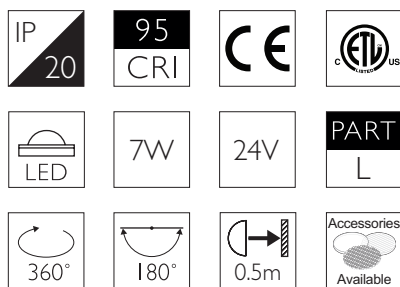

Discus 16 is a 95CRI LED spotlight, based on a minimalist design with advanced features and benefits. The spotlight comes as standard in white, black and brushed aluminium finishes, and has three site changeable optics for flexible distribution. Movement is aided with a low friction bearing rotation and constant torque tilt mechanism, both lockable in pan and tilt. The Precision Lighting Jack Plug system enables the luminaire to be easily disconnected and reconnected to all of Precision Lighting's systems, offering flexibility throughout the product's lifetime. The onboard 24V driver ensures overcurrent protection and is not polarity sensitive. Discus 16 is machined from aerospace grade 6063-T6 aluminium, delivering a lumen package of 560lm at 7W.

Product Photometry independently tested in accordance with LM-79