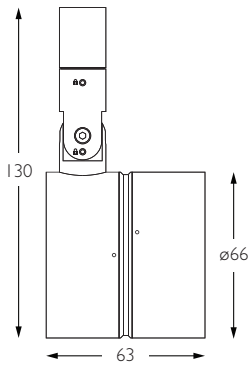

Product Photometry independently tested in accordance with LM-79

System	Cable	Basis Track	ReTrac	Eutrac	Trimless Monopoint	Power Monopoint	Flat Monopoint	Node Monopoint	Surface Monopoint
Brushed Aluminium		BT-753-AL-XX9512	RT-753-AL-XX9512	EUT3-753-AL-XX9512	MPS-753-AL-XX9512		MPX-753-AL-XX9512	MPY-753-AL-XX9512	MPZ-753-AL-XX9512
Black			RT-753-BK-XX9512	EUT3-753-BK-XX9512	MPS-753-BK-XX9512		MPX-753-BK-XX9512	MPY-753-BK-XX9512	MPZ-753-BK-XX9512
White			RT-753-WH-XX9512	EUT3-753-WH-XX9512	MPS-753-WH-XX9512		MPX-753-WH-XX9512	MPY-753-WH-XX9512	MPZ-753-WH-XX9512

For 3000K Substitute XX with 30 | For 2700K Substitute XX with 27

Category Interior use only IP20
Material Machined Aluminium
Finish Brushed Aluminium | Black | White | Custom
System Eutrac | Monopoint | LV tracks
Lockable Pan & Tilt
Accessories Snoots | Louvres | Lenses
System Power 7W
Module Output 560lm
Absolute Output 535lm
LOR 96%
Colour Temperature 3000K | 2700K | *
CRI Ra: 95 **TM-30** Rf: 93 Rg: 99
Optics 20°
Gear Type Dimmable options available
Weight 388g

Product Photometry independently tested in accordance with LM-79

IP 20	95 CRI	CE	ETL US
LED	7W	24V	PART L
360°	180°	0.5m	Accessories Available

	BT-753-AL-XX9520	RT-753-AL-XX9520	EUT3-753-AL-XX9520	MPS-753-AL-XX9520		MPX-753-AL-XX9520	MPY-753-AL-XX9520	MPZ-753-AL-XX9520
		RT-753-BK-XX9520	EUT3-753-BK-XX9520	MPS-753-BK-XX9520		MPX-753-BK-XX9520	MPY-753-BK-XX9520	MPZ-753-BK-XX9520
	RT-753-WH-XX9520		EUT3-753-WH-XX9520	MPS-753-WH-XX9520		MPX-753-WH-XX9520	MPY-753-WH-XX9520	MPZ-753-WH-XX9520

For 3000K Substitute XX with 30 | For 2700K Substitute XX with 27

Category Interior use only IP20
Material Machined Aluminium
Finish Brushed Aluminium | Black | White | Custom
System Eutrac | Monopoint | LV tracks
Lockable Pan & Tilt
Accessories Snoots | Louvres | Lenses
System Power 7W
Module Output 560lm
Absolute Output 530lm
LOR 95%
Colour Temperature 3000K | 2700K | *
CRI Ra: 95 **TM-30** Rf: 93 Rg: 99
Optics 40°
Gear Type Dimmable options available
Weight 388g