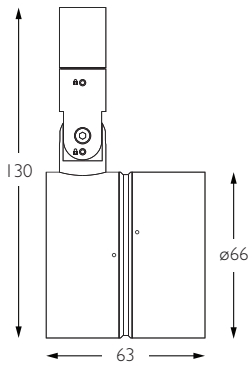

Product Photometry independently tested in accordance with LM-79

IP 20	95 CRI	CE	ETL US
LED	7W	24V	PART L
360°	180°	0.5m	Accessories Available

	BT-753-AL-XX9520	RT-753-AL-XX9520	EUT3-753-AL-XX9520	MPS-753-AL-XX9520		MPX-753-AL-XX9520	MPY-753-AL-XX9520	MPZ-753-AL-XX9520
		RT-753-BK-XX9520	EUT3-753-BK-XX9520	MPS-753-BK-XX9520		MPX-753-BK-XX9520	MPY-753-BK-XX9520	MPZ-753-BK-XX9520
	RT-753-WH-XX9520		EUT3-753-WH-XX9520	MPS-753-WH-XX9520		MPX-753-WH-XX9520	MPY-753-WH-XX9520	MPZ-753-WH-XX9520

For 3000K Substitute XX with 30 | For 2700K Substitute XX with 27

Category Interior use only IP20
Material Machined Aluminium
Finish Brushed Aluminium | Black | White | Custom
System Eutrac | Monopoint | LV tracks
Lockable Pan & Tilt
Accessories Snoots | Louvres | Lenses
System Power 7W
Module Output 560lm
Absolute Output 530lm
LOR 95%
Colour Temperature 3000K | 2700K | *
CRI Ra: 95 **TM-30** Rf: 93 Rg: 99
Optics 40°
Gear Type Dimmable options available
Weight 388g

Product Photometry independently tested in accordance with LM-79

IP 20	95 CRI	CE	ETL US
LED	7W	24V	PART L
360°	180°	0.5m	Accessories Available

Grey	BT-753-AL-XX9540	RT-753-AL-XX9540	EUT3-753-AL-XX9540	MPS-753-AL-XX9540	MPX-753-AL-XX9540	MPY-753-AL-XX9540	MPZ-753-AL-XX9540
Black		RT-753-BK-XX9540	EUT3-753-BK-XX9540	MPS-753-BK-XX9540	MPX-753-BK-XX9540	MPY-753-BK-XX9540	MPZ-753-BK-XX9540
White	RT-753-WH-XX9540	EUT3-753-WH-XX9540	MPS-753-WH-XX9540	MPX-753-WH-XX9540	MPY-753-WH-XX9540	MPZ-753-WH-XX9540	