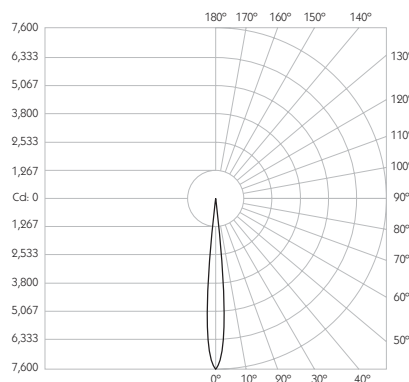

Discus 16 is a 95CRI LED spotlight, based on a minimalist design with advanced features and benefits. The spotlight comes as standard in white, black and brushed aluminium finishes, and has three site changeable optics for flexible distribution. Movement is aided with a low friction bearing rotation and constant torque tilt mechanism, both lockable in pan and tilt. The Precision Lighting Jack Plug system enables the luminaire to be easily disconnected and reconnected to all of Precision Lighting's systems, offering flexibility throughout the product's lifetime. The onboard 24V driver ensures overcurrent protection and is not polarity sensitive. Discus 16 is machined from aerospace grade 6063-T6 aluminium, delivering a lumen package of 560lm at 7W.

Product Photometry independently tested in accordance with LM-79