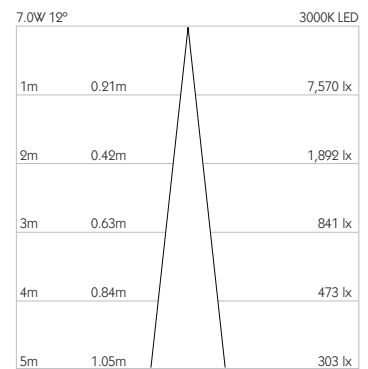

Discus 16 is a 95CRI LED spotlight, based on a minimalist design with advanced features and benefits. The spotlight comes as standard in white, black and brushed aluminium finishes, and has three site changeable optics for flexible distribution. Movement is aided with a low friction bearing rotation and constant torque tilt mechanism, both lockable in pan and tilt. The Precision Lighting Jack Plug system enables the luminaire to be easily disconnected and reconnected to all of Precision Lighting's systems, offering flexibility throughout the product's lifetime. The onboard 24V driver ensures overcurrent protection and is not polarity sensitive. Discus 16 is machined from aerospace grade 6063-T6 aluminium, delivering a lumen package of 560lm at 7W.

Product Photometry independently tested in accordance with LM-79