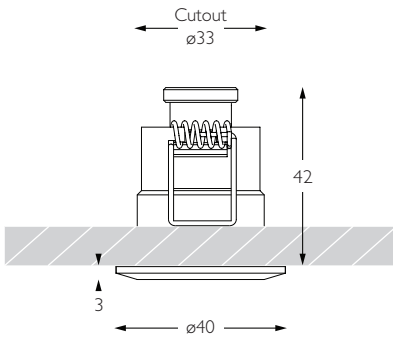

Cutout ø33mm

Ceiling Thickness 3 - 25mm

Minimum Ceiling Void 20mm above top of luminaire module

System Power 1.6W

Module Output 140lm **Absolute Output** 125lm

LOR 89%

Glare Cut Off 15°

Glare Comfort Cut Off 45°

* Please enquire as to the availability of non-standard Colour Temperatures

Glare Diagram

Cut Off: 15°

Glare Comfort Cut Off: 45°

IP 20	95 CRI	CE	ETL US
LED	1.6W	3.2V 500mA	PART L
33	0.5m		

Minimo Fixed Circular is a miniature recessed LED luminaire providing high performance accent lighting from a compact source. With 95CRI, Minimo Fixed is perfect for use in colour-critical applications. Tool-less, site changeable optics allow flexibility in varying environments. Minimo Fixed is machined from aerospace grade 6063-T6 aluminium or brass, is available as standard in white, black, polished brass, rubbed bronze and brushed aluminium finishes, and delivers a lumen package of 140lm at 1.6W.