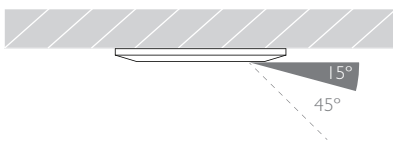

LOR 81%

Glare Cut Off 15°

Glare Comfort Cut Off 45°

Colour Temperature 3000K | 2700K | *

CRI Ra: 95 **TM-30** Rf: 93 Rg: 99

Optic 30°

Gear Type Dimmable options available

Gear Location Remote - No access through cutout for dimmable drivers

Weight AL BK WH - 51g | RB PB - 99g

* Please enquire as to the availability of non-standard Colour Temperatures

Glare Diagram

Cut Off: 15°

Glare Comfort Cut Off: 45°

IP 20	95 CRI	CE	ETL US
LED	1.6W	3.2V 500mA	PART L
33	0.5m		