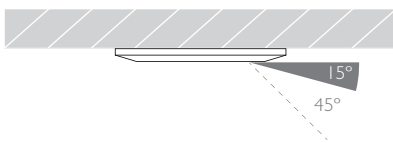

Cutout ø33mm

Ceiling Thickness 3 - 25mm

Minimum Ceiling Void 20mm above top of luminaire module

System Power 1.6W

Module Output 140lm **Absolute Output** 125lm

LOR 89%

Glare Cut Off 15°

Glare Comfort Cut Off 45°

Colour Temperature 3000K | 2700K | *

CRI Ra: 95 **TM-30** Rf: 93 Rg: 99

Optic 12°

Gear Type Dimmable options available

Gear Location Remote - No access through cutout for dimmable drivers

Weight AL BK WH - 51g | RB PB - 99g

* Please enquire as to the availability of non-standard Colour Temperatures

Glare Diagram

Cut Off: 15°

Glare Comfort Cut Off: 45°

IP 20	95 CRI	CE	ETL US
LED	1.6W	3.2V 500mA	PART L
33	0.5m		

Minimo Fixed Circular is a miniature recessed LED luminaire providing high performance accent lighting from a compact source. With 95CRI, Minimo Fixed is perfect for use in colour-critical applications. Tool-less, site changeable optics allow flexibility in varying environments. Minimo Fixed is machined from aerospace grade 6063-T6 aluminium or brass, is available as standard in white, black, polished brass, rubbed bronze and brushed aluminium finishes, and delivers a lumen package of 140lm at 1.6W.