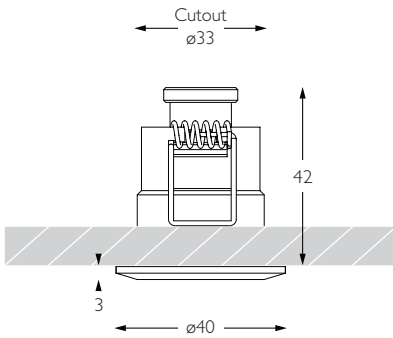

CRI Ra: 95 **TM-30** Rf: 93 Rg: 99

Optic 60°

Gear Type Dimmable options available

Gear Location Remote - No access through cutout for dimmable drivers

Weight AL BK WH - 51g | RB PB - 99g

* Please enquire as to the availability of non-standard Colour Temperatures

Glare Diagram

Cut Off: 15°

Glare Comfort Cut Off: 45°

IP 20	95 CRI	CE	ETL US
LED	1.6W	3.2V 500mA	PART L
33	0.5m		

Minimo Fixed Circular is a miniature recessed LED luminaire providing high performance accent lighting from a compact source. With 95CRI, Minimo Fixed is perfect for use in colour-critical applications. Tool-less, site changeable optics allow flexibility in varying environments. Minimo Fixed is machined from aerospace grade 6063-T6 aluminium or brass, is available as standard in white, black, polished brass, rubbed bronze and brushed aluminium finishes, and delivers a lumen package of 140lm at 1.6W.