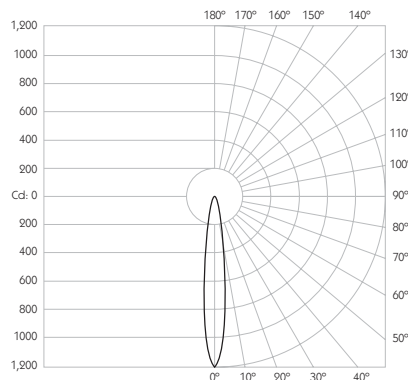

RC-601-AL-XX9512	
RC-601-RB-XX9512	
RC-601-PB-XX9512	
RC-601-BK-XX9512	
RC-601-WH-XX9512	

For 3000K Substitute XX with 30 | For 2700K Substitute XX with 27

PRECISION
LIGHTING

SALES@PRECISIONLIGHTING.CO.UK
WWW.PRECISIONLIGHTING.CO.UK

42 RIVERSIDE ROAD
LONDON SW17 0BA
t. +44 (0) 20 8947 6616
f. +44 (0) 20 8286 6626