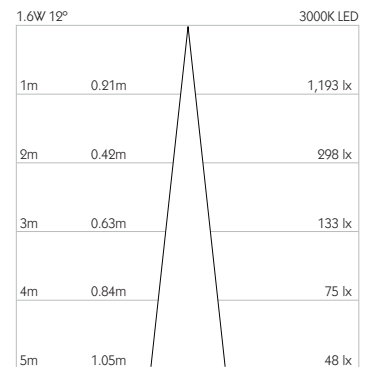

RC-601-AL-XX9512	
RC-601-RB-XX9512	
RC-601-PB-XX9512	
RC-601-BK-XX9512	
RC-601-WH-XX9512	

For 3000K Substitute XX with 30 | For 2700K Substitute XX with 27

PRECISION
LIGHTING

SALES@PRECISIONLIGHTING.CO.UK
WWW.PRECISIONLIGHTING.CO.UK

42 RIVERSIDE ROAD
LONDON SW17 0BA
t. +44 (0) 20 8947 6616
f. +44 (0) 20 8286 6626