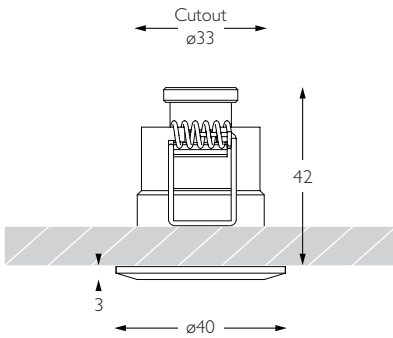

Weight AL BK WH - 51g | RB PB - 99g

* Please enquire as to the availability of non-standard Colour Temperatures

Glare Diagram

Cut Off: 15°

Glare Comfort Cut Off: 45°

IP 20	95 CRI	CE	ETL US
LED	1.6W	3.2V 500mA	PART L
33	0.5m		