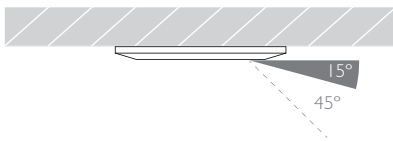

Glare Diagram

Cut Off: 15°

Glare Comfort Cut Off: 45°

IP 20	95 CRI	CE	ETL US
LED	1.6W	3.2V 500mA	PART L
33	0.5m		

Minimo Fixed Circular is a miniature recessed LED luminaire providing high performance accent lighting from a compact source. With 95CRI, Minimo Fixed is perfect for use in colour-critical applications. Tool-less, site changeable optics allow flexibility in varying environments. Minimo Fixed is machined from aerospace grade 6063-T6 aluminium or brass, is available as standard in white, black, polished brass, rubbed bronze and brushed aluminium finishes, and delivers a lumen package of 140lm at 1.6W.

Product Photometry independently tested in accordance with LM-79