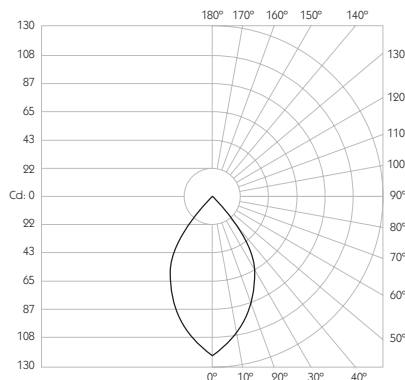

Minimum Ceiling Void 20mm above top of luminaire module

System Power 1.6W

Module Output 140lm **Absolute Output** 125lm

LOR 89%

Glare Cut Off 15°

Glare Comfort Cut Off 45°

Colour Temperature 3000K | 2700K | *

CRI Ra: 95 **TM-30** Rf: 93 Rg: 99

Optic 60°

Gear Type Dimmable options available

Gear Location Remote - No access through cutout for dimmable drivers

Weight AL BK WH - 51g | RB PB - 99g

* Please enquire as to the availability of non-standard Colour Temperatures

Glare Diagram

Cut Off: 15°

Glare Comfort Cut Off: 45°

IP 20	95 CRI	CE	ETL US
LED	1.6W	3.2V 500mA	PART L
33	0.5m		

Minimo Fixed Circular is a miniature recessed LED luminaire providing high performance accent lighting from a compact source. With 95CRI, Minimo Fixed is perfect for use in colour-critical applications. Tool-less, site changeable optics allow flexibility in varying environments. Minimo Fixed is machined from aerospace grade 6063-T6 aluminium or brass, is available as standard in white, black, polished brass, rubbed bronze and brushed aluminium finishes, and delivers a lumen package of 140lm at 1.6W.

Product Photometry independently tested in accordance with LM-79

Height	Beam Diameter	Illuminance (lx)
1m	1.15m	125 lx
2m	2.31m	31 lx
3m	3.46m	14 lx
4m	4.62m	8 lx
5m	5.77m	5 lx

Circular Bezel

Grey	RC-601-AL-XX9560
Brown	RC-601-RB-XX9560
Gold	RC-601-PB-XX9560
Black	RC-601-BK-XX9560
White	RC-601-WH-XX9560