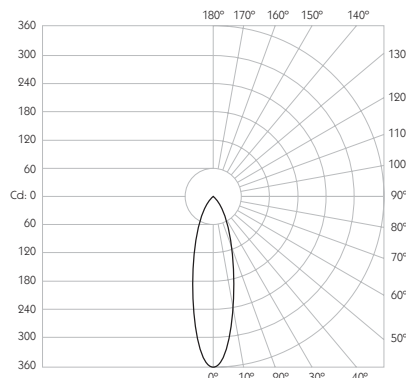

RC-601-AL-XX9530	
RC-601-RB-XX9530	
RC-601-PB-XX9530	
RC-601-BK-XX9530	
RC-601-WH-XX9530	

For 3000K Substitute XX with 30 | For 2700K Substitute XX with 27