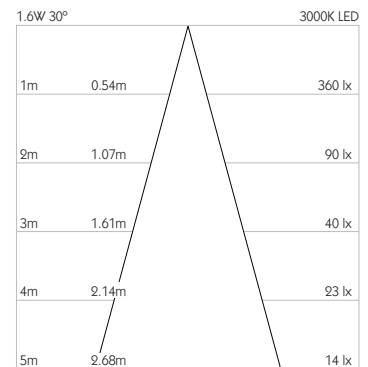

RC-601-AL-XX9530	
RC-601-RB-XX9530	
RC-601-PB-XX9530	
RC-601-BK-XX9530	
RC-601-WH-XX9530	

For 3000K Substitute XX with 30 | For 2700K Substitute XX with 27