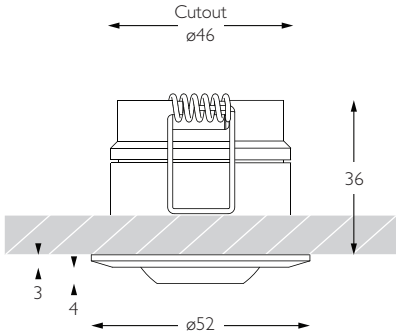

NARROW SPOT

Glare Diagram

IP 20	95 CRI	CE	ETL US
LED	1.6W	3.2V 500mA	PART L
360°	30°	46	0.5m

Category Interior use only IP20
Material Machined Aluminium
Finish Brushed Aluminium | Black | White | Custom
Cutout ø46mm
Ceiling Thickness 7 - 25mm
Minimum Ceiling Void 20mm spacing above luminaire
Pan 360°
Tilt 30° from centre
System Power 1.6W
Module Output 140lm **Absolute Output** 125lm
LOR 89%
Glare Cut Off 30° in vertical position
Glare Comfort Cut Off 85° in vertical position
Colour Temperature 3000K | 2700K | *
CRI Ra: 95 **TM-30** Rf: 93 Rg: 99
Optic 12°
Gear Type Dimmable options available
Gear Location Remote - No access through cutout for dimmable drivers
Weight 89g

Product Photometry independently tested in accordance with LM-79

Circular Bezel

	RC-611-AL-XX9512
	RC-611-BK-XX9512
	RC-611-WH-XX9512

FLOOD

Glare Diagram

IP 20	95 CRI	CE	ETL US
LED	1.6W	3.2V 500mA	PART L
360°	30°	46	0.5m

Category Interior use only IP20
Material Machined Aluminium
Finish Brushed Aluminium | Black | White | Custom
Cutout ø46mm
Ceiling Thickness 7 - 25mm
Minimum Ceiling Void 20mm spacing above luminaire
Pan 360°
Tilt 30° from centre
System Power 1.6W
Module Output 140lm **Absolute Output** 114lm
LOR 81%
Glare Cut Off 30° in vertical position
Glare Comfort Cut Off 85° in vertical position
Colour Temperature 3000K | 2700K | *
CRI Ra: 95 **TM-30** Rf: 93 Rg: 99
Optic 30°
Gear Type Dimmable options available
Gear Location Remote - No access through cutout for dimmable drivers
Weight 89g

Product Photometry independently tested in accordance with LM-79

Distance (m)	Beam Diameter (m)	Illuminance (lx)
1m	1.15m	125 lx
2m	2.31m	31 lx
3m	3.46m	14 lx
4m	4.62m	8 lx
5m	5.77m	5 lx

IP 20	95 CRI	CE	ETL US
LED	1.6W	3.2V 500mA	PART L
360°	30°	46	0.5m