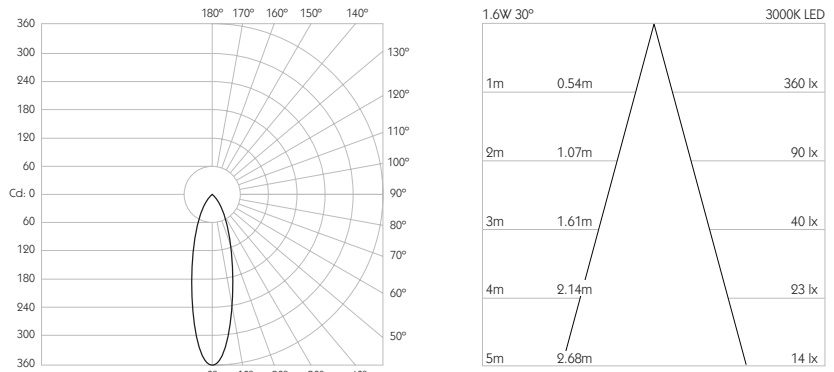

IP 20	95 CRI	CE	ETL US
LED	1.6W	3.2V 500mA	PART L
360°	30°	46	0.5m

Category Interior use only IP20
Material Machined Aluminium
Finish Brushed Aluminium | Black | White | Custom
Cutout ø46mm
Ceiling Thickness 7 - 25mm
Minimum Ceiling Void 20mm spacing above luminaire
Pan 360°
Tilt 30° from centre
System Power 1.6W
Module Output 140lm   **Absolute Output** 114lm
LOR 81%
Glare Cut Off 30° in vertical position
Glare Comfort Cut Off 85° in vertical position
Colour Temperature 3000K | 2700K | *
CRI Ra: 95   **TM-30** Rf: 93 Rg: 99
Optic 30°
Gear Type Dimmable options available
Gear Location Remote - No access through cutout for dimmable drivers
Weight 89g

* Please enquire as to the availability of non-standard Colour Temperatures

Minimo Eye is a miniature recessed LED luminaire offering 360° pan coupled with 30° tilt to provide high performance accent lighting. With 95CRI, Minimo Eye is perfect for use in colour-critical applications. Tool-less, site changeable optics allow flexibility in varying environments. Finishing almost flush with the mounting surface, this recessed luminaire comes as standard in white, black and brushed aluminium finishes. Minimo Eye is machined from aerospace grade 6063-T6 aluminium, delivering a lumen package of 140lm at 1.6W.

Product Photometry independently tested in accordance with LM-79