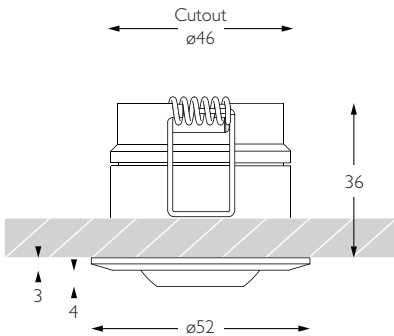

WIDE FLOOD

Category Interior use only IP20
Material Machined Aluminium
Finish Brushed Aluminium | Black | White | Custom
Cutout ø46mm
Ceiling Thickness 7 - 25mm
Minimum Ceiling Void 20mm spacing above luminaire
Pan 360°
Tilt 30° from centre
System Power 1.6W
Module Output 140lm   **Absolute Output** 125lm
LOR 89%
Glare Cut Off 30° in vertical position
Glare Comfort Cut Off 85° in vertical position
Colour Temperature 3000K | 2700K | *
CRI Ra: 95   **TM-30** Rf: 93 Rg: 99
Optic 60°
Gear Type Dimmable options available
Gear Location Remote - No access through cutout for dimmable drivers
Weight 89g

* Please enquire as to the availability of non-standard Colour Temperatures