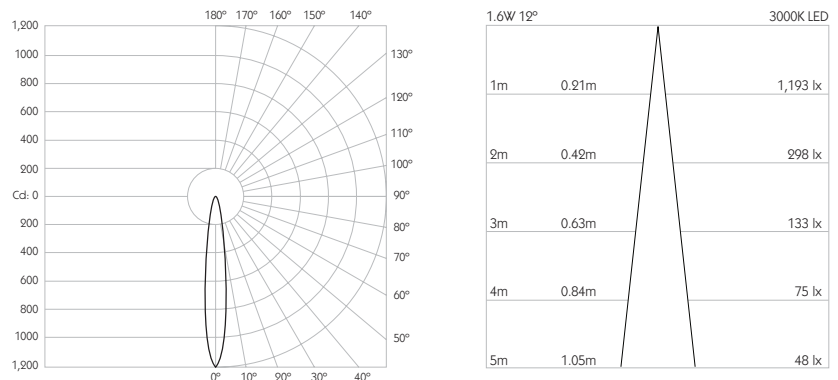

NARROW SPOT

Glare Diagram

IP 20	95 CRI	CE	ETL US
LED	1.6W	3.2V 500mA	PART L
360°	30°	46	0.5m

Category Interior use only IP20
Material Machined Aluminium
Finish Brushed Aluminium | Black | White | Custom
Cutout ø46mm
Ceiling Thickness 7 - 25mm
Minimum Ceiling Void 20mm spacing above luminaire
Pan 360°
Tilt 30° from centre
System Power 1.6W
Module Output 140lm **Absolute Output** 125lm
LOR 89%
Glare Cut Off 30° in vertical position
Glare Comfort Cut Off 85° in vertical position
Colour Temperature 3000K | 2700K | *
CRI Ra: 95 **TM-30** Rf: 93 Rg: 99
Optic 12°
Gear Type Dimmable options available
Gear Location Remote - No access through cutout for dimmable drivers
Weight 89g

Product Photometry independently tested in accordance with LM-79

Circular Bezel

	RC-611-AL-XX9512
	RC-611-BK-XX9512
	RC-611-WH-XX9512

FLOOD

Glare Diagram

IP 20	95 CRI	CE	ETL US
LED	1.6W	3.2V 500mA	PART L
360°	30°	46	0.5m

Category Interior use only IP20
Material Machined Aluminium
Finish Brushed Aluminium | Black | White | Custom
Cutout ø46mm
Ceiling Thickness 7 - 25mm
Minimum Ceiling Void 20mm spacing above luminaire
Pan 360°
Tilt 30° from centre
System Power 1.6W
Module Output 140lm **Absolute Output** 114lm
LOR 81%
Glare Cut Off 30° in vertical position
Glare Comfort Cut Off 85° in vertical position
Colour Temperature 3000K | 2700K | *
CRI Ra: 95 **TM-30** Rf: 93 Rg: 99
Optic 30°
Gear Type Dimmable options available
Gear Location Remote - No access through cutout for dimmable drivers
Weight 89g

Product Photometry independently tested in accordance with LM-79

Distance (m)	Beam Diameter (m)	Illuminance (lx)
1m	1.15m	125 lx
2m	2.31m	31 lx
3m	3.46m	14 lx
4m	4.62m	8 lx
5m	5.77m	5 lx

IP 20	95 CRI	CE	ETL US
LED	1.6W	3.2V 500mA	PART L
360°	30°	46	0.5m