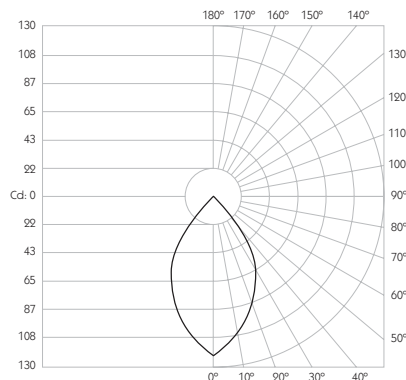

Product Photometry independently tested in accordance with LM-79

Circular Bezel

	RC-611-AL-XX9512
	RC-611-BK-XX9512
	RC-611-WH-XX9512

FLOOD

Glare Diagram

IP 20	95 CRI	CE	ETL US
LED	1.6W	3.2V 500mA	PART L
360°	30°	46	0.5m

Category Interior use only IP20
Material Machined Aluminium
Finish Brushed Aluminium | Black | White | Custom
Cutout ø46mm
Ceiling Thickness 7 - 25mm
Minimum Ceiling Void 20mm spacing above luminaire
Pan 360°
Tilt 30° from centre
System Power 1.6W
Module Output 140lm **Absolute Output** 114lm
LOR 81%
Glare Cut Off 30° in vertical position
Glare Comfort Cut Off 85° in vertical position
Colour Temperature 3000K | 2700K | *
CRI Ra: 95 **TM-30** Rf: 93 Rg: 99
Optic 30°
Gear Type Dimmable options available
Gear Location Remote - No access through cutout for dimmable drivers
Weight 89g

Product Photometry independently tested in accordance with LM-79

Circular Bezel

	RC-611-AL-XX9530
	RC-611-BK-XX9530
	RC-611-WH-XX9530

WIDE FLOOD

Category Interior use only IP20
Material Machined Aluminium
Finish Brushed Aluminium | Black | White | Custom
Cutout ø46mm
Ceiling Thickness 7 - 25mm
Minimum Ceiling Void 20mm spacing above luminaire
Pan 360°
Tilt 30° from centre
System Power 1.6W
Module Output 140lm **Absolute Output** 125lm
LOR 89%
Glare Cut Off 30° in vertical position
Glare Comfort Cut Off 85° in vertical position
Colour Temperature 3000K | 2700K | *
CRI Ra: 95 **TM-30** Rf: 93 Rg: 99
Optic 60°
Gear Type Dimmable options available
Gear Location Remote - No access through cutout for dimmable drivers
Weight 89g

Product Photometry independently tested in accordance with LM-79

Distance (m)	Beam Diameter (m)	Illuminance (lx)
1m	1.15m	125 lx
2m	2.31m	31 lx
3m	3.46m	14 lx
4m	4.62m	8 lx
5m	5.77m	5 lx

IP 20	95 CRI	CE	ETL US
LED	1.6W	3.2V 500mA	PART L
360°	30°	46	0.5m