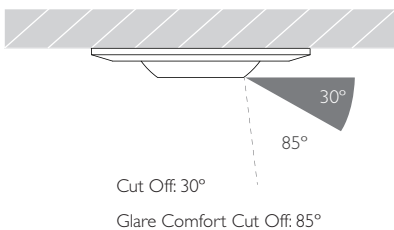

Category Interior use only IP20
Material Machined Aluminium
Finish Brushed Aluminium | Black | White | Custom
Cutout ø46mm
Ceiling Thickness 7 - 25mm
Minimum Ceiling Void 20mm spacing above luminaire
Pan 360°
Tilt 30° from centre
System Power 1.6W
Module Output 140lm **Absolute Output** 114lm
LOR 81%
Glare Cut Off 30° in vertical position
Glare Comfort Cut Off 85° in vertical position
Colour Temperature 3000K | 2700K | *
CRI Ra: 95 **TM-30** Rf: 93 Rg: 99
Optic 30°
Gear Type Dimmable options available
Gear Location Remote - No access through cutout for dimmable drivers
Weight 89g

Product Photometry independently tested in accordance with LM-79

Circular Bezel

	RC-611-AL-XX9530
	RC-611-BK-XX9530
	RC-611-WH-XX9530

WIDE FLOOD

Category Interior use only IP20
Material Machined Aluminium
Finish Brushed Aluminium | Black | White | Custom
Cutout ø46mm
Ceiling Thickness 7 - 25mm
Minimum Ceiling Void 20mm spacing above luminaire
Pan 360°
Tilt 30° from centre
System Power 1.6W
Module Output 140lm **Absolute Output** 125lm
LOR 89%
Glare Cut Off 30° in vertical position
Glare Comfort Cut Off 85° in vertical position
Colour Temperature 3000K | 2700K | *
CRI Ra: 95 **TM-30** Rf: 93 Rg: 99
Optic 60°
Gear Type Dimmable options available
Gear Location Remote - No access through cutout for dimmable drivers
Weight 89g

* Please enquire as to the availability of non-standard Colour Temperatures

Glare Diagram

Minimo Eye is a miniature recessed LED luminaire offering 360° pan coupled with 30° tilt to provide high performance accent lighting. With 95CRI, Minimo Eye is perfect for use in colour-critical applications. Tool-less, site changeable optics allow flexibility in varying environments. Finishing almost flush with the mounting surface, this recessed luminaire comes as standard in white, black and brushed aluminium finishes. Minimo Eye is machined from aerospace grade 6063-T6 aluminium, delivering a lumen package of 140lm at 1.6W.