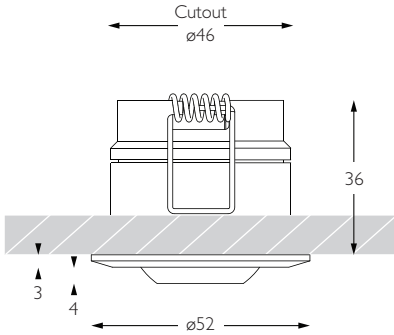

NARROW SPOT

Glare Diagram

IP 20	95 CRI	CE	ETL US
LED	1.6W	3.2V 500mA	PART L
360°	30°	46	0.5m

Category Interior use only IP20
Material Machined Aluminium
Finish Brushed Aluminium | Black | White | Custom
Cutout ø46mm
Ceiling Thickness 7 - 25mm
Minimum Ceiling Void 20mm spacing above luminaire
Pan 360°
Tilt 30° from centre
System Power 1.6W
Module Output 140lm **Absolute Output** 125lm
LOR 89%
Glare Cut Off 30° in vertical position
Glare Comfort Cut Off 85° in vertical position
Colour Temperature 3000K | 2700K | *
CRI Ra: 95 **TM-30** Rf: 93 Rg: 99
Optic 12°
Gear Type Dimmable options available
Gear Location Remote - No access through cutout for dimmable drivers
Weight 89g

Product Photometry independently tested in accordance with LM-79

Circular Bezel

	RC-611-AL-XX9512
	RC-611-BK-XX9512
	RC-611-WH-XX9512

FLOOD

Glare Diagram

IP 20	95 CRI	CE	ETL US
LED	1.6W	3.2V 500mA	PART L
360°	30°	46	0.5m

Category Interior use only IP20
Material Machined Aluminium
Finish Brushed Aluminium | Black | White | Custom
Cutout ø46mm
Ceiling Thickness 7 - 25mm
Minimum Ceiling Void 20mm spacing above luminaire
Pan 360°
Tilt 30° from centre
System Power 1.6W
Module Output 140lm **Absolute Output** 114lm
LOR 81%
Glare Cut Off 30° in vertical position
Glare Comfort Cut Off 85° in vertical position
Colour Temperature 3000K | 2700K | *
CRI Ra: 95 **TM-30** Rf: 93 Rg: 99
Optic 30°
Gear Type Dimmable options available
Gear Location Remote - No access through cutout for dimmable drivers
Weight 89g

Product Photometry independently tested in accordance with LM-79

Distance (m)	Beam Diameter (m)	Illuminance (lx)
1m	1.15m	125 lx
2m	2.31m	31 lx
3m	3.46m	14 lx
4m	4.62m	8 lx
5m	5.77m	5 lx

IP 20	95 CRI	CE	ETL US
LED	1.6W	3.2V 500mA	PART L
360°	30°	46	0.5m