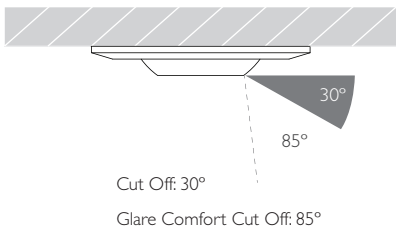

* Please enquire as to the availability of non-standard Colour Temperatures

Minimo Eye is a miniature recessed LED luminaire offering 360° pan coupled with 30° tilt to provide high performance accent lighting. With 95CRI, Minimo Eye is perfect for use in colour-critical applications. Tool-less, site changeable optics allow flexibility in varying environments. Finishing almost flush with the mounting surface, this recessed luminaire comes as standard in white, black and brushed aluminium finishes. Minimo Eye is machined from aerospace grade 6063-T6 aluminium, delivering a lumen package of 140lm at 1.6W.

Product Photometry independently tested in accordance with LM-79

Circular Bezel

	RC-611-AL-XX9512
	RC-611-BK-XX9512
	RC-611-WH-XX9512

FLOOD

Glare Diagram

IP 20	95 CRI	CE	ETL US
LED	1.6W	3.2V 500mA	PART L
360°	30°	46	0.5m

Category Interior use only IP20
Material Machined Aluminium
Finish Brushed Aluminium | Black | White | Custom
Cutout ø46mm
Ceiling Thickness 7 - 25mm
Minimum Ceiling Void 20mm spacing above luminaire
Pan 360°
Tilt 30° from centre
System Power 1.6W
Module Output 140lm **Absolute Output** 114lm
LOR 81%
Glare Cut Off 30° in vertical position
Glare Comfort Cut Off 85° in vertical position
Colour Temperature 3000K | 2700K | *
CRI Ra: 95 **TM-30** Rf: 93 Rg: 99
Optic 30°
Gear Type Dimmable options available
Gear Location Remote - No access through cutout for dimmable drivers
Weight 89g