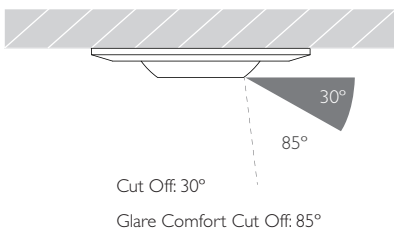

NARROW SPOT

Glare Diagram

IP 20	95 CRI	CE	ETL US
LED	1.6W	3.2V 500mA	PART L
360°	30°	46	0.5m

Category Interior use only IP20
Material Machined Aluminium
Finish Brushed Aluminium | Black | White | Custom
Cutout ø46mm
Ceiling Thickness 7 - 25mm
Minimum Ceiling Void 20mm spacing above luminaire
Pan 360°
Tilt 30° from centre
System Power 1.6W
Module Output 140lm **Absolute Output** 125lm
LOR 89%
Glare Cut Off 30° in vertical position
Glare Comfort Cut Off 85° in vertical position
Colour Temperature 3000K | 2700K | *
CRI Ra: 95 **TM-30** Rf: 93 Rg: 99
Optic 12°
Gear Type Dimmable options available
Gear Location Remote - No access through cutout for dimmable drivers
Weight 89g

* Please enquire as to the availability of non-standard Colour Temperatures

Minimo Eye is a miniature recessed LED luminaire offering 360° pan coupled with 30° tilt to provide high performance accent lighting. With 95CRI, Minimo Eye is perfect for use in colour-critical applications. Tool-less, site changeable optics allow flexibility in varying environments. Finishing almost flush with the mounting surface, this recessed luminaire comes as standard in white, black and brushed aluminium finishes. Minimo Eye is machined from aerospace grade 6063-T6 aluminium, delivering a lumen package of 140lm at 1.6W.

Category Interior use only IP20
Material Machined Aluminium
Finish Brushed Aluminium | Black | White | Custom
Cutout ø46mm
Ceiling Thickness 7 - 25mm
Minimum Ceiling Void 20mm spacing above luminaire
Pan 360°
Tilt 30° from centre
System Power 1.6W
Module Output 140lm **Absolute Output** 114lm
LOR 81%
Glare Cut Off 30° in vertical position
Glare Comfort Cut Off 85° in vertical position
Colour Temperature 3000K | 2700K | *
CRI Ra: 95 **TM-30** Rf: 93 Rg: 99
Optic 30°
Gear Type Dimmable options available
Gear Location Remote - No access through cutout for dimmable drivers
Weight 89g