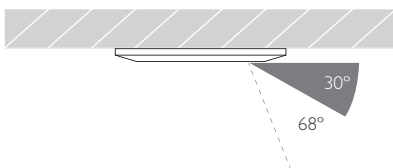

Gear Type Dimmable options available

Gear Location Remote - No access through cutout for dimmable drivers

Weight 54g

* Please enquire as to the availability of non-standard Colour Temperatures

Glare Diagram

Cut Off: 30°

Glare Comfort Cut Off: 68°

Minimo Fixed Square is a miniature recessed LED luminaire providing high performance accent lighting from a compact source with minimal glare. With 95CRI, Minimo Fixed is perfect for use in colour-critical applications. Tool-less, site changeable optics allow flexibility in varying environments. Minimo Fixed is machined from aerospace grade 6063-T6 aluminium, is available as standard in white, black and brushed aluminium finishes, and delivers a lumen package of 140lm at 1.6W.