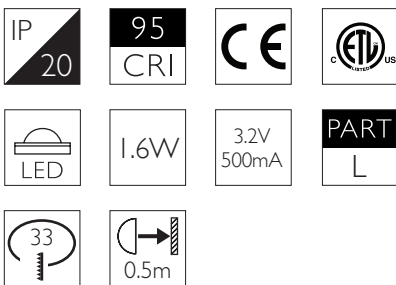

CRI Ra: 95 **TM-30** Rf: 93 Rg: 99

Optic 12°

Gear Type Dimmable options available

Gear Location Remote - No access through cutout for dimmable drivers

Weight 54g

* Please enquire as to the availability of non-standard Colour Temperatures

Glare Diagram

Cut Off: 30°
Glare Comfort Cut Off: 68°

Minimo Fixed Square is a miniature recessed LED luminaire providing high performance accent lighting from a compact source with minimal glare. With 95CRI, Minimo Fixed is perfect for use in colour-critical applications. Tool-less, site changeable optics allow flexibility in varying environments. Minimo Fixed is machined from aerospace grade 6063-T6 aluminium, is available as standard in white, black and brushed aluminium finishes, and delivers a lumen package of 140lm at 1.6W.

Product Photometry independently tested in accordance with LM-79

Distance (m)	Beam Diameter (m)	Illuminance (lx)
1m	0.21m	1,193 lx
2m	0.42m	298 lx
3m	0.63m	133 lx
4m	0.84m	75 lx
5m	1.05m	48 lx

Square Bezel

Product Photometry independently tested in accordance with LM-79

Distance (m)	Beam Diameter (m)	Illuminance (lx)
1m	1.15m	125 lx
2m	2.31m	31 lx
3m	3.46m	14 lx
4m	4.62m	8 lx
5m	5.77m	5 lx

IP 20	95 CRI	CE	ETL US
LED	1.6W	3.2V 500mA	PART L
33	0.5m		