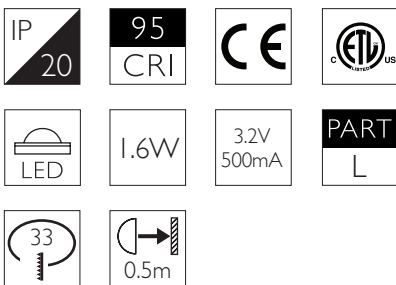

MINIMO FIXED SQUARE

DEEP RECESS | FLOOD

Category Interior use only IP20

Material Machined Aluminium

Finish Brushed Aluminium | Black | White | Custom

Cutout ø33mm

Ceiling Thickness 3 - 25mm

Minimum Ceiling Void 20mm above top of luminaire module

System Power 1.6W

Module Output 140lm   **Absolute Output** 113lm

LOR 81%

Glare Cut Off 30°

Glare Comfort Cut Off 68°

Colour Temperature 3000K | 2700K | *

CRI Ra: 95   **TM-30** Rf: 93 Rg: 99

Optic 30°

Gear Type Dimmable options available

Gear Location Remote - No access through cutout for dimmable drivers

Weight 54g

* Please enquire as to the availability of non-standard Colour Temperatures

Cut Off: 30°

Glare Comfort Cut Off: 68°

Minimo Fixed Square is a miniature recessed LED luminaire providing high performance accent lighting from a compact source with minimal glare. With 95CRI, Minimo Fixed is perfect for use in colour-critical applications. Tool-less, site changeable optics allow flexibility in varying environments. Minimo Fixed is machined from aerospace grade 6063-T6 aluminium, is available as standard in white, black and brushed aluminium finishes, and delivers a lumen package of 140lm at 1.6W.

Product Photometry independently tested in accordance with LM-79

Distance (m)	Beam Diameter (m)	Illuminance (lx)
1m	0.54m	360 lx
2m	1.07m	90 lx
3m	1.61m	40 lx
4m	2.14m	23 lx
5m	2.68m	14 lx

RS-602-AL-XX9530

RS-602-BK-XX9530

RS-602-WH-XX9530