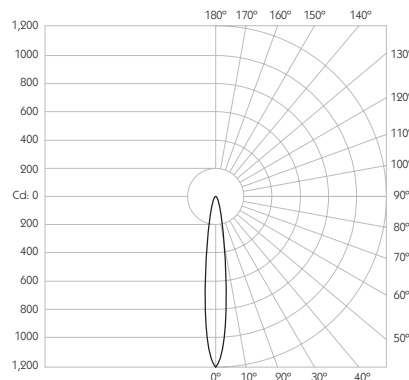

Minimum Ceiling Void 20mm above top of luminaire module

System Power 1.6W

Module Output 140lm **Absolute Output** 124lm

LOR 89%

Glare Cut Off 30°

Glare Comfort Cut Off 68°

Colour Temperature 3000K | 2700K | *

CRI Ra: 95 **TM-30** Rf: 93 Rg: 99

Optic 12°

Gear Type Dimmable options available

Gear Location Remote - No access through cutout for dimmable drivers

Weight 54g

* Please enquire as to the availability of non-standard Colour Temperatures

Product Photometry independently tested in accordance with LM-79

Distance (m)	Beam Diameter (m)	Illuminance (lx)
1m	0.21m	1,193 lx
2m	0.42m	298 lx
3m	0.63m	133 lx
4m	0.84m	75 lx
5m	1.05m	48 lx

Square Bezel

Product Photometry independently tested in accordance with LM-79

Distance (m)	Beam Diameter (m)	Illuminance (lx)
1m	1.15m	125 lx
2m	2.31m	31 lx
3m	3.46m	14 lx
4m	4.62m	8 lx
5m	5.77m	5 lx

IP 20	95 CRI	CE	ETL US
LED	1.6W	3.2V 500mA	PART L
33	0.5m		