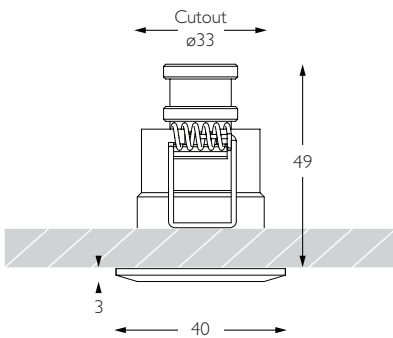

MINIMO FIXED SQUARE

DEEP RECESS | FLOOD

Category Interior use only IP20

Material Machined Aluminium

Finish Brushed Aluminium | Black | White | Custom

Cutout ø33mm

Ceiling Thickness 3 - 25mm

Minimum Ceiling Void 20mm above top of luminaire module

System Power 1.6W

Module Output 140lm   **Absolute Output** 113lm

LOR 81%

Glare Cut Off 30°

Glare Comfort Cut Off 68°

Colour Temperature 3000K | 2700K | *

CRI Ra: 95   **TM-30** Rf: 93 Rg: 99

Optic 30°

Gear Type Dimmable options available

Gear Location Remote - No access through cutout for dimmable drivers

Weight 54g

* Please enquire as to the availability of non-standard Colour Temperatures

Cut Off: 30°

Glare Comfort Cut Off: 68°

Minimo Fixed Square is a miniature recessed LED luminaire providing high performance accent lighting from a compact source with minimal glare. With 95CRI, Minimo Fixed is perfect for use in colour-critical applications. Tool-less, site changeable optics allow flexibility in varying environments. Minimo Fixed is machined from aerospace grade 6063-T6 aluminium, is available as standard in white, black and brushed aluminium finishes, and delivers a lumen package of 140lm at 1.6W.

Product Photometry independently tested in accordance with LM-79

Distance (m)	Beam Diameter (m)	Illuminance (lx)
1m	0.54m	360 lx
2m	1.07m	90 lx
3m	1.61m	40 lx
4m	2.14m	23 lx
5m	2.68m	14 lx

RS-602-AL-XX9530

RS-602-BK-XX9530

RS-602-WH-XX9530