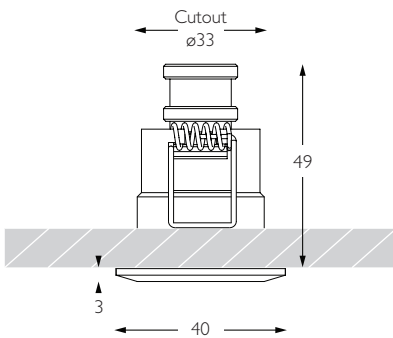

CRI Ra: 95 **TM-30** Rf: 93 Rg: 99

Optic 12°

Gear Type Dimmable options available

Gear Location Remote - No access through cutout for dimmable drivers

Weight 54g

* Please enquire as to the availability of non-standard Colour Temperatures

Glare Diagram

Cut Off: 30°
Glare Comfort Cut Off: 68°

Minimo Fixed Square is a miniature recessed LED luminaire providing high performance accent lighting from a compact source with minimal glare. With 95CRI, Minimo Fixed is perfect for use in colour-critical applications. Tool-less, site changeable optics allow flexibility in varying environments. Minimo Fixed is machined from aerospace grade 6063-T6 aluminium, is available as standard in white, black and brushed aluminium finishes, and delivers a lumen package of 140lm at 1.6W.

Product Photometry independently tested in accordance with LM-79

Distance (m)	Beam Diameter (m)	Illuminance (lx)
1m	0.21m	1,193 lx
2m	0.42m	298 lx
3m	0.63m	133 lx
4m	0.84m	75 lx
5m	1.05m	48 lx

Square Bezel