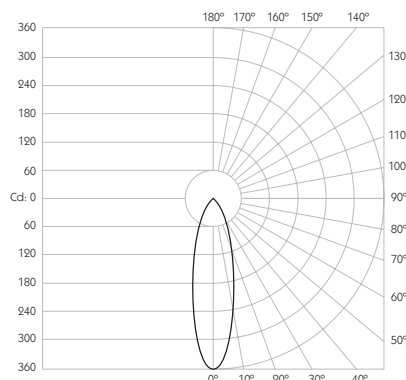

System Power 1.6W

Module Output 140lm **Absolute Output** 113lm

LOR 81%

Glare Cut Off 30°

Glare Comfort Cut Off 68°

Colour Temperature 3000K | 2700K | *

CRI Ra: 95 **TM-30** Rf: 93 Rg: 99

Optic 30°

Gear Type Dimmable options available

Gear Location Remote - No access through cutout for dimmable drivers

Weight 54g

* Please enquire as to the availability of non-standard Colour Temperatures

Glare Diagram

Product Photometry independently tested in accordance with LM-79

Distance (m)	Beam Diameter (m)	Illuminance (lx)
1m	0.54m	360 lx
2m	1.07m	90 lx
3m	1.61m	40 lx
4m	2.14m	23 lx
5m	2.68m	14 lx

Square Bezel

RS-602-AL-XX9530

Product Photometry independently tested in accordance with LM-79

Distance (m)	Beam Diameter (m)	Illuminance (lx)
1m	1.15m	125 lx
2m	2.31m	31 lx
3m	3.46m	14 lx
4m	4.62m	8 lx
5m	5.77m	5 lx

IP 20	95 CRI	CE	ETL US
LED	1.6W	3.2V 500mA	PART L
33	0.5m		