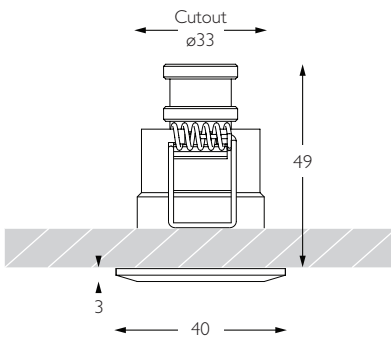

Ceiling Thickness 3 - 25mm

Minimum Ceiling Void 20mm above top of luminaire module

System Power 1.6W

Module Output 140lm **Absolute Output** 124lm

LOR 89%

Glare Cut Off 30°

Glare Comfort Cut Off 68°

Colour Temperature 3000K | 2700K | *

CRI Ra: 95 **TM-30** Rf: 93 Rg: 99

Optic 60°

Gear Type Dimmable options available

Gear Location Remote - No access through cutout for dimmable drivers

Weight 54g

* Please enquire as to the availability of non-standard Colour Temperatures

Glare Diagram

Cut Off: 30°
Glare Comfort Cut Off: 68°

Minimo Fixed Square is a miniature recessed LED luminaire providing high performance accent lighting from a compact source with minimal glare. With 95CRI, Minimo Fixed is perfect for use in colour-critical applications. Tool-less, site changeable optics allow flexibility in varying environments. Minimo Fixed is machined from aerospace grade 6063-T6 aluminium, is available as standard in white, black and brushed aluminium finishes, and delivers a lumen package of 140lm at 1.6W.

Product Photometry independently tested in accordance with LM-79

Distance (m)	Beam Diameter (m)	Illuminance (lx)
1m	1.15m	125 lx
2m	2.31m	31 lx
3m	3.46m	14 lx
4m	4.62m	8 lx
5m	5.77m	5 lx

IP 20	95 CRI	CE	ETL US
LED	1.6W	3.2V 500mA	PART L
33	0.5m		