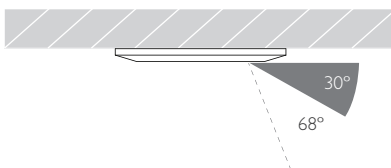

Glare Diagram

Cut Off: 30°
Glare Comfort Cut Off: 68°

Minimo Fixed Square is a miniature recessed LED luminaire providing high performance accent lighting from a compact source with minimal glare. With 95CRI, Minimo Fixed is perfect for use in colour-critical applications. Tool-less, site changeable optics allow flexibility in varying environments. Minimo Fixed is machined from aerospace grade 6063-T6 aluminium, is available as standard in white, black and brushed aluminium finishes, and delivers a lumen package of 140lm at 1.6W.

Product Photometry independently tested in accordance with LM-79