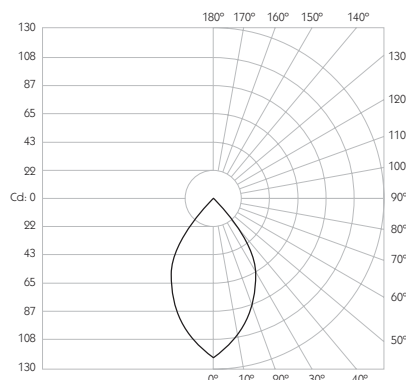

Product Photometry independently tested in accordance with LM-79

Distance (m)	Beam Diameter (m)	Illuminance (lx)
1m	0.54m	360 lx
2m	1.07m	90 lx
3m	1.61m	40 lx
4m	2.14m	23 lx
5m	2.68m	14 lx

Square Bezel

RS-602-AL-XX9530

Ceiling Thickness 3 - 25mm

Minimum Ceiling Void 20mm above top of luminaire module

System Power 1.6W

Module Output 140lm **Absolute Output** 124lm

LOR 89%

Glare Cut Off 30°

Glare Comfort Cut Off 68°

Colour Temperature 3000K | 2700K | *

CRI Ra: 95 **TM-30** Rf: 93 Rg: 99

Optic 60°

Gear Type Dimmable options available

Gear Location Remote - No access through cutout for dimmable drivers

Weight 54g

* Please enquire as to the availability of non-standard Colour Temperatures

Product Photometry independently tested in accordance with LM-79

Distance (m)	Beam Diameter (m)	Illuminance (lx)
1m	1.15m	125 lx
2m	2.31m	31 lx
3m	3.46m	14 lx
4m	4.62m	8 lx
5m	5.77m	5 lx

IP 20	95 CRI	CE	ETL US
LED	1.6W	3.2V 500mA	PART L
33	0.5m		