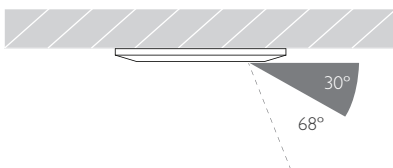

Minimum Ceiling Void 20mm above top of luminaire module

System Power 1.6W

Module Output 140lm **Absolute Output** 124lm

LOR 89%

Glare Cut Off 30°

Glare Comfort Cut Off 68°

Colour Temperature 3000K | 2700K | *

CRI Ra: 95 **TM-30** Rf: 93 Rg: 99

Optic 12°

Gear Type Dimmable options available

Gear Location Remote - No access through cutout for dimmable drivers

Weight 54g

* Please enquire as to the availability of non-standard Colour Temperatures

Glare Diagram

Cut Off: 30°
Glare Comfort Cut Off: 68°

Minimo Fixed Square is a miniature recessed LED luminaire providing high performance accent lighting from a compact source with minimal glare. With 95CRI, Minimo Fixed is perfect for use in colour-critical applications. Tool-less, site changeable optics allow flexibility in varying environments. Minimo Fixed is machined from aerospace grade 6063-T6 aluminium, is available as standard in white, black and brushed aluminium finishes, and delivers a lumen package of 140lm at 1.6W.

Product Photometry independently tested in accordance with LM-79

Distance (m)	Beam Diameter (m)	Illuminance (lx)
1m	0.21m	1,193 lx
2m	0.42m	298 lx
3m	0.63m	133 lx
4m	0.84m	75 lx
5m	1.05m	48 lx

Square Bezel