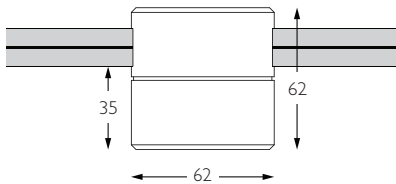

DOMINO 2 BASIS TRACK

luminaires
spec sheet BT-652

VERTICAL ELLIPSE

Category Interior use only IP20

Material Machined Aluminium

Finish Brushed Aluminium

System Basis Track

Accessories Lenses

System Power 4.8W

Module Output 356lm

Absolute Output 327lm

LOR 92%

Colour Temperature 3000K*

CRI Ra: 95 **TM-30** Rf: 93 Rg: 99

Optics 35X12°

Gear Type Dimmable options available

Weight 234g

* Please enquire as to the availability of non-standard colour temperatures.

Domino 2 Basis Track is a low profile, track-mounted 95CRI architectural luminaire. The minimal aesthetic, common across the Precision portfolio, ensures the luminaire blends into its architectural surroundings. The luminaire comes as standard in brushed aluminium, and has five changeable optics for flexible distribution. The built-in, anti-reflective, magnetic accessory holder enables glare control and accommodates accessories up to 2mm thick. Domino 2 Basis Track is machined from aerospace grade 6063-T6 aluminium, delivering a lumen package of 356lm at 4.8W from its internal 24V DC driver.

Product Photometry independently tested in accordance with LM-79

Distance	Beam Width	Beam Depth	Illuminance (lx)
1m	0.63m	0.21m	1,950 lx
2m	1.26m	0.42m	487 lx
3m	1.89m	0.63m	216 lx
4m	2.52m	0.84m	121 lx
5m	3.15m	1.05m	78 lx

BT-652-AL-3095E2

PRECISION
LIGHTING

SALES@PRECISIONLIGHTING.CO.UK

WWW.PRECISIONLIGHTING.CO.UK

42 RIVERSIDE ROAD
LONDON SW17 0BA

t. +44 (0) 20 8947 6616
f. +44 (0) 20 8286 6626

Version 10.15