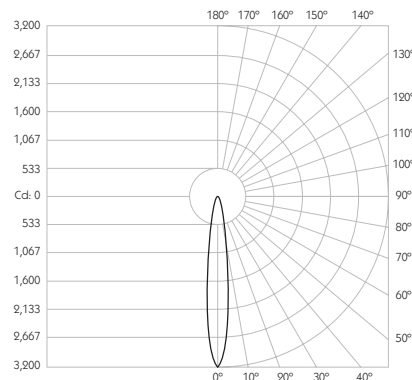

System Power 4.8W

Module Output 356lm

Absolute Output 329lm

LOR 93%

Colour Temperature 3000K*

CRI Ra: 95 **TM-30** Rf: 93 Rg: 99

Optics 12°

Gear Type Dimmable options available

Product Photometry independently tested in accordance with LM-79

Distance (m)	Beam Diameter (m)	Beam Length (m)	Illuminance (lx)
1m	0.21m	0.21m	3,140 lx
2m	0.42m	0.42m	785 lx
3m	0.63m	0.63m	350 lx
4m	0.84m	0.84m	196 lx
5m	1.05m	1.05m	125 lx