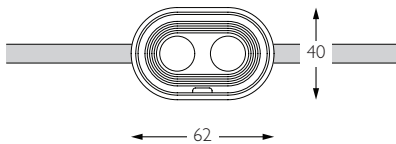

Absolute Output 327lm

LOR 92%

Colour Temperature 3000K*

CRI Ra: 95 **TM-30** Rf: 93 Rg: 99

Optics 60°

Gear Type Dimmable options available

Weight 234g

* Please enquire as to the availability of non-standard colour temperatures.