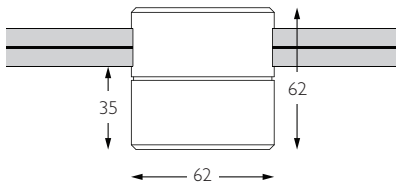

DOMINO 2 BASIS TRACK

luminaires
spec sheet BT-652

NARROW SPOT

Category Interior use only IP20

Material Machined Aluminium

Finish Brushed Aluminium

System Basis Track

Accessories Lenses

System Power 4.8W

Module Output 356lm

Absolute Output 329lm

LOR 93%

Colour Temperature 3000K*

CRI Ra: 95 **TM-30** Rf: 93 Rg: 99

Optics 12°

Gear Type Dimmable options available

Weight 234g

* Please enquire as to the availability of non-standard colour temperatures.

Domino 2 Basis Track is a low profile, track-mounted 95CRI architectural luminaire. The minimal aesthetic, common across the Precision portfolio, ensures the luminaire blends into its architectural surroundings. The luminaire comes as standard in brushed aluminium, and has five changeable optics for flexible distribution. The built-in, anti-reflective, magnetic accessory holder enables glare control and accommodates accessories up to 2mm thick. Domino 2 Basis Track is machined from aerospace grade 6063-T6 aluminium, delivering a lumen package of 356lm at 4.8W from its internal 24V DC driver.

Product Photometry independently tested in accordance with LM-79

Distance (m)	Beam Diameter (m)	Beam Length (m)	Illuminance (lx)
1m	0.21m	0.21m	3,140 lx
2m	0.42m	0.42m	785 lx
3m	0.63m	0.63m	350 lx
4m	0.84m	0.84m	196 lx
5m	1.05m	1.05m	125 lx

BT-652-AL-309512

PRECISION
LIGHTING

SALES@PRECISIONLIGHTING.CO.UK

WWW.PRECISIONLIGHTING.CO.UK

42 RIVERSIDE ROAD
LONDON SW17 0BA

t. +44 (0) 20 8947 6616
f. +44 (0) 20 8286 6626