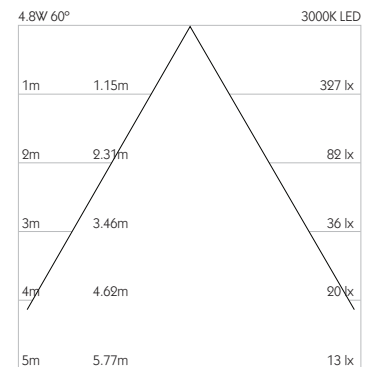

Domino 2 Basis Track is a low profile, track-mounted 95CRI architectural luminaire. The minimal aesthetic, common across the Precision portfolio, ensures the luminaire blends into its architectural surroundings. The luminaire comes as standard in brushed aluminium, and has five changeable optics for flexible distribution. The built-in, anti-reflective, magnetic accessory holder enables glare control and accommodates accessories up to 2mm thick. Domino 2 Basis Track is machined from aerospace grade 6063-T6 aluminium, delivering a lumen package of 356lm at 4.8W from its internal 24V DC driver.

Product Photometry independently tested in accordance with LM-79