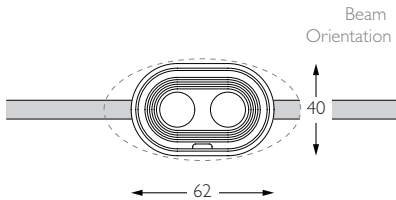

DOMINO 2 BASIS TRACK

Luminaires
spec sheet BT-652

ELLIPSE

Category Interior use only IP20

Material Machined Aluminium

Finish Brushed Aluminium

System Basis Track

Accessories Lenses

System Power 4.8W

Module Output 356lm

Absolute Output 327lm

LOR 92%

Colour Temperature 3000K*

CRI Ra: 95 **TM-30** Rf: 93 Rg: 99

Optics 12X35°

Gear Type Dimmable options available

Weight 234g

* Please enquire as to the availability of non-standard colour temperatures.

Domino 2 Basis Track is a low profile, track-mounted 95CRI architectural luminaire. The minimal aesthetic, common across the Precision portfolio, ensures the luminaire blends into its architectural surroundings. The luminaire comes as standard in brushed aluminium, and has five changeable optics for flexible distribution. The built-in, anti-reflective, magnetic accessory holder enables glare control and accommodates accessories up to 2mm thick. Domino 2 Basis Track is machined from aerospace grade 6063-T6 aluminium, delivering a lumen package of 356lm at 4.8W from its internal 24V DC driver.

Product Photometry independently tested in accordance with LM-79

Distance	Beam Width (m)	Beam Depth (m)	Illuminance (lx)
1m	0.63m	0.21m	1,950 lx
2m	1.26m	0.42m	487 lx
3m	1.89m	0.63m	216 lx
4m	2.52m	0.84m	121 lx
5m	3.15m	1.05m	78 lx

BT-652-AL-3095E1

PRECISION
LIGHTING

SALES@PRECISIONLIGHTING.CO.UK

WWW.PRECISIONLIGHTING.CO.UK

42 RIVERSIDE ROAD
LONDON SW17 0BA

t. +44 (0) 20 8947 6616
f. +44 (0) 20 8286 6626

Version 10.15