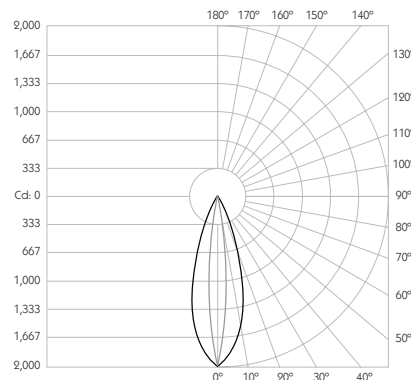

Product Photometry independently tested in accordance with LM-79

Distance (m)	Beam Diameter (m)	Beam Length (m)	Illuminance (lx)
1m	0.21m	0.21m	3,140 lx
2m	0.42m	0.42m	785 lx
3m	0.63m	0.63m	350 lx
4m	0.84m	0.84m	196 lx
5m	1.05m	1.05m	125 lx

Product Photometry independently tested in accordance with LM-79

Distance	Beam Width (m)	Beam Depth (m)	Illuminance (lx)
1m	0.63m	0.21m	1,950 lx
2m	1.26m	0.42m	487 lx
3m	1.89m	0.63m	216 lx
4m	2.52m	0.84m	121 lx
5m	3.15m	1.05m	78 lx

System Power 4.8W

Module Output 356lm

Absolute Output 327lm

LOR 92%

Colour Temperature 3000K*

CRI Ra: 95 **TM-30** Rf: 93 Rg: 99

Optics 35X12°

Gear Type Dimmable options available

Product Photometry independently tested in accordance with LM-79

Distance	Beam Width	Beam Depth	Illuminance (lx)
1m	0.63m	0.21m	1,950 lx
2m	1.26m	0.42m	487 lx
3m	1.89m	0.63m	216 lx
4m	2.52m	0.84m	121 lx
5m	3.15m	1.05m	78 lx