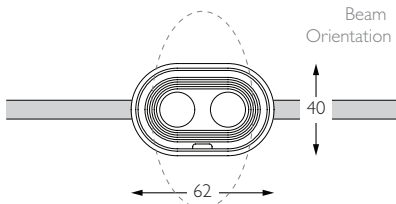

DOMINO 2 BASIS TRACK

luminaires
spec sheet BT-652

VERTICAL ELLIPSE

Category Interior use only IP20

Material Machined Aluminium

Finish Brushed Aluminium

System Basis Track

Accessories Lenses

System Power 4.8W

Module Output 356lm

Absolute Output 327lm

LOR 92%

Colour Temperature 3000K*

CRI Ra: 95 **TM-30** Rf: 93 Rg: 99

Optics 35X12°

Gear Type Dimmable options available

Weight 234g

* Please enquire as to the availability of non-standard colour temperatures.

Domino 2 Basis Track is a low profile, track-mounted 95CRI architectural luminaire. The minimal aesthetic, common across the Precision portfolio, ensures the luminaire blends into its architectural surroundings. The luminaire comes as standard in brushed aluminium, and has five changeable optics for flexible distribution. The built-in, anti-reflective, magnetic accessory holder enables glare control and accommodates accessories up to 2mm thick. Domino 2 Basis Track is machined from aerospace grade 6063-T6 aluminium, delivering a lumen package of 356lm at 4.8W from its internal 24V DC driver.

Product Photometry independently tested in accordance with LM-79

Distance	Beam Width	Beam Depth	Illuminance (lx)
1m	0.63m	0.21m	1,950 lx
2m	1.26m	0.42m	487 lx
3m	1.89m	0.63m	216 lx
4m	2.52m	0.84m	121 lx
5m	3.15m	1.05m	78 lx

BT-652-AL-3095E2

PRECISION
LIGHTING

SALES@PRECISIONLIGHTING.CO.UK

WWW.PRECISIONLIGHTING.CO.UK

42 RIVERSIDE ROAD
LONDON SW17 0BA

t. +44 (0) 20 8947 6616
f. +44 (0) 20 8286 6626

Version 10.15