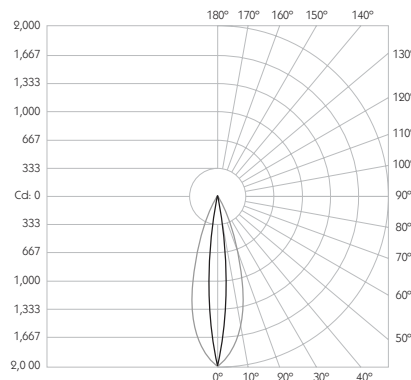

System Power 4.8W

Module Output 356lm

Absolute Output 327lm

LOR 92%

Colour Temperature 3000K*

CRI Ra: 95 **TM-30** Rf: 93 Rg: 99

Optics 12X35°

Gear Type Dimmable options available

Product Photometry independently tested in accordance with LM-79

Distance	Beam Width (m)	Beam Depth (m)	Illuminance (lx)
1m	0.63m	0.21m	1,950 lx
2m	1.26m	0.42m	487 lx
3m	1.89m	0.63m	216 lx
4m	2.52m	0.84m	121 lx
5m	3.15m	1.05m	78 lx

Product Photometry independently tested in accordance with LM-79

Distance	Beam Width	Beam Depth	Illuminance (lx)
1m	0.63m	0.21m	1,950 lx
2m	1.26m	0.42m	487 lx
3m	1.89m	0.63m	216 lx
4m	2.52m	0.84m	121 lx
5m	3.15m	1.05m	78 lx