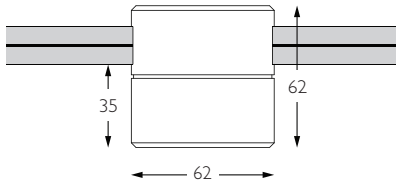

Absolute Output 327lm

LOR 92%

Colour Temperature 3000K*

CRI Ra: 95 **TM-30** Rf: 93 Rg: 99

Optics 60°

Gear Type Dimmable options available

Weight 234g

* Please enquire as to the availability of non-standard colour temperatures.