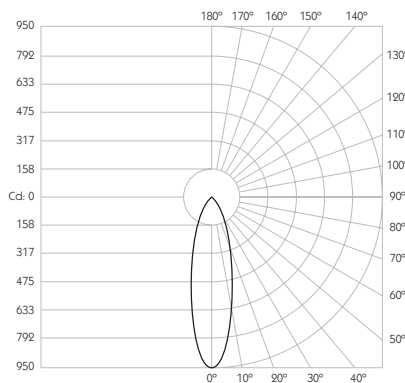

Product Photometry independently tested in accordance with LM-79

Distance (m)	Beam Diameter (m)	Beam Length (m)	Illuminance (lx)
1m	0.21m	0.21m	3,140 lx
2m	0.42m	0.42m	785 lx
3m	0.63m	0.63m	350 lx
4m	0.84m	0.84m	196 lx
5m	1.05m	1.05m	125 lx

Module Output 356lm

Absolute Output 301lm

LOR 84%

Colour Temperature 3000K*

CRI Ra: 95 **TM-30** Rf: 93 Rg: 99

Optics 30°

Gear Type Dimmable options available

Weight 234g

Product Photometry independently tested in accordance with LM-79

Distance (m)	Beam Diameter (m)	Illuminance (lx)
1m	0.54m	940 lx
2m	1.07m	235 lx
3m	1.61m	105 lx
4m	2.14m	59 lx
5m	2.68m	37 lx

Basis Track