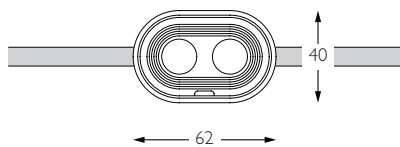

DOMINO 2 BASIS TRACK

Luminaires
spec sheet BT-652

FLOOD

Category Interior use only IP20

Material Machined Aluminium

Finish Brushed Aluminium

System Basis Track

Accessories Lenses

System Power 4.8W

Module Output 356lm

Absolute Output 301lm

LOR 84%

Colour Temperature 3000K*

CRI Ra: 95 **TM-30** Rf: 93 Rg: 99

Optics 30°

Gear Type Dimmable options available

Weight 234g

* Please enquire as to the availability of non-standard colour temperatures.

Domino 2 Basis Track is a low profile, track-mounted 95CRI architectural luminaire. The minimal aesthetic, common across the Precision portfolio, ensures the luminaire blends into its architectural surroundings. The luminaire comes as standard in brushed aluminium, and has five changeable optics for flexible distribution. The built-in, anti-reflective, magnetic accessory holder enables glare control and accommodates accessories up to 2mm thick. Domino 2 Basis Track is machined from aerospace grade 6063-T6 aluminium, delivering a lumen package of 356lm at 4.8W from its internal 24V DC driver.

Product Photometry independently tested in accordance with LM-79

Distance (m)	Beam Diameter (m)	Illuminance (lx)
1m	0.54m	940 lx
2m	1.07m	235 lx
3m	1.61m	105 lx
4m	2.14m	59 lx
5m	2.68m	37 lx

BT-652-AL-309530

PRECISION
LIGHTING

SALES@PRECISIONLIGHTING.CO.UK
WWW.PRECISIONLIGHTING.CO.UK

42 RIVERSIDE ROAD
LONDON SW17 0BA
t. +44 (0) 20 8947 6616
f. +44 (0) 20 8286 6626