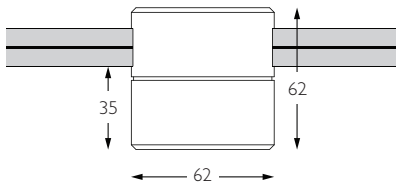

DOMINO 2 BASIS TRACK

Luminaires
spec sheet BT-652

ELLIPSE

Category Interior use only IP20

Material Machined Aluminium

Finish Brushed Aluminium

System Basis Track

Accessories Lenses

System Power 4.8W

Module Output 356lm

Absolute Output 327lm

LOR 92%

Colour Temperature 3000K*

CRI Ra: 95 **TM-30** Rf: 93 Rg: 99

Optics 12X35°

Gear Type Dimmable options available

Weight 234g

* Please enquire as to the availability of non-standard colour temperatures.

Domino 2 Basis Track is a low profile, track-mounted 95CRI architectural luminaire. The minimal aesthetic, common across the Precision portfolio, ensures the luminaire blends into its architectural surroundings. The luminaire comes as standard in brushed aluminium, and has five changeable optics for flexible distribution. The built-in, anti-reflective, magnetic accessory holder enables glare control and accommodates accessories up to 2mm thick. Domino 2 Basis Track is machined from aerospace grade 6063-T6 aluminium, delivering a lumen package of 356lm at 4.8W from its internal 24V DC driver.

Product Photometry independently tested in accordance with LM-79

Distance	Beam Width (m)	Beam Depth (m)	Illuminance (lx)
1m	0.63m	0.21m	1,950 lx
2m	1.26m	0.42m	487 lx
3m	1.89m	0.63m	216 lx
4m	2.52m	0.84m	121 lx
5m	3.15m	1.05m	78 lx

BT-652-AL-3095E1

PRECISION
LIGHTING

SALES@PRECISIONLIGHTING.CO.UK

WWW.PRECISIONLIGHTING.CO.UK

42 RIVERSIDE ROAD
LONDON SW17 0BA

t. +44 (0) 20 8947 6616
f. +44 (0) 20 8286 6626

Version 10.15