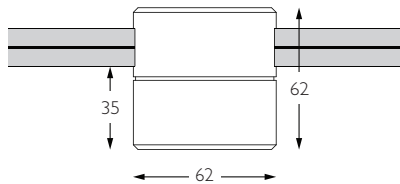

DOMINO 2 BASIS TRACK

Luminaires
spec sheet BT-652

FLOOD

Category Interior use only IP20

Material Machined Aluminium

Finish Brushed Aluminium

System Basis Track

Accessories Lenses

System Power 4.8W

Module Output 356lm

Absolute Output 301lm

LOR 84%

Colour Temperature 3000K*

CRI Ra: 95 **TM-30** Rf: 93 Rg: 99

Optics 30°

Gear Type Dimmable options available

Weight 234g

* Please enquire as to the availability of non-standard colour temperatures.

Domino 2 Basis Track is a low profile, track-mounted 95CRI architectural luminaire. The minimal aesthetic, common across the Precision portfolio, ensures the luminaire blends into its architectural surroundings. The luminaire comes as standard in brushed aluminium, and has five changeable optics for flexible distribution. The built-in, anti-reflective, magnetic accessory holder enables glare control and accommodates accessories up to 2mm thick. Domino 2 Basis Track is machined from aerospace grade 6063-T6 aluminium, delivering a lumen package of 356lm at 4.8W from its internal 24V DC driver.

Product Photometry independently tested in accordance with LM-79

Distance (m)	Beam Diameter (m)	Illuminance (lx)
1m	0.54m	940 lx
2m	1.07m	235 lx
3m	1.61m	105 lx
4m	2.14m	59 lx
5m	2.68m	37 lx

BT-652-AL-309530

PRECISION
LIGHTING

SALES@PRECISIONLIGHTING.CO.UK
WWW.PRECISIONLIGHTING.CO.UK

42 RIVERSIDE ROAD
LONDON SW17 0BA
t. +44 (0) 20 8947 6616
f. +44 (0) 20 8286 6626