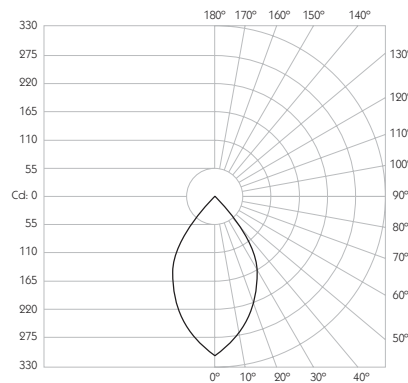

Domino 2 Basis Track is a low profile, track-mounted 95CRI architectural luminaire. The minimal aesthetic, common across the Precision portfolio, ensures the luminaire blends into its architectural surroundings. The luminaire comes as standard in brushed aluminium, and has five changeable optics for flexible distribution. The built-in, anti-reflective, magnetic accessory holder enables glare control and accommodates accessories up to 2mm thick. Domino 2 Basis Track is machined from aerospace grade 6063-T6 aluminium, delivering a lumen package of 356lm at 4.8W from its internal 24V DC driver.

Product Photometry independently tested in accordance with LM-79