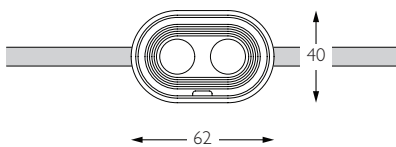

DOMINO 2 BASIS TRACK

luminaires
spec sheet BT-652

NARROW SPOT

Category Interior use only IP20

Material Machined Aluminium

Finish Brushed Aluminium

System Basis Track

Accessories Lenses

System Power 4.8W

Module Output 356lm

Absolute Output 329lm

LOR 93%

Colour Temperature 3000K*

CRI Ra: 95 **TM-30** Rf: 93 Rg: 99

Optics 12°

Gear Type Dimmable options available

Weight 234g

* Please enquire as to the availability of non-standard colour temperatures.

Domino 2 Basis Track is a low profile, track-mounted 95CRI architectural luminaire. The minimal aesthetic, common across the Precision portfolio, ensures the luminaire blends into its architectural surroundings. The luminaire comes as standard in brushed aluminium, and has five changeable optics for flexible distribution. The built-in, anti-reflective, magnetic accessory holder enables glare control and accommodates accessories up to 2mm thick. Domino 2 Basis Track is machined from aerospace grade 6063-T6 aluminium, delivering a lumen package of 356lm at 4.8W from its internal 24V DC driver.

Product Photometry independently tested in accordance with LM-79

Distance (m)	Beam Diameter (m)	Beam Length (m)	Illuminance (lx)
1m	0.21m	0.21m	3,140 lx
2m	0.42m	0.42m	785 lx
3m	0.63m	0.63m	350 lx
4m	0.84m	0.84m	196 lx
5m	1.05m	1.05m	125 lx

BT-652-AL-309512

PRECISION
LIGHTING

SALES@PRECISIONLIGHTING.CO.UK

WWW.PRECISIONLIGHTING.CO.UK

42 RIVERSIDE ROAD
LONDON SW17 0BA

t. +44 (0) 20 8947 6616
f. +44 (0) 20 8286 6626