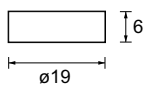

MPS-03-MONOPOINT PLUG