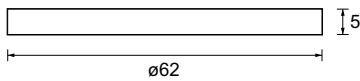

MPS-04-SOLID MONOPOINT CANOPY