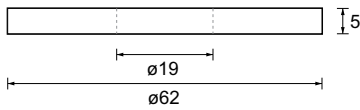

Weight AL | BK | WH | RB - 5g - 25g

Compatible Monopoints MPS | MPT | MPX | MPY | MPZ

The Monopoint Canopy is used when the Trimless Monopoint cannot be plastered in, providing a decorative ring to the fitting. There is also a version with no centre hole (Solid Monopoint Canopy); to cover the Jack Plug when the fitting is not being used, that is compatible with the Trimless and Flat monopoints. The Monopoint Plug can be used with any of our Monopoints when they are not being used, to cover the Jack Plug.