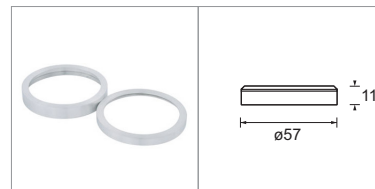

Rotor / Demilumen Double Accessory Ring

Double accessory holder

945-AL
945-WH
945-BK