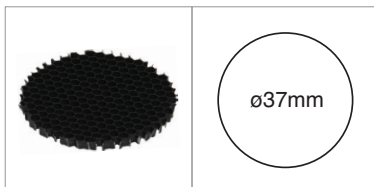

Honeycomb Louvre

For reducing glare and field illumination

995-50-BK