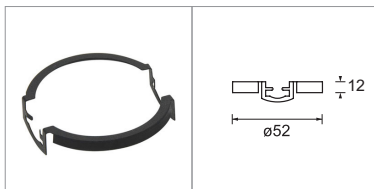

## Rotor / Demilumen Accessory Clip

Single accessory clip

942-BK