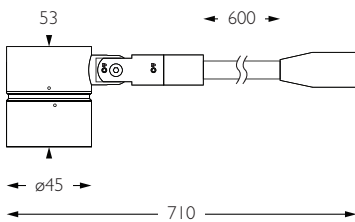

Category Interior use only IP20
Material Machined Aluminium
Finish Brushed Aluminium | Black | White | Custom
System Monopoint | LV tracks
Lockable Pan & Tilt
Accessories Snoots | Louvres | Lenses
System Power 3.6W
Module Output 305lm
Absolute Output 266lm
LOR 87%
Colour Temperature 3000K | 2700K | *
CRI Ra: 95   **TM-30** Rf: 93 Rg: 99
Optics 30°
Gear Type Dimmable options available
Weight 248g
Stem Length 600mm | Custom available upon request

* Please enquire as to the availability of non-standard Colour Temperatures.

Discus S11 is a compact 95CRI LED spotlight, mounted to a 600mm stem. The spotlight comes as standard in white, black and brushed aluminium finishes, and has three site changeable optics for flexible distribution. Movement is aided with a low friction bearing rotation and constant torque tilt mechanism, both lockable in pan and tilt. The Precision Lighting Jack Plug system enables the luminaire to be easily disconnected and reconnected to all of Precision Lighting's systems, offering flexibility throughout the product's lifetime. The onboard 24V driver ensures overcurrent protection and is not polarity sensitive. Discus S11 is machined from Aerospace grade 6063-T6 aluminium, delivering a lumen package of 305lm at 3.6W.

Product Photometry independently tested in accordance with LM-79

Mounting System	BT-783-AL-XX9530	RT-783-AL-XX9530	MPS-783-AL-XX9530	MPX-783-AL-XX9530	MPY-783-AL-XX9530	MPZ-783-AL-XX9530
Cable						
Basis Track						
ReTrac						
Eutrac						
Trimless Monopoint						
Power Monopoint						
Flat Monopoint						
Node Monopoint						
Surface Monopoint						
Color						
Black						
White						

For 3000K Substitute XX with 30 | For 2700K Substitute XX with 27