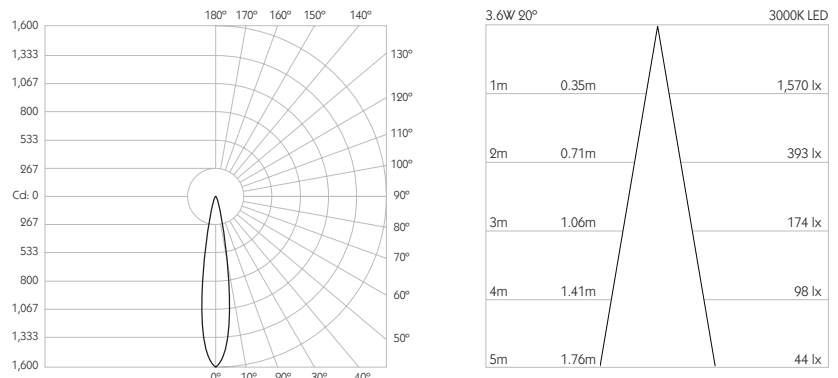

Discus S11 is a compact 95CRI LED spotlight, mounted to a 600mm stem. The spotlight comes as standard in white, black and brushed aluminium finishes, and has three site changeable optics for flexible distribution. Movement is aided with a low friction bearing rotation and constant torque tilt mechanism, both lockable in pan and tilt. The Precision Lighting Jack Plug system enables the luminaire to be easily disconnected and reconnected to all of Precision Lighting's systems, offering flexibility throughout the product's lifetime. The onboard 24V driver ensures overcurrent protection and is not polarity sensitive. Discus S11 is machined from Aerospace grade 6063-T6 aluminium, delivering a lumen package of 305lm at 3.6W.

Product Photometry independently tested in accordance with LM-79