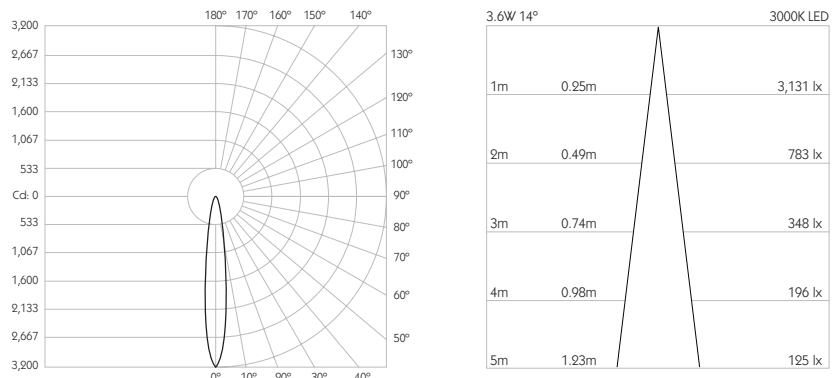

Discus S11 is a compact 95CRI LED spotlight, mounted to a 600mm stem. The spotlight comes as standard in white, black and brushed aluminium finishes, and has three site changeable optics for flexible distribution. Movement is aided with a low friction bearing rotation and constant torque tilt mechanism, both lockable in pan and tilt. The Precision Lighting Jack Plug system enables the luminaire to be easily disconnected and reconnected to all of Precision Lighting's systems, offering flexibility throughout the product's lifetime. The onboard 24V driver ensures overcurrent protection and is not polarity sensitive. Discus S11 is machined from Aerospace grade 6063-T6 aluminium, delivering a lumen package of 305lm at 3.6W.

Product Photometry independently tested in accordance with LM-79