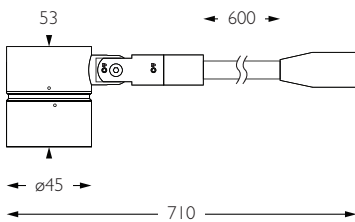

DISCUS S11

NARROW SPOT | SHORT SNOOT

- Category** Interior use only IP20
 - Material** Machined Aluminium
 - Finish** Brushed Aluminium | Black | White | Custom
 - System** Monopoint | LV tracks
 - Lockable** Pan & Tilt
 - Accessories** Snoots | Louvres | Lenses
 - System Power** 3.6W
 - Module Output** 305lm
 - Absolute Output** 294lm
 - LOR** 96%
 - Colour Temperature** 3000K | 2700K | *
 - CRI** Ra: 95 **TM-30** Rf: 93 Rg: 99
 - Optics** 14°
 - Gear Type** Dimmable options available
 - Weight** 248g
 - Stem Length** 600mm | Custom available upon request
- * Please enquire as to the availability of non-standard Colour Temperatures

Discus S11 is a compact 95CRI LED spotlight, mounted to a 600mm stem. The spotlight comes as standard in white, black and brushed aluminium finishes, and has three site changeable optics for flexible distribution. Movement is aided with a low friction bearing rotation and constant torque tilt mechanism, both lockable in pan and tilt. The Precision Lighting Jack Plug system enables the luminaire to be easily disconnected and reconnected to all of Precision Lighting's systems, offering flexibility throughout the product's lifetime. The onboard 24V driver ensures overcurrent protection and is not polarity sensitive. Discus S11 is machined from Aerospace grade 6063-T6 aluminium, delivering a lumen package of 305lm at 3.6W.

For 3000K Substitute XX with 30 | For 2700K Substitute XX with 27

Category Interior use only IP20
Material Machined Aluminium
Finish Brushed Aluminium | Black | White | Custom
System Monopoint | LV tracks
Lockable Pan & Tilt
Accessories Snoots | Louvres | Lenses
System Power 3.6W
Module Output 305lm
Absolute Output 277lm
LOR 91%
Colour Temperature 3000K | 2700K | *
CRI Ra: 95 **TM-30** Rf: 93 Rg: 99
Optics 20°
Gear Type Dimmable options available
Weight 248g
Stem Length 600mm | Custom available upon request