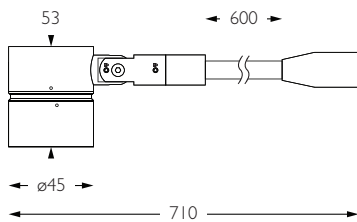

Category Interior use only IP20
Material Machined Aluminium
Finish Brushed Aluminium | Black | White | Custom
System Monopoint | LV tracks
Lockable Pan & Tilt
Accessories Snoots | Louvres | Lenses
System Power 3.6W
Module Output 305lm
Absolute Output 277lm
LOR 91%
Colour Temperature 3000K | 2700K | *
CRI Ra: 95   **TM-30** Rf: 93 Rg: 99
Optics 20°
Gear Type Dimmable options available
Weight 248g
Stem Length 600mm | Custom available upon request

* Please enquire as to the availability of non-standard Colour Temperatures.

Discus S11 is a compact 95CRI LED spotlight, mounted to a 600mm stem. The spotlight comes as standard in white, black and brushed aluminium finishes, and has three site changeable optics for flexible distribution. Movement is aided with a low friction bearing rotation and constant torque tilt mechanism, both lockable in pan and tilt. The Precision Lighting Jack Plug system enables the luminaire to be easily disconnected and reconnected to all of Precision Lighting's systems, offering flexibility throughout the product's lifetime. The onboard 24V driver ensures overcurrent protection and is not polarity sensitive. Discus S11 is machined from Aerospace grade 6063-T6 aluminium, delivering a lumen package of 305lm at 3.6W.

Product Photometry independently tested in accordance with LM-79

IP 20	95 CRI	CE	ETL US
LED	3.6W	24V	PART L
360°	180°	0.5m	Accessories Available

Grey	BT-783-AL-XX9520	RT-783-AL-XX9520	MPS-783-AL-XX9520	MPX-783-AL-XX9520	MPY-783-AL-XX9520	MPZ-783-AL-XX9520
Black		RT-783-BK-XX9520	MPS-783-BK-XX9520	MPX-783-BK-XX9520	MPY-783-BK-XX9520	MPZ-783-BK-XX9520
White	RT-783-WH-XX9520		MPS-783-WH-XX9520	MPX-783-WH-XX9520	MPY-783-WH-XX9520	MPZ-783-WH-XX9520