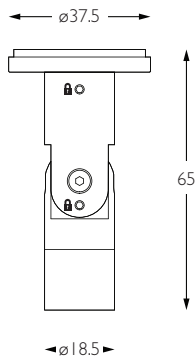

PICO 1 SURFACE

Luminaires
spec sheet MPN-701

FLOOD

- **Category** Interior use only IP20
- **Material** Machined Aluminium
- **Finish** Brushed Aluminium | Black | White | Custom
- **System** Integral Monopoint
- **Lockable** Pan & Tilt
- **Accessories** Snoots
- **System Power** 2.2W
- **Module Output** 180lm
- **Absolute Output** 153lm
- **LOR** 85%
- **Colour Temperature** 3000K | 2700K | *
- **CRI** Ra: 95   **TM-30** Rf: 93 Rg: 99
- **Optics** 30°
- **Gear Type** Dimmable options available
- **Weight** 47g

* Please enquire as to the availability of non-standard CRI and Colour Temperatures.