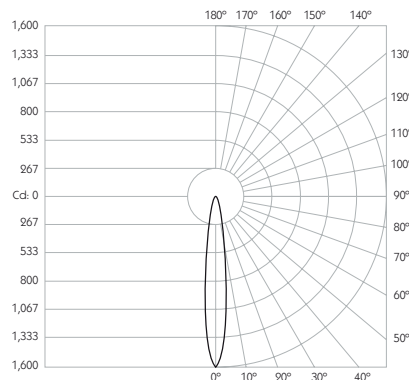

PICO 1 SURFACE

Luminaires
spec sheet MPN-701

NARROW SPOT

- Category** Interior use only IP20
- Material** Machined Aluminium
- Finish** Brushed Aluminium | Black | White | Custom
- System** Integral Monopoint
- Lockable** Pan & Tilt
- Accessories** Snoots
- System Power** 2.2W
- Module Output** 180lm
- Absolute Output** 168lm
- LOR** 93%
- Colour Temperature** 3000K | 2700K | *
- CRI** Ra: 95 **TM-30** Rf: 93 Rg: 99
- Optics** 12°
- Gear Type** Dimmable options available
- Weight** 47g

* Please enquire as to the availability of non-standard CRI and Colour Temperatures.

Pico 1 Surface is a discreet 95CRI LED spotlight, based on a minimal aesthetic and small footprint. The spotlight comes as standard in white, black and brushed aluminium finishes, and has three site changeable optics for flexible distribution. Movement is aided with a low friction bearing rotation and constant torque tilt mechanism, lockable in both pan and tilt. Pico 1 Surface is machined from aerospace grade 6063-T6 aluminium, delivering a lumen package of 180lm at 2.2W and 700mA.

Product Photometry independently tested in accordance with LM-79

Distance (m)	Beam Diameter (m)	Illuminance (lx)
1m	0.21m	1,570 lx
2m	0.42m	392 lx
3m	0.63m	174 lx
4m	0.84m	98 lx
5m	1.05m	63 lx

Fixed Mounting Plate