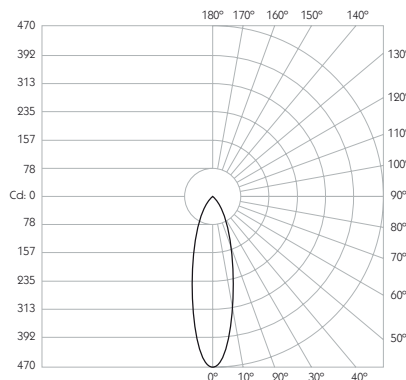

Product Photometry independently tested in accordance with LM-79

Distance (m)	Beam Diameter (m)	Illuminance (lx)
1m	0.21m	1,570 lx
2m	0.42m	392 lx
3m	0.63m	174 lx
4m	0.84m	98 lx
5m	1.05m	63 lx

Fixed Mounting Plate

Product Photometry independently tested in accordance with LM-79

Distance (m)	Beam Diameter (m)	Illuminance (lx)
1m	0.54m	463 lx
2m	1.07m	116 lx
3m	1.61m	51 lx
4m	2.14m	29 lx
5m	2.68m	19 lx

Fixed Mounting Plate

Product Photometry independently tested in accordance with LM-79

Distance (m)	Beam Diameter (m)	Illuminance (lx)
1m	1.15m	167 lx
2m	2.31m	42 lx
3m	3.46m	19 lx
4m	4.62m	10 lx
5m	5.77m	5 lx

Fixed Mounting Plate