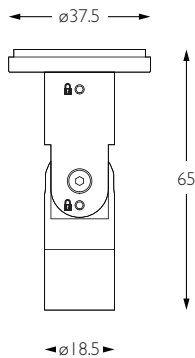

PICO 1 SURFACE

Luminaires
spec sheet MPN-701

NARROW SPOT

- **Category** Interior use only IP20
- **Material** Machined Aluminium
- **Finish** Brushed Aluminium | Black | White | Custom
- **System** Integral Monopoint
- **Lockable** Pan & Tilt
- **Accessories** Snoots
- **System Power** 2.2W
- **Module Output** 180lm
- **Absolute Output** 168lm
- **LOR** 93%
- **Colour Temperature** 3000K | 2700K | *
- **CRI** Ra: 95   **TM-30** Rf: 93 Rg: 99
- **Optics** 12°
- **Gear Type** Dimmable options available
- **Weight** 47g

* Please enquire as to the availability of non-standard CRI and Colour Temperatures.