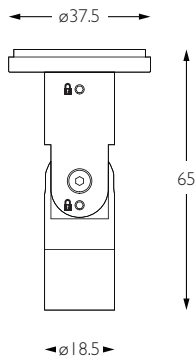

WIDE FLOOD

- **Category** Interior use only IP20
- **Material** Machined Aluminium
- **Finish** Brushed Aluminium | Black | White | Custom
- **System** Integral Monopoint
- **Lockable** Pan & Tilt
- **Accessories** Snoots
- **System Power** 2.2W
- **Module Output** 180lm
- **Absolute Output** 168lm
- **LOR** 93%
- **Colour Temperature** 3000K | 2700K | *
- **CRI** Ra: 95   **TM-30** Rf: 93 Rg: 99
- **Optics** 60°
- **Gear Type** Dimmable options available
- **Weight** 47g

* Please enquire as to the availability of non-standard and Colour Temperatures.