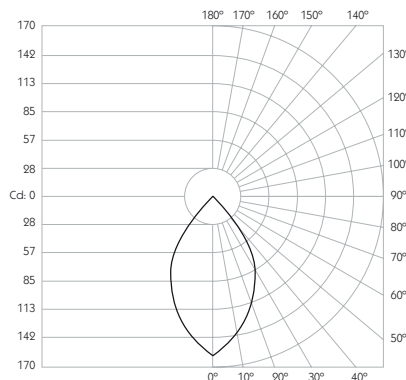

Product Photometry independently tested in accordance with LM-79

Distance (m)	Beam Diameter (m)	Illuminance (lx)
1m	0.21m	1,570 lx
2m	0.42m	392 lx
3m	0.63m	174 lx
4m	0.84m	98 lx
5m	1.05m	63 lx

Fixed Mounting Plate

Product Photometry independently tested in accordance with LM-79

Distance (m)	Beam Diameter (m)	Illuminance (lx)
1m	0.54m	463 lx
2m	1.07m	116 lx
3m	1.61m	51 lx
4m	2.14m	29 lx
5m	2.68m	19 lx

Fixed Mounting Plate

WIDE FLOOD

- Category** Interior use only IP20
- Material** Machined Aluminium
- Finish** Brushed Aluminium | Black | White | Custom
- System** Integral Monopoint
- Lockable** Pan & Tilt
- Accessories** Snoots
- System Power** 2.2W
- Module Output** 180lm
- Absolute Output** 168lm
- LOR** 93%
- Colour Temperature** 3000K | 2700K | *
- CRI** Ra: 95 **TM-30** Rf: 93 Rg: 99
- Optics** 60°
- Gear Type** Dimmable options available
- Weight** 47g

Product Photometry independently tested in accordance with LM-79

Distance (m)	Beam Diameter (m)	Illuminance (lx)
1m	1.15m	167 lx
2m	2.31m	42 lx
3m	3.46m	19 lx
4m	4.62m	10 lx
5m	5.77m	5 lx

Fixed Mounting Plate