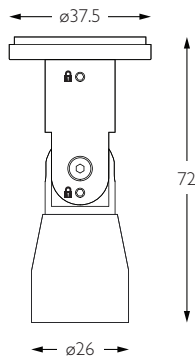

PICO ZOOM SURFACE

Luminaires
spec sheet MPN-706

VARIABLE BEAM

- Category** Interior use only IP20
- Material** Machined Aluminium
- Finish** Brushed Aluminium | Black | White | Custom
- System** Integral Monopoint
- Lockable** Pan & Tilt
- System Power** 1.6W
- Module Output** 140lm
- Absolute Output** 130lm
- LOR** 93%
- Colour Temperature** 3000K | 2700K | *
- CRI** Ra: 95 **TM-30** Rf: 93 Rg: 99
- Optics** 12° to 30°
- Gear Type** Dimmable options available
- Weight** 62g

* Please enquire as to the availability of non-standard Colour Temperatures.

Pico Zoom Surface is a discreet 95CRI LED spotlight, based on the minimal aesthetic of the Pico 1 Surface, but with the additional benefit of tool-less variable beam technology. The spotlight comes as standard in white, black and brushed aluminium finishes, and has a tool-less beam adjustment mechanism. Movement is aided with a low friction bearing rotation and constant torque tilt mechanism, lockable in both pan and tilt. Pico Zoom Surface is machined from aerospace grade 6063-T6 aluminium, delivering a lumen package of 140lm at 1.6W.

Product Photometry independently tested in accordance with LM-79

Distance	Beam Diameter	Beam Area	Footcandle (lx)	Footcandle (lx)
1m	0.54m	0.21m	911 lx	335 lx
2m	1.07m	0.42m	228 lx	84 lx
3m	1.61m	0.63m	101 lx	37 lx
4m	2.14m	0.84m	57 lx	21 lx
5m	2.68m	1.05m	36 lx	13 lx

Fixed Mounting Plate

MPN-706-AL-XX9512

MPN-706-BK-XX9512

MPN-706-WH-XX9512

For 3000K Substitute XX with 30 | For 2700K Substitute XX with 27

PRECISION
LIGHTING

SALES@PRECISIONLIGHTING.CO.UK
WWW.PRECISIONLIGHTING.CO.UK