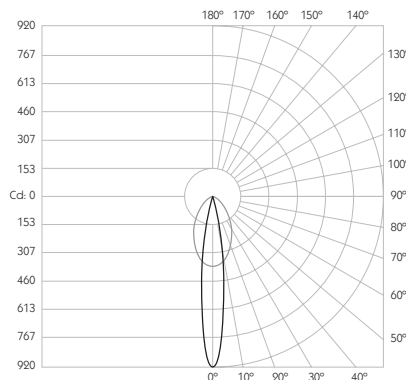

PICO ZOOM SURFACE

Luminaires
spec sheet MPN-706

VARIABLE BEAM

- Category** Interior use only IP20
- Material** Machined Aluminium
- Finish** Brushed Aluminium | Black | White | Custom
- System** Integral Monopoint
- Lockable** Pan & Tilt
- System Power** 1.6W
- Module Output** 140lm
- Absolute Output** 130lm
- LOR** 93%
- Colour Temperature** 3000K | 2700K | *
- CRI** Ra: 95 **TM-30** Rf: 93 Rg: 99
- Optics** 12° to 30°
- Gear Type** Dimmable options available
- Weight** 62g

* Please enquire as to the availability of non-standard Colour Temperatures.

Pico Zoom Surface is a discreet 95CRI LED spotlight, based on the minimal aesthetic of the Pico 1 Surface, but with the additional benefit of tool-less variable beam technology. The spotlight comes as standard in white, black and brushed aluminium finishes, and has a tool-less beam adjustment mechanism. Movement is aided with a low friction bearing rotation and constant torque tilt mechanism, lockable in both pan and tilt. Pico Zoom Surface is machined from aerospace grade 6063-T6 aluminium, delivering a lumen package of 140lm at 1.6W.

Product Photometry independently tested in accordance with LM-79

Distance	Beam Diameter	Beam Area	Footcandle (lx)	Footcandle (lx)
1m	0.54m	0.21m	911 lx	335 lx
2m	1.07m	0.42m	228 lx	84 lx
3m	1.61m	0.63m	101 lx	37 lx
4m	2.14m	0.84m	57 lx	21 lx
5m	2.68m	1.05m	36 lx	13 lx