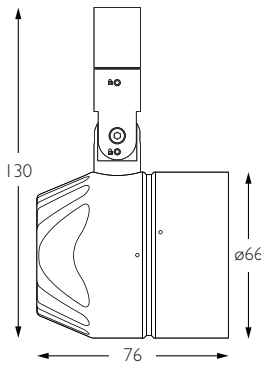

OCULUS 16

NARROW SPOT | SHORT SNOOT

- **Category** Interior use only IP20
- **Material** Machined Aluminium
- **Finish** Brushed Aluminium | Black | White | Custom
- **System** Eutrac | Monopoint | LV tracks
- **Lockable** Pan & Tilt
- **Accessories** Snoots | Louvres | Lenses
- **System Power** 9.8W
- **Module Output** 712lm
- **Absolute Output** 678lm
- **LOR** 95%
- **Colour Temperature** 3000K | 2700K | *
- **CRI** Ra: 95   **TM-30** Rf: 93 Rg: 99
- **Optics** 12°
- **Gear Type** Dimmable options available
- **Weight** 370g

* Please enquire as to the availability of non-standard Colour Temperatures.

Oculus 16 is a 95CRI LED spotlight, based on a highly efficient heatsink with advanced features and benefits. The spotlight comes as standard in white, black and brushed aluminium finishes, and has three site changeable optics for flexible distribution. Movement is aided with a low friction bearing rotation and constant torque tilt mechanism, both lockable in pan and tilt. The Precision Lighting Jack Plug system enables the luminaire to be easily disconnected and reconnected to all of Precision Lighting's systems, offering flexibility throughout the product's lifetime. The onboard 24V driver ensures overcurrent protection and is not polarity sensitive. Oculus 16 is machined from aerospace grade 6063-T6 aluminium, delivering a lumen package of 712lm at 9.8W.

Product Photometry independently tested in accordance with LM-79

	BT-723-AL-XX9512	RT-723-AL-XX9512	EUT3-723-AL-XX9512	MPS-723-AL-XX9512	MPX-723-AL-XX9512	MPY-723-AL-XX9512	MPZ-723-AL-XX9512
		RT-723-BK-XX9512	EUT3-723-BK-XX9512	MPS-723-BK-XX9512	MPX-723-BK-XX9512	MPY-723-BK-XX9512	MPZ-723-BK-XX9512
	RT-723-WH-XX9512	EUT3-723-WH-XX9512	MPS-723-WH-XX9512	MPX-723-WH-XX9512	MPY-723-WH-XX9512	MPZ-723-WH-XX9512