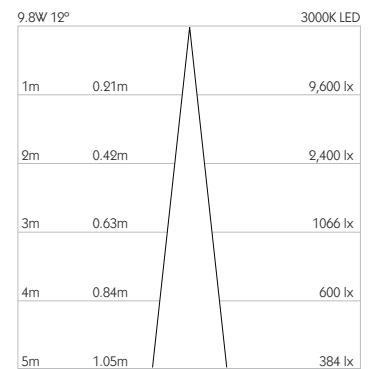

Oculus 16 is a 95CRI LED spotlight, based on a highly efficient heatsink with advanced features and benefits. The spotlight comes as standard in white, black and brushed aluminium finishes, and has three site changeable optics for flexible distribution. Movement is aided with a low friction bearing rotation and constant torque tilt mechanism, both lockable in pan and tilt. The Precision Lighting Jack Plug system enables the luminaire to be easily disconnected and reconnected to all of Precision Lighting's systems, offering flexibility throughout the product's lifetime. The onboard 24V driver ensures overcurrent protection and is not polarity sensitive. Oculus 16 is machined from aerospace grade 6063-T6 aluminium, delivering a lumen package of 712lm at 9.8W.

Product Photometry independently tested in accordance with LM-79