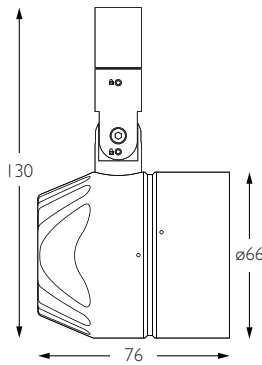

Category Interior use only IP20
Material Machined Aluminium
Finish Brushed Aluminium | Black | White | Custom
System Eutrac | Monopoint | LV tracks
Lockable Pan & Tilt
Accessories Snoots | Louvres | Lenses
System Power 9.8W
Module Output 712lm
Absolute Output 672lm
LOR 94%
Colour Temperature 3000K | 2700K | *
CRI Ra: 95   **TM-30** Rf: 93 Rg: 99
Optics 40°
Gear Type Dimmable options available
Weight 370g

* Please enquire as to the availability of non-standard Colour Temperatures.

Oculus 16 is a 95CRI LED spotlight, based on a highly efficient heatsink with advanced features and benefits. The spotlight comes as standard in white, black and brushed aluminium finishes, and has three site changeable optics for flexible distribution. Movement is aided with a low friction bearing rotation and constant torque tilt mechanism, both lockable in pan and tilt. The Precision Lighting Jack Plug system enables the luminaire to be easily disconnected and reconnected to all of Precision Lighting's systems, offering flexibility throughout the product's lifetime. The onboard 24V driver ensures overcurrent protection and is not polarity sensitive. Oculus 16 is machined from aerospace grade 6063-T6 aluminium, delivering a lumen package of 712lm at 9.8W.

Product Photometry independently tested in accordance with LM-79