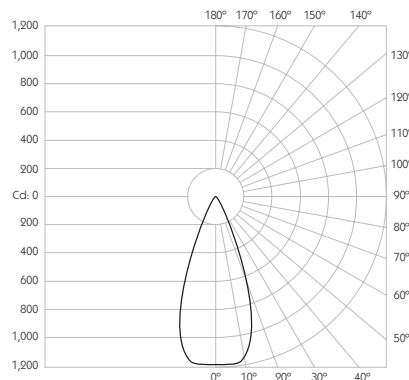

Oculus 16 is a 95CRI LED spotlight, based on a highly efficient heatsink with advanced features and benefits. The spotlight comes as standard in white, black and brushed aluminium finishes, and has three site changeable optics for flexible distribution. Movement is aided with a low friction bearing rotation and constant torque tilt mechanism, both lockable in pan and tilt. The Precision Lighting Jack Plug system enables the luminaire to be easily disconnected and reconnected to all of Precision Lighting's systems, offering flexibility throughout the product's lifetime. The onboard 24V driver ensures overcurrent protection and is not polarity sensitive. Oculus 16 is machined from aerospace grade 6063-T6 aluminium, delivering a lumen package of 712lm at 9.8W.

Product Photometry independently tested in accordance with LM-79