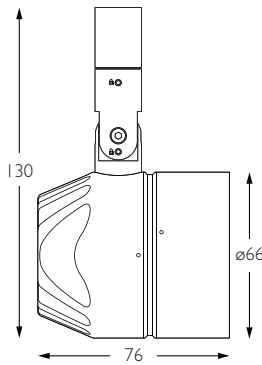

# OCULUS 16

NARROW SPOT | SHORT SNOOT

- Category** Interior use only IP20
- Material** Machined Aluminium
- Finish** Brushed Aluminium | Black | White | Custom
- System** Eutrac | Monopoint | LV tracks
- Lockable** Pan & Tilt
- Accessories** Snoots | Louvres | Lenses
- System Power** 9.8W
- Module Output** 712lm
- Absolute Output** 678lm
- LOR** 95%
- Colour Temperature** 3000K | 2700K | \*
- CRI** Ra: 95    **TM-30** Rf: 93 Rg: 99
- Optics** 12°
- Gear Type** Dimmable options available
- Weight** 370g

For 3000K Substitute XX with 30 | For 2700K Substitute XX with 27

**Category** Interior use only IP20  
**Material** Machined Aluminium  
**Finish** Brushed Aluminium | Black | White | Custom  
**System** Eutrac | Monopoint | LV tracks  
**Lockable** Pan & Tilt  
**Accessories** Snoots | Louvres | Lenses  
**System Power** 9.8W  
**Module Output** 712lm  
**Absolute Output** 678lm  
**LOR** 95%  
**Colour Temperature** 3000K | 2700K | \*  
**CRI** Ra: 95    **TM-30** Rf: 93 Rg: 99  
**Optics** 20°  
**Gear Type** Dimmable options available  
**Weight** 370g