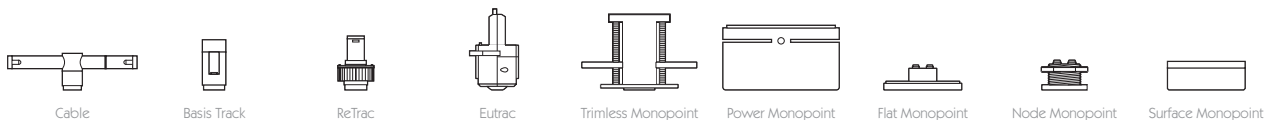

OCULUS 16

NARROW SPOT | SHORT SNOOT

- **Category** Interior use only IP20
- **Material** Machined Aluminium
- **Finish** Brushed Aluminium | Black | White | Custom
- **System** Eutrac | Monopoint | LV tracks
- **Lockable** Pan & Tilt
- **Accessories** Snoots | Louvres | Lenses
- **System Power** 9.8W
- **Module Output** 712lm
- **Absolute Output** 678lm
- **LOR** 95%
- **Colour Temperature** 3000K | 2700K | *
- **CRI** Ra: 95   **TM-30** Rf: 93 Rg: 99
- **Optics** 12°
- **Gear Type** Dimmable options available
- **Weight** 370g

* Please enquire as to the availability of non-standard Colour Temperatures.

Oculus 16 is a 95CRI LED spotlight, based on a highly efficient heatsink with advanced features and benefits. The spotlight comes as standard in white, black and brushed aluminium finishes, and has three site changeable optics for flexible distribution. Movement is aided with a low friction bearing rotation and constant torque tilt mechanism, both lockable in pan and tilt. The Precision Lighting Jack Plug system enables the luminaire to be easily disconnected and reconnected to all of Precision Lighting's systems, offering flexibility throughout the product's lifetime. The onboard 24V driver ensures overcurrent protection and is not polarity sensitive. Oculus 16 is machined from aerospace grade 6063-T6 aluminium, delivering a lumen package of 712lm at 9.8W.

Product Photometry independently tested in accordance with LM-79

	BT-723-AL-XX9512	RT-723-AL-XX9512	EUT3-723-AL-XX9512	MPS-723-AL-XX9512	MPX-723-AL-XX9512	MPY-723-AL-XX9512	MPZ-723-AL-XX9512
		RT-723-BK-XX9512	EUT3-723-BK-XX9512	MPS-723-BK-XX9512	MPX-723-BK-XX9512	MPY-723-BK-XX9512	MPZ-723-BK-XX9512
	RT-723-WH-XX9512	EUT3-723-WH-XX9512	MPS-723-WH-XX9512	MPX-723-WH-XX9512	MPY-723-WH-XX9512	MPZ-723-WH-XX9512