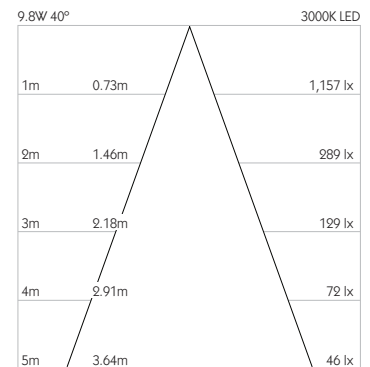

Oculus 16 is a 95CRI LED spotlight, based on a highly efficient heatsink with advanced features and benefits. The spotlight comes as standard in white, black and brushed aluminium finishes, and has three site changeable optics for flexible distribution. Movement is aided with a low friction bearing rotation and constant torque tilt mechanism, both lockable in pan and tilt. The Precision Lighting Jack Plug system enables the luminaire to be easily disconnected and reconnected to all of Precision Lighting's systems, offering flexibility throughout the product's lifetime. The onboard 24V driver ensures overcurrent protection and is not polarity sensitive. Oculus 16 is machined from aerospace grade 6063-T6 aluminium, delivering a lumen package of 712lm at 9.8W.

Product Photometry independently tested in accordance with LM-79