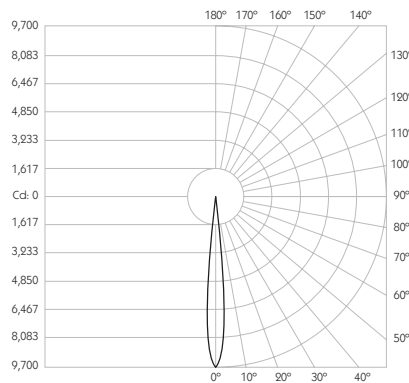

Oculus 16 is a 95CRI LED spotlight, based on a highly efficient heatsink with advanced features and benefits. The spotlight comes as standard in white, black and brushed aluminium finishes, and has three site changeable optics for flexible distribution. Movement is aided with a low friction bearing rotation and constant torque tilt mechanism, both lockable in pan and tilt. The Precision Lighting Jack Plug system enables the luminaire to be easily disconnected and reconnected to all of Precision Lighting's systems, offering flexibility throughout the product's lifetime. The onboard 24V driver ensures overcurrent protection and is not polarity sensitive. Oculus 16 is machined from aerospace grade 6063-T6 aluminium, delivering a lumen package of 712lm at 9.8W.

Product Photometry independently tested in accordance with LM-79