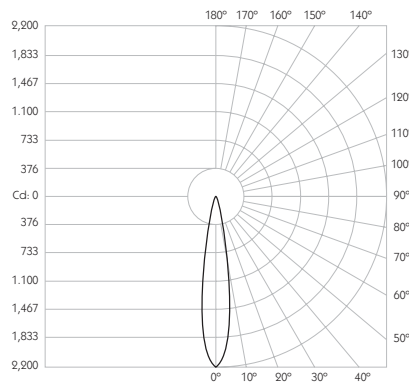

Product Photometry independently tested in accordance with LM-79

Distance (m)	Beam Diameter (m)	Footcandle (lx)
1m	0.25m	4,337 lx
2m	0.49m	1,084 lx
3m	0.74m	482 lx
4m	0.98m	271 lx
5m	1.23m	174 lx

	CA-713-AL-XX9514	BT-713-AL-XX9514	RT-713-AL-XX9514	EUT3-713-AL-XX9514	MPS-713-AL-XX9514	MPX-713-AL-XX9514	MPY-713-AL-XX9514	MPZ-713-AL-XX9514
			RT-713-BK-XX9514	EUT3-713-BK-XX9514	MPS-713-BK-XX9514	MPX-713-BK-XX9514	MPY-713-BK-XX9514	MPZ-713-BK-XX9514
	RT-713-WH-XX9514	EUT3-713-WH-XX9514	MPS-713-WH-XX9514	MPX-713-WH-XX9514	MPY-713-WH-XX9514	MPZ-713-WH-XX9514		

For 3000K Substitute XX with 30 | For 2700K Substitute XX with 27

**Category** Interior use only IP20  
**Material** Machined Aluminium  
**Finish** Brushed Aluminium | Black | White | Custom  
**System** Eutrac | Monopoint | LV tracks  
**Lockable** Pan & Tilt  
**Accessories** Snoots | Louvres | Lenses  
**System Power** 5.5W  
**Module Output** 420lm  
**Absolute Output** 390lm  
**LOR** 93%  
**Colour Temperature** 3000K | 2700K | \*  
**CRI** Ra: 95 **TM-30** Rf: 93 Rg: 99  
**Optics** 20°  
**Gear Type** Dimmable options available  
**Weight** 155g

Product Photometry independently tested in accordance with LM-79

Distance (m)	Beam Diameter (m)	Illuminance (lx)
1m	0.35m	2,194 lx
2m	0.71m	549 lx
3m	1.06m	244 lx
4m	1.41m	137 lx
5m	1.76m	88 lx

IP 20	95 CRI	CE	ETL US
LED	5.5W	24V	PART L
360°	180°	0.5m	Accessories Available