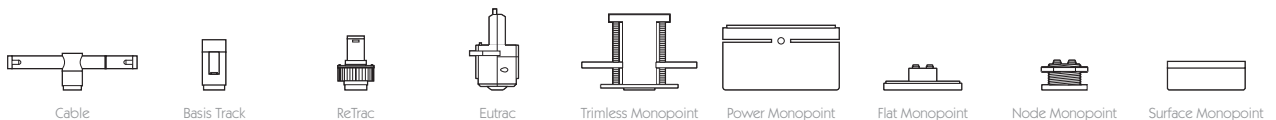

\* Please enquire as to the availability of non-standard Colour Temperatures.

Oculus 11 is a small 95CRI LED spotlight, based on a highly efficient heatsink with advanced features and benefits. The spotlight comes as standard in white, black and brushed aluminium finishes, and has three site changeable optics for flexible distribution. Movement is aided with a low friction bearing rotation and constant torque tilt mechanism, both lockable in pan and tilt. The Precision Lighting Jack Plug system enables the luminaire to be easily disconnected and reconnected to all of Precision Lighting's systems, offering flexibility throughout the product's lifetime. The onboard 24V driver ensures overcurrent protection and is not polarity sensitive. Oculus 11 is machined from aerospace grade 6063-T6 aluminium, delivering a lumen package of 420lm at 5.5W.

Product Photometry independently tested in accordance with LM-79

Distance (m)	Beam Diameter (m)	Footcandle (lx)
1m	0.25m	4,337 lx
2m	0.49m	1,084 lx
3m	0.74m	482 lx
4m	0.98m	271 lx
5m	1.23m	174 lx

	CA-713-AL-XX9514	BT-713-AL-XX9514	RT-713-AL-XX9514	EUT3-713-AL-XX9514	MPS-713-AL-XX9514	MPX-713-AL-XX9514	MPY-713-AL-XX9514	MPZ-713-AL-XX9514
			RT-713-BK-XX9514	EUT3-713-BK-XX9514	MPS-713-BK-XX9514	MPX-713-BK-XX9514	MPY-713-BK-XX9514	MPZ-713-BK-XX9514
	RT-713-WH-XX9514	EUT3-713-WH-XX9514	MPS-713-WH-XX9514	MPX-713-WH-XX9514	MPY-713-WH-XX9514	MPZ-713-WH-XX9514		

For 3000K Substitute XX with 30 | For 2700K Substitute XX with 27

**Category** Interior use only IP20  
**Material** Machined Aluminium  
**Finish** Brushed Aluminium | Black | White | Custom  
**System** Eutrac | Monopoint | LV tracks  
**Lockable** Pan & Tilt  
**Accessories** Snoots | Louvres | Lenses  
**System Power** 5.5W  
**Module Output** 420lm  
**Absolute Output** 390lm  
**LOR** 93%  
**Colour Temperature** 3000K | 2700K | \*  
**CRI** Ra: 95 **TM-30** Rf: 93 Rg: 99  
**Optics** 20°  
**Gear Type** Dimmable options available  
**Weight** 155g