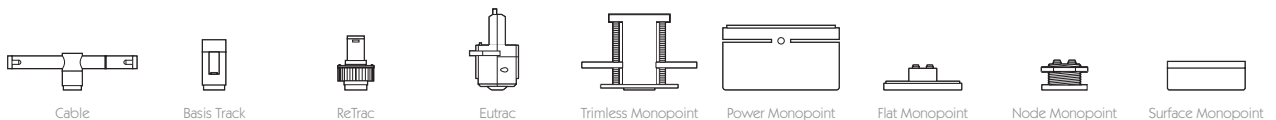

Distance (m)	Beam Diameter (m)	Illuminance (lx)
1m	0.35m	2,194 lx
2m	0.71m	549 lx
3m	1.06m	244 lx
4m	1.41m	137 lx
5m	1.76m	88 lx

IP 20	95 CRI	CE	ETL US
LED	5.5W	24V	PART L
360°	180°	0.5m	Accessories Available