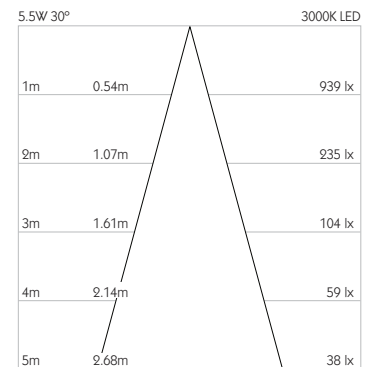

Oculus 11 is a small 95CRI LED spotlight, based on a highly efficient heatsink with advanced features and benefits. The spotlight comes as standard in white, black and brushed aluminium finishes, and has three site changeable optics for flexible distribution. Movement is aided with a low friction bearing rotation and constant torque tilt mechanism, both lockable in pan and tilt. The Precision Lighting Jack Plug system enables the luminaire to be easily disconnected and reconnected to all of Precision Lighting's systems, offering flexibility throughout the product's lifetime. The onboard 24V driver ensures overcurrent protection and is not polarity sensitive. Oculus 11 is machined from aerospace grade 6063-T6 aluminium, delivering a lumen package of 420lm at 5.5W.

Product Photometry independently tested in accordance with LM-79