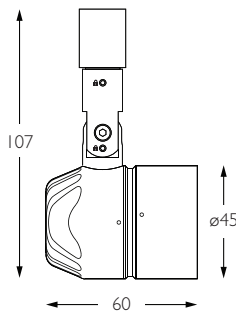

OCULUS 11

NARROW SPOT | SHORT SNOOT

- **Category** Interior use only IP20
- **Material** Machined Aluminium
- **Finish** Brushed Aluminium | Black | White | Custom
- **System** Eutrac | Monopoint | LV tracks
- **Lockable** Pan & Tilt
- **Accessories** Snoots | Louvres | Lenses
- **System Power** 5.5W
- **Module Output** 420lm
- **Absolute Output** 408lm
- **LOR** 97%
- **Colour Temperature** 3000K | 2700K | *
- **CRI** Ra: 95   **TM-30** Rf: 93 Rg: 99
- **Optics** 14°
- **Gear Type** Dimmable options available
- **Weight** 155g

* Please enquire as to the availability of non-standard Colour Temperatures.

Oculus 11 is a small 95CRI LED spotlight, based on a highly efficient heatsink with advanced features and benefits. The spotlight comes as standard in white, black and brushed aluminium finishes, and has three site changeable optics for flexible distribution. Movement is aided with a low friction bearing rotation and constant torque tilt mechanism, both lockable in pan and tilt. The Precision Lighting Jack Plug system enables the luminaire to be easily disconnected and reconnected to all of Precision Lighting's systems, offering flexibility throughout the product's lifetime. The onboard 24V driver ensures overcurrent protection and is not polarity sensitive. Oculus 11 is machined from aerospace grade 6063-T6 aluminium, delivering a lumen package of 420lm at 5.5W.

Product Photometry independently tested in accordance with LM-79

Distance (m)	Beam Diameter (m)	Footcandle (lx)
1m	0.25m	4,337 lx
2m	0.49m	1,084 lx
3m	0.74m	482 lx
4m	0.98m	271 lx
5m	1.23m	174 lx