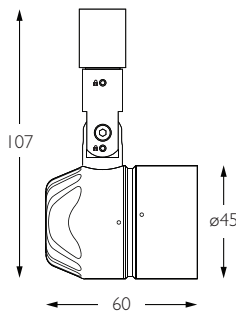

Category Interior use only IP20
Material Machined Aluminium
Finish Brushed Aluminium | Black | White | Custom
System Eutrac | Monopoint | LV tracks
Lockable Pan & Tilt
Accessories Snoots | Louvres | Lenses
System Power 5.5W
Module Output 420lm
Absolute Output 365lm
LOR 87%
Colour Temperature 3000K | 2700K | *
CRI Ra: 95   **TM-30** Rf: 93 Rg: 99
Optics 30°
Gear Type Dimmable options available
Weight 155g

* Please enquire as to the availability of non-standard Colour Temperatures.

Oculus 11 is a small 95CRI LED spotlight, based on a highly efficient heatsink with advanced features and benefits. The spotlight comes as standard in white, black and brushed aluminium finishes, and has three site changeable optics for flexible distribution. Movement is aided with a low friction bearing rotation and constant torque tilt mechanism, both lockable in pan and tilt. The Precision Lighting Jack Plug system enables the luminaire to be easily disconnected and reconnected to all of Precision Lighting's systems, offering flexibility throughout the product's lifetime. The onboard 24V driver ensures overcurrent protection and is not polarity sensitive. Oculus 11 is machined from aerospace grade 6063-T6 aluminium, delivering a lumen package of 420lm at 5.5W.

Product Photometry independently tested in accordance with LM-79

IP 20	95 CRI	CE	ETL US
LED	5.5W	24V	PART L
360°	180°	0.5m	Accessories Available