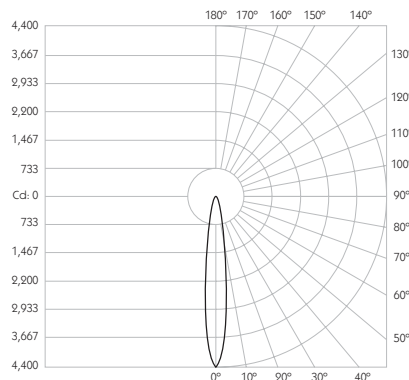

# OCULUS 11

NARROW SPOT | SHORT SNOOT

- Category** Interior use only IP20
- Material** Machined Aluminium
- Finish** Brushed Aluminium | Black | White | Custom
- System** Eutrac | Monopoint | LV tracks
- Lockable** Pan & Tilt
- Accessories** Snoots | Louvres | Lenses
- System Power** 5.5W
- Module Output** 420lm
- Absolute Output** 408lm
- LOR** 97%
- Colour Temperature** 3000K | 2700K | \*
- CRI** Ra: 95    **TM-30** Rf: 93 Rg: 99
- Optics** 14°
- Gear Type** Dimmable options available
- Weight** 155g

Product Photometry independently tested in accordance with LM-79

Distance (m)	Beam Diameter (m)	Footcandle (lx)
1m	0.25m	4,337 lx
2m	0.49m	1,084 lx
3m	0.74m	482 lx
4m	0.98m	271 lx
5m	1.23m	174 lx

	CA-713-AL-XX9514	BT-713-AL-XX9514	RT-713-AL-XX9514	EUT3-713-AL-XX9514	MPS-713-AL-XX9514	MPX-713-AL-XX9514	MPY-713-AL-XX9514	MPZ-713-AL-XX9514
			RT-713-BK-XX9514	EUT3-713-BK-XX9514	MPS-713-BK-XX9514	MPX-713-BK-XX9514	MPY-713-BK-XX9514	MPZ-713-BK-XX9514
	RT-713-WH-XX9514	EUT3-713-WH-XX9514	MPS-713-WH-XX9514	MPX-713-WH-XX9514	MPY-713-WH-XX9514	MPZ-713-WH-XX9514		

Product Photometry independently tested in accordance with LM-79

Distance (m)	Beam Diameter (m)	Illuminance (lx)
1m	0.35m	2,194 lx
2m	0.71m	549 lx
3m	1.06m	244 lx
4m	1.41m	137 lx
5m	1.76m	88 lx

IP 20	95 CRI	CE	ETL US
LED	5.5W	24V	PART L
360°	180°	0.5m	Accessories Available