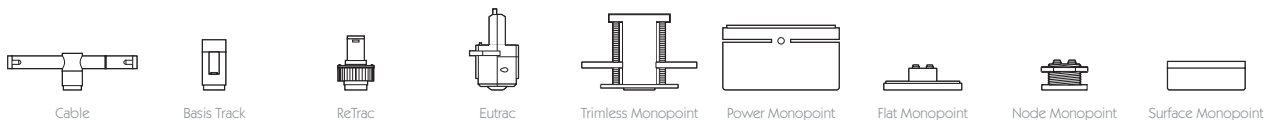

For 3000K Substitute XX with 30 | For 2700K Substitute XX with 27

**Category** Interior use only IP20  
**Material** Machined Aluminium  
**Finish** Brushed Aluminium | Black | White | Custom  
**System** Eutrac | Monopoint | LV tracks  
**Lockable** Pan & Tilt  
**Accessories** Snoots | Louvres | Lenses  
**System Power** 5.5W  
**Module Output** 420lm  
**Absolute Output** 365lm  
**LOR** 87%  
**Colour Temperature** 3000K | 2700K | \*  
**CRI** Ra: 95    **TM-30** Rf: 93 Rg: 99  
**Optics** 30°  
**Gear Type** Dimmable options available  
**Weight** 155g

\* Please enquire as to the availability of non-standard Colour Temperatures.

Oculus 11 is a small 95CRI LED spotlight, based on a highly efficient heatsink with advanced features and benefits. The spotlight comes as standard in white, black and brushed aluminium finishes, and has three site changeable optics for flexible distribution. Movement is aided with a low friction bearing rotation and constant torque tilt mechanism, both lockable in pan and tilt. The Precision Lighting Jack Plug system enables the luminaire to be easily disconnected and reconnected to all of Precision Lighting's systems, offering flexibility throughout the product's lifetime. The onboard 24V driver ensures overcurrent protection and is not polarity sensitive. Oculus 11 is machined from aerospace grade 6063-T6 aluminium, delivering a lumen package of 420lm at 5.5W.

Product Photometry independently tested in accordance with LM-79

IP 20	95 CRI	CE	ETL US
LED	5.5W	24V	PART L
360°	180°	0.5m	Accessories Available

CA-713-AL-XX9530	BT-713-AL-XX9530	RT-713-AL-XX9530	EUT3-713-AL-XX9530	MPS-713-AL-XX9530	MPX-713-AL-XX9530	MPY-713-AL-XX9530	MPZ-713-AL-XX9530
		RT-713-BK-XX9530	EUT3-713-BK-XX9530	MPS-713-BK-XX9530	MPX-713-BK-XX9530	MPY-713-BK-XX9530	MPZ-713-BK-XX9530
		RT-713-WH-XX9530	EUT3-713-WH-XX9530	MPS-713-WH-XX9530	MPX-713-WH-XX9530	MPY-713-WH-XX9530	MPZ-713-WH-XX9530