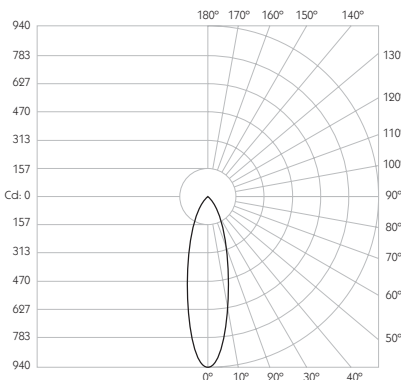

Product Photometry independently tested in accordance with LM-79

Distance (m)	Beam Diameter (m)	Footcandle (lx)
1m	0.25m	4,337 lx
2m	0.49m	1,084 lx
3m	0.74m	482 lx
4m	0.98m	271 lx
5m	1.23m	174 lx

	CA-713-AL-XX9514	BT-713-AL-XX9514	RT-713-AL-XX9514	EUT3-713-AL-XX9514	MPS-713-AL-XX9514	MPX-713-AL-XX9514	MPY-713-AL-XX9514	MPZ-713-AL-XX9514
			RT-713-BK-XX9514	EUT3-713-BK-XX9514	MPS-713-BK-XX9514	MPX-713-BK-XX9514	MPY-713-BK-XX9514	MPZ-713-BK-XX9514
	RT-713-WH-XX9514	EUT3-713-WH-XX9514	MPS-713-WH-XX9514	MPX-713-WH-XX9514	MPY-713-WH-XX9514	MPZ-713-WH-XX9514		

Product Photometry independently tested in accordance with LM-79

Distance (m)	Beam Diameter (m)	Illuminance (lx)
1m	0.35m	2,194 lx
2m	0.71m	549 lx
3m	1.06m	244 lx
4m	1.41m	137 lx
5m	1.76m	88 lx

IP 20	95 CRI	CE	ETL US
LED	5.5W	24V	PART L
360°	180°	0.5m	Accessories Available

For 3000K Substitute XX with 30 | For 2700K Substitute XX with 27

**Category** Interior use only IP20  
**Material** Machined Aluminium  
**Finish** Brushed Aluminium | Black | White | Custom  
**System** Eutrac | Monopoint | LV tracks  
**Lockable** Pan & Tilt  
**Accessories** Snoots | Louvres | Lenses  
**System Power** 5.5W  
**Module Output** 420lm  
**Absolute Output** 365lm  
**LOR** 87%  
**Colour Temperature** 3000K | 2700K | \*  
**CRI** Ra: 95    **TM-30** Rf: 93 Rg: 99  
**Optics** 30°  
**Gear Type** Dimmable options available  
**Weight** 155g

Product Photometry independently tested in accordance with LM-79

IP 20	95 CRI	CE	ETL US
LED	5.5W	24V	PART L
360°	180°	0.5m	Accessories Available

CA-713-AL-XX9530	BT-713-AL-XX9530	RT-713-AL-XX9530	EUT3-713-AL-XX9530	MPS-713-AL-XX9530	MPX-713-AL-XX9530	MPY-713-AL-XX9530	MPZ-713-AL-XX9530
		RT-713-BK-XX9530	EUT3-713-BK-XX9530	MPS-713-BK-XX9530	MPX-713-BK-XX9530	MPY-713-BK-XX9530	MPZ-713-BK-XX9530
		RT-713-WH-XX9530	EUT3-713-WH-XX9530	MPS-713-WH-XX9530	MPX-713-WH-XX9530	MPY-713-WH-XX9530	MPZ-713-WH-XX9530