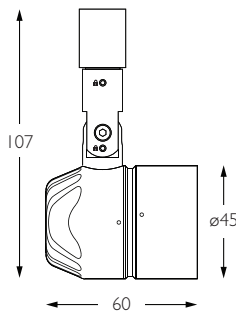

# OCULUS 11

NARROW SPOT | SHORT SNOOT

- Category** Interior use only IP20
- Material** Machined Aluminium
- Finish** Brushed Aluminium | Black | White | Custom
- System** Eutrac | Monopoint | LV tracks
- Lockable** Pan & Tilt
- Accessories** Snoots | Louvres | Lenses
- System Power** 5.5W
- Module Output** 420lm
- Absolute Output** 408lm
- LOR** 97%
- Colour Temperature** 3000K | 2700K | \*
- CRI** Ra: 95    **TM-30** Rf: 93 Rg: 99
- Optics** 14°
- Gear Type** Dimmable options available
- Weight** 155g

Product Photometry independently tested in accordance with LM-79

Distance (m)	Beam Diameter (m)	Footcandle (lx)
1m	0.25m	4,337 lx
2m	0.49m	1,084 lx
3m	0.74m	482 lx
4m	0.98m	271 lx
5m	1.23m	174 lx

	CA-713-AL-XX9514	BT-713-AL-XX9514	RT-713-AL-XX9514	EUT3-713-AL-XX9514	MPS-713-AL-XX9514	MPX-713-AL-XX9514	MPY-713-AL-XX9514	MPZ-713-AL-XX9514
			RT-713-BK-XX9514	EUT3-713-BK-XX9514	MPS-713-BK-XX9514	MPX-713-BK-XX9514	MPY-713-BK-XX9514	MPZ-713-BK-XX9514
	RT-713-WH-XX9514	EUT3-713-WH-XX9514	MPS-713-WH-XX9514	MPX-713-WH-XX9514	MPY-713-WH-XX9514	MPZ-713-WH-XX9514		

For 3000K Substitute XX with 30 | For 2700K Substitute XX with 27

**Category** Interior use only IP20  
**Material** Machined Aluminium  
**Finish** Brushed Aluminium | Black | White | Custom  
**System** Eutrac | Monopoint | LV tracks  
**Lockable** Pan & Tilt  
**Accessories** Snoots | Louvres | Lenses  
**System Power** 5.5W  
**Module Output** 420lm  
**Absolute Output** 390lm  
**LOR** 93%  
**Colour Temperature** 3000K | 2700K | \*  
**CRI** Ra: 95 **TM-30** Rf: 93 Rg: 99  
**Optics** 20°  
**Gear Type** Dimmable options available  
**Weight** 155g

Product Photometry independently tested in accordance with LM-79

Distance (m)	Beam Diameter (m)	Illuminance (lx)
1m	0.35m	2,194 lx
2m	0.71m	549 lx
3m	1.06m	244 lx
4m	1.41m	137 lx
5m	1.76m	88 lx

IP 20	95 CRI	CE	ETL US
LED	5.5W	24V	PART L
360°	180°	0.5m	Accessories Available