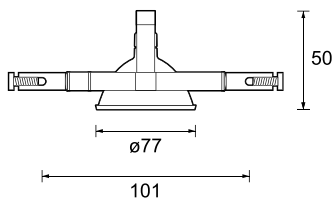

Category Interior use only IP20
Material Machined Aluminium
Finish Brushed Aluminium
System Cable System
Lamp MR16 [QR-CBC 51]
Rating 50W Max at 12V
Gear Type Remote
Accessories Snoots | Louvres | Lenses
Weight AL - 35g