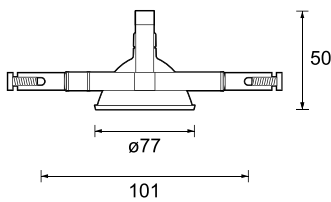

Category Interior use only IP20
Material Machined Aluminium
Finish Brushed Aluminium
System Cable System
Lamp MR16 [QR-CBC 51]
Rating 50W Max at 12V
Gear Type Remote
Accessories Snoots | Louvres | Lenses
Weight AL - 35g