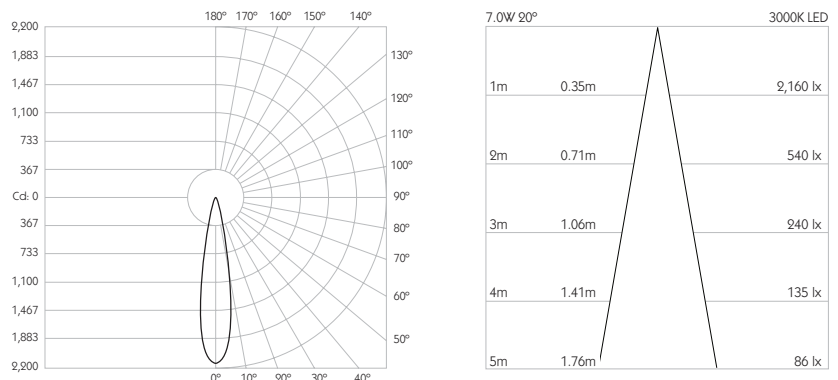

Discus 16 is a 95CRI LED spotlight, based on a minimalist design with advanced features and benefits. The spotlight comes as standard in white, black and brushed aluminium finishes, and has three site changeable optics for flexible distribution. Movement is aided with a low friction bearing rotation and constant torque tilt mechanism, both lockable in pan and tilt. The Precision Lighting Jack Plug system enables the luminaire to be easily disconnected and reconnected to all of Precision Lighting's systems, offering flexibility throughout the product's lifetime. The onboard 24V driver ensures overcurrent protection and is not polarity sensitive. Discus 16 is machined from aerospace grade 6063-T6 aluminium, delivering a lumen package of 560lm at 7W.

Product Photometry independently tested in accordance with LM-79