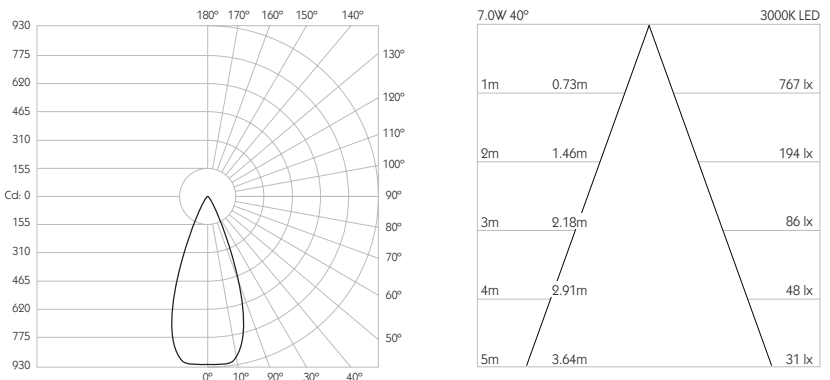

Discus 16 is a 95CRI LED spotlight, based on a minimalist design with advanced features and benefits. The spotlight comes as standard in white, black and brushed aluminium finishes, and has three site changeable optics for flexible distribution. Movement is aided with a low friction bearing rotation and constant torque tilt mechanism, both lockable in pan and tilt. The Precision Lighting Jack Plug system enables the luminaire to be easily disconnected and reconnected to all of Precision Lighting's systems, offering flexibility throughout the product's lifetime. The onboard 24V driver ensures overcurrent protection and is not polarity sensitive. Discus 16 is machined from aerospace grade 6063-T6 aluminium, delivering a lumen package of 560lm at 7W.

Product Photometry independently tested in accordance with LM-79