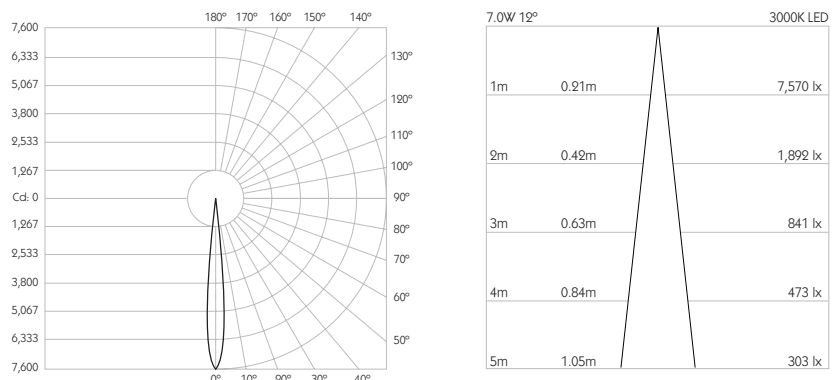

Discus 16 is a 95CRI LED spotlight, based on a minimalist design with advanced features and benefits. The spotlight comes as standard in white, black and brushed aluminium finishes, and has three site changeable optics for flexible distribution. Movement is aided with a low friction bearing rotation and constant torque tilt mechanism, both lockable in pan and tilt. The Precision Lighting Jack Plug system enables the luminaire to be easily disconnected and reconnected to all of Precision Lighting's systems, offering flexibility throughout the product's lifetime. The onboard 24V driver ensures overcurrent protection and is not polarity sensitive. Discus 16 is machined from aerospace grade 6063-T6 aluminium, delivering a lumen package of 560lm at 7W.

Product Photometry independently tested in accordance with LM-79