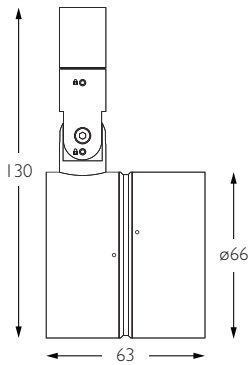

Product Photometry independently tested in accordance with LM-79

IP 20	95 CRI	CE	ETL US
LED	7W	24V	PART L
360°	180°	0.5m	Accessories Available

Grey	BT-753-AL-XX9512	RT-753-AL-XX9512	EUT3-753-AL-XX9512	MPS-753-AL-XX9512	MPX-753-AL-XX9512	MPY-753-AL-XX9512	MPZ-753-AL-XX9512
Black		RT-753-BK-XX9512	EUT3-753-BK-XX9512	MPS-753-BK-XX9512	MPX-753-BK-XX9512	MPY-753-BK-XX9512	MPZ-753-BK-XX9512
White	RT-753-WH-XX9512	EUT3-753-WH-XX9512	MPS-753-WH-XX9512	MPX-753-WH-XX9512	MPY-753-WH-XX9512	MPZ-753-WH-XX9512	

For 3000K Substitute XX with 30 | For 2700K Substitute XX with 27

Category Interior use only IP20
Material Machined Aluminium
Finish Brushed Aluminium | Black | White | Custom
System Eutrac | Monopoint | LV tracks
Lockable Pan & Tilt
Accessories Snoots | Louvres | Lenses
System Power 7W
Module Output 560lm
Absolute Output 535lm
LOR 96%
Colour Temperature 3000K | 2700K | *
CRI Ra: 95 **TM-30** Rf: 93 Rg: 99
Optics 20°
Gear Type Dimmable options available
Weight 388g

Product Photometry independently tested in accordance with LM-79

IP 20	95 CRI	CE	ETL US
LED	7W	24V	PART L
360°	180°	0.5m	Accessories Available

System	Cable	Basis Track	ReTrac	Eutrac	Trimless Monopoint	Power Monopoint	Flat Monopoint	Node Monopoint	Surface Monopoint
Brushed Aluminium		BT-753-AL-XX9540	RT-753-AL-XX9540	EUT3-753-AL-XX9540	MPS-753-AL-XX9540		MPX-753-AL-XX9540	MPY-753-AL-XX9540	MPZ-753-AL-XX9540
Black			RT-753-BK-XX9540	EUT3-753-BK-XX9540	MPS-753-BK-XX9540		MPX-753-BK-XX9540	MPY-753-BK-XX9540	MPZ-753-BK-XX9540
White			RT-753-WH-XX9540	EUT3-753-WH-XX9540	MPS-753-WH-XX9540		MPX-753-WH-XX9540	MPY-753-WH-XX9540	MPZ-753-WH-XX9540