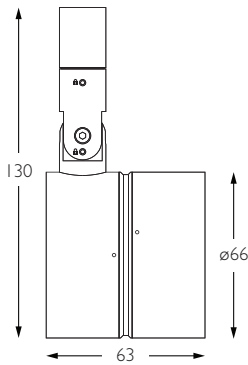

Product Photometry independently tested in accordance with LM-79

IP 20	95 CRI	CE	ETL US
LED	7W	24V	PART L
360°	180°	0.5m	Accessories Available

	BT-753-AL-XX9520	RT-753-AL-XX9520	EUT3-753-AL-XX9520	MPS-753-AL-XX9520		MPX-753-AL-XX9520	MPY-753-AL-XX9520	MPZ-753-AL-XX9520
		RT-753-BK-XX9520	EUT3-753-BK-XX9520	MPS-753-BK-XX9520		MPX-753-BK-XX9520	MPY-753-BK-XX9520	MPZ-753-BK-XX9520
		RT-753-WH-XX9520	EUT3-753-WH-XX9520	MPS-753-WH-XX9520		MPX-753-WH-XX9520	MPY-753-WH-XX9520	MPZ-753-WH-XX9520

For 3000K Substitute XX with 30 | For 2700K Substitute XX with 27

Category Interior use only IP20
Material Machined Aluminium
Finish Brushed Aluminium | Black | White | Custom
System Eutrac | Monopoint | LV tracks
Lockable Pan & Tilt
Accessories Snoots | Louvres | Lenses
System Power 7W
Module Output 560lm
Absolute Output 530lm
LOR 95%
Colour Temperature 3000K | 2700K | *
CRI Ra: 95 **TM-30** Rf: 93 Rg: 99
Optics 40°
Gear Type Dimmable options available
Weight 388g

Product Photometry independently tested in accordance with LM-79

IP 20	95 CRI	CE	ETL US
LED	7W	24V	PART L
360°	180°	0.5m	Accessories Available

System	Cable	Basis Track	ReTrac	Eutrac	Trimless Monopoint	Power Monopoint	Flat Monopoint	Node Monopoint	Surface Monopoint
Brushed Aluminium		BT-753-AL-XX9540	RT-753-AL-XX9540	EUT3-753-AL-XX9540	MPS-753-AL-XX9540		MPX-753-AL-XX9540	MPY-753-AL-XX9540	MPZ-753-AL-XX9540
Black			RT-753-BK-XX9540	EUT3-753-BK-XX9540	MPS-753-BK-XX9540		MPX-753-BK-XX9540	MPY-753-BK-XX9540	MPZ-753-BK-XX9540
White			RT-753-WH-XX9540	EUT3-753-WH-XX9540	MPS-753-WH-XX9540		MPX-753-WH-XX9540	MPY-753-WH-XX9540	MPZ-753-WH-XX9540