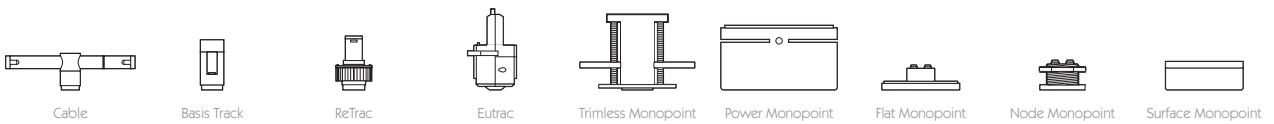

IP 20	95 CRI	CE	ETL US
LED	7W	24V	PART L
360°	180°	0.5m	Accessories Available