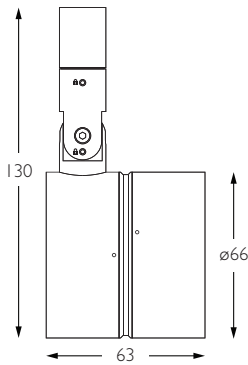

Category Interior use only IP20
Material Machined Aluminium
Finish Brushed Aluminium | Black | White | Custom
System Eutrac | Monopoint | LV tracks
Lockable Pan & Tilt
Accessories Snoots | Louvres | Lenses
System Power 7W
Module Output 560lm
Absolute Output 535lm
LOR 96%
Colour Temperature 3000K | 2700K | *
CRI Ra: 95 **TM-30** Rf: 93 Rg: 99
Optics 12°
Gear Type Dimmable options available
Weight 388g

For 3000K Substitute XX with 30 | For 2700K Substitute XX with 27

Category Interior use only IP20
Material Machined Aluminium
Finish Brushed Aluminium | Black | White | Custom
System Eutrac | Monopoint | LV tracks
Lockable Pan & Tilt
Accessories Snoots | Louvres | Lenses
System Power 7W
Module Output 560lm
Absolute Output 535lm
LOR 96%
Colour Temperature 3000K | 2700K | *
CRI Ra: 95 **TM-30** Rf: 93 Rg: 99
Optics 20°
Gear Type Dimmable options available
Weight 388g

For 3000K Substitute XX with 30 | For 2700K Substitute XX with 27

Category Interior use only IP20
Material Machined Aluminium
Finish Brushed Aluminium | Black | White | Custom
System Eutrac | Monopoint | LV tracks
Lockable Pan & Tilt
Accessories Snoots | Louvres | Lenses
System Power 7W
Module Output 560lm
Absolute Output 530lm
LOR 95%
Colour Temperature 3000K | 2700K | *
CRI Ra: 95 **TM-30** Rf: 93 Rg: 99
Optics 40°
Gear Type Dimmable options available
Weight 388g

Product Photometry independently tested in accordance with LM-79

IP 20	95 CRI	CE	ETL US
LED	7W	24V	PART L
360°	180°	0.5m	Accessories Available

System	Cable	Basis Track	ReTrac	Eutrac	Trimless Monopoint	Power Monopoint	Flat Monopoint	Node Monopoint	Surface Monopoint
Brushed Aluminium		BT-753-AL-XX9540	RT-753-AL-XX9540	EUT3-753-AL-XX9540	MPS-753-AL-XX9540		MPX-753-AL-XX9540	MPY-753-AL-XX9540	MPZ-753-AL-XX9540
Black			RT-753-BK-XX9540	EUT3-753-BK-XX9540	MPS-753-BK-XX9540		MPX-753-BK-XX9540	MPY-753-BK-XX9540	MPZ-753-BK-XX9540
White			RT-753-WH-XX9540	EUT3-753-WH-XX9540	MPS-753-WH-XX9540		MPX-753-WH-XX9540	MPY-753-WH-XX9540	MPZ-753-WH-XX9540