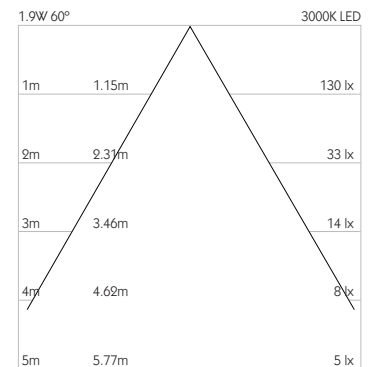

WIDE FLOOD | LONG SNOOT

Category Interior use only IP20
Material Machined Aluminium
Finish Brushed Aluminium | Black | White | Custom
System Eutrac | Monopoint | LV tracks
Lockable Pan & Tilt
System Power 1.9W
Module Output 140lm
Absolute Output 125lm
LOR 89%
Colour Temperature 3000K | 2700K | *
CRI Ra: 95 **TM-30** Rf: 93 Rg: 99
Optics 60°
Gear Type Dimmable options available
Weight 61g

* Please enquire as to the availability of non-standard Colour Temperatures.

Pico Long Snoot is a discreet, low glare 95CRI LED spotlight, based on a minimal aesthetic with advanced features and benefits. The spotlight comes as standard in white, black and brushed aluminium finishes, and has three site changeable optics for flexible distribution. Movement is aided with a low friction bearing rotation and constant torque tilt mechanism, lockable in both pan and tilt. The Precision Lighting Jack Plug system enables the luminaire to be easily disconnected and reconnected to all of Precision Lighting's systems, offering flexibility throughout the product's lifetime. The onboard 24V driver ensures overcurrent protection and is not polarity sensitive. Pico Long Snoot is machined from aerospace grade 6063-T6 aluminium, delivering a lumen package of 140lm at 1.9W.

Product Photometry independently tested in accordance with LM-79