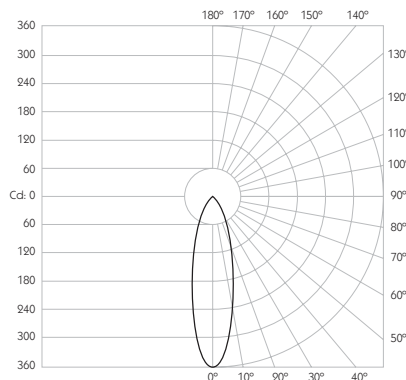

Category Interior use only IP20
Material Machined Aluminium
Finish Brushed Aluminium | Black | White | Custom
System Eutrac | Monopoint | LV tracks
Lockable Pan & Tilt
System Power 1.9W
Module Output 140lm
Absolute Output 114lm
LOR 81%
Colour Temperature 3000K | 2700K | *
CRI Ra: 95 **TM-30** Rf: 93 Rg: 99
Optics 30°
Gear Type Dimmable options available
Weight 61g

* Please enquire as to the availability of non-standard Colour Temperatures.

Pico Long Snoot is a discreet, low glare 95CRI LED spotlight, based on a minimal aesthetic with advanced features and benefits. The spotlight comes as standard in white, black and brushed aluminium finishes, and has three site changeable optics for flexible distribution. Movement is aided with a low friction bearing rotation and constant torque tilt mechanism, lockable in both pan and tilt. The Precision Lighting Jack Plug system enables the luminaire to be easily disconnected and reconnected to all of Precision Lighting's systems, offering flexibility throughout the product's lifetime. The onboard 24V driver ensures overcurrent protection and is not polarity sensitive. Pico Long Snoot is machined from aerospace grade 6063-T6 aluminium, delivering a lumen package of 140lm at 1.9W.

Product Photometry independently tested in accordance with LM-79