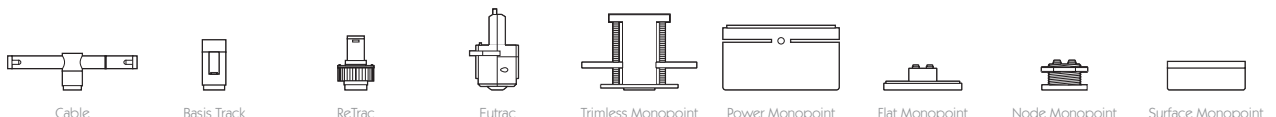

For 3000K Substitute XX with 30 | For 2700K Substitute XX with 27

WIDE FLOOD | LONG SNOOT

Category Interior use only IP20
Material Machined Aluminium
Finish Brushed Aluminium | Black | White | Custom
System Eutrac | Monopoint | LV tracks
Lockable Pan & Tilt
System Power 1.9W
Module Output 140lm
Absolute Output 125lm
LOR 89%
Colour Temperature 3000K | 2700K | *
CRI Ra: 95 **TM-30** Rf: 93 Rg: 99
Optics 60°
Gear Type Dimmable options available
Weight 61g

* Please enquire as to the availability of non-standard Colour Temperatures.

Pico Long Snoot is a discreet, low glare 95CRI LED spotlight, based on a minimal aesthetic with advanced features and benefits. The spotlight comes as standard in white, black and brushed aluminium finishes, and has three site changeable optics for flexible distribution. Movement is aided with a low friction bearing rotation and constant torque tilt mechanism, lockable in both pan and tilt. The Precision Lighting Jack Plug system enables the luminaire to be easily disconnected and reconnected to all of Precision Lighting's systems, offering flexibility throughout the product's lifetime. The onboard 24V driver ensures overcurrent protection and is not polarity sensitive. Pico Long Snoot is machined from aerospace grade 6063-T6 aluminium, delivering a lumen package of 140lm at 1.9W.

Product Photometry independently tested in accordance with LM-79

IP 20	95 CRI	CE	ETL US
LED	1.9W	24V	PART L
360°	180°	0.5m	Accessories Available

CA-731-AL-XX9560	BT-731-AL-XX9560	RT-731-AL-XX9560	EUT3-731-AL-XX9560	MPS-731-AL-XX9560	MPX-731-AL-XX9560	MPY-731-AL-XX9560	MPZ-731-AL-XX9560
		RT-731-BK-XX9560	EUT3-731-BK-XX9560	MPS-731-BK-XX9560	MPX-731-BK-XX9560	MPY-731-BK-XX9560	MPZ-731-BK-XX9560
		RT-731-WH-XX9560	EUT3-731-WH-XX9560	MPS-731-WH-XX9560	MPX-731-WH-XX9560	MPY-731-WH-XX9560	MPZ-731-WH-XX9560