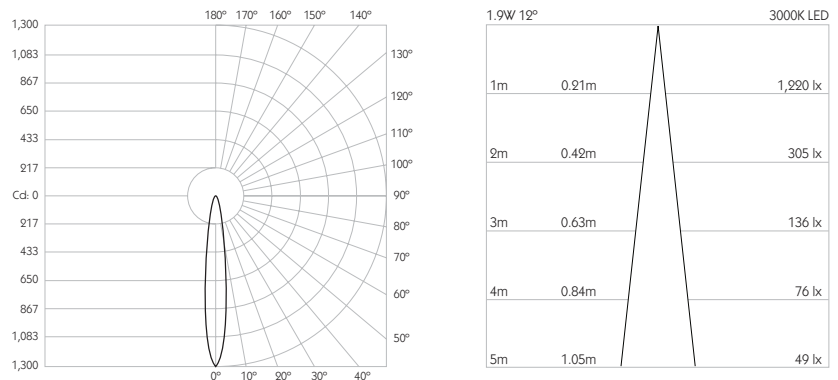

Category Interior use only IP20
Material Machined Aluminium
Finish Brushed Aluminium | Black | White | Custom
System Eutrac | Monopoint | LV tracks
Lockable Pan & Tilt
System Power 1.9W
Module Output 140lm
Absolute Output 125lm
LOR 89%
Colour Temperature 3000K | 2700K | *
CRI Ra: 95 **TM-30** Rf: 93 Rg: 99
Optics 12°
Gear Type Dimmable options available
Weight 61g

* Please enquire as to the availability of non-standard Colour Temperatures.

Pico Long Snoot is a discreet, low glare 95CRI LED spotlight, based on a minimal aesthetic with advanced features and benefits. The spotlight comes as standard in white, black and brushed aluminium finishes, and has three site changeable optics for flexible distribution. Movement is aided with a low friction bearing rotation and constant torque tilt mechanism, lockable in both pan and tilt. The Precision Lighting Jack Plug system enables the luminaire to be easily disconnected and reconnected to all of Precision Lighting's systems, offering flexibility throughout the product's lifetime. The onboard 24V driver ensures overcurrent protection and is not polarity sensitive. Pico Long Snoot is machined from aerospace grade 6063-T6 aluminium, delivering a lumen package of 140lm at 1.9W.

Product Photometry independently tested in accordance with LM-79

CA-731-AL-XX9512	BT-731-AL-XX9512	RT-731-AL-XX9512	EUT3-731-AL-XX9512	MPS-731-AL-XX9512	MPX-731-AL-XX9512	MPY-731-AL-XX9512	MPZ-731-AL-XX9512
		RT-731-BK-XX9512	EUT3-731-BK-XX9512	MPS-731-BK-XX9512	MPX-731-BK-XX9512	MPY-731-BK-XX9512	MPZ-731-BK-XX9512
		RT-731-WH-XX9512	EUT3-731-WH-XX9512	MPS-731-WH-XX9512	MPX-731-WH-XX9512	MPY-731-WH-XX9512	MPZ-731-WH-XX9512

For 3000K Substitute XX with 30 | For 2700K Substitute XX with 27