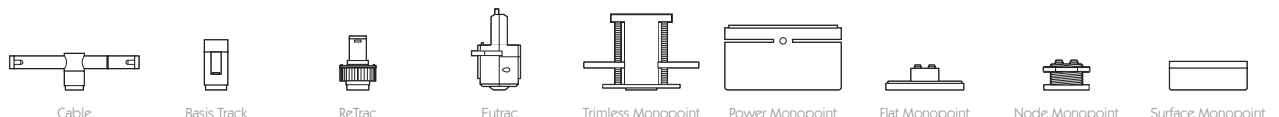

Category Interior use only IP20
Material Machined Aluminium
Finish Brushed Aluminium | Black | White | Custom
System Eutrac | Monopoint | LV tracks
Lockable Pan & Tilt
System Power 1.9W
Module Output 140lm
Absolute Output 114lm
LOR 81%
Colour Temperature 3000K | 2700K | *
CRI Ra: 95 **TM-30** Rf: 93 Rg: 99
Optics 30°
Gear Type Dimmable options available
Weight 61g

* Please enquire as to the availability of non-standard Colour Temperatures.

Pico Long Snoot is a discreet, low glare 95CRI LED spotlight, based on a minimal aesthetic with advanced features and benefits. The spotlight comes as standard in white, black and brushed aluminium finishes, and has three site changeable optics for flexible distribution. Movement is aided with a low friction bearing rotation and constant torque tilt mechanism, lockable in both pan and tilt. The Precision Lighting Jack Plug system enables the luminaire to be easily disconnected and reconnected to all of Precision Lighting's systems, offering flexibility throughout the product's lifetime. The onboard 24V driver ensures overcurrent protection and is not polarity sensitive. Pico Long Snoot is machined from aerospace grade 6063-T6 aluminium, delivering a lumen package of 140lm at 1.9W.

Product Photometry independently tested in accordance with LM-79

	CA-731-AL-XX9530	BT-731-AL-XX9530	RT-731-AL-XX9530	EUT3-731-AL-XX9530	MPS-731-AL-XX9530	MPX-731-AL-XX9530	MPY-731-AL-XX9530	MPZ-731-AL-XX9530
			RT-731-BK-XX9530	EUT3-731-BK-XX9530	MPS-731-BK-XX9530	MPX-731-BK-XX9530	MPY-731-BK-XX9530	MPZ-731-BK-XX9530
	RT-731-WH-XX9530	EUT3-731-WH-XX9530	MPS-731-WH-XX9530	MPX-731-WH-XX9530	MPY-731-WH-XX9530	MPZ-731-WH-XX9530		

For 3000K Substitute XX with 30 | For 2700K Substitute XX with 27