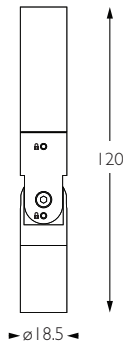

Category Interior use only IP20
Material Machined Aluminium
Finish Brushed Aluminium | Black | White | Custom
System Eutrac | Monopoint | LV tracks
Lockable Pan & Tilt
System Power 1.9W
Module Output 140lm
Absolute Output 125lm
LOR 89%
Colour Temperature 3000K | 2700K | *
CRI Ra: 95 **TM-30** Rf: 93 Rg: 99
Optics 12°
Gear Type Dimmable options available
Weight 61g

* Please enquire as to the availability of non-standard Colour Temperatures.

Pico Long Snoot is a discreet, low glare 95CRI LED spotlight, based on a minimal aesthetic with advanced features and benefits. The spotlight comes as standard in white, black and brushed aluminium finishes, and has three site changeable optics for flexible distribution. Movement is aided with a low friction bearing rotation and constant torque tilt mechanism, lockable in both pan and tilt. The Precision Lighting Jack Plug system enables the luminaire to be easily disconnected and reconnected to all of Precision Lighting's systems, offering flexibility throughout the product's lifetime. The onboard 24V driver ensures overcurrent protection and is not polarity sensitive. Pico Long Snoot is machined from aerospace grade 6063-T6 aluminium, delivering a lumen package of 140lm at 1.9W.

For 3000K Substitute XX with 30 | For 2700K Substitute XX with 27

Category Interior use only IP20
Material Machined Aluminium
Finish Brushed Aluminium | Black | White | Custom
System Eutrac | Monopoint | LV tracks
Lockable Pan & Tilt
System Power 1.9W
Module Output 140lm
Absolute Output 114lm
LOR 81%
Colour Temperature 3000K | 2700K | *
CRI Ra: 95 **TM-30** Rf: 93 Rg: 99
Optics 30°
Gear Type Dimmable options available
Weight 61g