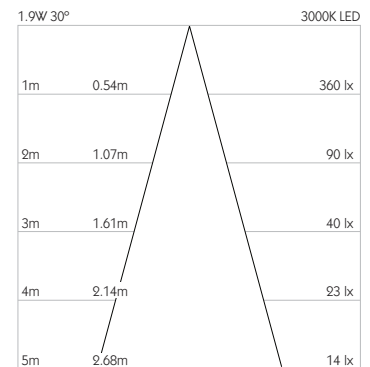

Category Interior use only IP20
Material Machined Aluminium
Finish Brushed Aluminium | Black | White | Custom
System Eutrac | Monopoint | LV tracks
Lockable Pan & Tilt
System Power 1.9W
Module Output 140lm
Absolute Output 114lm
LOR 81%
Colour Temperature 3000K | 2700K | *
CRI Ra: 95 **TM-30** Rf: 93 Rg: 99
Optics 30°
Gear Type Dimmable options available
Weight 61g

* Please enquire as to the availability of non-standard Colour Temperatures.

Pico Long Snoot is a discreet, low glare 95CRI LED spotlight, based on a minimal aesthetic with advanced features and benefits. The spotlight comes as standard in white, black and brushed aluminium finishes, and has three site changeable optics for flexible distribution. Movement is aided with a low friction bearing rotation and constant torque tilt mechanism, lockable in both pan and tilt. The Precision Lighting Jack Plug system enables the luminaire to be easily disconnected and reconnected to all of Precision Lighting's systems, offering flexibility throughout the product's lifetime. The onboard 24V driver ensures overcurrent protection and is not polarity sensitive. Pico Long Snoot is machined from aerospace grade 6063-T6 aluminium, delivering a lumen package of 140lm at 1.9W.

Product Photometry independently tested in accordance with LM-79