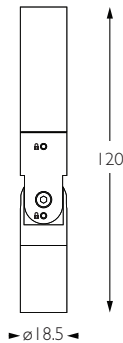

For 3000K Substitute XX with 30 | For 2700K Substitute XX with 27

Category Interior use only IP20
Material Machined Aluminium
Finish Brushed Aluminium | Black | White | Custom
System Eutrac | Monopoint | LV tracks
Lockable Pan & Tilt
System Power 1.9W
Module Output 140lm
Absolute Output 114lm
LOR 81%
Colour Temperature 3000K | 2700K | *
CRI Ra: 95 **TM-30** Rf: 93 Rg: 99
Optics 30°
Gear Type Dimmable options available
Weight 61g

For 3000K Substitute XX with 30 | For 2700K Substitute XX with 27

WIDE FLOOD | LONG SNOOT

Category Interior use only IP20
Material Machined Aluminium
Finish Brushed Aluminium | Black | White | Custom
System Eutrac | Monopoint | LV tracks
Lockable Pan & Tilt
System Power 1.9W
Module Output 140lm
Absolute Output 125lm
LOR 89%
Colour Temperature 3000K | 2700K | *
CRI Ra: 95 **TM-30** Rf: 93 Rg: 99
Optics 60°
Gear Type Dimmable options available
Weight 61g

* Please enquire as to the availability of non-standard Colour Temperatures.

Pico Long Snoot is a discreet, low glare 95CRI LED spotlight, based on a minimal aesthetic with advanced features and benefits. The spotlight comes as standard in white, black and brushed aluminium finishes, and has three site changeable optics for flexible distribution. Movement is aided with a low friction bearing rotation and constant torque tilt mechanism, lockable in both pan and tilt. The Precision Lighting Jack Plug system enables the luminaire to be easily disconnected and reconnected to all of Precision Lighting's systems, offering flexibility throughout the product's lifetime. The onboard 24V driver ensures overcurrent protection and is not polarity sensitive. Pico Long Snoot is machined from aerospace grade 6063-T6 aluminium, delivering a lumen package of 140lm at 1.9W.