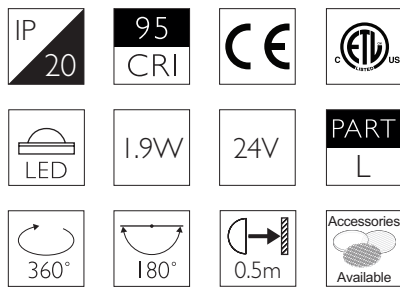

Category Interior use only IP20
Material Machined Aluminium
Finish Brushed Aluminium | Black | White | Custom
System Eutrac | Monopoint | LV tracks
Lockable Pan & Tilt
System Power 1.9W
Module Output 140lm
Absolute Output 125lm
LOR 89%
Colour Temperature 3000K | 2700K | *
CRI Ra: 95 **TM-30** Rf: 93 Rg: 99
Optics 12°
Gear Type Dimmable options available
Weight 61g

* Please enquire as to the availability of non-standard Colour Temperatures.

Pico Long Snoot is a discreet, low glare 95CRI LED spotlight, based on a minimal aesthetic with advanced features and benefits. The spotlight comes as standard in white, black and brushed aluminium finishes, and has three site changeable optics for flexible distribution. Movement is aided with a low friction bearing rotation and constant torque tilt mechanism, lockable in both pan and tilt. The Precision Lighting Jack Plug system enables the luminaire to be easily disconnected and reconnected to all of Precision Lighting's systems, offering flexibility throughout the product's lifetime. The onboard 24V driver ensures overcurrent protection and is not polarity sensitive. Pico Long Snoot is machined from aerospace grade 6063-T6 aluminium, delivering a lumen package of 140lm at 1.9W.

Product Photometry independently tested in accordance with LM-79

CA-731-AL-XX9512	BT-731-AL-XX9512	RT-731-AL-XX9512	EUT3-731-AL-XX9512	MPS-731-AL-XX9512	MPX-731-AL-XX9512	MPY-731-AL-XX9512	MPZ-731-AL-XX9512
		RT-731-BK-XX9512	EUT3-731-BK-XX9512	MPS-731-BK-XX9512	MPX-731-BK-XX9512	MPY-731-BK-XX9512	MPZ-731-BK-XX9512
		RT-731-WH-XX9512	EUT3-731-WH-XX9512	MPS-731-WH-XX9512	MPX-731-WH-XX9512	MPY-731-WH-XX9512	MPZ-731-WH-XX9512

For 3000K Substitute XX with 30 | For 2700K Substitute XX with 27