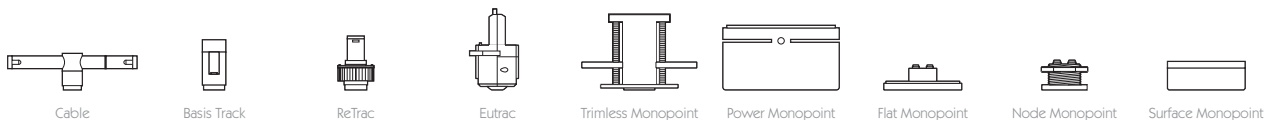

Category Interior use only IP20
Material Machined Aluminium
Finish Brushed Aluminium | Black | White | Custom
System Eutrac | Monopoint | LV tracks
Lockable Pan & Tilt
System Power 1.9W
Module Output 140lm
Absolute Output 125lm
LOR 89%
Colour Temperature 3000K | 2700K | *
CRI Ra: 95 **TM-30** Rf: 93 Rg: 99
Optics 12°
Gear Type Dimmable options available
Weight 61g

* Please enquire as to the availability of non-standard Colour Temperatures.

Pico Long Snoot is a discreet, low glare 95CRI LED spotlight, based on a minimal aesthetic with advanced features and benefits. The spotlight comes as standard in white, black and brushed aluminium finishes, and has three site changeable optics for flexible distribution. Movement is aided with a low friction bearing rotation and constant torque tilt mechanism, lockable in both pan and tilt. The Precision Lighting Jack Plug system enables the luminaire to be easily disconnected and reconnected to all of Precision Lighting's systems, offering flexibility throughout the product's lifetime. The onboard 24V driver ensures overcurrent protection and is not polarity sensitive. Pico Long Snoot is machined from aerospace grade 6063-T6 aluminium, delivering a lumen package of 140lm at 1.9W.

Product Photometry independently tested in accordance with LM-79

CA-731-AL-XX9512	BT-731-AL-XX9512	RT-731-AL-XX9512	EUT3-731-AL-XX9512	MPS-731-AL-XX9512	MPX-731-AL-XX9512	MPY-731-AL-XX9512	MPZ-731-AL-XX9512
		RT-731-BK-XX9512	EUT3-731-BK-XX9512	MPS-731-BK-XX9512	MPX-731-BK-XX9512	MPY-731-BK-XX9512	MPZ-731-BK-XX9512
		RT-731-WH-XX9512	EUT3-731-WH-XX9512	MPS-731-WH-XX9512	MPX-731-WH-XX9512	MPY-731-WH-XX9512	MPZ-731-WH-XX9512

For 3000K Substitute XX with 30 | For 2700K Substitute XX with 27