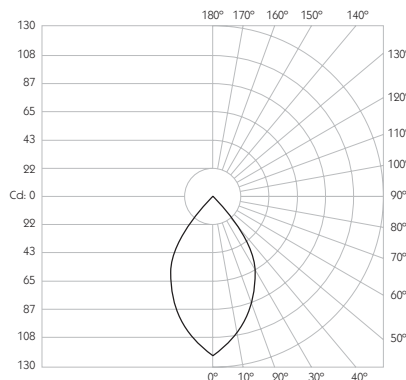

WIDE FLOOD | LONG SNOOT

Category Interior use only IP20
Material Machined Aluminium
Finish Brushed Aluminium | Black | White | Custom
System Eutrac | Monopoint | LV tracks
Lockable Pan & Tilt
System Power 1.9W
Module Output 140lm
Absolute Output 125lm
LOR 89%
Colour Temperature 3000K | 2700K | *
CRI Ra: 95 **TM-30** Rf: 93 Rg: 99
Optics 60°
Gear Type Dimmable options available
Weight 61g

* Please enquire as to the availability of non-standard Colour Temperatures.

Pico Long Snoot is a discreet, low glare 95CRI LED spotlight, based on a minimal aesthetic with advanced features and benefits. The spotlight comes as standard in white, black and brushed aluminium finishes, and has three site changeable optics for flexible distribution. Movement is aided with a low friction bearing rotation and constant torque tilt mechanism, lockable in both pan and tilt. The Precision Lighting Jack Plug system enables the luminaire to be easily disconnected and reconnected to all of Precision Lighting's systems, offering flexibility throughout the product's lifetime. The onboard 24V driver ensures overcurrent protection and is not polarity sensitive. Pico Long Snoot is machined from aerospace grade 6063-T6 aluminium, delivering a lumen package of 140lm at 1.9W.

Product Photometry independently tested in accordance with LM-79