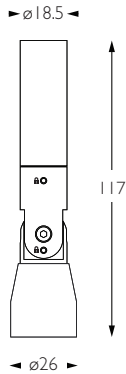

VARIABLE BEAM

Category Interior use only IP20
Material Machined Aluminium
Finish Brushed Aluminium | Black | White | Custom
System Eutrac | Monopoint | LV tracks
Lockable Pan & Tilt
System Power 1.9W
Module Output 140lm
Absolute Output 130lm
LOR 92%
Colour Temperature 3000K | 2700K | *
CRI Ra: 95 **TM-30** Rf: 93 Rg: 99
Optics 12° to 30°
Gear Type Dimmable options available
Weight 75g

* Please enquire as to the availability of non-standard Colour Temperatures.

Pico Zoom is a discreet 95CRI LED spotlight, based on the minimal aesthetic of the Pico 1, but with the additional benefit of tool-less variable beam technology. The spotlight comes as standard in white, black and brushed aluminium finishes. Movement is aided by a low friction bearing rotation and constant torque tilt mechanism, lockable in both pan and tilt. The Precision Lighting Jack Plug system enables the luminaire to be easily disconnected and reconnected to all of Precision Lighting's systems, offering flexibility throughout the product's lifetime. The onboard 24V driver ensures overcurrent protection and is not polarity sensitive. Pico Zoom is machined from aerospace grade 6063-T6 aluminium, delivering a lumen package of 140lm at 1.9W.

Product Photometry independently tested in accordance with LM-79

1.9W 12° 30°			3000K LED	
1m	0.54m	0.21m	911 lx	335 lx
2m	1.07m	0.42m	228 lx	84 lx
3m	1.61m	0.63m	101 lx	37 lx
4m	2.14m	0.84m	57 lx	21 lx
5m	2.68m	1.05m	36 lx	13 lx