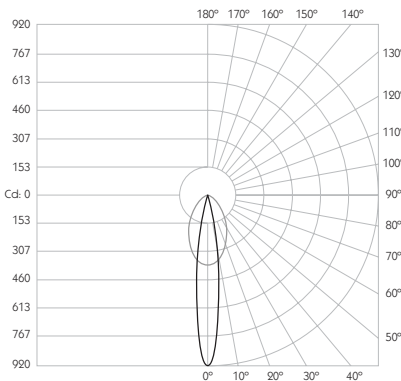

VARIABLE BEAM

Category Interior use only IP20
Material Machined Aluminium
Finish Brushed Aluminium | Black | White | Custom
System Eutrac | Monopoint | LV tracks
Lockable Pan & Tilt
System Power 1.9W
Module Output 140lm
Absolute Output 130lm
LOR 92%
Colour Temperature 3000K | 2700K | *
CRI Ra: 95 **TM-30** Rf: 93 Rg: 99
Optics 12° to 30°
Gear Type Dimmable options available
Weight 75g

Product Photometry independently tested in accordance with LM-79

1.9W 12° 30°			3000K LED	
1m	0.54m	0.21m	911 lx	335 lx
2m	1.07m	0.42m	228 lx	84 lx
3m	1.61m	0.63m	101 lx	37 lx
4m	2.14m	0.84m	57 lx	21 lx
5m	2.68m	1.05m	36 lx	13 lx