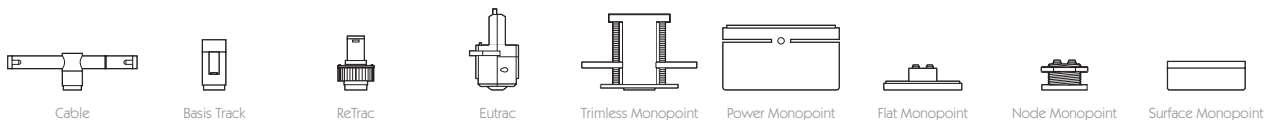

VARIABLE BEAM

Category Interior use only IP20
Material Machined Aluminium
Finish Brushed Aluminium | Black | White | Custom
System Eutrac | Monopoint | LV tracks
Lockable Pan & Tilt
System Power 1.9W
Module Output 140lm
Absolute Output 130lm
LOR 92%
Colour Temperature 3000K | 2700K | *
CRI Ra: 95 **TM-30** Rf: 93 Rg: 99
Optics 12° to 30°
Gear Type Dimmable options available
Weight 75g

* Please enquire as to the availability of non-standard Colour Temperatures.

Pico Zoom is a discreet 95CRI LED spotlight, based on the minimal aesthetic of the Pico 1, but with the additional benefit of tool-less variable beam technology. The spotlight comes as standard in white, black and brushed aluminium finishes. Movement is aided by a low friction bearing rotation and constant torque tilt mechanism, lockable in both pan and tilt. The Precision Lighting Jack Plug system enables the luminaire to be easily disconnected and reconnected to all of Precision Lighting's systems, offering flexibility throughout the product's lifetime. The onboard 24V driver ensures overcurrent protection and is not polarity sensitive. Pico Zoom is machined from aerospace grade 6063-T6 aluminium, delivering a lumen package of 140lm at 1.9W.

Product Photometry independently tested in accordance with LM-79

1.9W 12° 30°			3000K LED	
1m	0.54m	0.21m	911 lx	335 lx
2m	1.07m	0.42m	228 lx	84 lx
3m	1.61m	0.63m	101 lx	37 lx
4m	2.14m	0.84m	57 lx	21 lx
5m	2.68m	1.05m	36 lx	13 lx