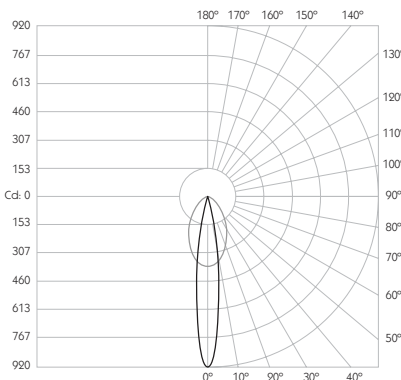

VARIABLE BEAM

Category Interior use only IP20
Material Machined Aluminium
Finish Brushed Aluminium | Black | White | Custom
System Monopoint | LV tracks
Lockable Pan & Tilt
System Power 1.9W
Module Output 140lm
Absolute Output 130lm
LOR 92%
Colour Temperature 3000K | 2700K | *
CRI Ra: 95 **TM-30** Rf: 93 Rg: 99
Optics 12° to 30°
Gear Type Dimmable options available
Weight 115g
Stem Length 360mm | Custom available upon request
 * Please enquire as to the availability of non-standard Colour Temperatures.

Pico S1 Zoom is a discreet 95CRI LED spotlight, based on the minimal aesthetic of the Pico S1, but with the additional benefit of tool-less variable beam technology. The spotlight comes as standard in white, black and brushed aluminium finishes mounted to a 360mm stem. Movement is aided by a low friction bearing rotation and constant torque tilt mechanism, lockable in both pan and tilt. The Precision Lighting Jack Plug system enables the luminaire to be easily disconnected and reconnected to all of Precision Lighting's systems, offering flexibility throughout the product's lifetime. The onboard 24V driver ensures overcurrent protection and is not polarity sensitive. Pico S1 Zoom is machined from aerospace grade 6063-T6 aluminium, delivering a lumen package of 140lm at 1.9W.

Product Photometry independently tested in accordance with LM-79

1.9W 12° 30°			3000K LED	
1m	0.54m	0.21m	911 lx	335 lx
2m	1.07m	0.42m	228 lx	84 lx
3m	1.61m	0.63m	101 lx	37 lx
4m	2.14m	0.84m	57 lx	21 lx
5m	2.68m	1.05m	36 lx	13 lx