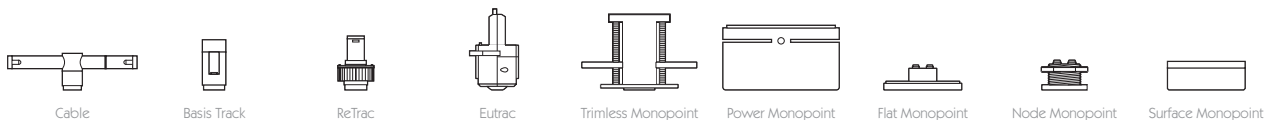

VARIABLE BEAM

Category Interior use only IP20
Material Machined Aluminium
Finish Brushed Aluminium | Black | White | Custom
System Monopoint | LV tracks
Lockable Pan & Tilt
System Power 1.9W
Module Output 140lm
Absolute Output 130lm
LOR 92%
Colour Temperature 3000K | 2700K | *
CRI Ra: 95 **TM-30** Rf: 93 Rg: 99
Optics 12° to 30°
Gear Type Dimmable options available
Weight 115g
Stem Length 360mm | Custom available upon request
 * Please enquire as to the availability of non-standard Colour Temperatures.

Pico S1 Zoom is a discreet 95CRI LED spotlight, based on the minimal aesthetic of the Pico S1, but with the additional benefit of tool-less variable beam technology. The spotlight comes as standard in white, black and brushed aluminium finishes mounted to a 360mm stem. Movement is aided by a low friction bearing rotation and constant torque tilt mechanism, lockable in both pan and tilt. The Precision Lighting Jack Plug system enables the luminaire to be easily disconnected and reconnected to all of Precision Lighting's systems, offering flexibility throughout the product's lifetime. The onboard 24V driver ensures overcurrent protection and is not polarity sensitive. Pico S1 Zoom is machined from aerospace grade 6063-T6 aluminium, delivering a lumen package of 140lm at 1.9W.

Product Photometry independently tested in accordance with LM-79

1.9W 12° 30°			3000K LED	
1m	0.54m	0.21m	911 lx	335 lx
2m	1.07m	0.42m	228 lx	84 lx
3m	1.61m	0.63m	101 lx	37 lx
4m	2.14m	0.84m	57 lx	21 lx
5m	2.68m	1.05m	36 lx	13 lx

IP 20	95 CRI	CE	ETL US
LED	1.9W	24V	PART L
360°	180°	0.5m	Accessories Available

Grey	BT-707-AL-XX9512	RT-707-AL-XX9512	MPS-707-AL-XX9512	MPX-707-AL-XX9512	MPY-707-AL-XX9512	MPZ-707-AL-XX9512
Brown						
Black		RT-707-BK-XX9512	MPS-707-BK-XX9512	MPX-707-BK-XX9512	MPY-707-BK-XX9512	MPZ-707-BK-XX9512
White		RT-707-WH-XX9512	MPS-707-WH-XX9512	MPX-707-WH-XX9512	MPY-707-WH-XX9512	MPZ-707-WH-XX9512