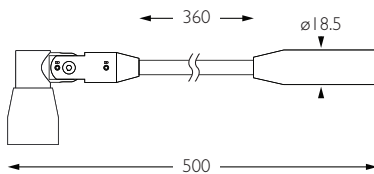

VARIABLE BEAM

Category Interior use only IP20
Material Machined Aluminium
Finish Brushed Aluminium | Black | White | Custom
System Monopoint | LV tracks
Lockable Pan & Tilt
System Power 1.9W
Module Output 140lm
Absolute Output 130lm
LOR 92%
Colour Temperature 3000K | 2700K | *
CRI Ra: 95 **TM-30** Rf: 93 Rg: 99
Optics 12° to 30°
Gear Type Dimmable options available
Weight 115g
Stem Length 360mm | Custom available upon request
 * Please enquire as to the availability of non-standard Colour Temperatures.

Pico S1 Zoom is a discreet 95CRI LED spotlight, based on the minimal aesthetic of the Pico S1, but with the additional benefit of tool-less variable beam technology. The spotlight comes as standard in white, black and brushed aluminium finishes mounted to a 360mm stem. Movement is aided by a low friction bearing rotation and constant torque tilt mechanism, lockable in both pan and tilt. The Precision Lighting Jack Plug system enables the luminaire to be easily disconnected and reconnected to all of Precision Lighting's systems, offering flexibility throughout the product's lifetime. The onboard 24V driver ensures overcurrent protection and is not polarity sensitive. Pico S1 Zoom is machined from aerospace grade 6063-T6 aluminium, delivering a lumen package of 140lm at 1.9W.

Product Photometry independently tested in accordance with LM-79

1.9W 12° 30°			3000K LED	
1m	0.54m	0.21m	911 lx	335 lx
2m	1.07m	0.42m	228 lx	84 lx
3m	1.61m	0.63m	101 lx	37 lx
4m	2.14m	0.84m	57 lx	21 lx
5m	2.68m	1.05m	36 lx	13 lx

IP 20	95 CRI	CE	ETL US
LED	1.9W	24V	PART L
360°	180°	0.5m	Accessories Available

Grey	BT-707-AL-XX9512	RT-707-AL-XX9512	MPS-707-AL-XX9512	MPX-707-AL-XX9512	MPY-707-AL-XX9512	MPZ-707-AL-XX9512
Brown						
Black		RT-707-BK-XX9512	MPS-707-BK-XX9512	MPX-707-BK-XX9512	MPY-707-BK-XX9512	MPZ-707-BK-XX9512
White		RT-707-WH-XX9512	MPS-707-WH-XX9512	MPX-707-WH-XX9512	MPY-707-WH-XX9512	MPZ-707-WH-XX9512